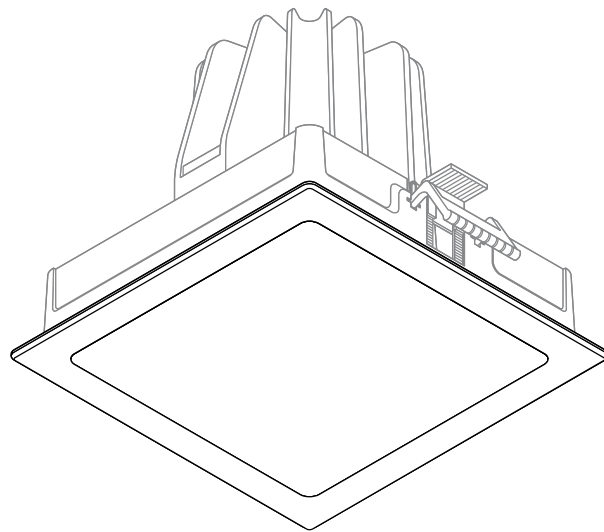

Lunis 11 mini square

Abdeckscheibe / Cover Panel

Dekor-Abdeckring / Decorative Cover Ring

59DL10000 . 00G00D .

siteco

LED

IP54

≤700mA

59DL10000200G00DB
59DL10000200G00DC

LED

IP20

59DL10000400G00D0
59DL10000300G00D0

1

2

59DL10000400G00D0
59DL10000300G00D0

59DL10000200G00DB
59DL10000200G00DC