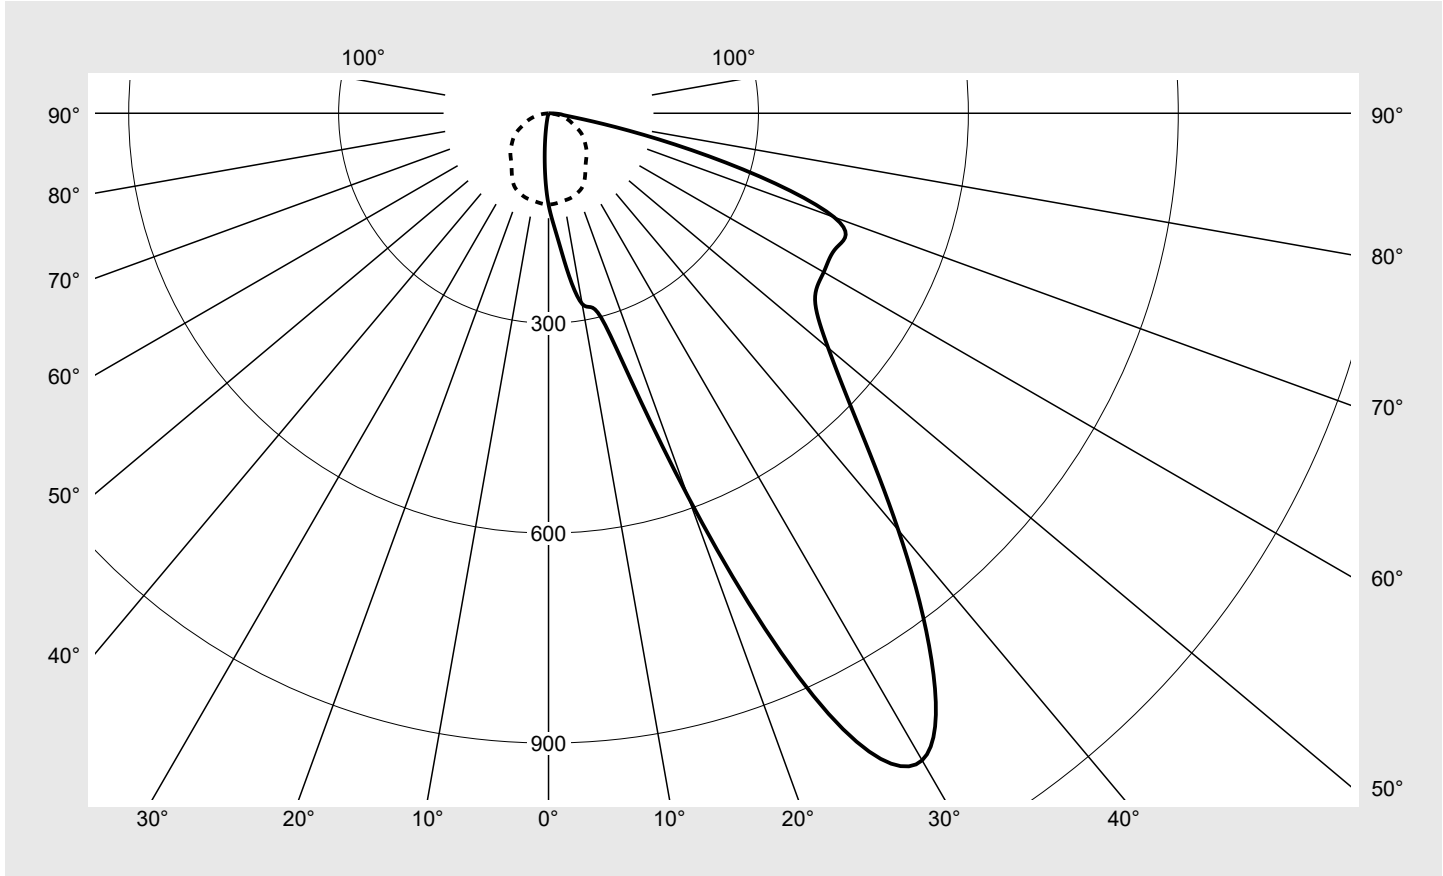

Photometric test report

Family Lunis micro round	Order number: 51DJ11B71WG21 EAN: 4058352105399	LP number 57409_1	
	Version wallwasher, aluminium reflector, direct, asymmetric distribution Lamps 1 x LED 4000K / CRI ≥ 80 (unbekannt LED 4000K / CRI = 80) Controlgear ECG Rated values Net luminous flux = 1400 lm Power consumption = 19.7 W Luminous efficacy = 71.1 lm/W	serial documentation 16.02.2017	

Luminous intensity in cd/klm C180-0 C270-90 Imax: 1068 cd/klm

Classifications	
DIN 5040	A 3 0
CIE	N1=42 N2=76 N3=96 N4=100 N5=100

Luminaire light output ratios	
η_{LB}	100.0%
ϕ_u	100.0%
ϕ_o	0.0%

Measurement conditions
DIN EN 13032 and DIN 5032