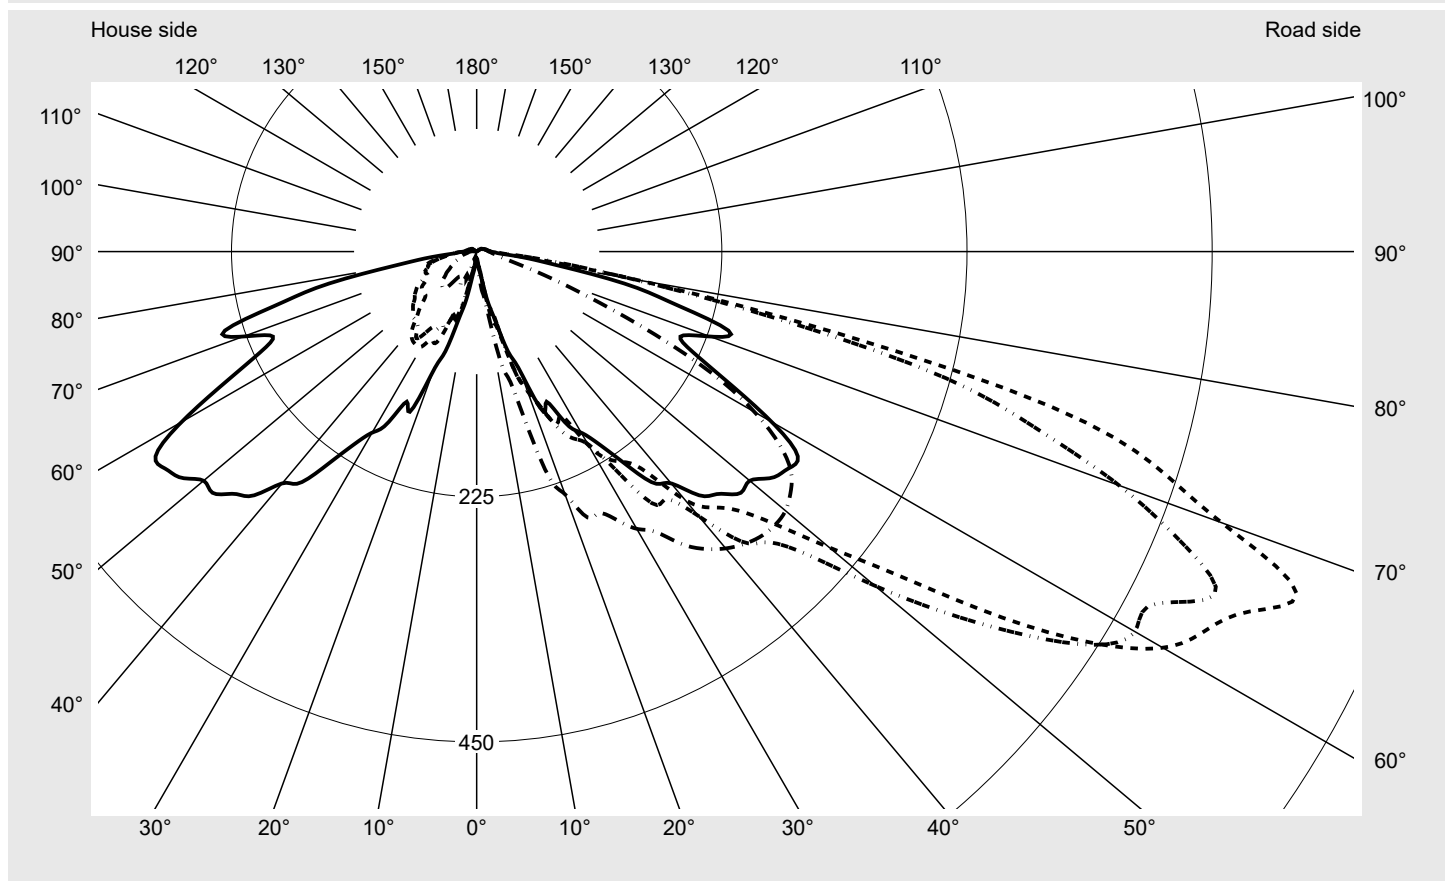

Photometric test report

Family
CITY-LIGHT PLUS LED

Order number: **5XA5275EF14H**
EAN: **4058352636138**

LP number
57130_30

Version post-top- or mounting to wall arm
Optic asymmetric, wide distribution (ST1.2a)
Cover cover transparent, PMMA
Lamps LED 3000 K | CRI ≥ 70
Controlgear ECG SITECO iQ
Rated values Net luminous flux = 1470 lm
Power consumption = 10.5 W
Luminous efficacy = 140 lm/W

serial
documentation
07.07.2022

siteco

Luminous intensity in cd/klm

C180-0

C205-25

C210-30

C270-90

Imax: 814 cd/klm

Luminaire output ratios

Eta	100.0%
Eta 0° - 90°	97.4%
Eta 90° - 180°	2.6%

Luminous intensity class acc. to EN13201-2

Class:	G1
Imax 70°	727.6
Imax 80°	157.2
Imax 90°	13.4
Imax >90°	12.4
Imax >95°	10.3

Measurement conditions