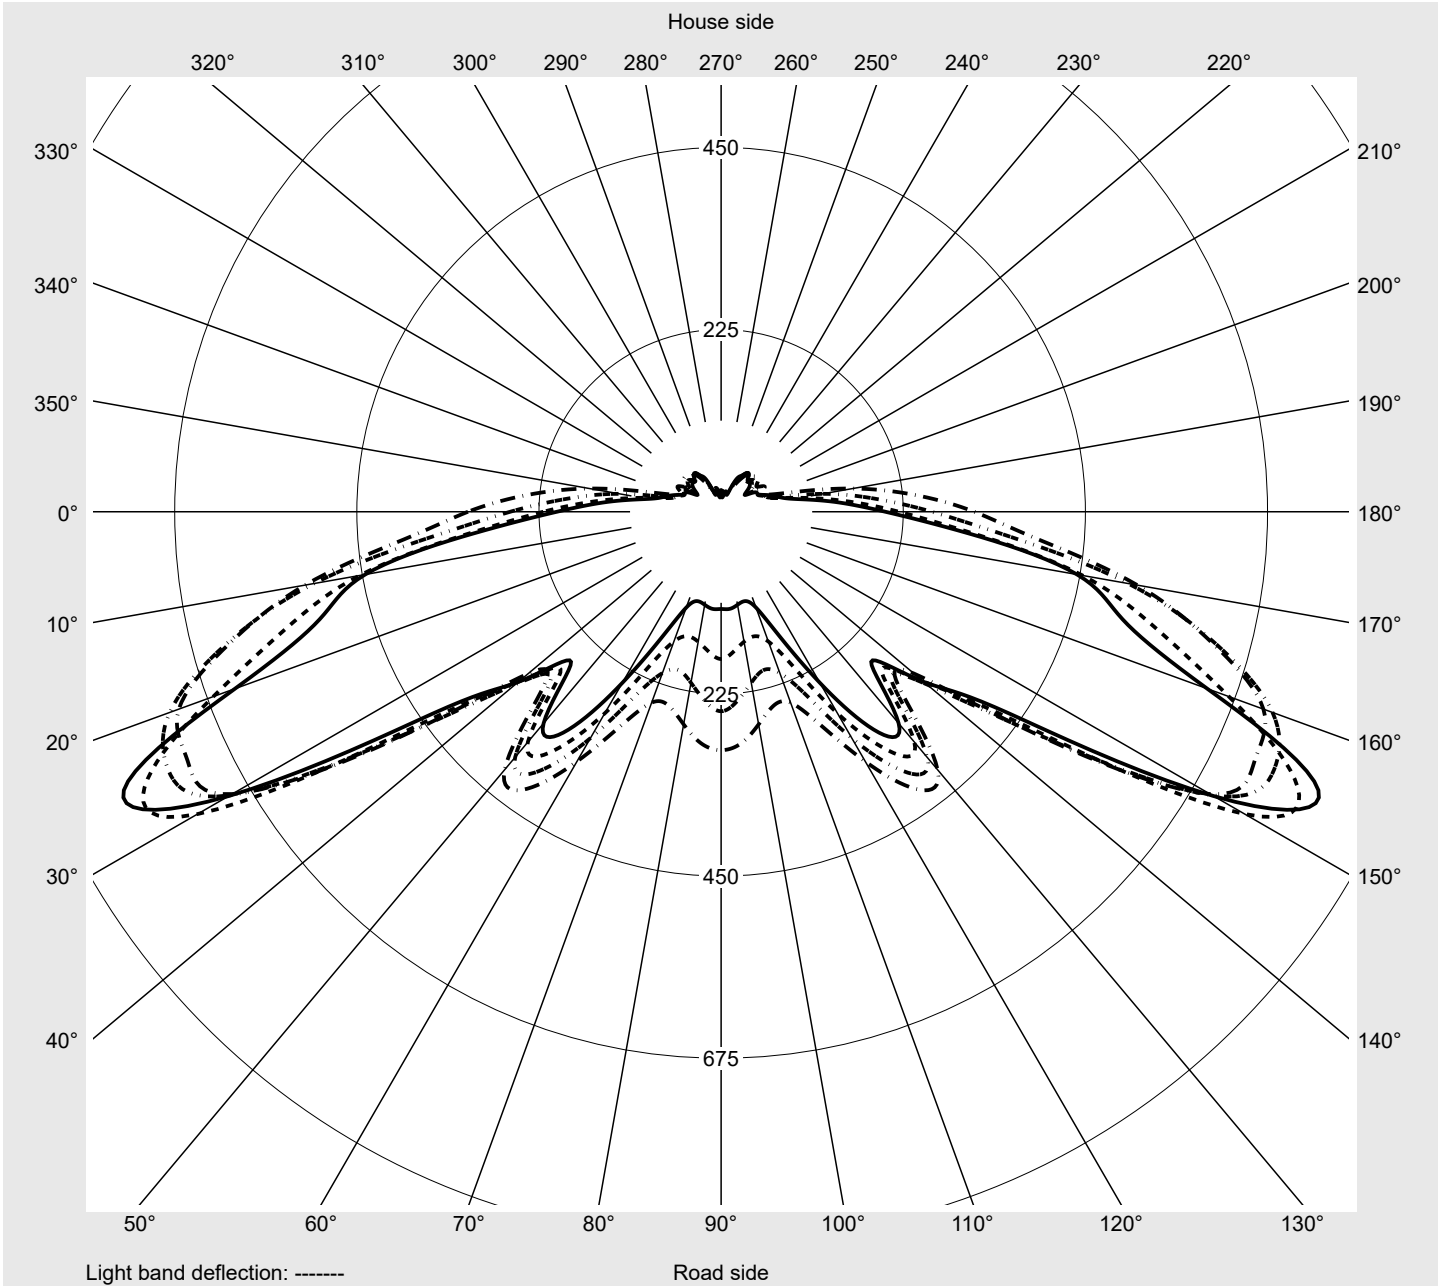

Photometric test report

Family
CITY-LIGHT PLUS LED

Order number: **5XA5275EF14H**
EAN: **4058352636138**

LP number
57130_30

Version post-top- or mounting to wall arm
Optic asymmetric, wide distribution (ST1.2a)
Cover cover transparent, PMMA
Lamps LED 3000 K | CRI ≥ 70
Controlgear ECG SITECO iQ
Rated values Net luminous flux = 1470 lm
Power consumption = 10.5 W
Luminous efficacy = 140 lm/W

serial
documentation
07.07.2022

siteco

Luminous intensity in cd/klm

C180-0

C205-25

C210-30

C270-90

Imax: 814 cd/klm

Luminaire output ratios

Eta	100.0%
Eta 0° - 90°	97.4%
Eta 90° - 180°	2.6%

Luminous intensity class acc. to EN13201-2

Class:	G1
Imax 70°	727.6
Imax 80°	157.2
Imax 90°	13.4
Imax >90°	12.4
Imax >95°	10.3

Measurement conditions

DIN EN 13032 and DIN 5032

Photometric test report

Family CITY-LIGHT PLUS LED	Order number: 5XA5275EF14H EAN: 4058352636138	LP number 57130_30
---	--	-------------------------------------

Envelope curve in cd/klm **KMK 67.5°** **KMK 65°** **KMK 62.5°** **KMK 60°** **siteco**