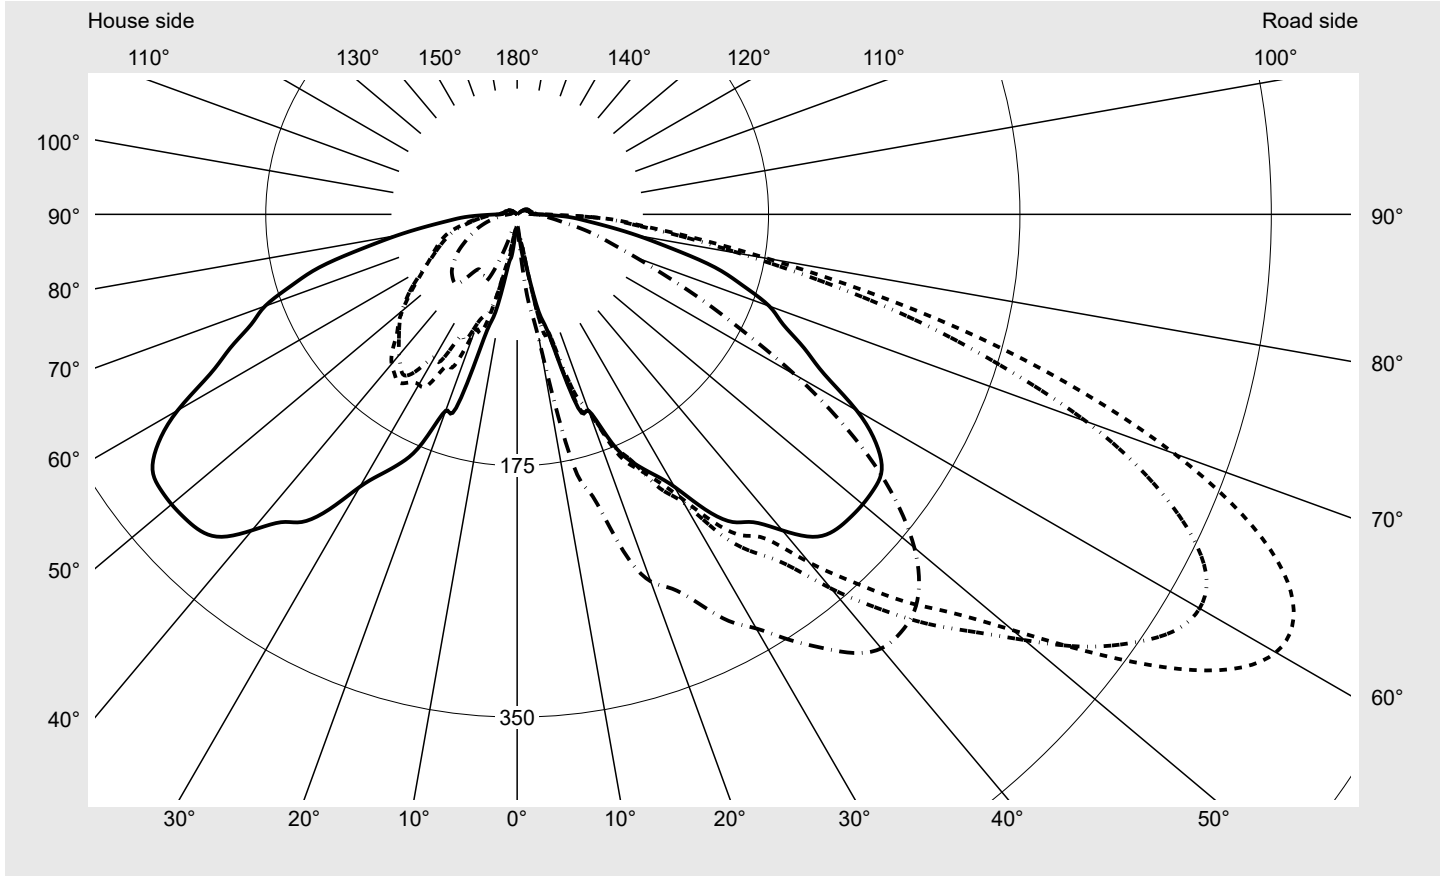

Photometric test report

Family CITY-LIGHT PLUS LED	Order number: 5XA5275MF14H + 5XA54000XS EAN: 4058352835340 + 4050737730073	LP number 59107_29
	Version post-top- or mounting to wall arm, spreader element, structured Optic asymmetric, wide distribution (ST1.2a) Cover cover transparent, PMMA Lamps LED 2700 K CRI ≥ 70 Controlgear ECG SITECO iQ Rated values Net luminous flux = 1390 lm Power consumption = 11.8 W Luminous efficacy = 117.8 lm/W	serial documentation 04.11.2022
		

Luminous intensity in cd/klm C180-0 C205-25 C210-30 C270-90 **Imax: 610 cd/klm**

Luminaire output ratios

Eta	100.0%
Eta 0° - 90°	97.2%
Eta 90° - 180°	2.8%

Luminous intensity class acc. to EN13201-2

Class:	G1
Imax 70°	486.7
Imax 80°	176.6
Imax 90°	16.1
Imax >90°	12.6
Imax >95°	10.8