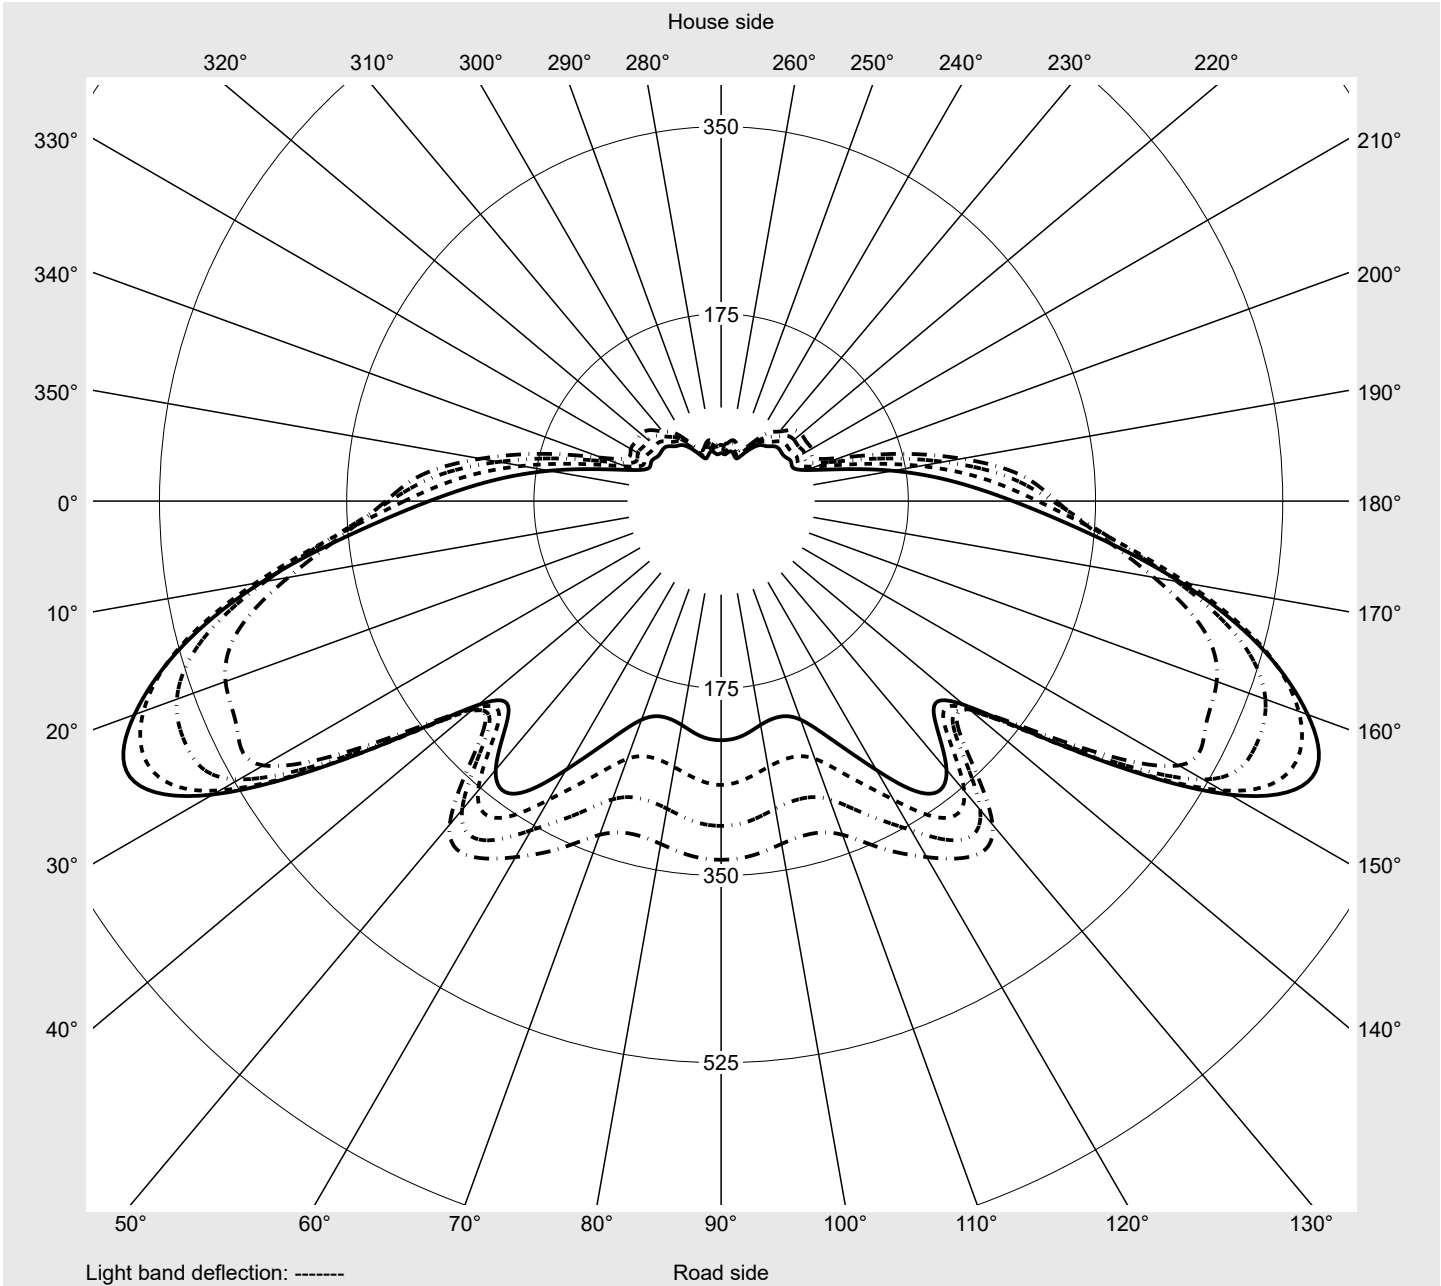

Photometric test report

Family CITY-LIGHT PLUS LED	Order number: 5XA5275MF14H + 5XA54000XS EAN: 4058352835340 + 4050737730073	LP number 59107_29
	Version post-top- or mounting to wall arm, spreader element, structured Optic asymmetric, wide distribution (ST1.2a) Cover cover transparent, PMMA Lamps LED 2700 K CRI ≥ 70 Controlgear ECG SITECO iQ Rated values Net luminous flux = 1390 lm Power consumption = 11.8 W Luminous efficacy = 117.8 lm/W	serial documentation 04.11.2022
		

Luminous intensity in cd/klm C180-0 C205-25 C210-30 C270-90 **Imax: 610 cd/klm**

Luminaire output ratios

Eta	100.0%
Eta 0° - 90°	97.2%
Eta 90° - 180°	2.8%

Luminous intensity class acc. to EN13201-2

Class:	G1
Imax 70°	486.7
Imax 80°	176.6
Imax 90°	16.1
Imax >90°	12.6
Imax >95°	10.8

Measurement conditions

DIN EN 13032 and DIN 5032

Photometric test report

Family CITY-LIGHT PLUS LED	Order number: 5XA5275MF14H + 5XA54000XS EAN: 4058352835340 + 4050737730073	LP number 59107_29
--------------------------------------	---	------------------------------

Envelope curve in cd/klm **KMK 60°** **KMK 57.5°** **KMK 55°** **KMK 52.5°** **siteco**

Photometric test report

Family CITY-LIGHT PLUS LED	Order number: 5XA5275MF14H + 5XA54000XS EAN: 4058352835340 + 4050737730073	LP number 59107_29
Table of values for luminous intensities		Maximum luminous intensity
siteco		