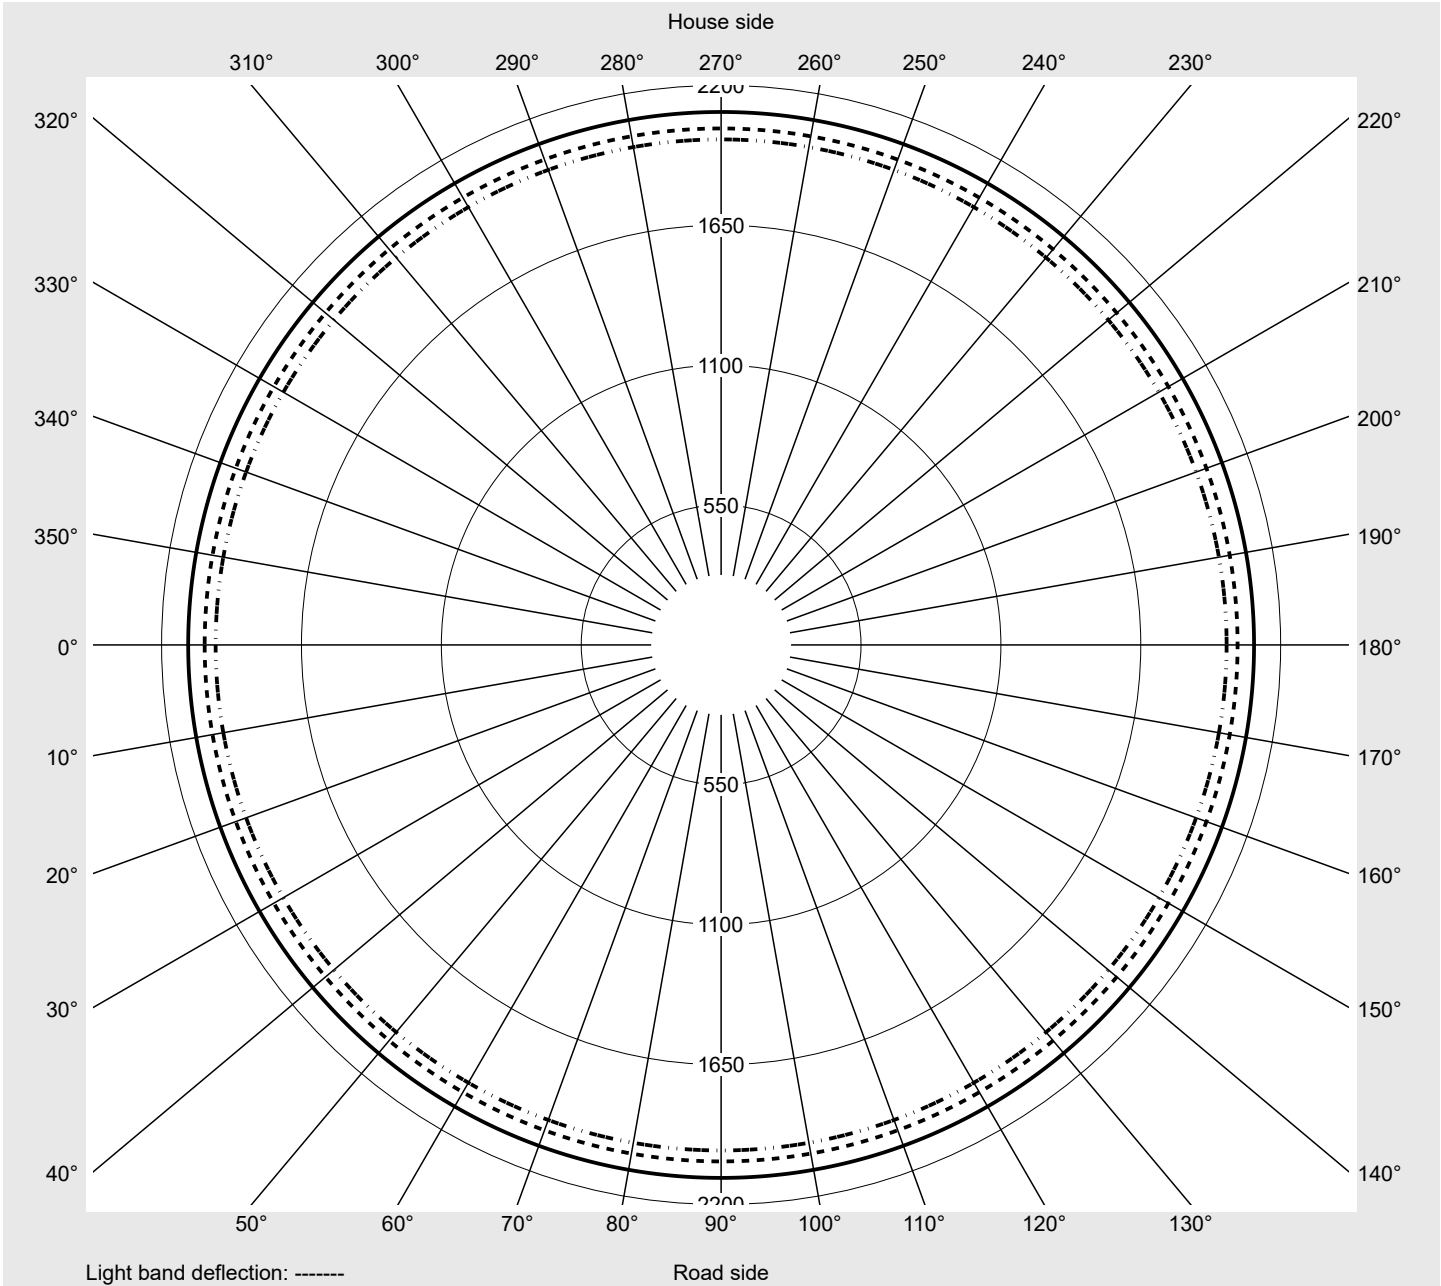

Photometric test report

Family
Floodlight 20 midi LED

Order number: 5XA7682E2B2AC
EAN: 4058352223314

LP number
58579_10

Version bracket for wall fastening
Optic symmetric distribution RS17
Cover toughened safety glass
Lamps 1 x LED 4000K / CRI ≥ 70
 (unbekannt LED 4000K / CRI = 70)
Controlgear ECG-DALI
Rated values Net luminous flux = 29150 lm
 Power consumption = 207.8 W
 Luminous efficacy = 140.3 lm/W

serial
documentation
25.08.2021

siteco

Luminous intensity in cd/klm

C180-0

Imax: 2095 cd/klm

Luminaire output ratios

Eta	100.0%
Eta 0° - 90°	100.0%
Eta 90° - 180°	0.0%

Luminous intensity class acc. to EN13201-2

Class:	G6
Imax 70°	33.2
Imax 80°	8.4
Imax 90°	0.0
Imax >90°	0.0
Imax >95°	0.0

Measurement conditions

DIN EN 13032 and DIN 5032

Photometric test report

Family Floodlight 20 midi LED	Order number: 5XA7682E2B2AC EAN: 4058352223314	LP number 58579_10
---	---	------------------------------

Envelope curve in cd/klm **KMK 5°** **KMK 2.5°** **KMK 0°**

Photometric test report

Family Floodlight 20 midi LED	Order number: 5XA7682E2B2AC EAN: 4058352223314	LP number 58579_10
---	---	------------------------------