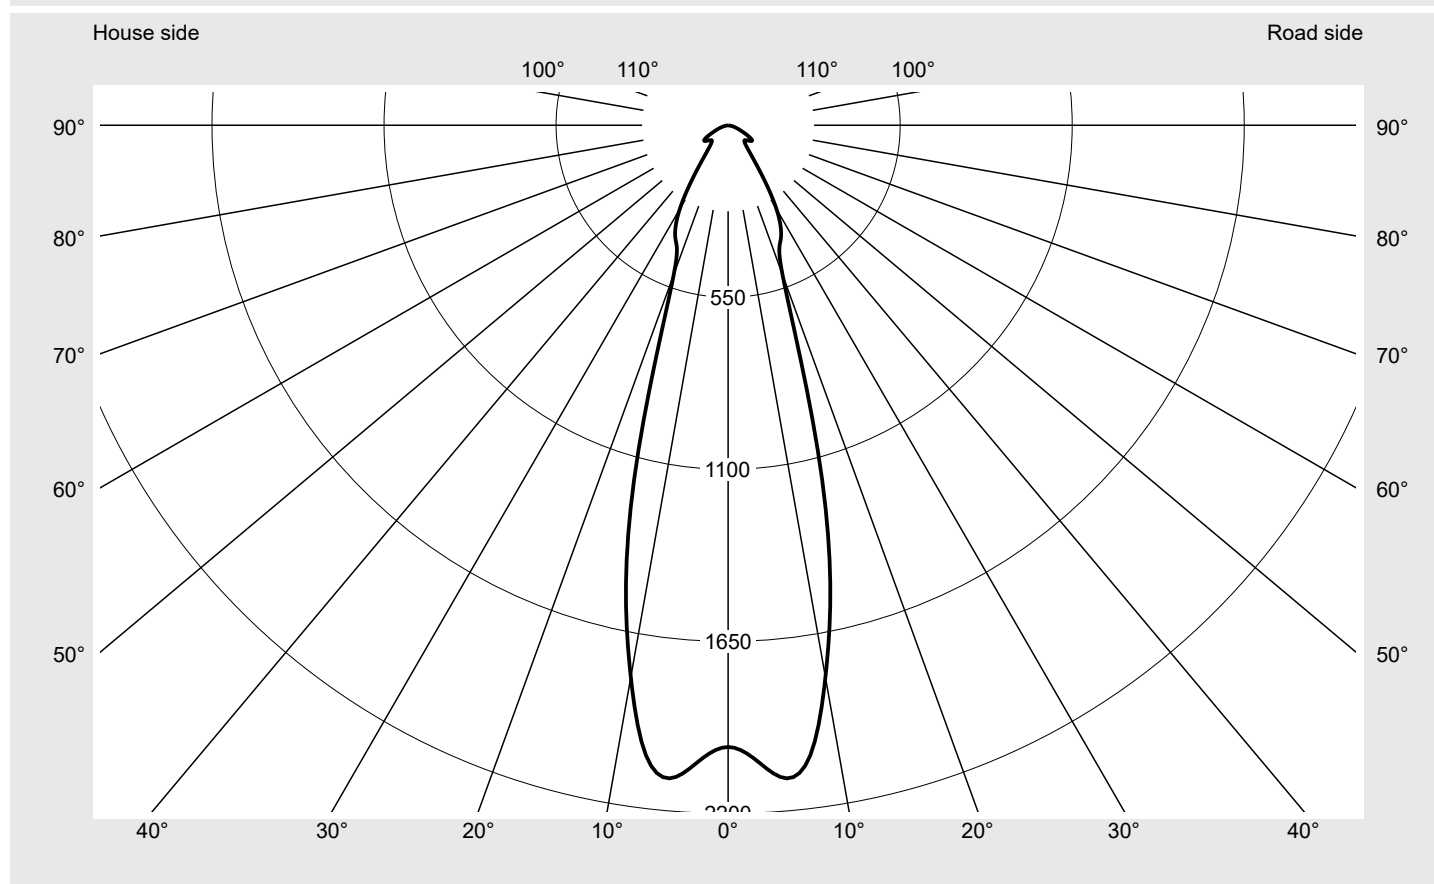

Photometric test report

Family
Floodlight 20 midi LED

Order number: 5XA7682E2B2AC
EAN: 4058352223314

LP number
58579_10

Version bracket for wall fastening
Optic symmetric distribution RS17
Cover toughened safety glass
Lamps 1 x LED 4000K / CRI ≥ 70
 (unbekannt LED 4000K / CRI = 70)
Controlgear ECG-DALI
Rated values Net luminous flux = 29150 lm
 Power consumption = 207.8 W
 Luminous efficacy = 140.3 lm/W

serial
documentation
25.08.2021

siteco

Luminous intensity in cd/klm

C180-0

Imax: 2095 cd/klm

Luminaire output ratios

Eta	100.0%
Eta 0° - 90°	100.0%
Eta 90° - 180°	0.0%

Luminous intensity class acc. to EN13201-2

Class:	G6
Imax 70°	33.2
Imax 80°	8.4
Imax 90°	0.0
Imax >90°	0.0
Imax >95°	0.0

Measurement conditions

DIN EN 13032 and DIN 5032

Photometric test report

Family Floodlight 20 midi LED	Order number: 5XA7682E2B2AC EAN: 4058352223314	LP number 58579_10
---	---	------------------------------

Envelope curve in cd/klm **KMK 5°** **KMK 2.5°** **KMK 0°**

Photometric test report

Family Floodlight 20 midi LED	Order number: 5XA7682E2B2AC EAN: 4058352223314	LP number 58579_10
---	---	------------------------------