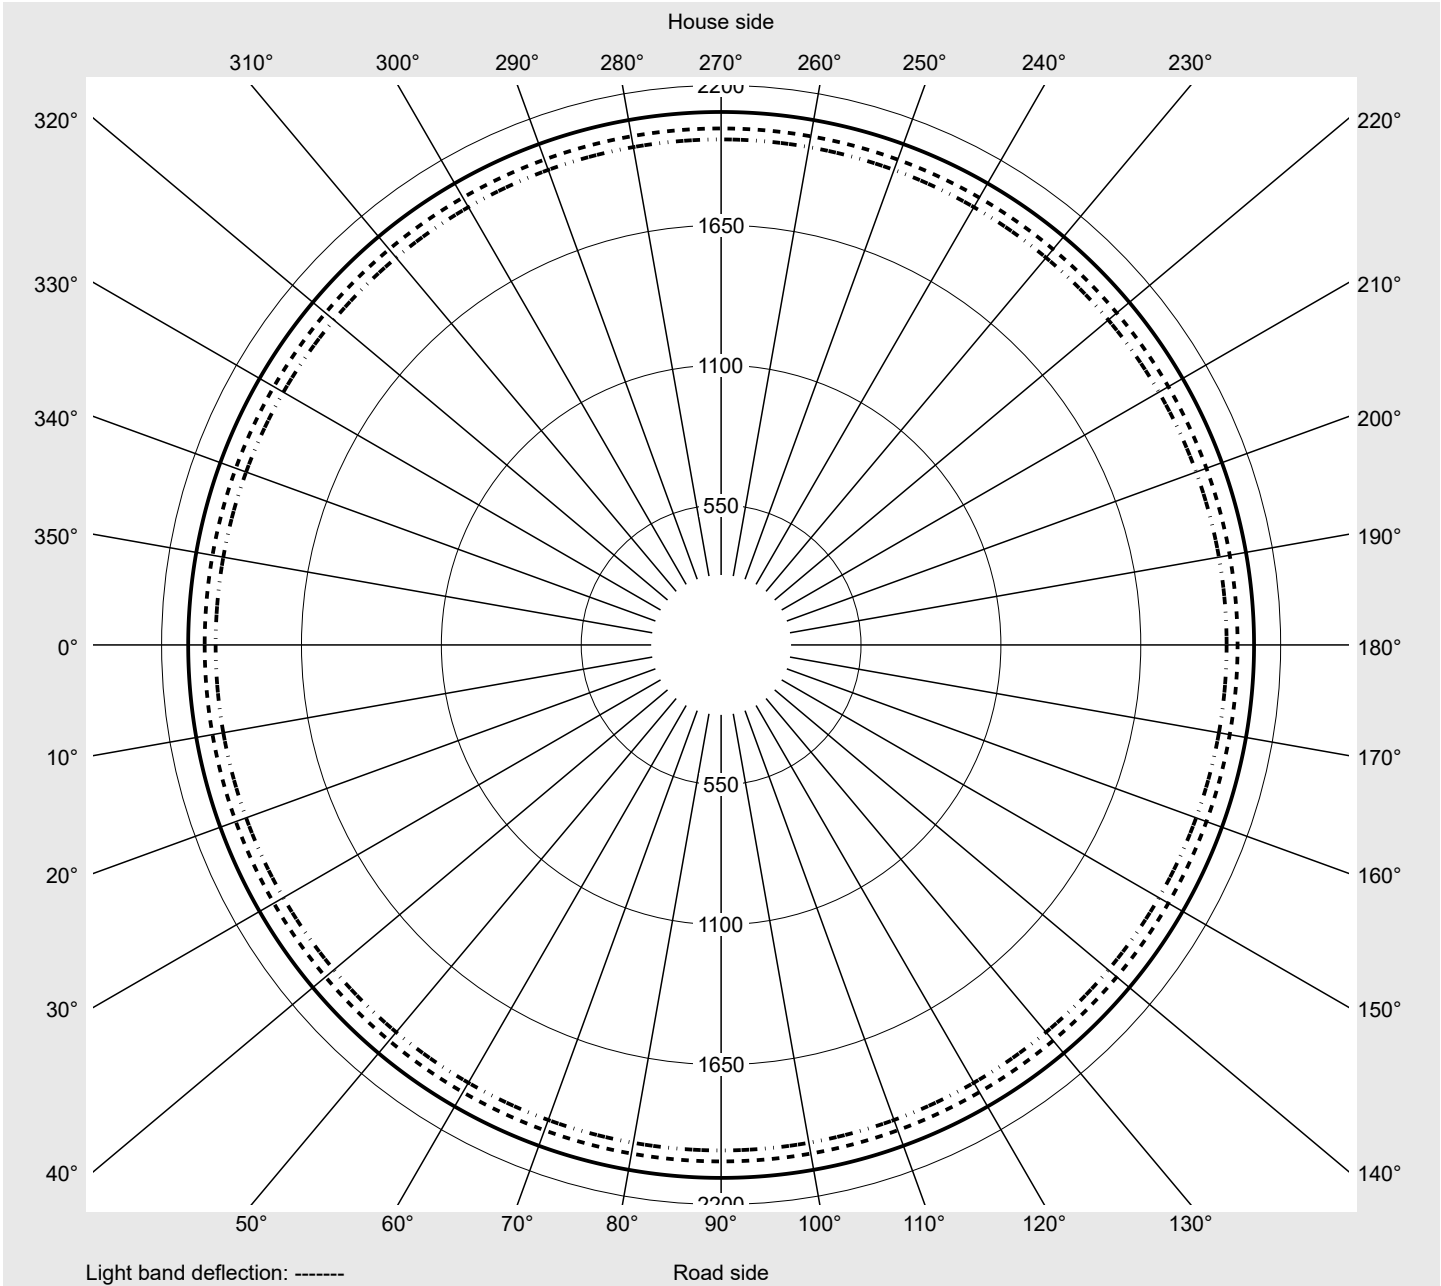

Photometric test report

Family
Floodlight 20 midi LED

Order number: 5XA7682E3B2AC
EAN: 4058352223536

LP number
58579_12

Version bracket for wall fastening
Optic symmetric distribution RS17
Cover toughened safety glass
Lamps 1 x LED 5000K / CRI ≥ 70
(unbekannt LED 5000K / CRI = 70)
Controlgear ECG-DALI
Rated values Net luminous flux = 29600 lm
Power consumption = 207.8 W
Luminous efficacy = 142.4 lm/W

serial
documentation
25.08.2021

siteco

Luminous intensity in cd/klm

C180-0

Imax: 2095 cd/klm

Luminaire output ratios

Eta	100.0%
Eta 0° - 90°	100.0%
Eta 90° - 180°	0.0%

Luminous intensity class acc. to EN13201-2

Class:	G6
Imax 70°	33.2
Imax 80°	8.4
Imax 90°	0.0
Imax >90°	0.0
Imax >95°	0.0

Measurement conditions

DIN EN 13032 and DIN 5032

Photometric test report

Family Floodlight 20 midi LED	Order number: 5XA7682E3B2AC EAN: 4058352223536	LP number 58579_12
---	---	------------------------------

Envelope curve in cd/klm **KMK 5°** **KMK 2.5°** **KMK 0°**

Photometric test report

Family Floodlight 20 midi LED	Order number: 5XA7682E3B2AC EAN: 4058352223536	LP number 58579_12
---	---	------------------------------