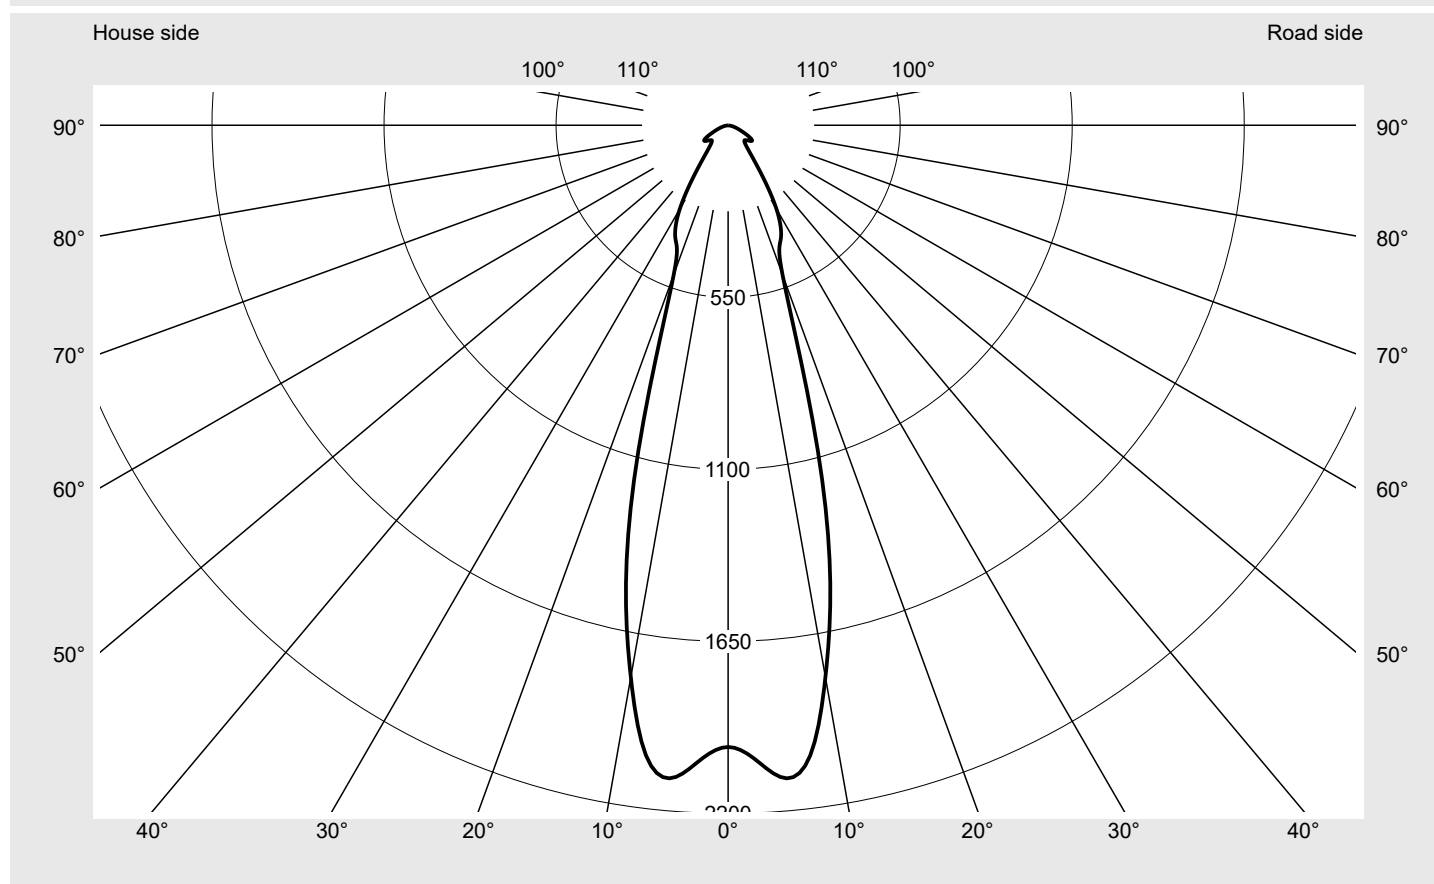

Photometric test report

Family
Floodlight 20 midi LED

Order number: 5XA7682E3B2AC
EAN: 4058352223536

LP number
58579_12

Version bracket for wall fastening
Optic symmetric distribution RS17
Cover toughened safety glass
Lamps 1 x LED 5000K / CRI ≥ 70
(unbekannt LED 5000K / CRI = 70)
Controlgear ECG-DALI
Rated values Net luminous flux = 29600 lm
Power consumption = 207.8 W
Luminous efficacy = 142.4 lm/W

serial
documentation
25.08.2021

siteco

Luminous intensity in cd/klm

C180-0

Imax: 2095 cd/klm

Luminaire output ratios

Eta	100.0%
Eta 0° - 90°	100.0%
Eta 90° - 180°	0.0%

Luminous intensity class acc. to EN13201-2

Class:	G6
Imax 70°	33.2
Imax 80°	8.4
Imax 90°	0.0
Imax >90°	0.0
Imax >95°	0.0

Measurement conditions

DIN EN 13032 and DIN 5032

Photometric test report

Family Floodlight 20 midi LED	Order number: 5XA7682E3B2AC EAN: 4058352223536	LP number 58579_12
---	---	------------------------------

Envelope curve in cd/klm **KMK 5°** **KMK 2.5°** **KMK 0°**

Photometric test report

Family Floodlight 20 midi LED	Order number: 5XA7682E3B2AC EAN: 4058352223536	LP number 58579_12
---	---	------------------------------