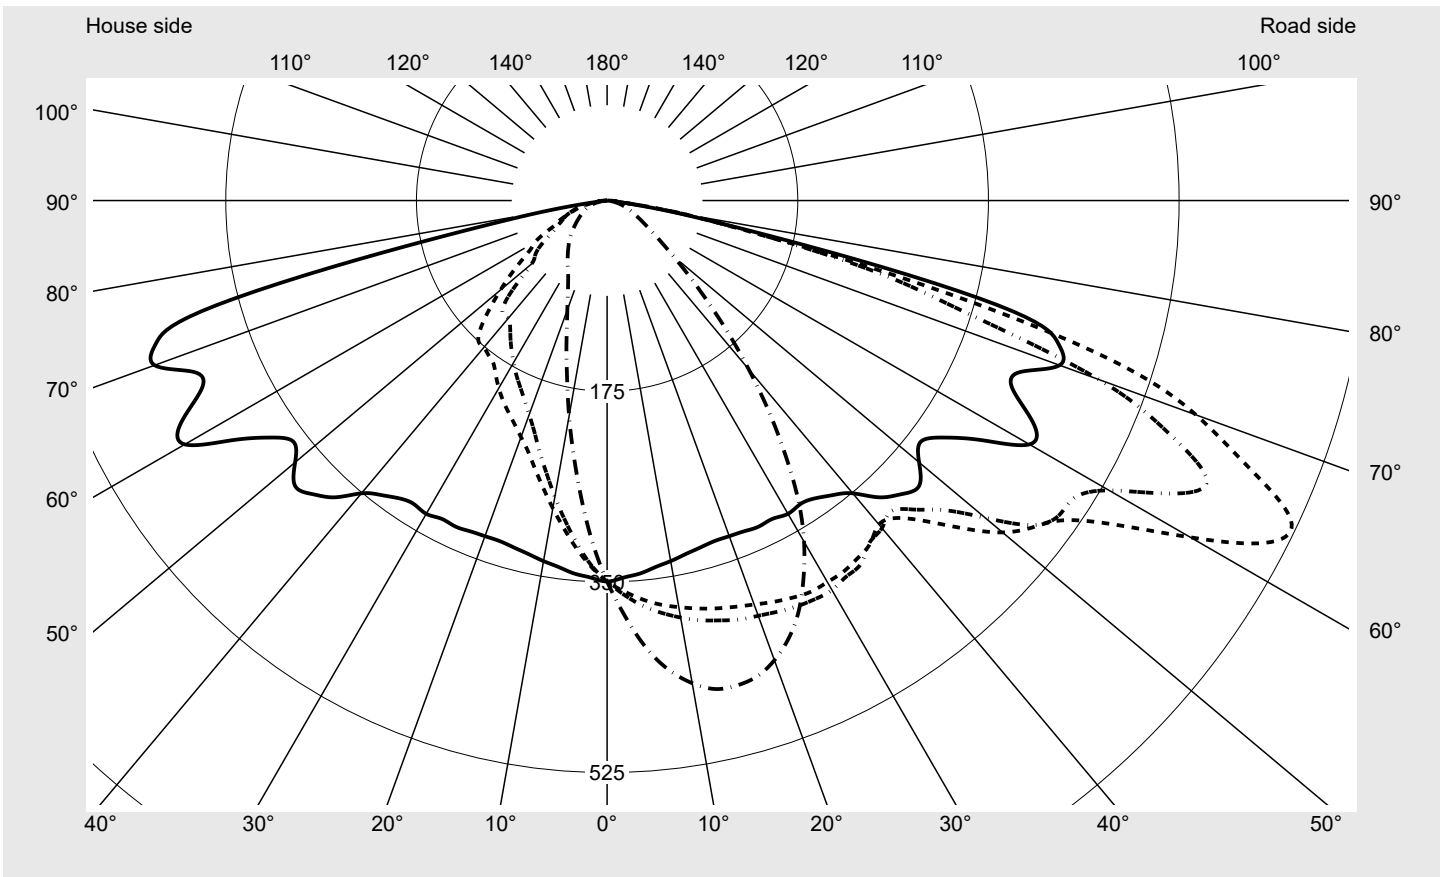

Photometric test report

Family
Streetlight 11 micro LED

Order number: 5XC1B51F08CE
EAN: 4058352557457

LP number
59318_84

Version post-top or side-entry mounting
Optic asymmetric, extremely wide distribution (ST0.5a)
Cover transparent, PMMA
Lamps LED 3000 K | CRI ≥ 70
Controlgear ECG SITECO iQ
Rated values Net luminous flux = 1860 lm
 Power consumption = 12.6 W
 Luminous efficacy = 147.6 lm/W

Luminaire output ratios

Eta	100.0%
Eta 0° - 90°	100.0%
Eta 90° - 180°	0.0%

Luminous intensity class acc. to EN13201-2

Class:	G3
Imax 70°	625.9
Imax 80°	83.0
Imax 90°	0.0
Imax >90°	0.0
Imax >95°	0.0

Measurement conditions

DIN EN 13032 and DIN 5032

Photometric test report

Family Streetlight 11 micro LED	Order number: 5XC1B51F08CE EAN: 4058352557457	LP number 59318_84
---	--	------------------------------

Envelope curve in cd/klm **KMK 65°** **KMK 62,5°** **KMK 60°** **KMK 57,5°** **siteco**