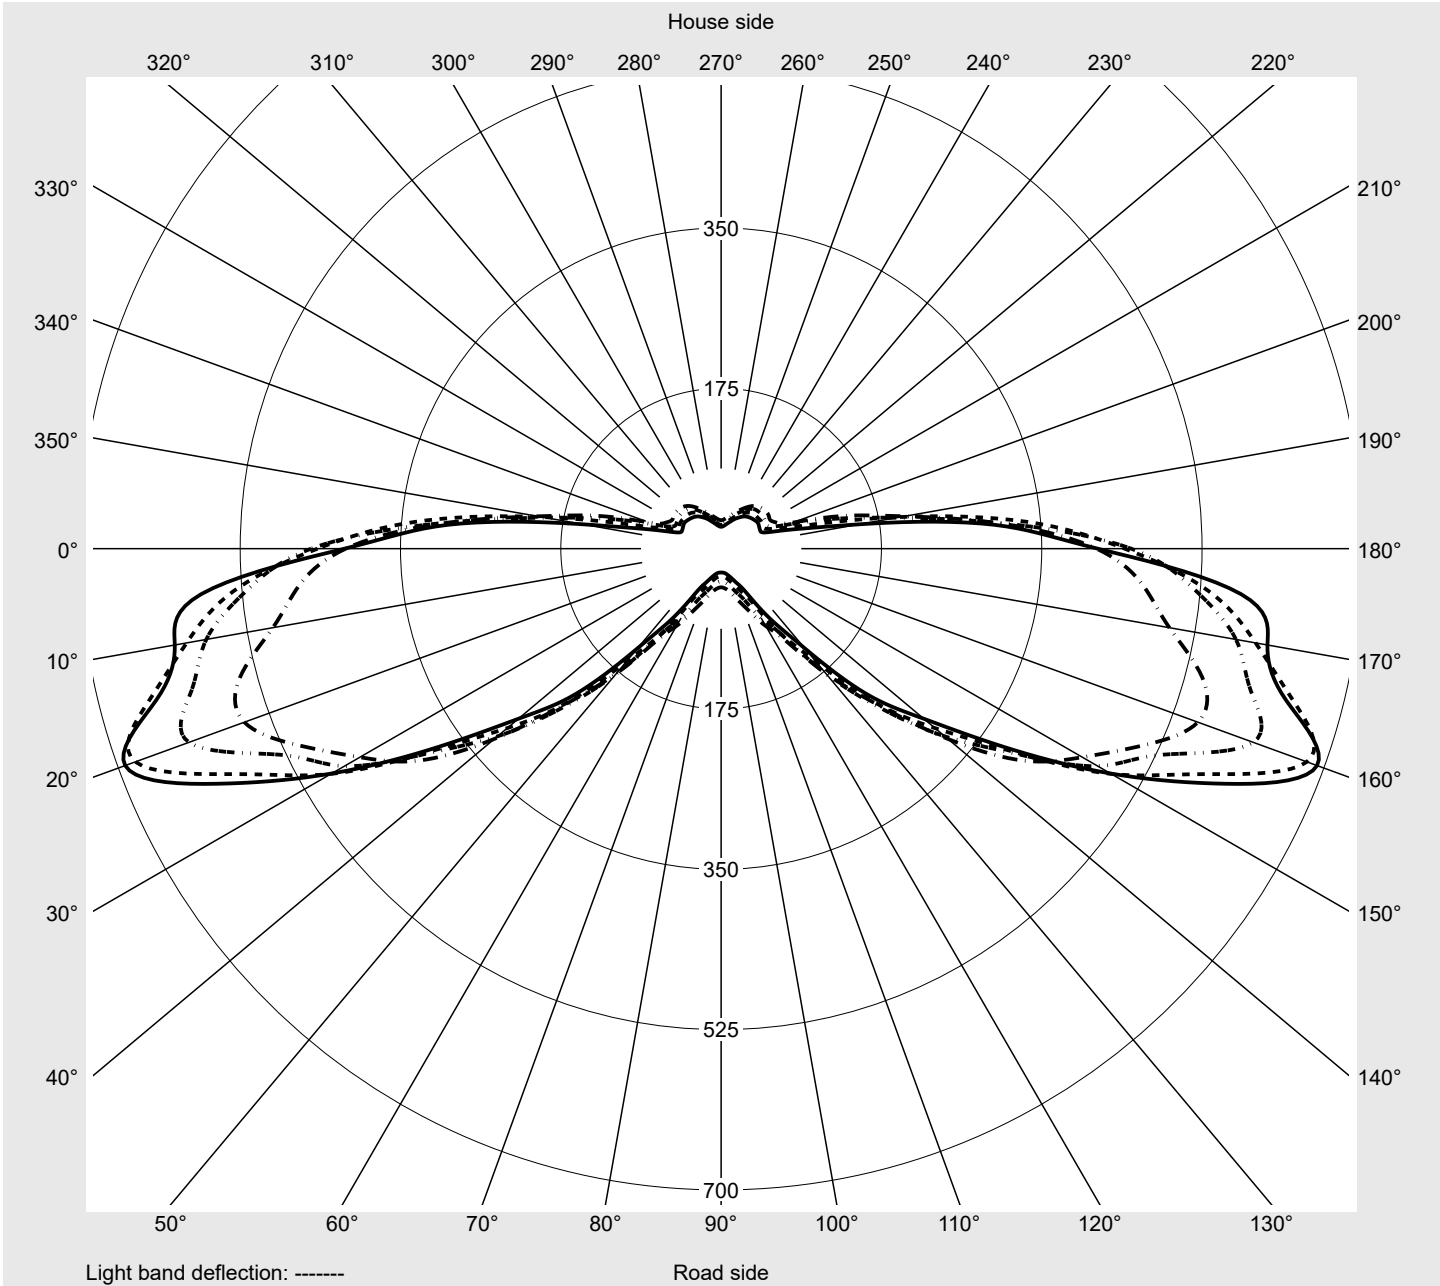

Photometric test report

Family
Streetlight 11 micro LED

Order number: 5XC1B51F08CE
EAN: 4058352557457

LP number
59318_84

Version post-top or side-entry mounting
Optic asymmetric, extremely wide distribution (ST0.5a)
Cover transparent, PMMA
Lamps LED 3000 K | CRI ≥ 70
Controlgear ECG SITECO iQ
Rated values Net luminous flux = 1860 lm
 Power consumption = 12.6 W
 Luminous efficacy = 147.6 lm/W

Luminaire output ratios

Eta	100.0%
Eta 0° - 90°	100.0%
Eta 90° - 180°	0.0%

Luminous intensity class acc. to EN13201-2

Class:	G3
Imax 70°	625.9
Imax 80°	83.0
Imax 90°	0.0
Imax >90°	0.0
Imax >95°	0.0

Measurement conditions

DIN EN 13032 and DIN 5032

Photometric test report

Family Streetlight 11 micro LED	Order number: 5XC1B51F08CE EAN: 4058352557457	LP number 59318_84
---	--	------------------------------

Envelope curve in cd/klm **KMK 65°** **KMK 62,5°** **KMK 60°** **KMK 57,5°** **siteco**