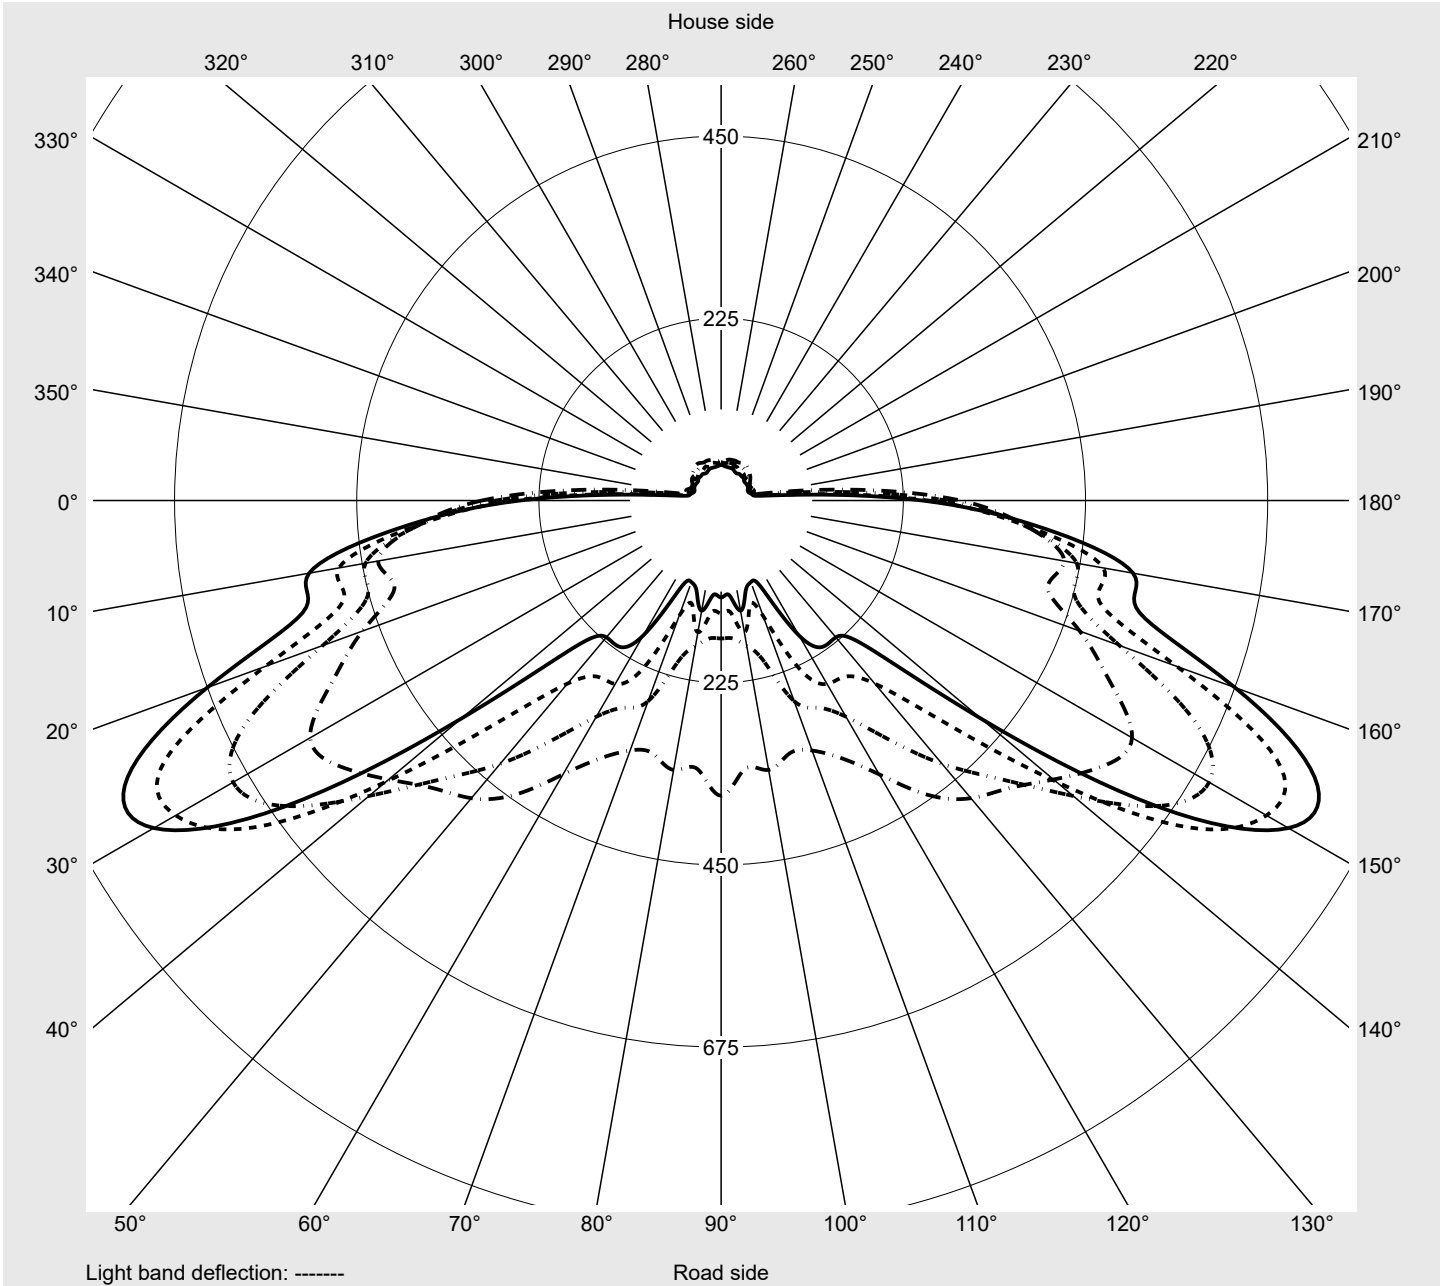

Photometric test report

Family Streetlight 21 micro LED	Order number: 5XE1E31G08DB EAN: 4058352740279	LP number 59077_880
	Version post-top or side-entry mounting Optic asymmetric, wide distribution (STW1.0a) Cover toughened safety glass Lamps LED 3000 K CRI ≥ 70 Controlgear ECG SITECO iQ Rated values Net luminous flux = 4810 lm Power consumption = 36.4 W Luminous efficacy = 132.1 lm/W	serial documentation 26.10.2022

Luminous intensity in cd/klm C180-0 C210-30 C215-35 C270-90 **Imax: 809 cd/klm**

Luminaire output ratios	
Eta	100.0%
Eta 0° - 90°	100.0%
Eta 90° - 180°	0.0%

Luminous intensity class acc. to EN13201-2	
Class:	G4
Imax 70°	498.7
Imax 80°	32.8
Imax 90°	0.0
Imax >90°	0.0
Imax >95°	0.0

Measurement conditions
DIN EN 13032 and DIN 5032

Photometric test report

Family Streetlight 21 micro LED	Order number: 5XE1E31G08DB EAN: 4058352740279	LP number 59077_880
---	--	-------------------------------

Envelope curve in cd/klm **KMK 62.5°** **KMK 60°** **KMK 57.5°** **KMK 55°** **siteco**

Photometric test report

Family Streetlight 21 micro LED	Order number: 5XE1E31G08DB EAN: 4058352740279	LP number 59077_880
Table of values for luminous intensities		Maximum luminous intensity
		siteco