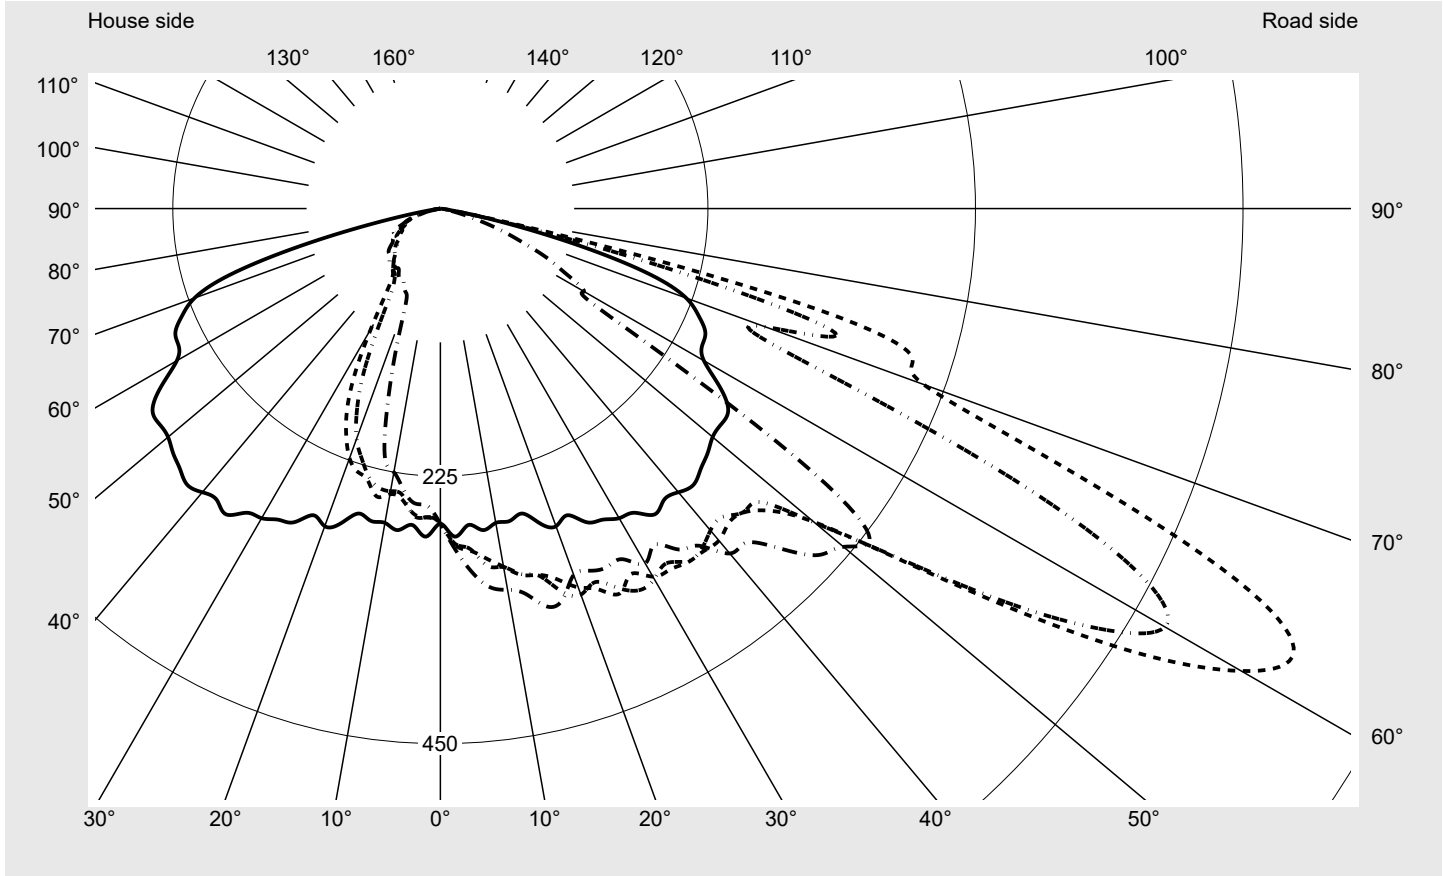

Photometric test report

Family Streetlight 21 micro LED	Order number: 5XE1E31G08DB EAN: 4058352740279	LP number 59077_880
	Version post-top or side-entry mounting Optic asymmetric, wide distribution (STW1.0a) Cover toughened safety glass Lamps LED 3000 K CRI ≥ 70 Controlgear ECG SITECO iQ Rated values Net luminous flux = 4810 lm Power consumption = 36.4 W Luminous efficacy = 132.1 lm/W	serial documentation 26.10.2022

Luminous intensity in cd/klm C180-0 C210-30 C215-35 C270-90 **Imax: 809 cd/klm**

Luminaire output ratios	
Eta	100.0%
Eta 0° - 90°	100.0%
Eta 90° - 180°	0.0%

Luminous intensity class acc. to EN13201-2	
Class:	G4
Imax 70°	498.7
Imax 80°	32.8
Imax 90°	0.0
Imax >90°	0.0
Imax >95°	0.0

Envelope curve in cd/klm **KMK 62.5°** **KMK 60°** **KMK 57.5°** **KMK 55°** **siteco**

Photometric test report

Family Streetlight 21 micro LED	Order number: 5XE1E31G08DB EAN: 4058352740279	LP number 59077_880
Table of values for luminous intensities		Maximum luminous intensity
		siteco