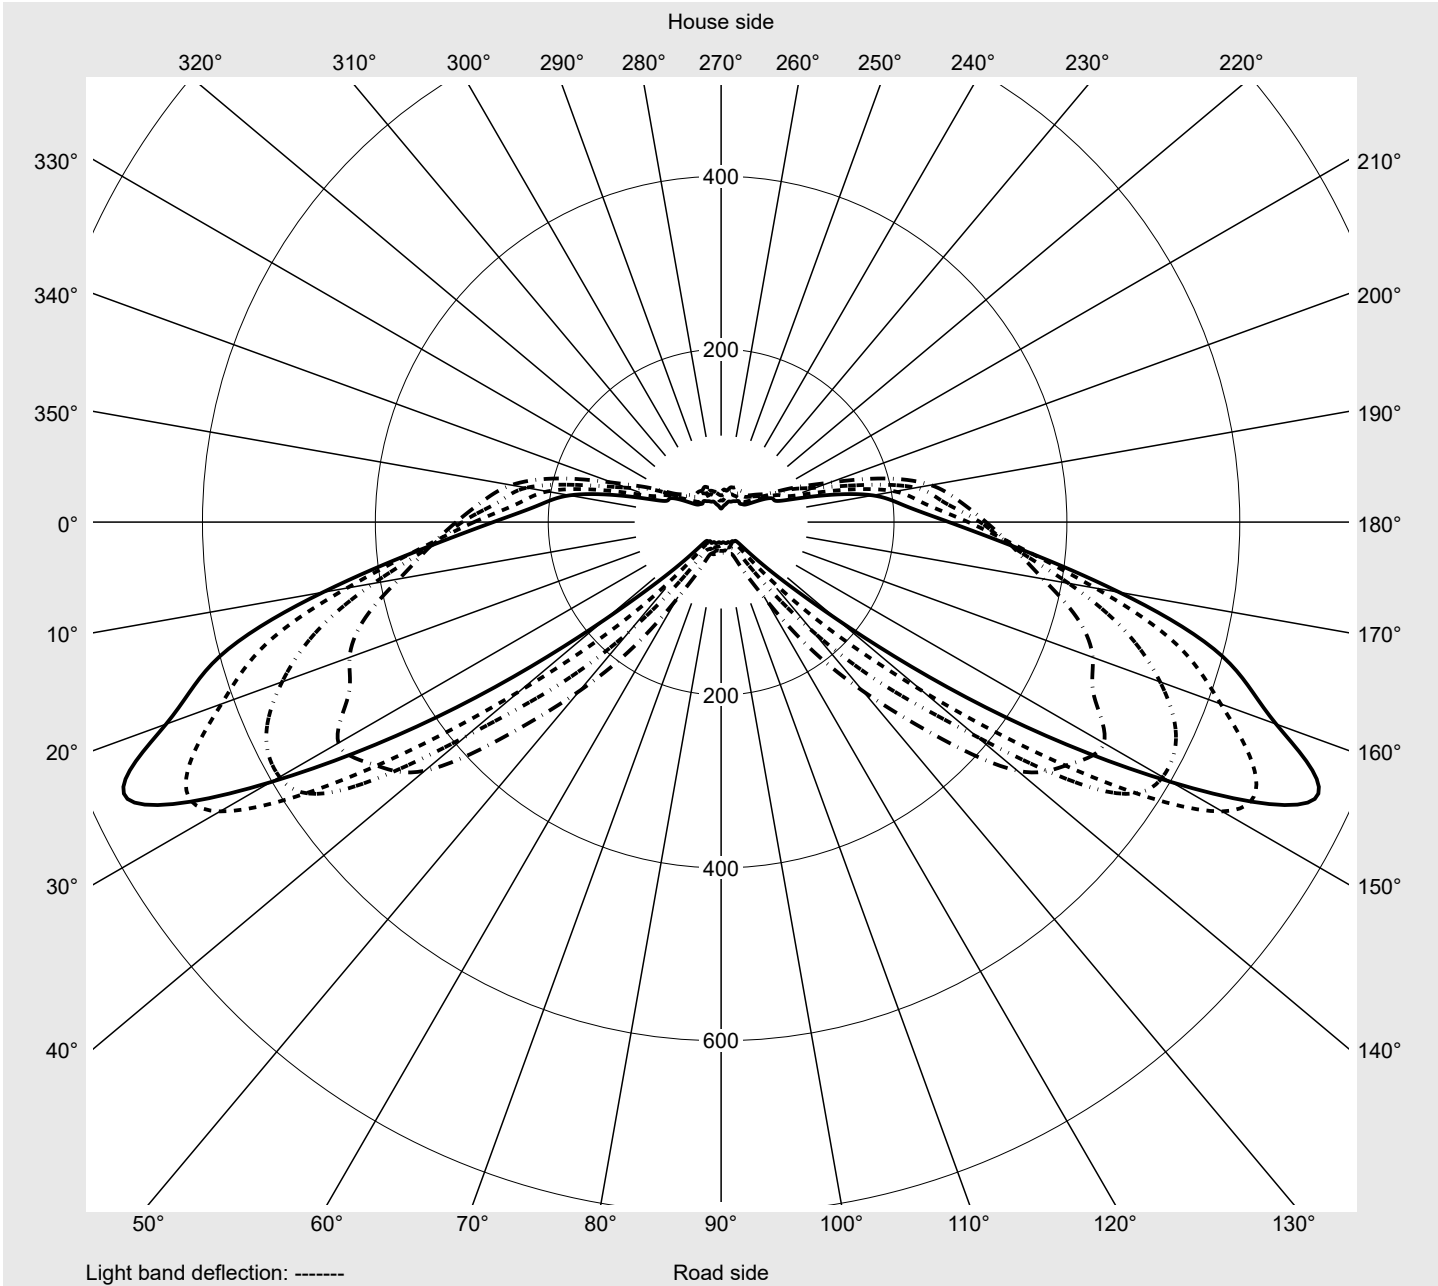

Photometric test report

Family Streetlight 21 micro LED	Order number: 5XE1D61D08CB EAN: 4058352740132	LP number 59076_1159
	Version post-top or side-entry mounting Optic asymmetric, wide distribution (ST1.0a) Cover toughened safety glass Lamps LED 2700 K CRI ≥ 70 Controlgear ECG SITECO iQ Rated values Net luminous flux = 2570 lm Power consumption = 19.4 W Luminous efficacy = 132.5 lm/W	serial documentation 16.05.2023

Luminous intensity in cd/klm
C180-0
C205-25
C210-30
C270-90
Imax: 758 cd/klm

Luminaire output ratios	
Eta	100.0%
Eta 0° - 90°	100.0%
Eta 90° - 180°	0.0%

Luminous intensity class acc. to EN13201-2	
Class:	G3
Imax 70°	757.8
Imax 80°	95.1
Imax 90°	0.0
Imax >90°	0.0
Imax >95°	0.0

Measurement conditions
 DIN EN 13032 and DIN 5032

Photometric test report

Family Streetlight 21 micro LED	Order number: 5XE1D61D08CB EAN: 4058352740132	LP number 59076_1159
--	--	---------------------------------------

Envelope curve in cd/klm **KMK 70°** **KMK 67.5°** **KMK 65°** **KMK 62.5°** **siteco**

Photometric test report

Family Streetlight 21 micro LED	Order number: 5XE1D61D08CB EAN: 4058352740132	LP number 59076_1159
Table of values for luminous intensities		Maximum luminous intensity
		siteco