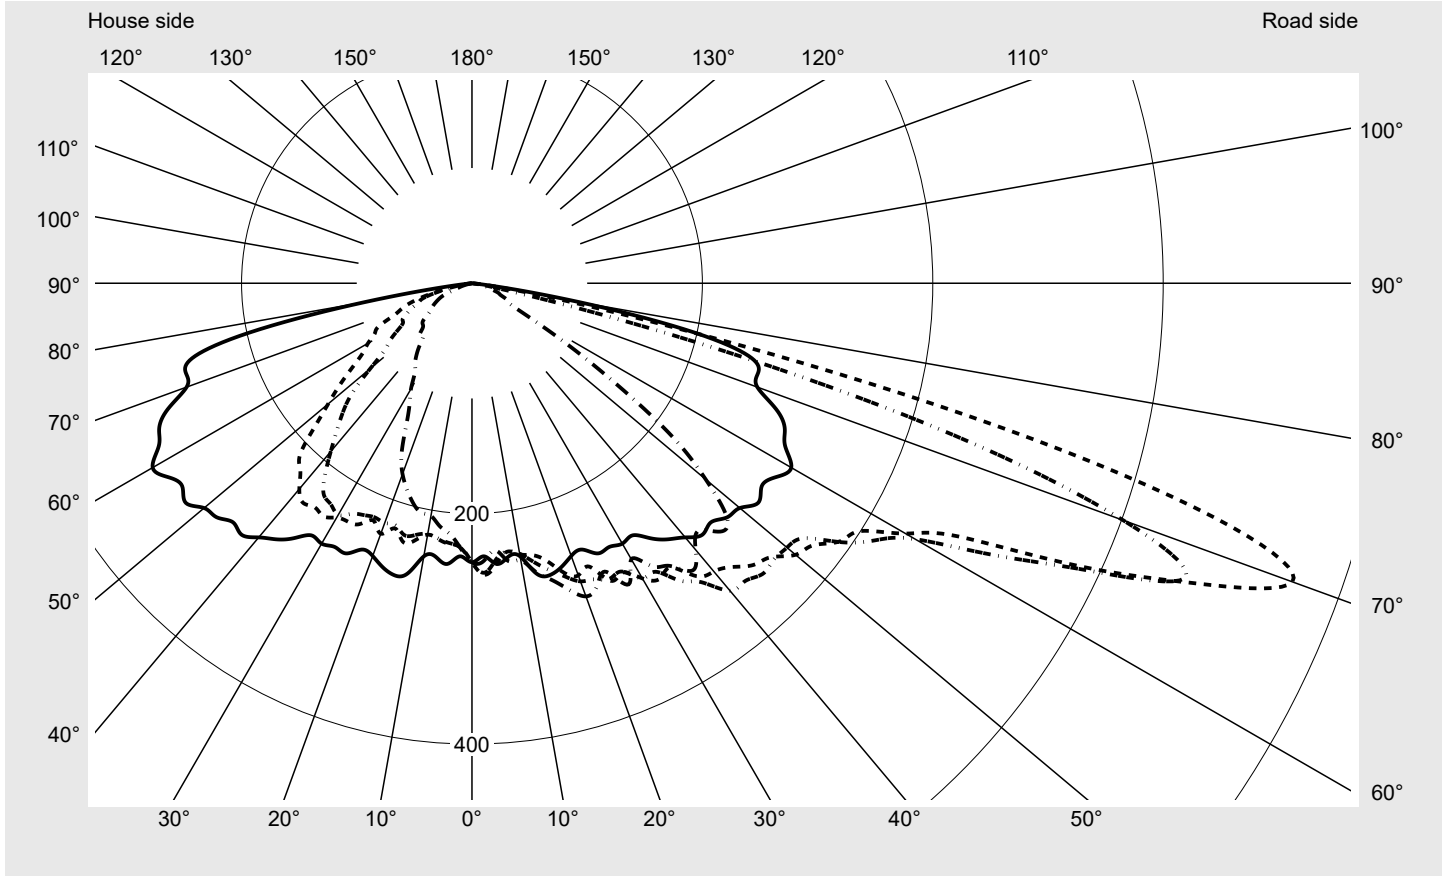

Photometric test report

Family Streetlight 21 micro LED	Order number: 5XE1D61D08CB EAN: 4058352740132	LP number 59076_1159
	Version post-top or side-entry mounting Optic asymmetric, wide distribution (ST1.0a) Cover toughened safety glass Lamps LED 2700 K CRI ≥ 70 Controlgear ECG SITECO iQ Rated values Net luminous flux = 2570 lm Power consumption = 19.4 W Luminous efficacy = 132.5 lm/W	serial documentation 16.05.2023

Luminous intensity in cd/klm
C180-0
C205-25
C210-30
C270-90
Imax: 758 cd/klm

Luminaire output ratios	
Eta	100.0%
Eta 0° - 90°	100.0%
Eta 90° - 180°	0.0%

Luminous intensity class acc. to EN13201-2	
Class:	G3
Imax 70°	757.8
Imax 80°	95.1
Imax 90°	0.0
Imax >90°	0.0
Imax >95°	0.0

Measurement conditions
 DIN EN 13032 and DIN 5032

Photometric test report

Family Streetlight 21 micro LED	Order number: 5XE1D61D08CB EAN: 4058352740132	LP number 59076_1159
--	--	---------------------------------------

Envelope curve in cd/klm **KMK 70°** **KMK 67.5°** **KMK 65°** **KMK 62.5°** **siteco**

Photometric test report

Family Streetlight 21 micro LED	Order number: 5XE1D61D08CB EAN: 4058352740132	LP number 59076_1159
Table of values for luminous intensities		Maximum luminous intensity
		siteco