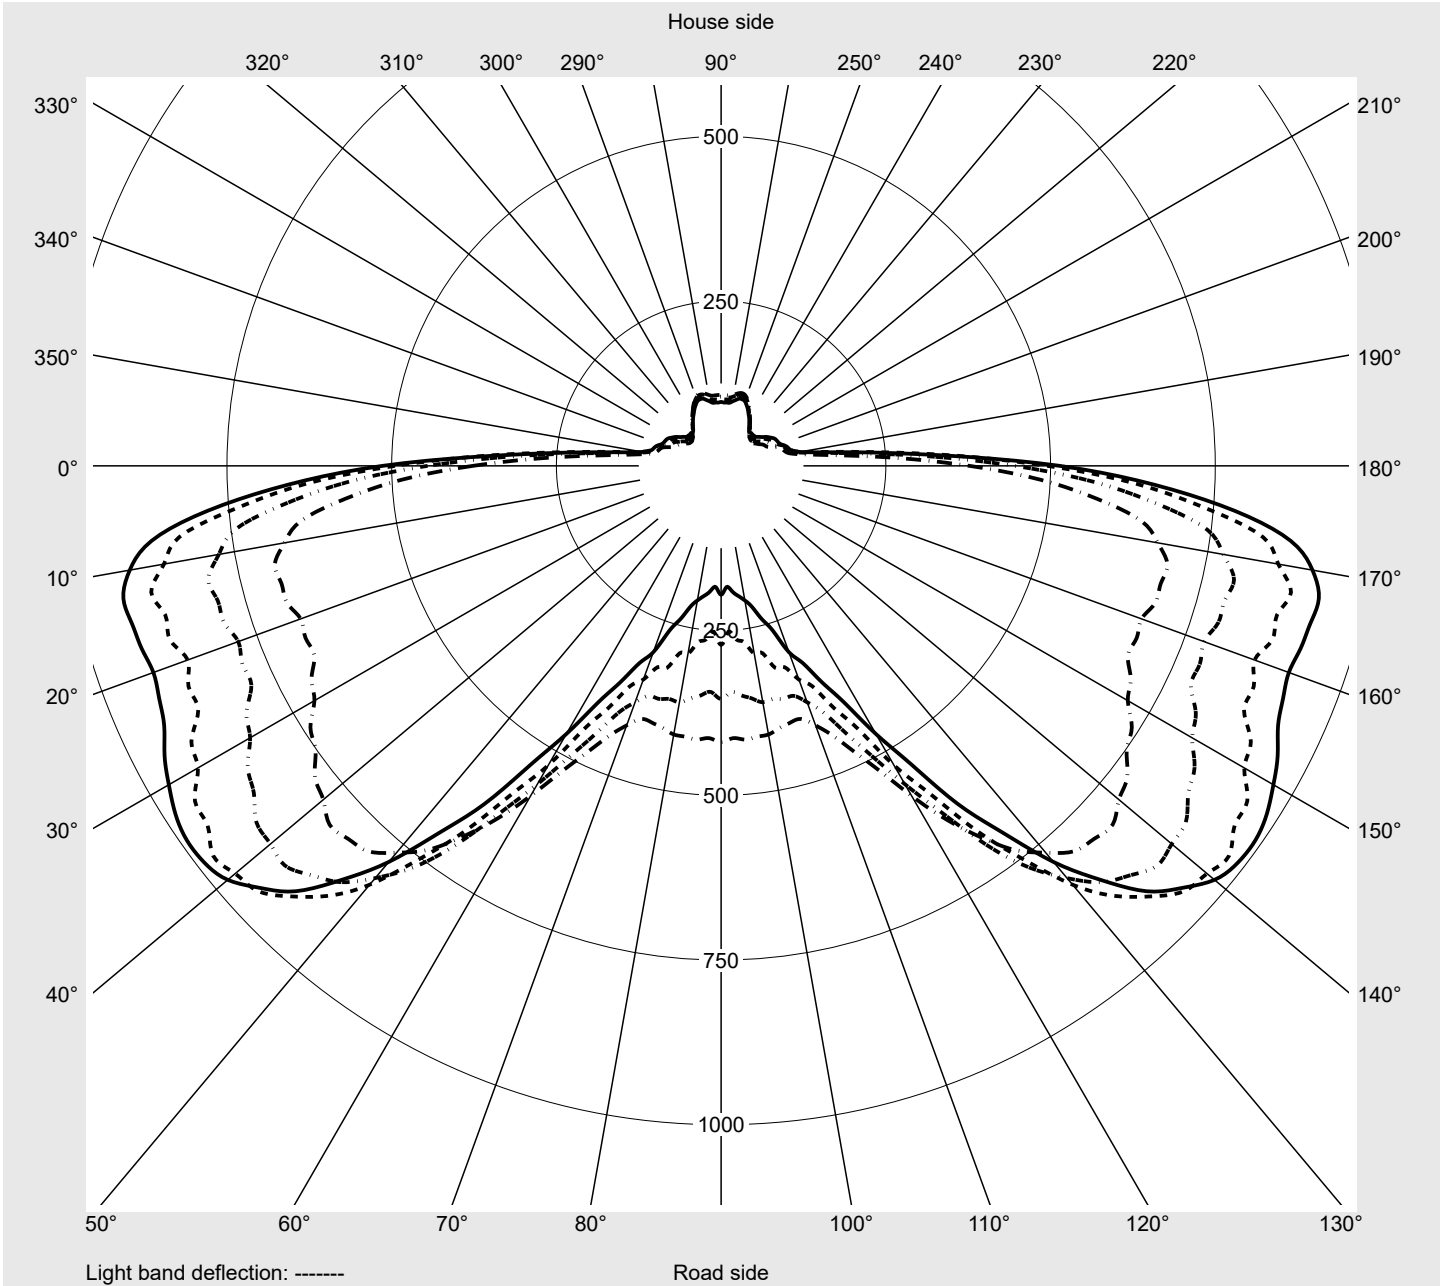

Photometric test report

Family
Streetlight 21 mini easy LED

Order number: 5XE6H37N08HB
EAN: 4058352897669

LP number
59066_831

Version	post-top or side-entry mounting, NEMA 7 pin (DALI)
Optic	asymmetric distribution (PL52)
Cover	toughened safety glass
Lamps	LED 3000 K CRI ≥ 70
Controlgear	ECG-DALI Plus
Rated values	Net luminous flux = 8890 lm Power consumption = 66.0 W Luminous efficacy = 134.7 lm/W

Luminaire output ratios

Eta	100.0%
Eta 0° - 90°	100.0%
Eta 90° - 180°	0.0%

Measurement conditions

DIN EN 13032 and DIN 5032

Luminous intensity class acc. to EN13201-2

Class:	G3
Imax 70°	685.4
Imax 80°	32.5
Imax 90°	0.0
Imax >90°	0.0
Imax >95°	0.0

Photometric test report

Family Streetlight 21 mini easy LED	Order number: 5XE6H37N08HB EAN: 4058352897669	LP number 59066_831
---	--	--------------------------------------

Envelope curve in cd/klm **KMK 66°** **KMK 65°** **KMK 64°** **KMK 63°** **siteco**