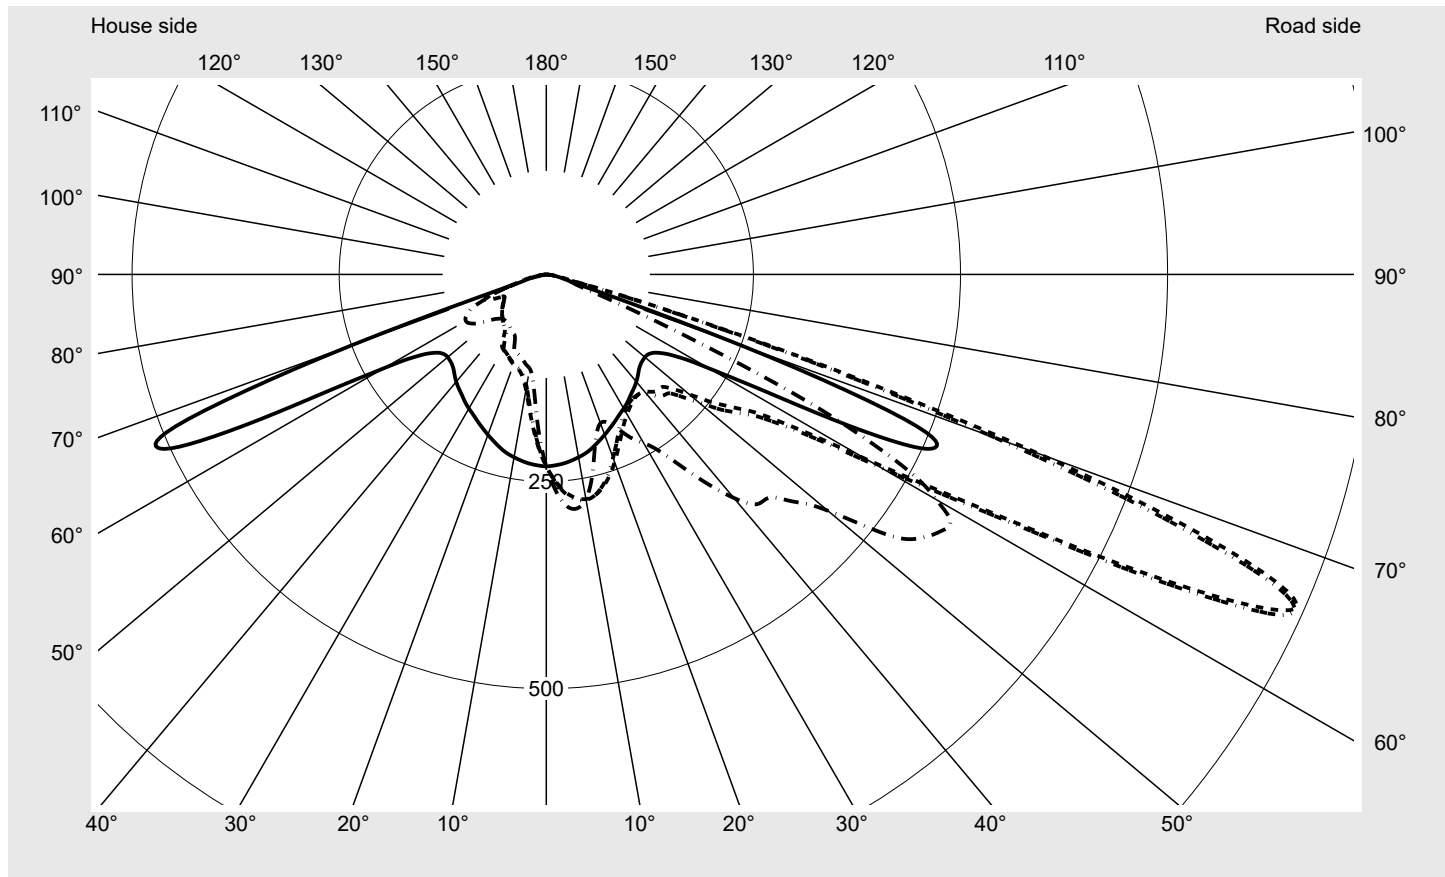

Photometric test report

Family
Streetlight 21 mini easy LED

Order number: 5XE6H37N08HB
EAN: 4058352897669

LP number
59066_831

Version	post-top or side-entry mounting, NEMA 7 pin (DALI)
Optic	asymmetric distribution (PL52)
Cover	toughened safety glass
Lamps	LED 3000 K CRI ≥ 70
Controlgear	ECG-DALI Plus
Rated values	Net luminous flux = 8890 lm Power consumption = 66.0 W Luminous efficacy = 134.7 lm/W

serial
documentation
16.06.2023

sitEco

Luminous intensity in cd/klm

C180-0

C215-35

C217,5-37,5

C270-90

Imax: 990 cd/klm

Luminaire output ratios

Eta	100.0%
Eta 0° - 90°	100.0%
Eta 90° - 180°	0.0%

Measurement conditions

DIN EN 13032 and DIN 5032

Luminous intensity class acc. to EN13201-2

Class:	G3
Imax 70°	685.4
Imax 80°	32.5
Imax 90°	0.0
Imax >90°	0.0
Imax >95°	0.0

Photometric test report

Family Streetlight 21 mini easy LED	Order number: 5XE6H37N08HB EAN: 4058352897669	LP number 59066_831
---	--	--------------------------------------

Envelope curve in cd/klm **KMK 66°** **KMK 65°** **KMK 64°** **KMK 63°** **siteco**