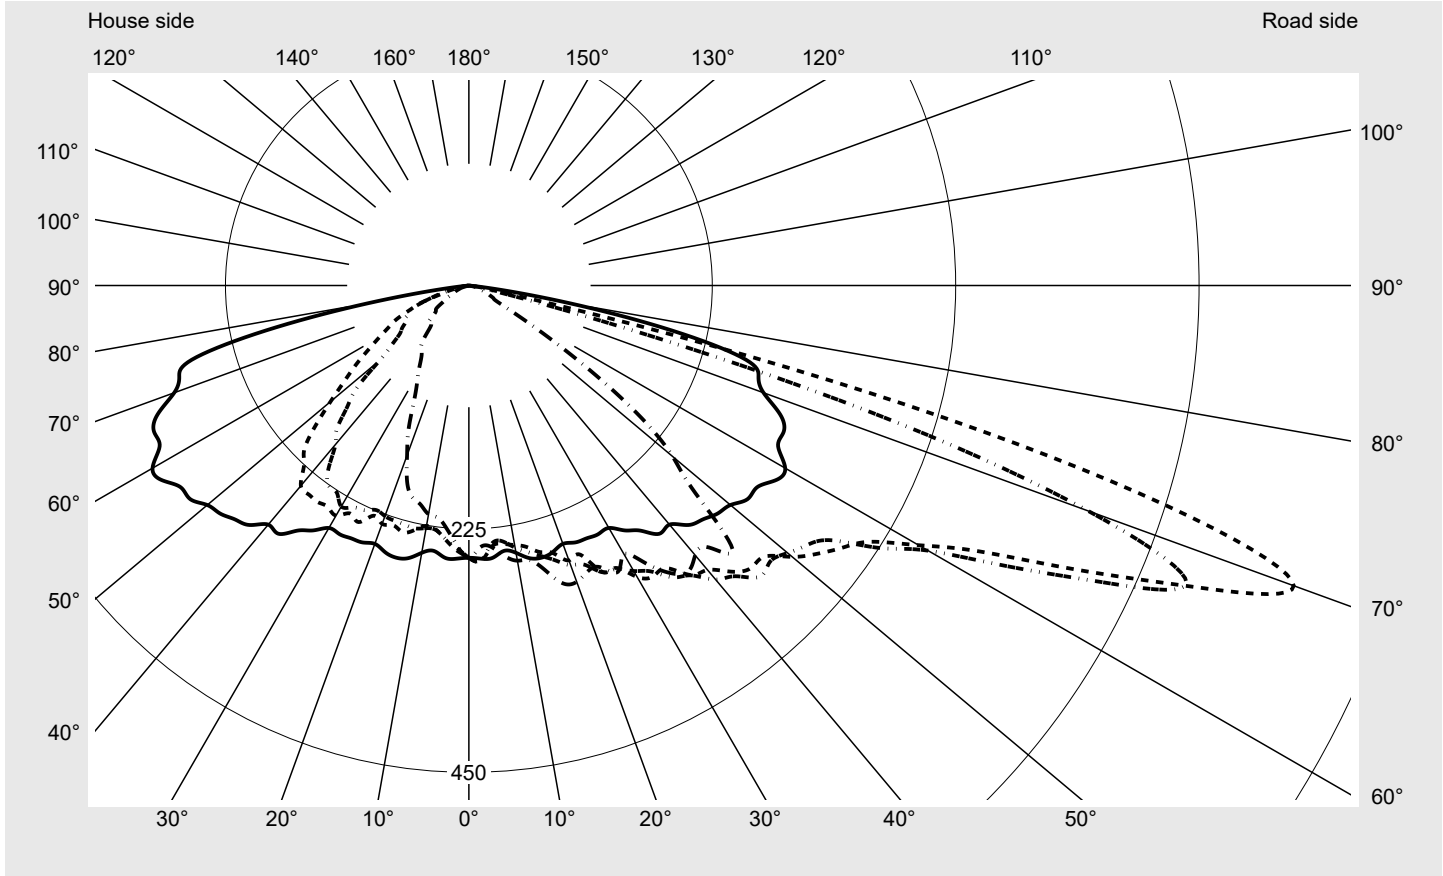

Photometric test report

Family Streetlight 21 micro LED	Order number: 5XE1M31U08CB EAN: 4058352923092	LP number 59152_1221
	Version post-top or side-entry mounting, Smart Interface down Optic asymmetric, wide distribution (ST1.0a), Back Light Control (BLC)	serial documentation 11.08.2023
	Cover toughened safety glass Lamps LED 3000 K CRI ≥ 70 Controlgear EVG SITECO iQ - Smart Interface Rated values Net luminous flux = 2530 lm Power consumption = 19.1 W Luminous efficacy = 132.5 lm/W	

Luminous intensity in cd/klm C180-0 C205-25 C210-30 C270-90 **Imax: 811 cd/klm**

Luminaire output ratios	
Eta	100.0%
Eta 0° - 90°	100.0%
Eta 90° - 180°	0.0%

Luminous intensity class acc. to EN13201-2	
Class:	G3
Imax 70°	811.4
Imax 80°	97.1
Imax 90°	0.0
Imax >90°	0.0
Imax >95°	0.0

Measurement conditions
 DIN EN 13032 and DIN 5032

Photometric test report

Family Streetlight 21 micro LED	Order number: 5XE1M31U08CB EAN: 4058352923092	LP number 59152_1221
---	--	--------------------------------

Envelope curve in cd/klm **KMK 70°** **KMK 67.5°** **KMK 65°** **KMK 62.5°** **siteco**

Photometric test report

Family Streetlight 21 micro LED	Order number: 5XE1M31U08CB EAN: 4058352923092	LP number 59152_1221
Table of values for luminous intensities		Maximum luminous intensity siteco