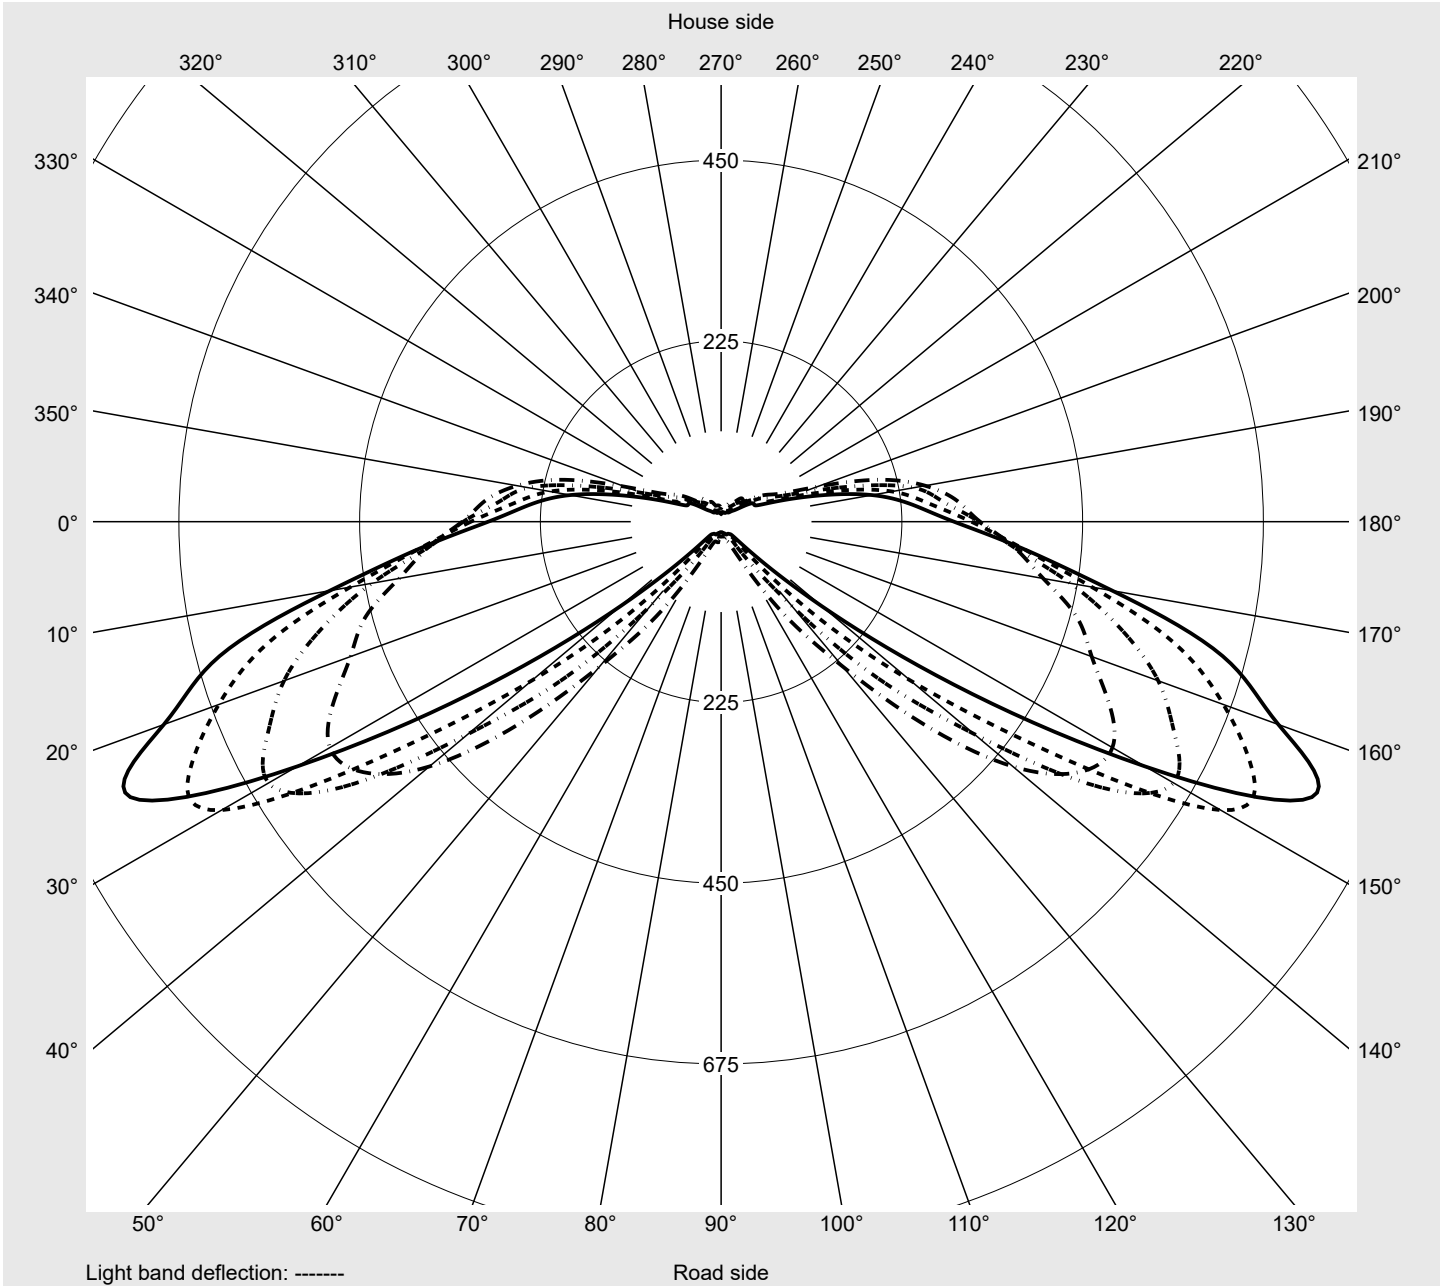

Photometric test report

Family Streetlight 21 micro LED	Order number: 5XE1M31U08CB EAN: 4058352923092	LP number 59152_1221
	Version post-top or side-entry mounting, Smart Interface down Optic asymmetric, wide distribution (ST1.0a), Back Light Control (BLC)	serial documentation 11.08.2023
	Cover toughened safety glass Lamps LED 3000 K CRI ≥ 70 Controlgear EVG SITECO iQ - Smart Interface Rated values Net luminous flux = 2530 lm Power consumption = 19.1 W Luminous efficacy = 132.5 lm/W	

Luminous intensity in cd/klm C180-0 C205-25 C210-30 C270-90 **Imax: 811 cd/klm**

Luminaire output ratios	
Eta	100.0%
Eta 0° - 90°	100.0%
Eta 90° - 180°	0.0%

Luminous intensity class acc. to EN13201-2	
Class:	G3
Imax 70°	811.4
Imax 80°	97.1
Imax 90°	0.0
Imax >90°	0.0
Imax >95°	0.0

Measurement conditions
 DIN EN 13032 and DIN 5032

Photometric test report

Family Streetlight 21 micro LED	Order number: 5XE1M31U08CB EAN: 4058352923092	LP number 59152_1221
---	--	--------------------------------

Envelope curve in cd/klm **KMK 70°** **KMK 67.5°** **KMK 65°** **KMK 62.5°** **siteco**

Photometric test report

Family Streetlight 21 micro LED	Order number: 5XE1M31U08CB EAN: 4058352923092	LP number 59152_1221
Table of values for luminous intensities		Maximum luminous intensity siteco