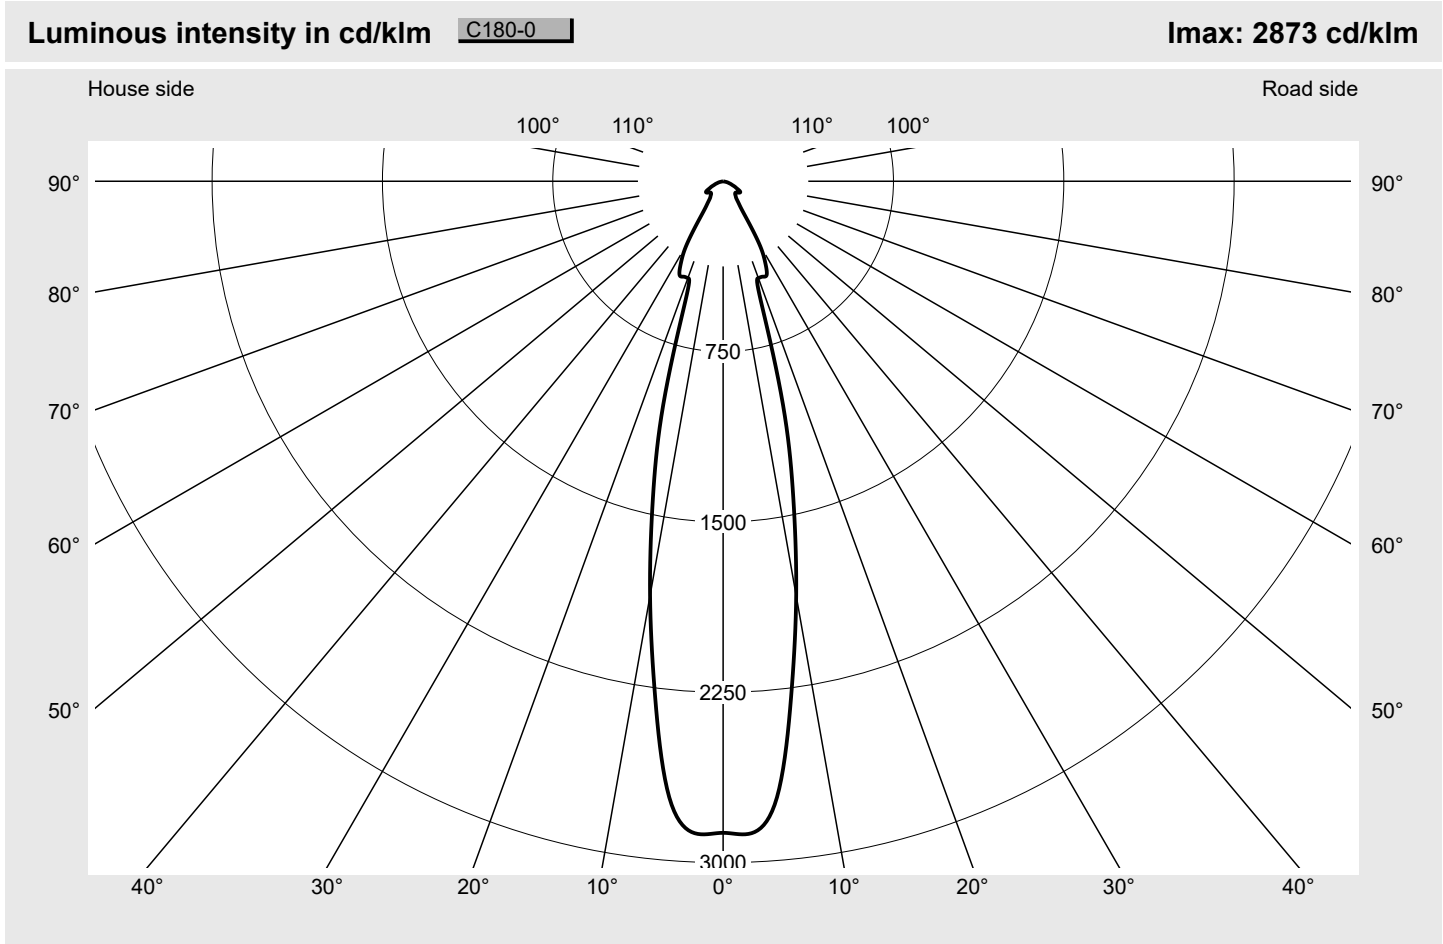

Photometric test report

Family Floodlight FL21 midi	Order number: 5XA7781E2B1A EAN: 4058352852316	LP number 59238_82
	Version mounting bracket Optic symmetric distribution RS12 Cover toughened safety glass Lamps LED 3000 K CRI ≥ 70 Controlgear ECG SITECO iQ Rated values Net luminous flux = 26730 lm Power consumption = 208.1 W Luminous efficacy = 128.4 lm/W	serial documentation 22.08.2023

Luminaire output ratios	
Eta	100.0%
Eta 0° - 90°	100.0%
Eta 90° - 180°	0.0%
Measurement conditions	
DIN EN 13032 and DIN 5032	

Luminous intensity class acc. to EN13201-2	
Class:	G6
Imax 70°	36.4
Imax 80°	9.1
Imax 90°	0.0
Imax >90°	0.0
Imax >95°	0.0