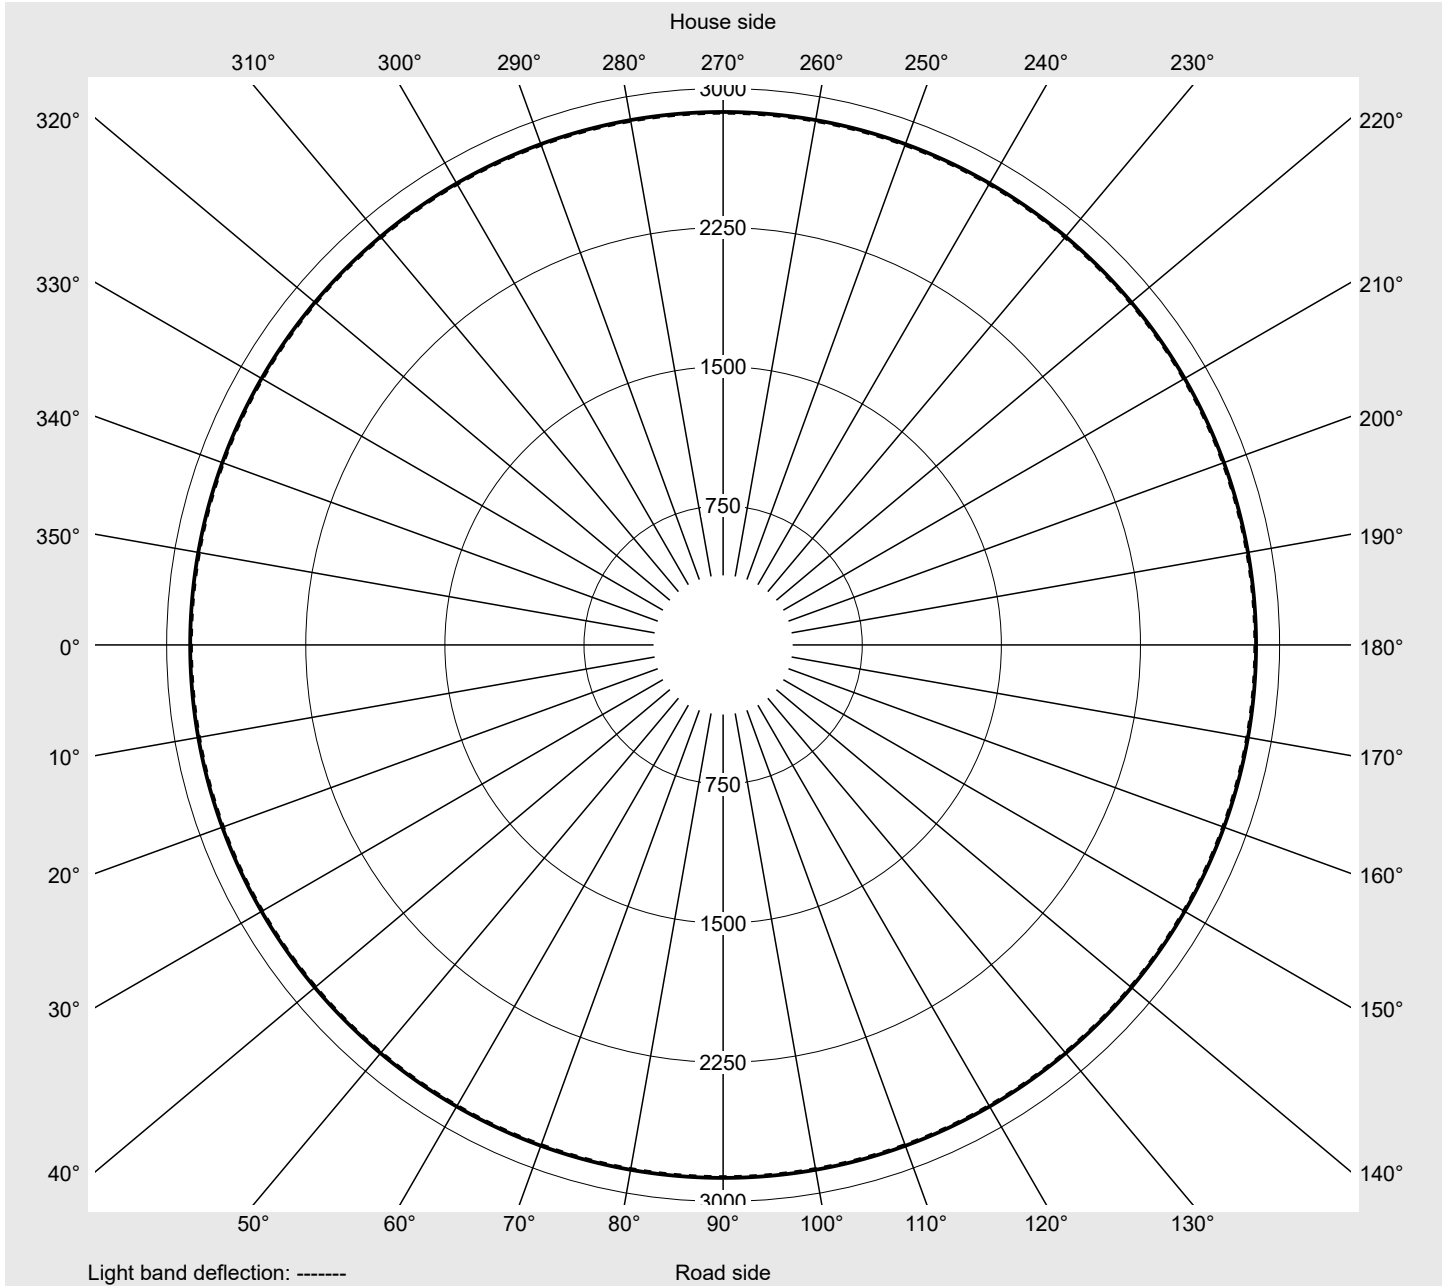

Photometric test report

Family Floodlight FL21 midi	Order number: 5XA7781E2B1A EAN: 4058352852316	LP number 59238_82
	Version mounting bracket Optic symmetric distribution RS12 Cover toughened safety glass Lamps LED 3000 K CRI ≥ 70 Controlgear ECG SITECO iQ Rated values Net luminous flux = 26730 lm Power consumption = 208.1 W Luminous efficacy = 128.4 lm/W	serial documentation 22.08.2023

Luminaire output ratios	
Eta	100.0%
Eta 0° - 90°	100.0%
Eta 90° - 180°	0.0%
Measurement conditions	
DIN EN 13032 and DIN 5032	

Luminous intensity class acc. to EN13201-2	
Class:	G6
Imax 70°	36.4
Imax 80°	9.1
Imax 90°	0.0
Imax >90°	0.0
Imax >95°	0.0

Photometric test report

Family Floodlight FL21 midi	Order number: 5XA7781E2B1A EAN: 4058352852316	LP number 59238_82
--	--	-------------------------------------

Envelope curve in cd/klm KMK 2.5° KMK 0° siteco

C-planes	0°	Phi-zone	Total Phi-zone
γ	Luminous intensity in cd/klm	Luminous flux in lm/klm	
0,0°	2868.8	4.3	4.3
2,5°	2873.2	34.4	38.6
5,0°	2722.5	65.0	103.7
7,5°	2292.0	82.0	185.7
10,0°	1852.6	88.2	273.9
12,5°	1427.9	84.7	358.6
15,0°	1018.5	72.3	430.9
17,5°	552.2	45.5	476.4
20,0°	453.7	42.5	518.9
22,5°	454.7	47.7	566.6
25,0°	454.2	52.6	619.2
27,5°	400.1	50.6	669.9
30,0°	317.0	43.5	713.3
32,5°	178.5	26.3	739.6
35,0°	121.9	19.2	758.8
37,5°	96.3	16.1	774.9
40,0°	86.4	15.2	790.1
42,5°	78.8	14.6	804.7
45,0°	75.0	14.5	819.2
47,5°	74.2	15.0	834.2
50,0°	76.8	16.1	850.4
52,5°	82.1	17.9	868.2
55,0°	87.5	19.7	887.9
57,5°	89.5	20.7	908.6
60,0°	83.0	19.7	928.3
62,5°	67.2	16.3	944.6
65,0°	57.1	14.2	958.8
67,5°	43.9	11.1	969.9
70,0°	36.4	9.4	979.3
72,5°	27.1	7.1	986.4
75,0°	21.2	5.6	992.0
77,5°	13.7	3.7	995.6
80,0°	9.1	2.5	998.1
82,5°	4.7	1.3	999.4
85,0°	1.8	0.5	999.9
87,5°	0.5	0.1	1000.0
90,0°	0.0	0.0	1000.0