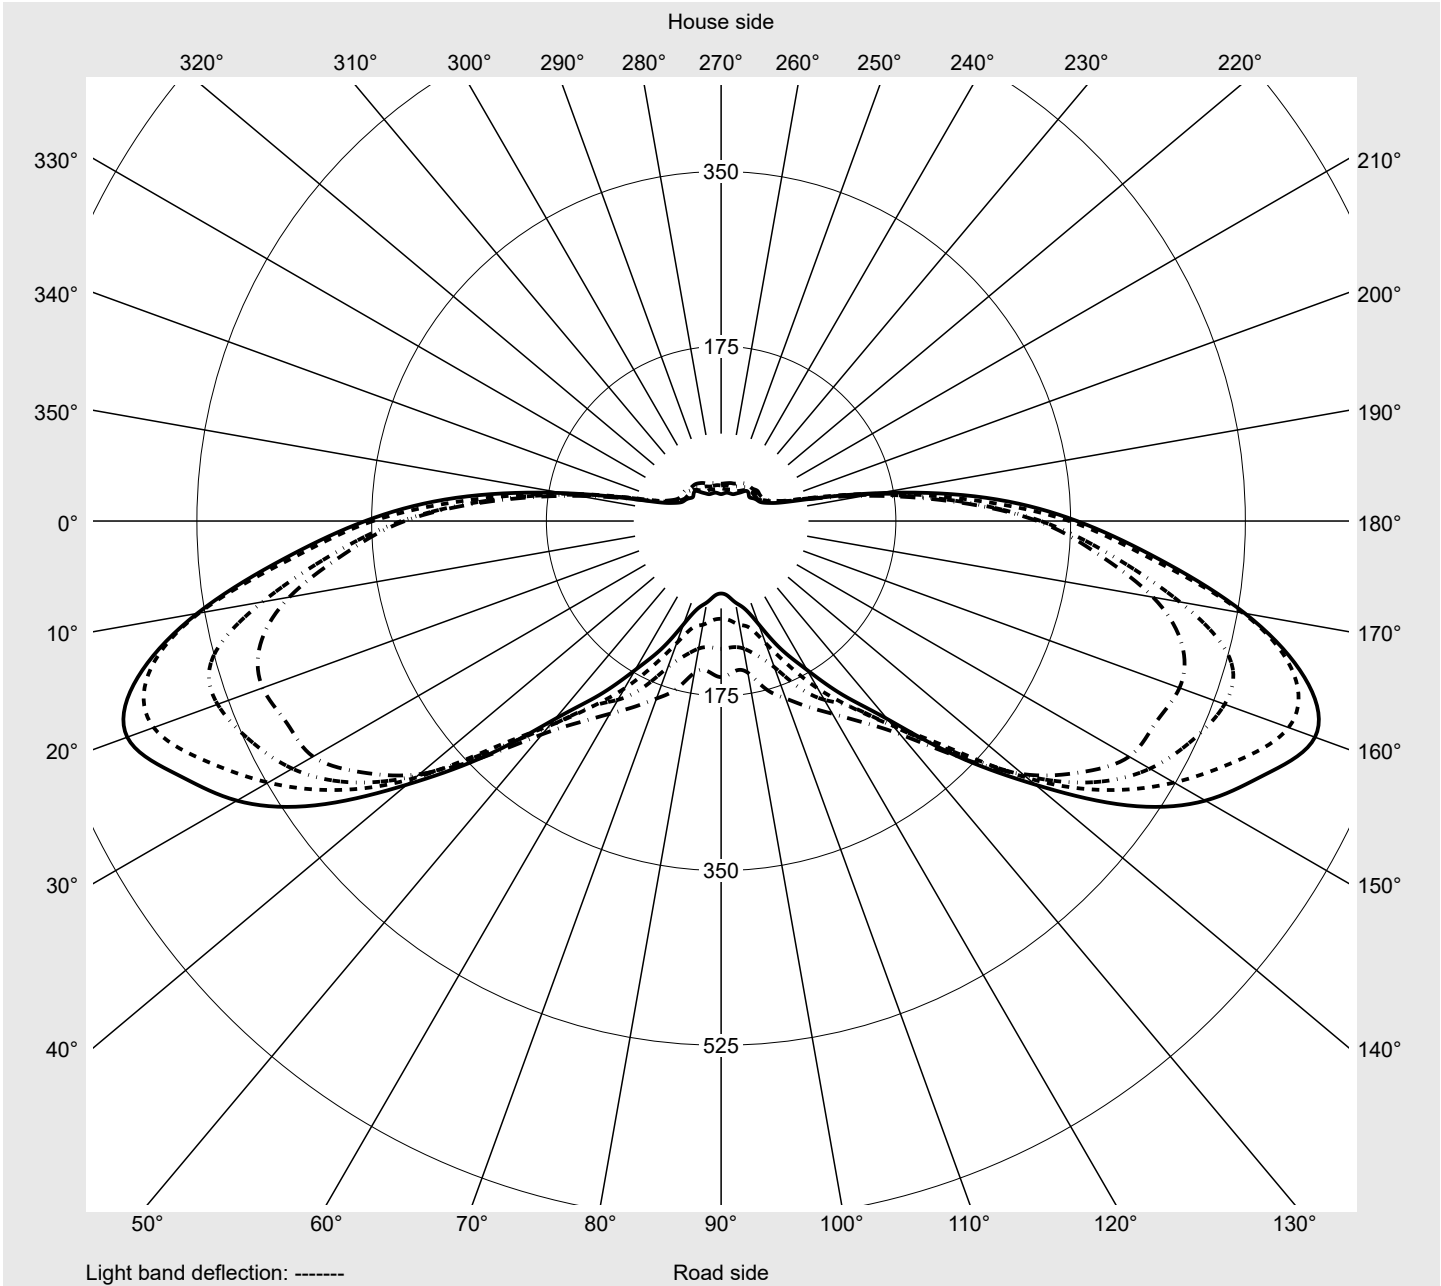

Photometric test report

Family Streetlight 11 mini LED	Order number: 5XC2J51Y08GE EAN: 4058352991404	LP number 59351_34
	Version post-top or side-entry mounting, Smart Interface up/down Optic asymmetric, extremely wide distribution with an additional rear light component (ST1.0ST0.5) Cover transparent, PMMA Lamps LED 3000 K CRI ≥ 70 Controlgear EVG SITECO iQ - Smart Interface Rated values Net luminous flux = 3480 lm Power consumption = 22.3 W Luminous efficacy = 156.1 lm/W	serial documentation 28.09.2023

Luminous intensity in cd/klm C180-0 C200-20 C205-25 C270-90 **Imax: 633 cd/klm**

Luminaire output ratios	
Eta	100.0%
Eta 0° - 90°	100.0%
Eta 90° - 180°	0.0%
Measurement conditions	
DIN EN 13032 and DIN 5032	

Luminous intensity class acc. to EN13201-2	
Class:	G2
Imax 70°	629.2
Imax 80°	139.7
Imax 90°	0.0
Imax >90°	0.0
Imax >95°	0.0

Photometric test report

Family Streetlight 11 mini LED	Order number: 5XC2J51Y08GE EAN: 4058352991404	LP number 59351_34
--	--	------------------------------

Envelope curve in cd/klm **KMK 62.5°** **KMK 60°** **KMK 57.5°** **KMK 55°** **siteco**

Photometric test report

Family Streetlight 11 mini LED	Order number: 5XC2J51Y08GE EAN: 4058352991404	LP number 59351_34
Table of values for luminous intensities		Maximum luminous intensity
		siteco