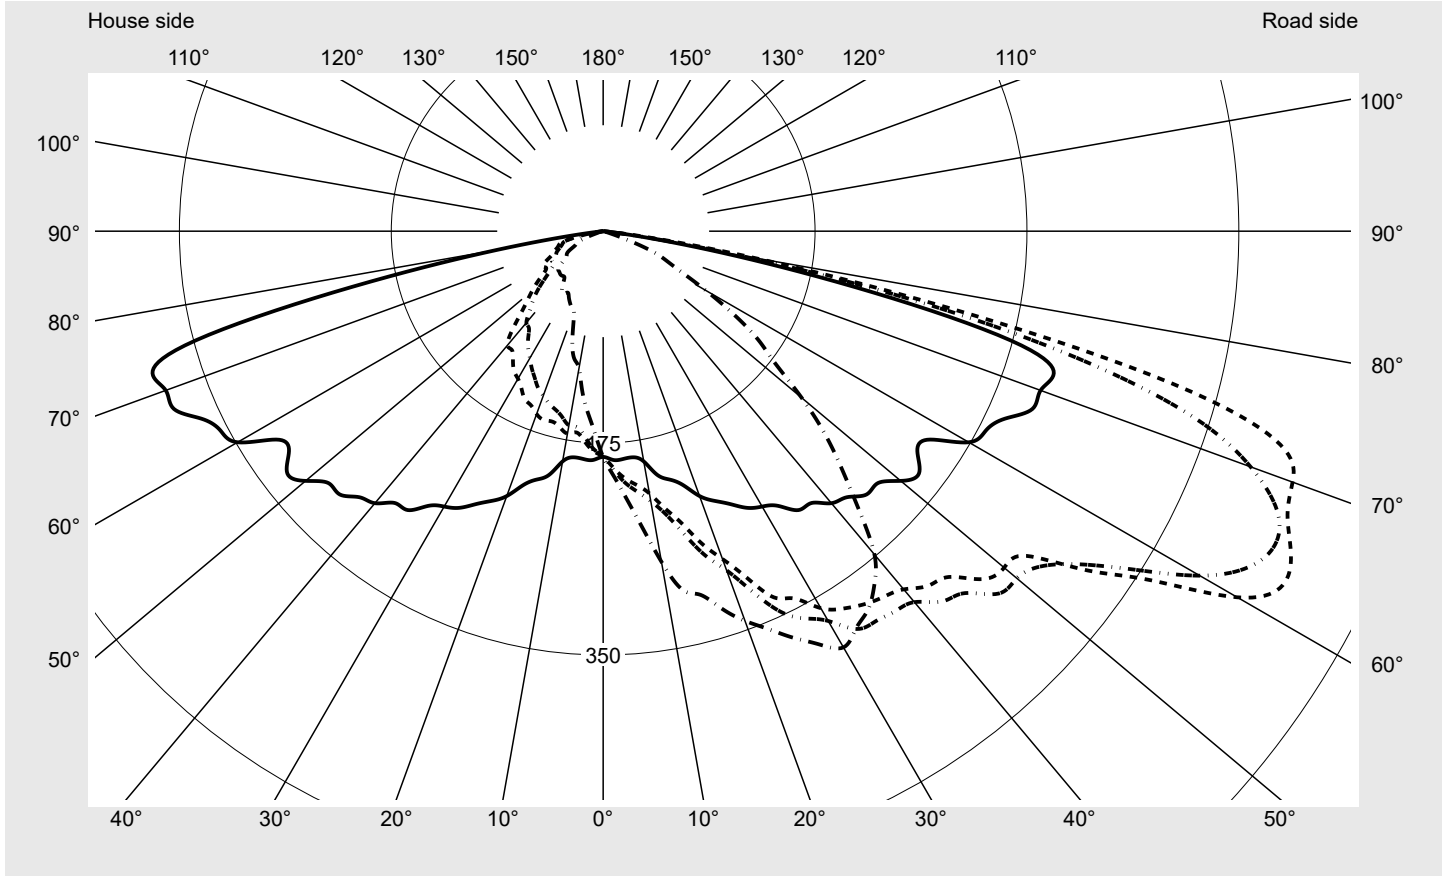

Photometric test report

Family Streetlight 11 mini LED	Order number: 5XC2J51Y08GE EAN: 4058352991404	LP number 59351_34
	Version post-top or side-entry mounting, Smart Interface up/down Optic asymmetric, extremely wide distribution with an additional rear light component (ST1.0ST0.5) Cover transparent, PMMA Lamps LED 3000 K CRI ≥ 70 Controlgear EVG SITECO iQ - Smart Interface Rated values Net luminous flux = 3480 lm Power consumption = 22.3 W Luminous efficacy = 156.1 lm/W	serial documentation 28.09.2023

Luminous intensity in cd/klm C180-0 C200-20 C205-25 C270-90 **Imax: 633 cd/klm**

Luminaire output ratios	
Eta	100.0%
Eta 0° - 90°	100.0%
Eta 90° - 180°	0.0%
Measurement conditions	
DIN EN 13032 and DIN 5032	

Luminous intensity class acc. to EN13201-2	
Class:	G2
Imax 70°	629.2
Imax 80°	139.7
Imax 90°	0.0
Imax >90°	0.0
Imax >95°	0.0

Photometric test report

Family Streetlight 11 mini LED	Order number: 5XC2J51Y08GE EAN: 4058352991404	LP number 59351_34
--	--	------------------------------

Envelope curve in cd/klm **KMK 62.5°** **KMK 60°** **KMK 57.5°** **KMK 55°** **siteco**

Photometric test report

Family Streetlight 11 mini LED	Order number: 5XC2J51Y08GE EAN: 4058352991404	LP number 59351_34
Table of values for luminous intensities		Maximum luminous intensity
		siteco