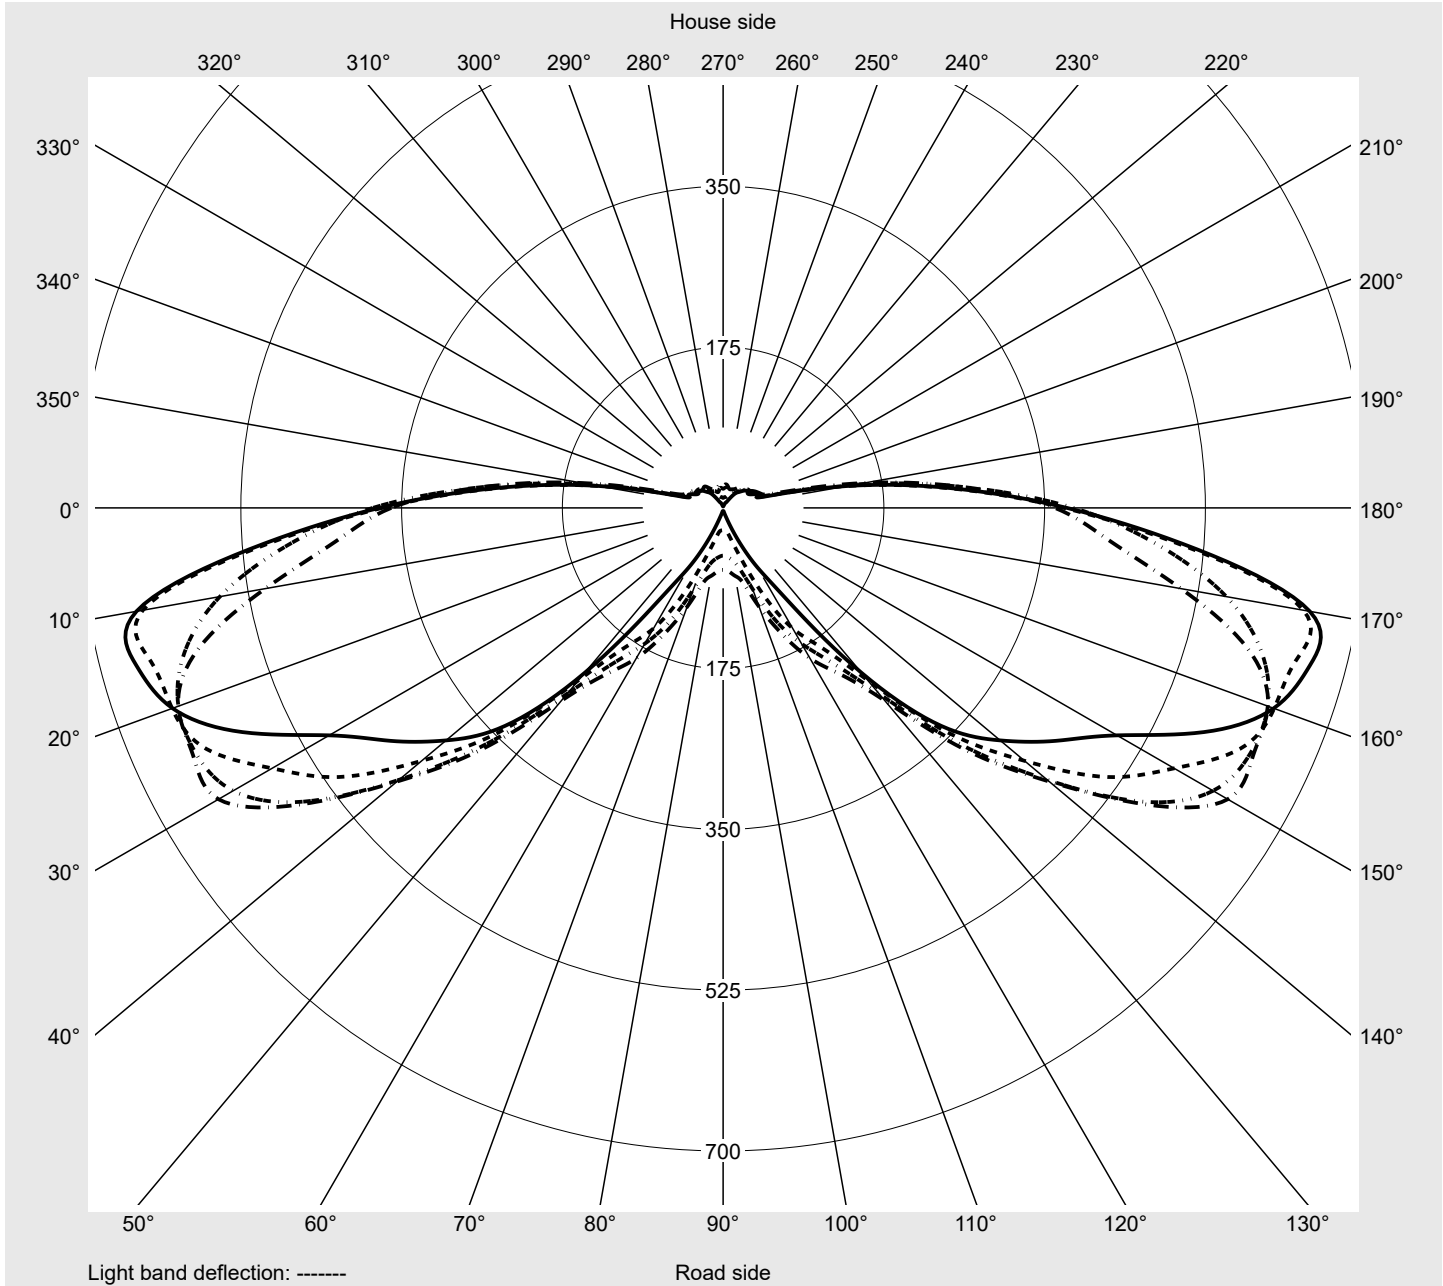

Photometric test report

Family Streetlight 11 mini LED	Order number: 5XC2M51F08GE EAN: 4058352558430	LP number 59453_81
	Version post-top or side-entry mounting Optic asymmetric, extreme wide distribution (ST1.0a) Cover transparent, PMMA Lamps LED 3000 K CRI ≥ 70 Controlgear ECG SITECO iQ Rated values Net luminous flux = 3460 lm Power consumption = 22.7 W Luminous efficacy = 152.4 lm/W	serial documentation 28.09.2023

Luminous intensity in cd/klm C180-0 C195-15 C200-20 C270-90 **Imax: 661 cd/klm**

Luminaire output ratios

Eta	100.0%
Eta 0° - 90°	100.0%
Eta 90° - 180°	0.0%

Luminous intensity class acc. to EN13201-2

Class:	G1
Imax 70°	645.0
Imax 80°	167.3
Imax 90°	0.0
Imax >90°	0.0
Imax >95°	0.0

Measurement conditions

DIN EN 13032 and DIN 5032

Photometric test report

Family Streetlight 11 mini LED	Order number: 5XC2M51F08GE EAN: 4058352558430	LP number 59453_81
---	--	-------------------------------------

Envelope curve in cd/klm **KMK 72.5°** **KMK 70°** **KMK 67.5°** **KMK 65°**

Photometric test report

Family Streetlight 11 mini LED	Order number: 5XC2M51F08GE EAN: 4058352558430	LP number 59453_81
Table of values for luminous intensities		Maximum luminous intensity
siteco		