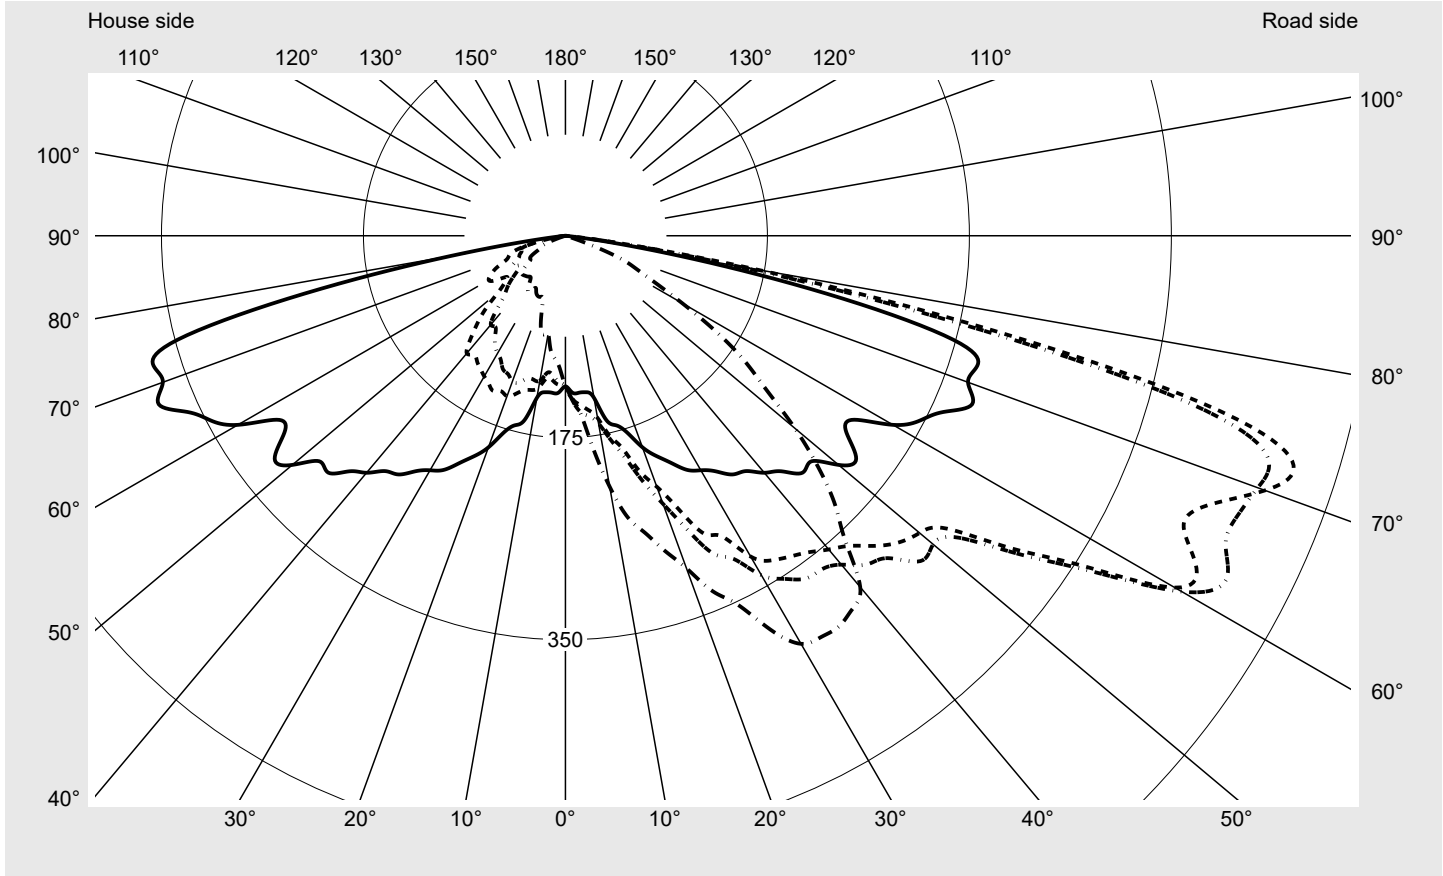

Photometric test report

Family Streetlight 11 mini LED	Order number: 5XC2M51F08GE EAN: 4058352558430	LP number 59453_81
	Version post-top or side-entry mounting Optic asymmetric, extreme wide distribution (ST1.0a) Cover transparent, PMMA Lamps LED 3000 K CRI ≥ 70 Controlgear ECG SITECO iQ Rated values Net luminous flux = 3460 lm Power consumption = 22.7 W Luminous efficacy = 152.4 lm/W	serial documentation 28.09.2023

Luminous intensity in cd/klm C180-0 C195-15 C200-20 C270-90 **Imax: 661 cd/klm**

Luminaire output ratios

Eta	100.0%
Eta 0° - 90°	100.0%
Eta 90° - 180°	0.0%

Luminous intensity class acc. to EN13201-2

Class:	G1
Imax 70°	645.0
Imax 80°	167.3
Imax 90°	0.0
Imax >90°	0.0
Imax >95°	0.0

Measurement conditions

DIN EN 13032 and DIN 5032

Photometric test report

Family Streetlight 11 mini LED	Order number: 5XC2M51F08GE EAN: 4058352558430	LP number 59453_81
---	--	-------------------------------------

Envelope curve in cd/klm **KMK 72.5°** **KMK 70°** **KMK 67.5°** **KMK 65°**

Photometric test report

Family Streetlight 11 mini LED	Order number: 5XC2M51F08GE EAN: 4058352558430	LP number 59453_81
Table of values for luminous intensities		Maximum luminous intensity
siteco		