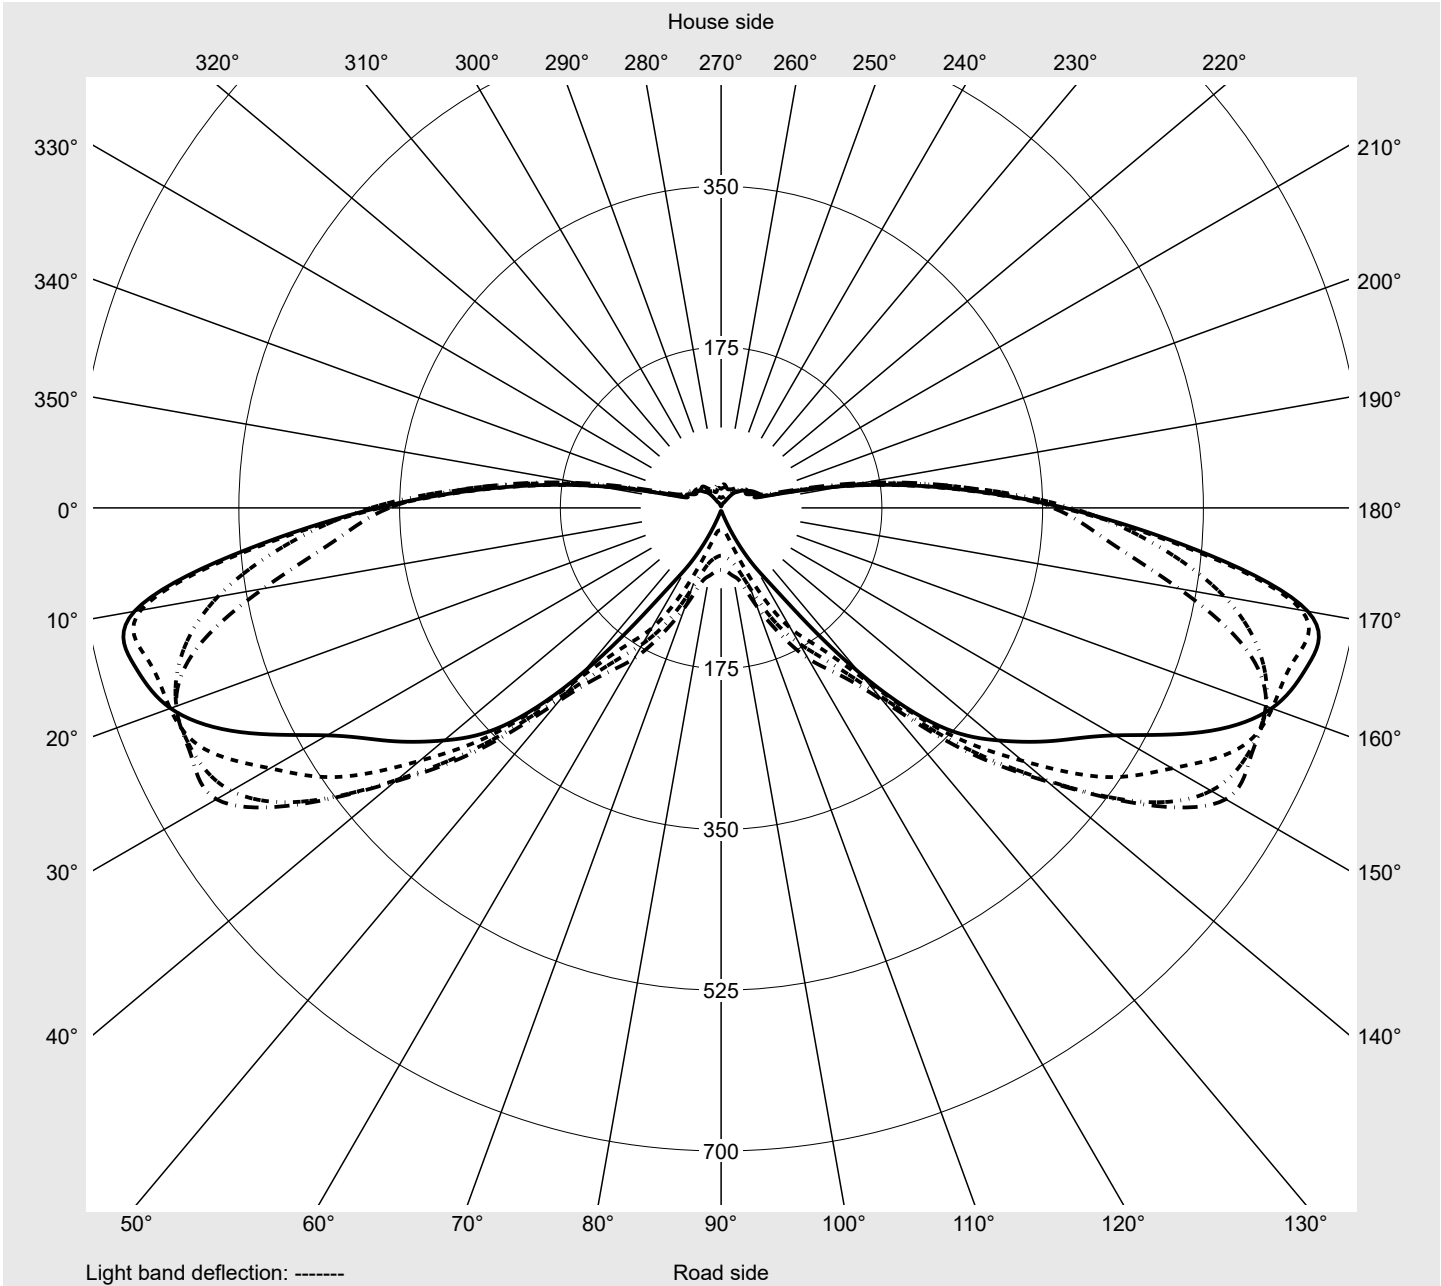

Photometric test report

Family Streetlight 11 mini LED	Order number: 5XC2M51Y08GE EAN: 4058352917275	LP number 59453_120
	Version post-top or side-entry mounting, Smart Interface up/down Optic asymmetric, extreme wide distribution (ST1.0a) Cover transparent, PMMA Lamps LED 3000 K CRI ≥ 70 Controlgear EVG SITECO iQ - Smart Interface Rated values Net luminous flux = 3460 lm Power consumption = 22.3 W Luminous efficacy = 155.2 lm/W	serial documentation 28.09.2023

Luminous intensity in cd/klm C180-0 C195-15 C200-20 C270-90 **Imax: 661 cd/klm**

Luminaire output ratios

Eta	100.0%
Eta 0° - 90°	100.0%
Eta 90° - 180°	0.0%

Luminous intensity class acc. to EN13201-2

Class:	G1
Imax 70°	645.0
Imax 80°	167.3
Imax 90°	0.0
Imax >90°	0.0
Imax >95°	0.0

Measurement conditions

DIN EN 13032 and DIN 5032

Photometric test report

Family Streetlight 11 mini LED	Order number: 5XC2M51Y08GE EAN: 4058352917275	LP number 59453_120
--	--	-------------------------------

Envelope curve in cd/klm **KMK 72.5°** **KMK 70°** **KMK 67.5°** **KMK 65°** **siteco**

Photometric test report

Family Streetlight 11 mini LED	Order number: 5XC2M51Y08GE EAN: 4058352917275	LP number 59453_120
Table of values for luminous intensities		Maximum luminous intensity