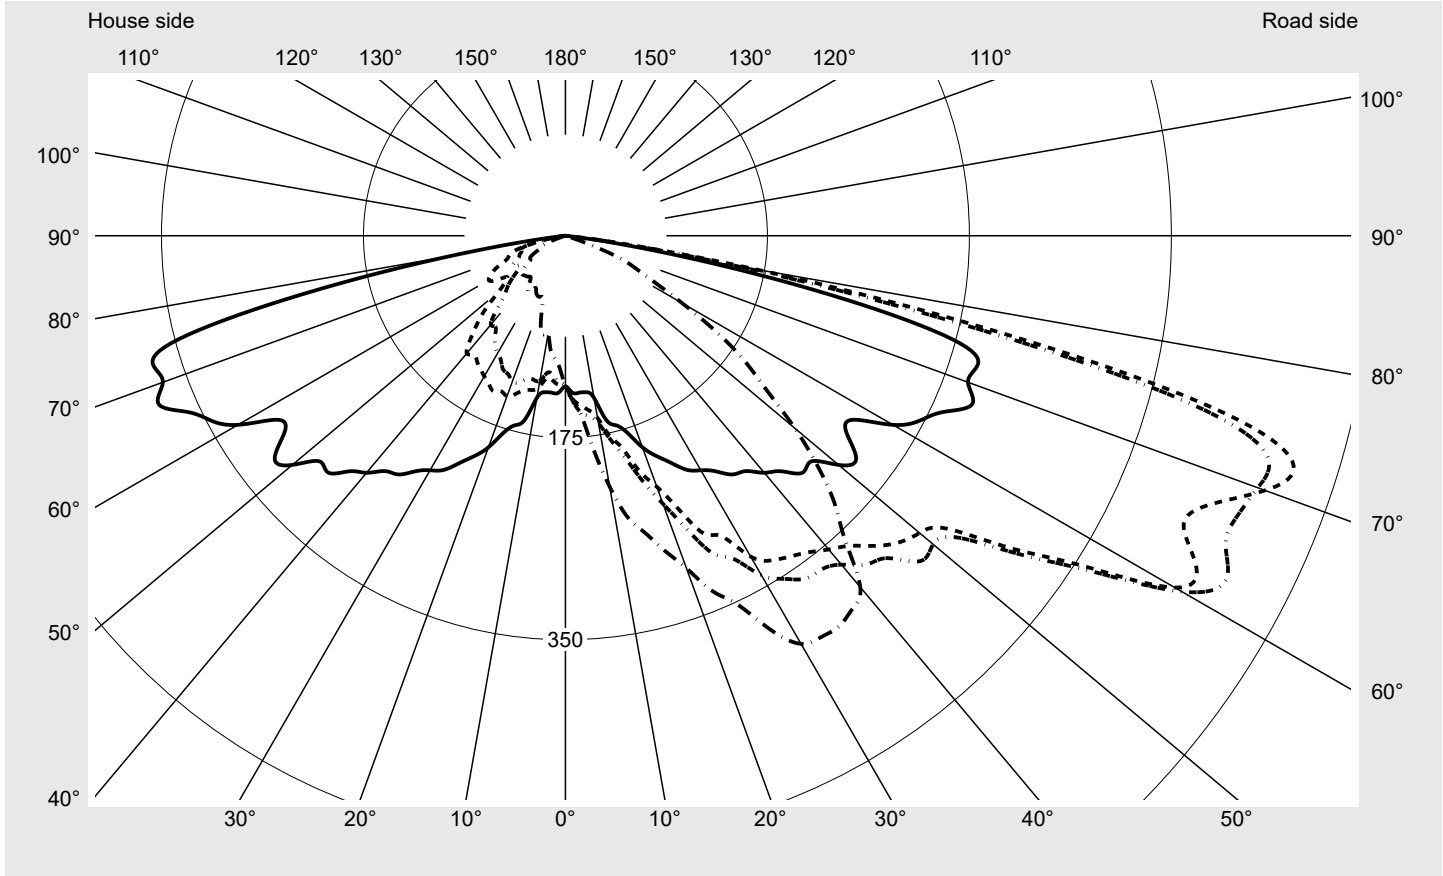

Photometric test report

Family Streetlight 11 mini LED	Order number: 5XC2M51Y08GE EAN: 4058352917275	LP number 59453_120
	Version post-top or side-entry mounting, Smart Interface up/down Optic asymmetric, extreme wide distribution (ST1.0a) Cover transparent, PMMA Lamps LED 3000 K CRI ≥ 70 Controlgear EVG SITECO iQ - Smart Interface Rated values Net luminous flux = 3460 lm Power consumption = 22.3 W Luminous efficacy = 155.2 lm/W	serial documentation 28.09.2023

Luminous intensity in cd/klm C180-0 C195-15 C200-20 C270-90 **Imax: 661 cd/klm**

Luminaire output ratios

Eta	100.0%
Eta 0° - 90°	100.0%
Eta 90° - 180°	0.0%

Luminous intensity class acc. to EN13201-2

Class:	G1
Imax 70°	645.0
Imax 80°	167.3
Imax 90°	0.0
Imax >90°	0.0
Imax >95°	0.0

Measurement conditions

DIN EN 13032 and DIN 5032

Photometric test report

Family Streetlight 11 mini LED	Order number: 5XC2M51Y08GE EAN: 4058352917275	LP number 59453_120
--	--	-------------------------------

Envelope curve in cd/klm **KMK 72.5°** **KMK 70°** **KMK 67.5°** **KMK 65°** **siteco**

Photometric test report

Family Streetlight 11 mini LED	Order number: 5XC2M51Y08GE EAN: 4058352917275	LP number 59453_120
Table of values for luminous intensities		Maximum luminous intensity