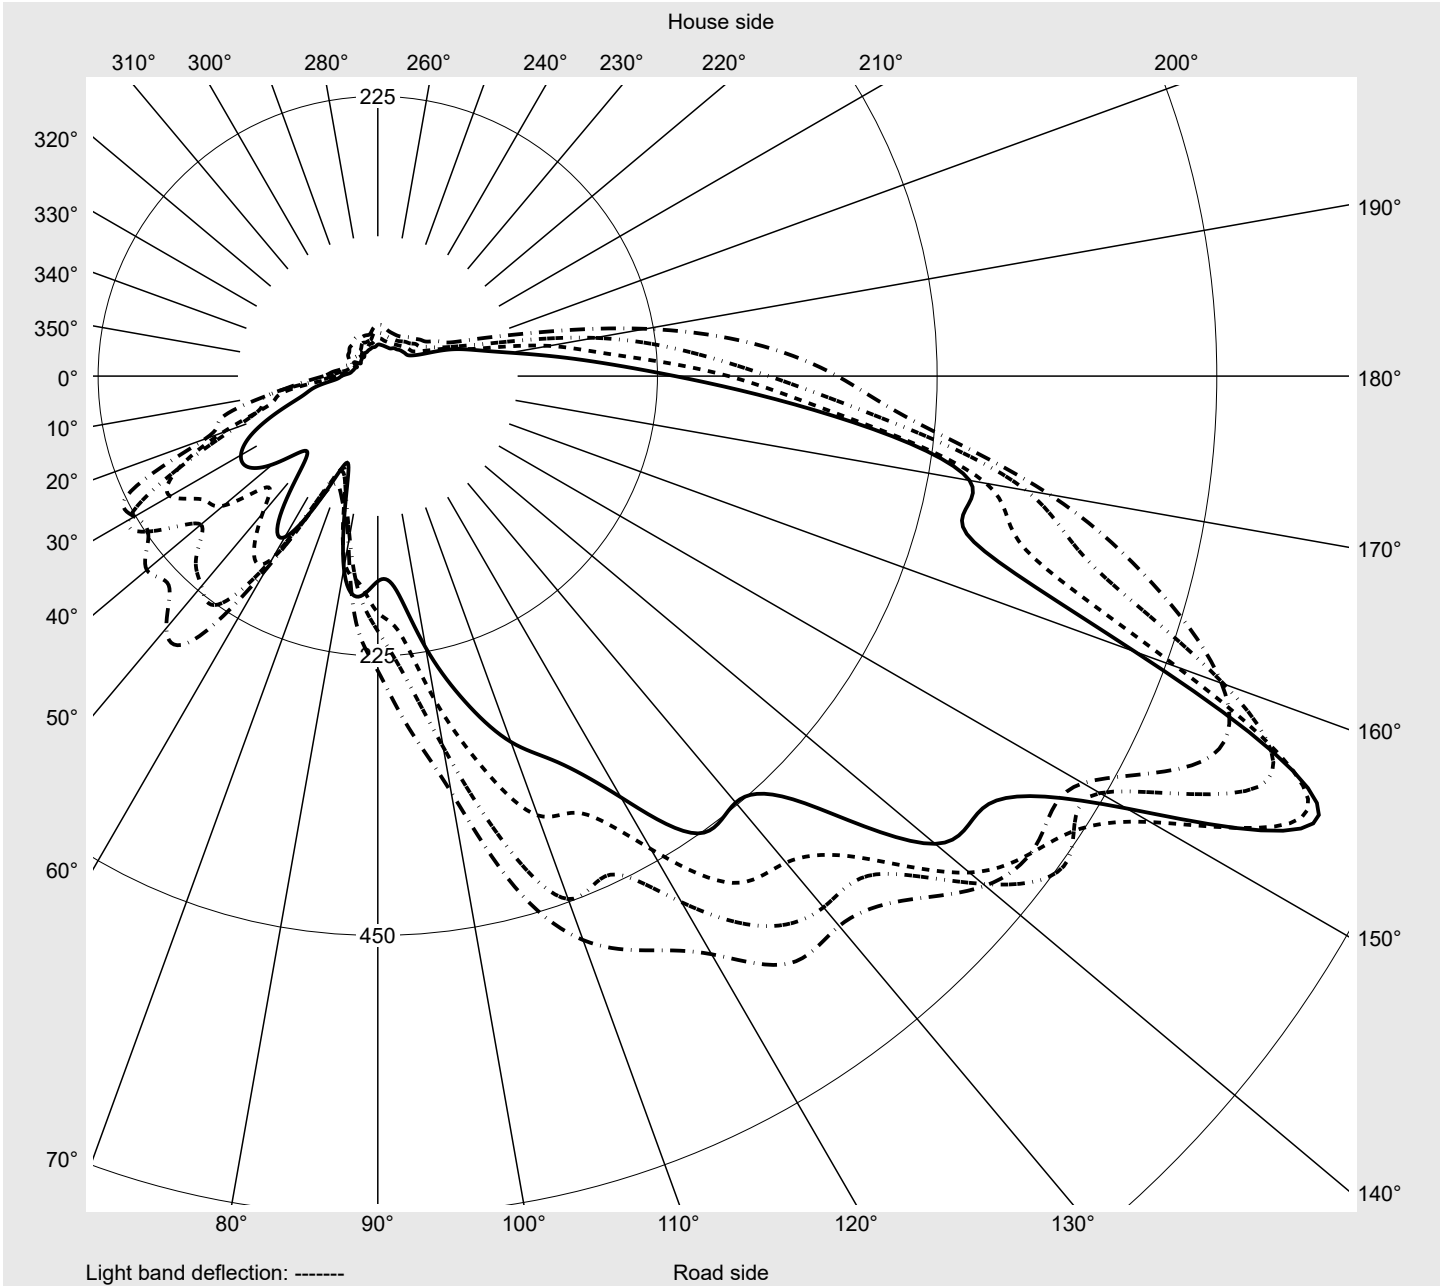

Photometric test report

Family Streetlight 11 mini LED	Order number: 5XC2E61F08HE EAN: 4058352991190	LP number 58931_209
	Version post-top or side-entry mounting Optic pedestrian crossing, asymmetric left distribution (PC-L) Cover transparent, PMMA Lamps LED 2700 K CRI ≥ 70 Controlgear ECG SITECO iQ Rated values Net luminous flux = 6450 lm Power consumption = 58.5 W Luminous efficacy = 110.3 lm/W	serial documentation 28.11.2023

Luminous intensity in cd/klm C180-0 C270-90 C335-155 C340-160 **Imax: 835 cd/klm**

Luminaire output ratios	
Eta	100.0%
Eta 0° - 90°	100.0%
Eta 90° - 180°	0.0%
Measurement conditions	
DIN EN 13032 and DIN 5032	

Luminous intensity class acc. to EN13201-2	
Class:	G3
Imax 70°	745.4
Imax 80°	99.8
Imax 90°	0.0
Imax >90°	0.0
Imax >95°	0.0

Photometric test report

Family Streetlight 11 mini LED	Order number: 5XC2E61F08HE EAN: 4058352991190	LP number 58931_209
--	--	-------------------------------

Envelope curve in cd/klm **KMK 67.5°** **KMK 65°** **KMK 62.5°** **KMK 60°** **siteco**

Photometric test report

Family Streetlight 11 mini LED	Order number: 5XC2E61F08HE EAN: 4058352991190	LP number 58931_209
Table of values for luminous intensities		Maximum luminous intensity
		siteco