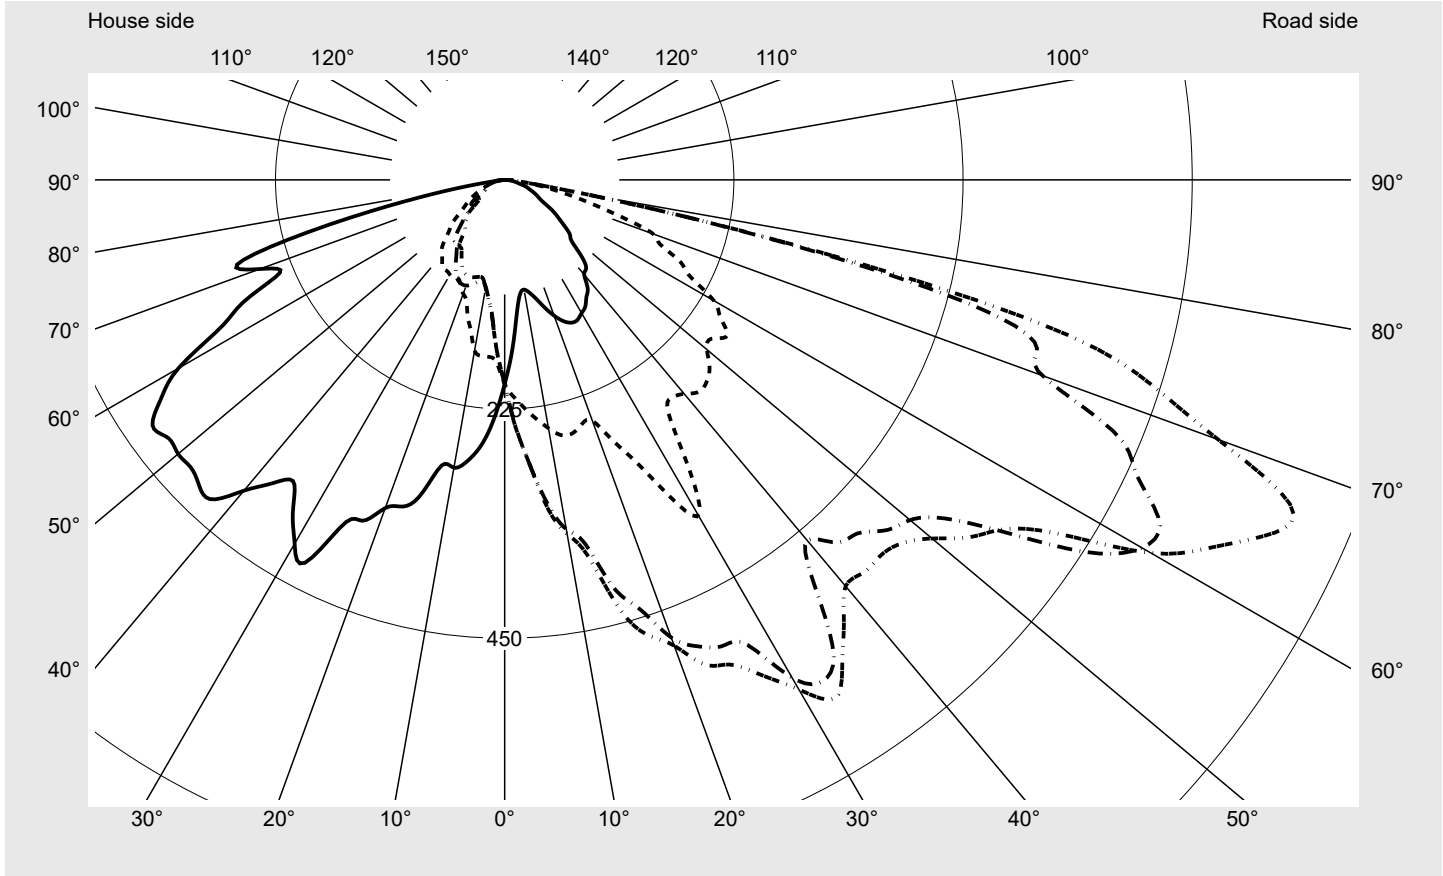

Photometric test report

Family Streetlight 11 mini LED	Order number: 5XC2E61F08HE EAN: 4058352991190	LP number 58931_209
	Version post-top or side-entry mounting Optic pedestrian crossing, asymmetric left distribution (PC-L) Cover transparent, PMMA Lamps LED 2700 K CRI ≥ 70 Controlgear ECG SITECO iQ Rated values Net luminous flux = 6450 lm Power consumption = 58.5 W Luminous efficacy = 110.3 lm/W	serial documentation 28.11.2023

Luminous intensity in cd/klm C180-0 C270-90 C335-155 C340-160 **Imax: 835 cd/klm**

Luminaire output ratios	
Eta	100.0%
Eta 0° - 90°	100.0%
Eta 90° - 180°	0.0%
Measurement conditions	
DIN EN 13032 and DIN 5032	

Luminous intensity class acc. to EN13201-2	
Class:	G3
Imax 70°	745.4
Imax 80°	99.8
Imax 90°	0.0
Imax >90°	0.0
Imax >95°	0.0

Photometric test report

Family Streetlight 11 mini LED	Order number: 5XC2E61F08HE EAN: 4058352991190	LP number 58931_209
--	--	-------------------------------

Envelope curve in cd/klm **KMK 67.5°** **KMK 65°** **KMK 62.5°** **KMK 60°** **siteco**

Photometric test report

Family Streetlight 11 mini LED	Order number: 5XC2E61F08HE EAN: 4058352991190	LP number 58931_209
Table of values for luminous intensities		Maximum luminous intensity
		siteco