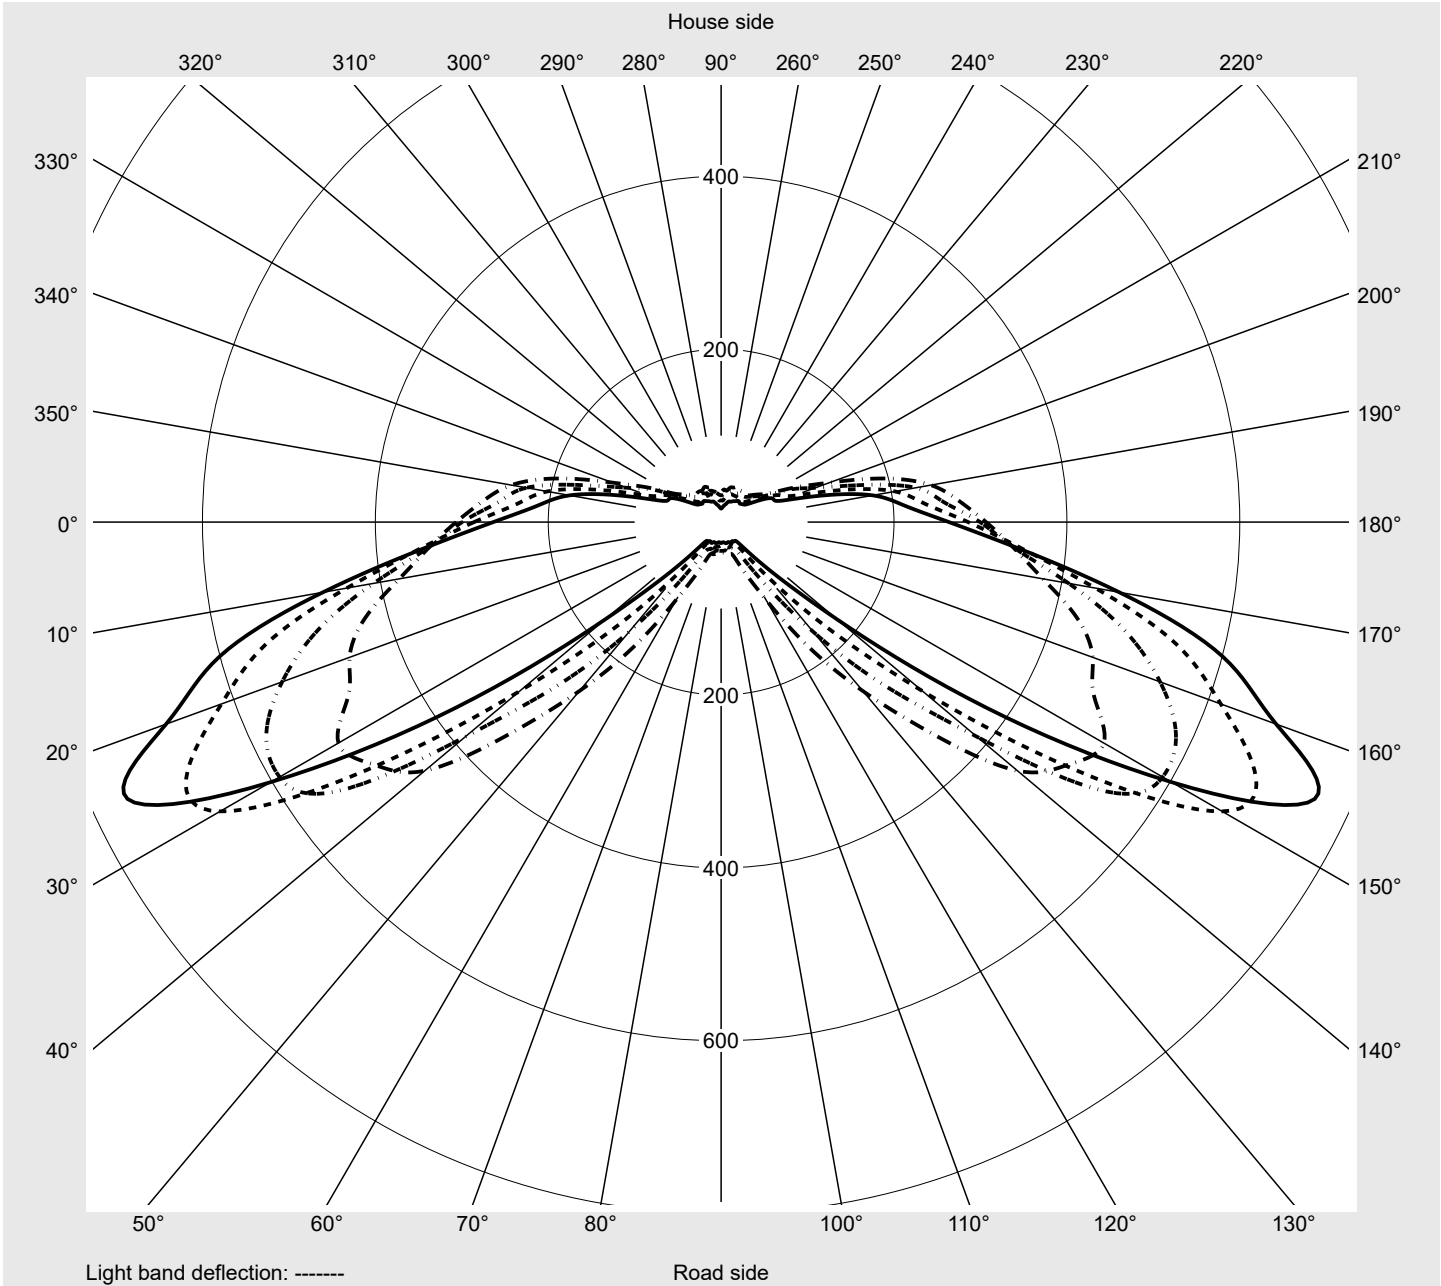

Photometric test report

| | | |
|--|--|--|
| Family Streetlight 31 micro | Order number: 5XH1D3AS08DA EAN: 4069025101440 | LP number 59076_2325 |
| | Version post-top or side-entry mounting, Smart Interface up Optic direct, asymmetric wide distribution S100003 Cover toughened safety glass Lamps LED 3000 K CRI ≥ 70 Controlgear ECG SITECO - Smart Interface Rated values Net luminous flux = 4940 lm Power consumption = 37.7 W Luminous efficacy = 131 lm/W | serial documentation 17.04.2024 |

Luminous intensity in cd/klm C180-0 C205-25 C210-30 C270-90 **Imax: 758 cd/klm**

Luminaire output ratios

| | |
|----------------|--------|
| Eta | 100.0% |
| Eta 0° - 90° | 100.0% |
| Eta 90° - 180° | 0.0% |

Luminous intensity class acc. to EN13201-2

| | |
|-----------|-------|
| Class: | G3 |
| Imax 70° | 757.8 |
| Imax 80° | 95.1 |
| Imax 90° | 0.0 |
| Imax >90° | 0.0 |
| Imax >95° | 0.0 |

Measurement conditions

Envelope curve in cd/klm **KMK 70°** **KMK 67.5°** **KMK 65°** **KMK 62.5°** **siteco**

Photometric test report

| | | |
|---------------------------------------|--|--------------------------------|
| Family Streetlight 31 micro | Order number: 5XH1D3AS08DA EAN: 4069025101440 | LP number 59076_2325 |
|---------------------------------------|--|--------------------------------|