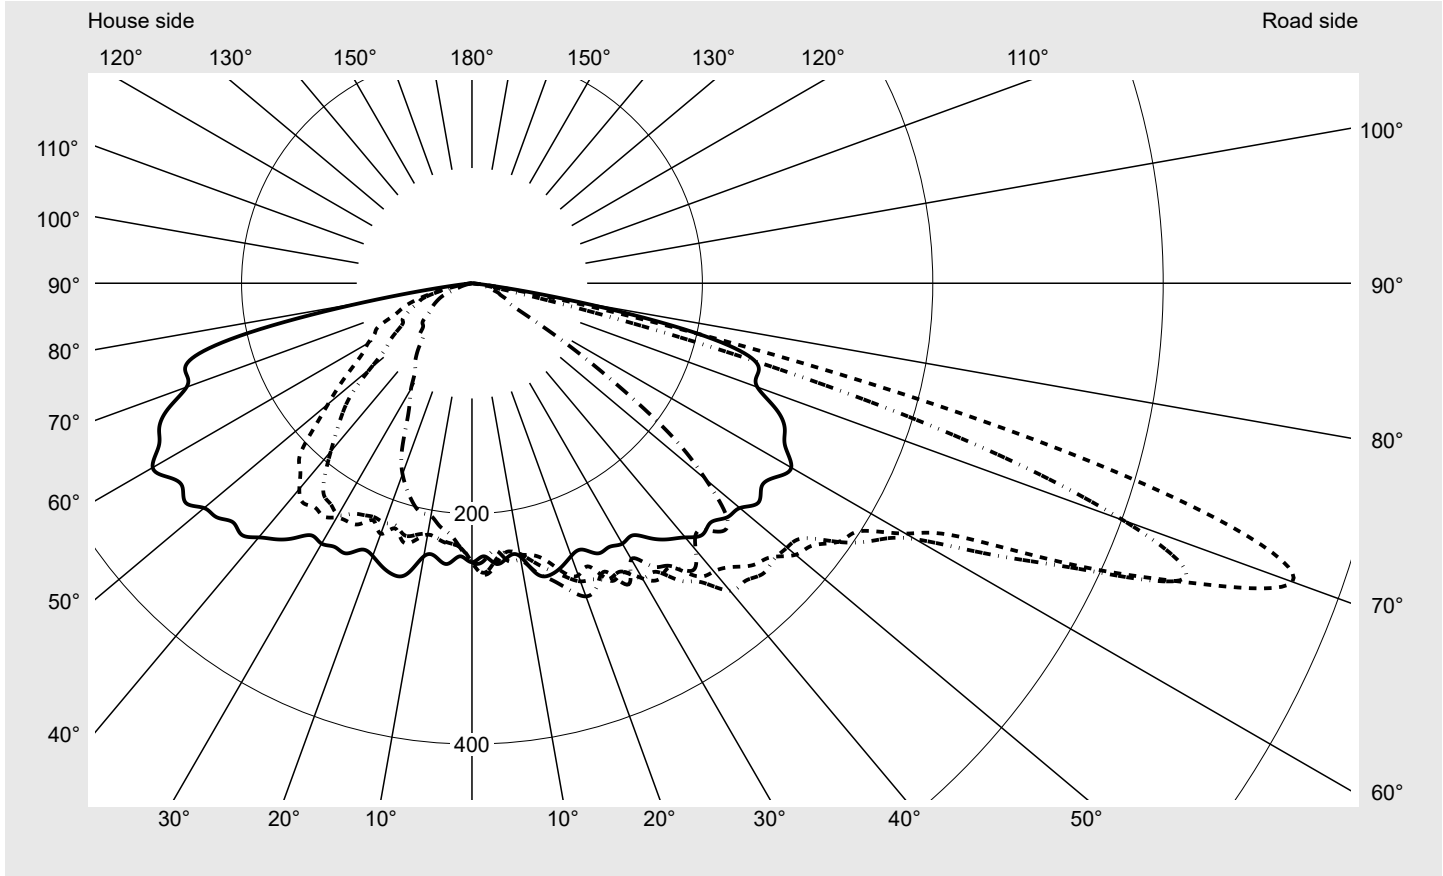

Photometric test report

| | | |
|--|--|--|
| Family Streetlight 31 micro | Order number: 5XH1D3AS08DA EAN: 4069025101440 | LP number 59076_2325 |
| | Version post-top or side-entry mounting, Smart Interface up Optic direct, asymmetric wide distribution S100003 Cover toughened safety glass Lamps LED 3000 K CRI ≥ 70 Controlgear ECG SITECO - Smart Interface Rated values Net luminous flux = 4940 lm Power consumption = 37.7 W Luminous efficacy = 131 lm/W | serial documentation 17.04.2024 |

Luminous intensity in cd/klm C180-0 C205-25 C210-30 C270-90 **Imax: 758 cd/klm**

Luminaire output ratios

| | |
|----------------|--------|
| Eta | 100.0% |
| Eta 0° - 90° | 100.0% |
| Eta 90° - 180° | 0.0% |

Envelope curve in cd/klm **KMK 70°** **KMK 67.5°** **KMK 65°** **KMK 62.5°** **siteco**

Photometric test report

| | | |
|---------------------------------------|--|--------------------------------|
| Family Streetlight 31 micro | Order number: 5XH1D3AS08DA EAN: 4069025101440 | LP number 59076_2325 |
|---------------------------------------|--|--------------------------------|