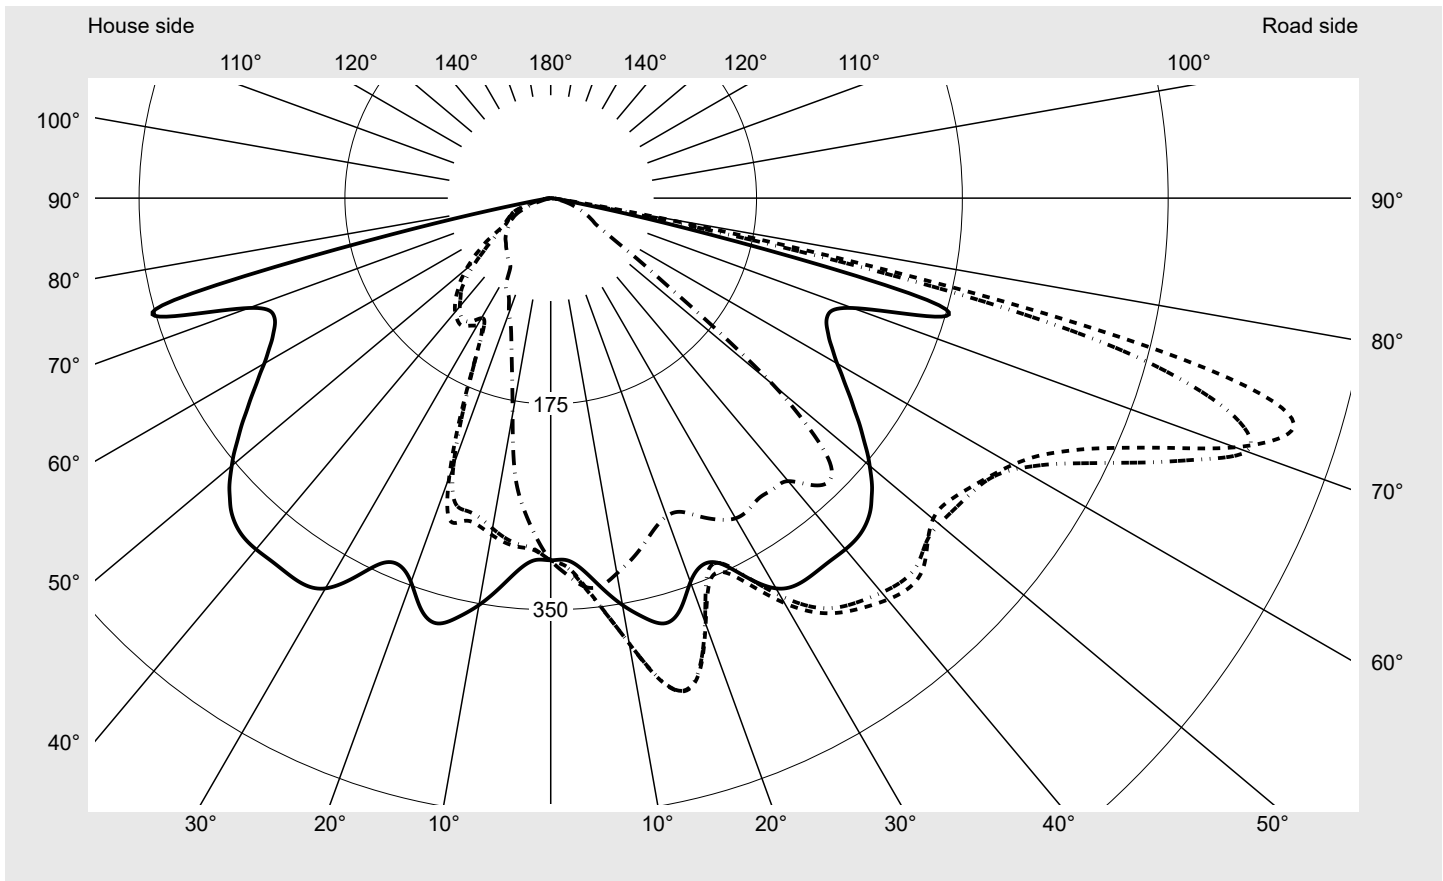

Photometric test report

Family Streetlight 31 micro toolless	Order number: 5XH5B31T08DA EAN: 4069025103000	LP number 59065_2241
	Version post-top or side-entry mounting, Smart Interface up/down Optic direct, asymmetric wide distribution S050003 Cover toughened safety glass Lamps LED 3000 K CRI ≥ 70 Controlgear ECG SITECO - Smart Interface Rated values Net luminous flux = 4940 lm Power consumption = 37.7 W Luminous efficacy = 131 lm/W	serial documentation 18.04.2024

Luminous intensity in cd/klm C180-0 C205-25 C207,5-27,5 C270-90 **Imax: 661 cd/klm**

Luminaire output ratios	
Eta	100.0%
Eta 0° - 90°	100.0%
Eta 90° - 180°	0.0%

Luminous intensity class acc. to EN13201-2	
Class:	G3
Imax 70°	629.6
Imax 80°	99.6
Imax 90°	0.0
Imax >90°	0.0
Imax >95°	0.0