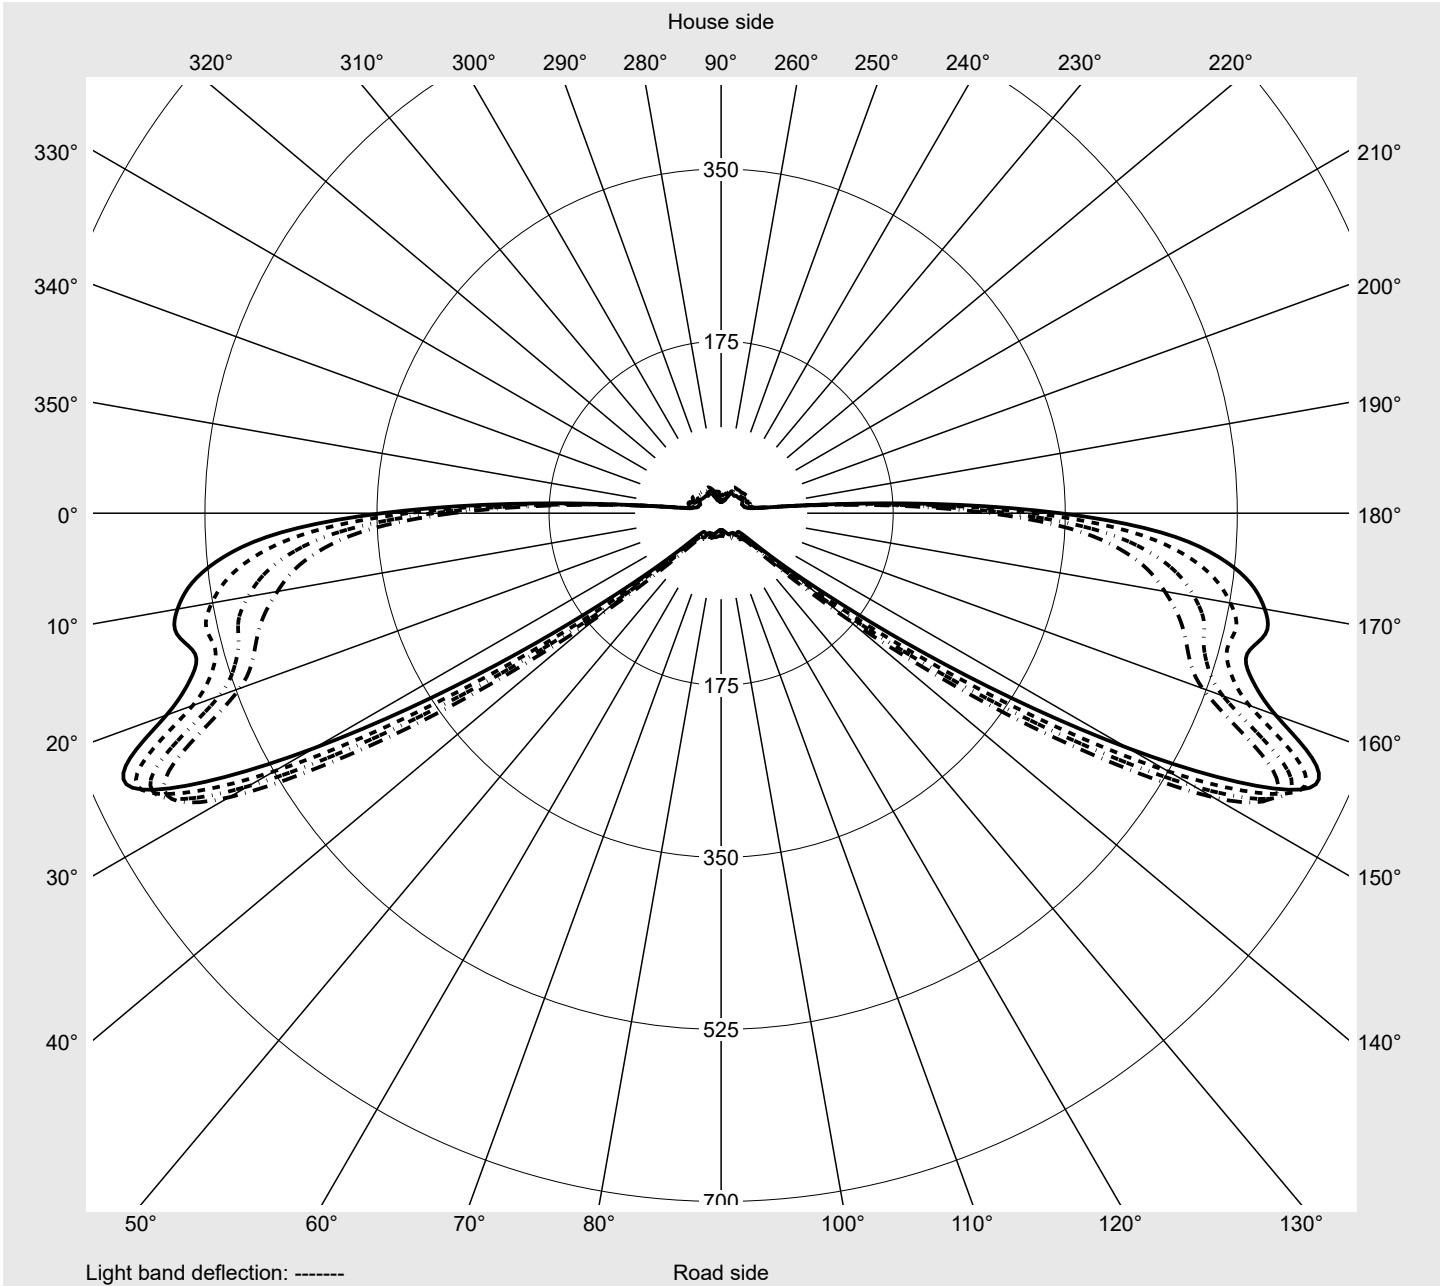

Photometric test report

Family Streetlight 31 micro toolless	Order number: 5XH5B31T08DA EAN: 4069025103000	LP number 59065_2241
	Version post-top or side-entry mounting, Smart Interface up/down Optic direct, asymmetric wide distribution S050003 Cover toughened safety glass Lamps LED 3000 K CRI ≥ 70 Controlgear ECG SITECO - Smart Interface Rated values Net luminous flux = 4940 lm Power consumption = 37.7 W Luminous efficacy = 131 lm/W	serial documentation 18.04.2024

Luminous intensity in cd/klm C180-0 C205-25 C207,5-27,5 C270-90 **Imax: 661 cd/klm**

Luminaire output ratios	
Eta	100.0%
Eta 0° - 90°	100.0%
Eta 90° - 180°	0.0%

Luminous intensity class acc. to EN13201-2	
Class:	G3
Imax 70°	629.6
Imax 80°	99.6
Imax 90°	0.0
Imax >90°	0.0
Imax >95°	0.0

Measurement conditions
DIN EN 13032 and DIN 5032

Photometric test report

Family Streetlight 31 micro toolless	Order number: 5XH5B31T08DA EAN: 4069025103000	LP number 59065_2241
--	--	--------------------------------

Envelope curve in cd/klm **KMK 73°** **KMK 72°** **KMK 71°** **KMK 70°** **siteco**

Photometric test report

Family Streetlight 31 micro toolless	Order number: 5XH5B31T08DA EAN: 4069025103000	LP number 59065_2241
Table of values for luminous intensities		Maximum luminous intensity
		siteco