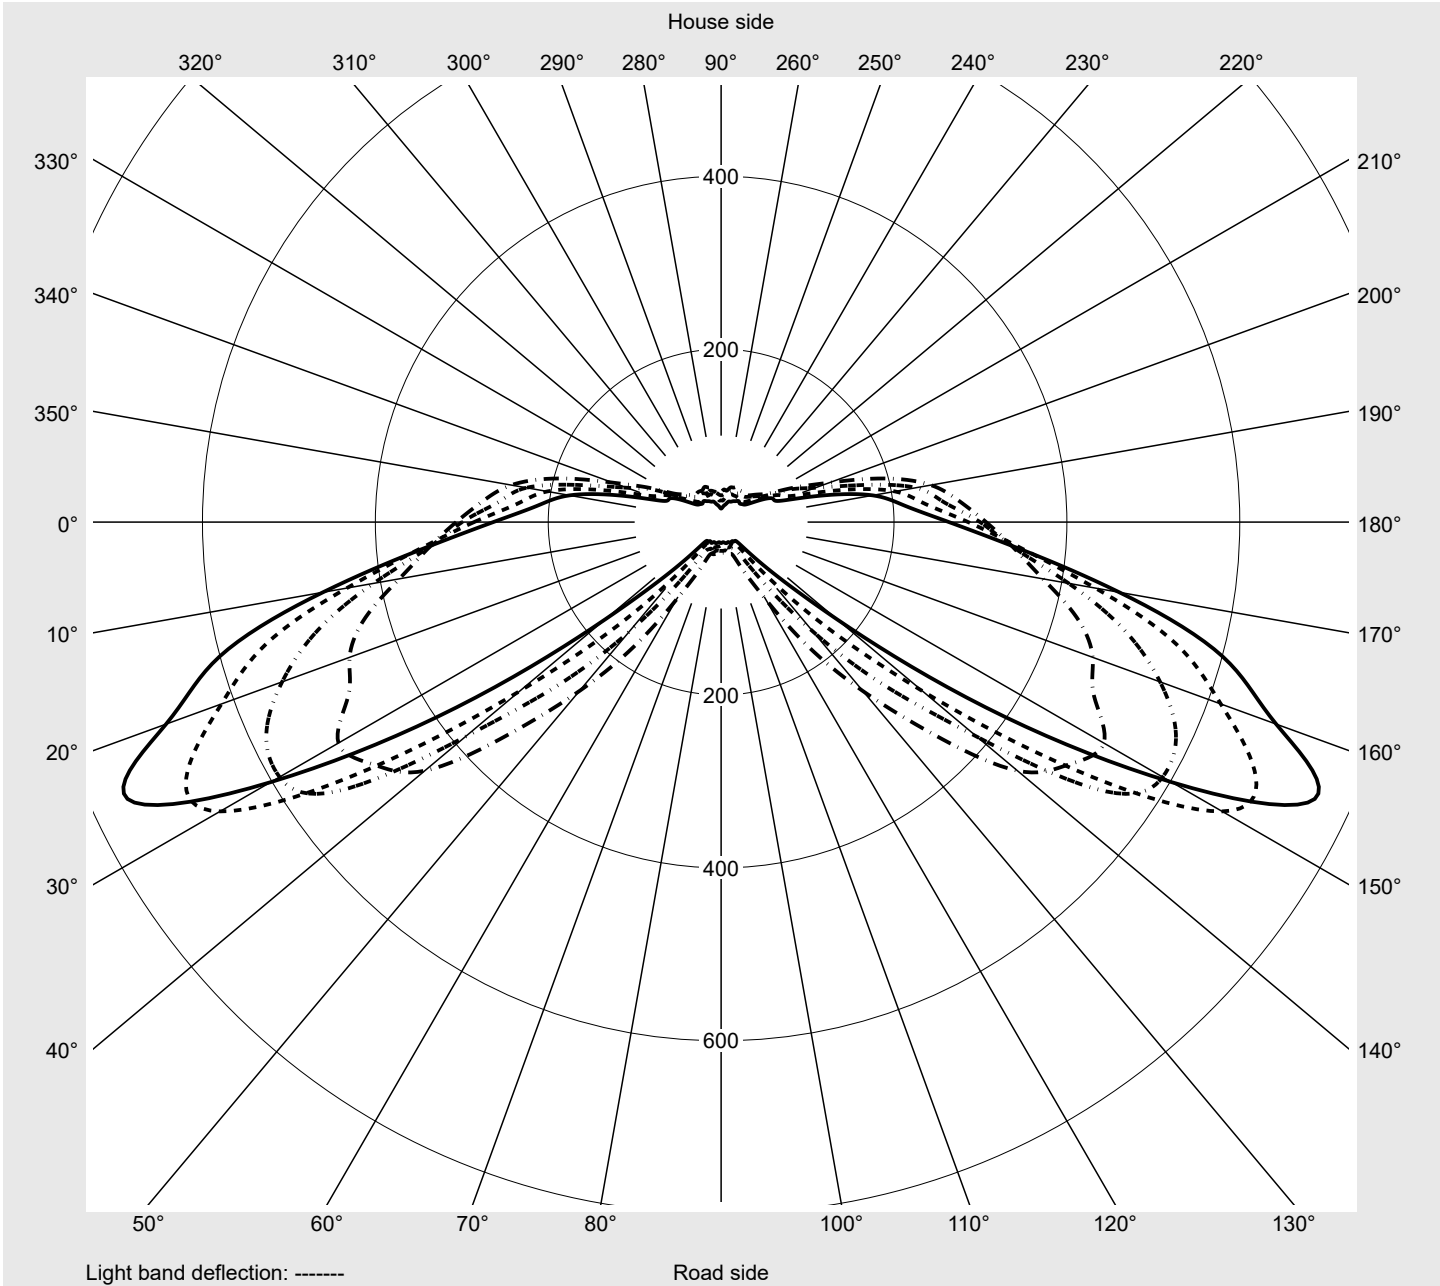

Photometric test report

Family Streetlight 31 micro toolless	Order number: 5XH5D31R08CA EAN: 4069025103116	LP number 59076_2390
	Version post-top or side-entry mounting, Smart Interface down Optic direct, asymmetric wide distribution S100003 Cover toughened safety glass Lamps LED 3000 K CRI ≥ 70 Controlgear ECG SITECO - Smart Interface Rated values Net luminous flux = 1440 lm Power consumption = 10.2 W Luminous efficacy = 141.2 lm/W	serial documentation 18.04.2024

Luminous intensity in cd/klm C180-0 C205-25 C210-30 C270-90 **Imax: 758 cd/klm**

Luminaire output ratios

Eta	100.0%
Eta 0° - 90°	100.0%
Eta 90° - 180°	0.0%

Luminous intensity class acc. to EN13201-2

Class:	G3
Imax 70°	757.8
Imax 80°	95.1
Imax 90°	0.0
Imax >90°	0.0
Imax >95°	0.0

Measurement conditions

DIN EN 13032 and DIN 5032

Photometric test report

Family Streetlight 31 micro toolless	Order number: 5XH5D31R08CA EAN: 4069025103116	LP number 59076_2390
--	--	---------------------------------------

Envelope curve in cd/klm **KMK 70°** **KMK 67.5°** **KMK 65°** **KMK 62.5°** **siteco**

Photometric test report

Family Streetlight 31 micro toolless	Order number: 5XH5D31R08CA EAN: 4069025103116	LP number 59076_2390
Table of values for luminous intensities		Maximum luminous intensity
		siteco