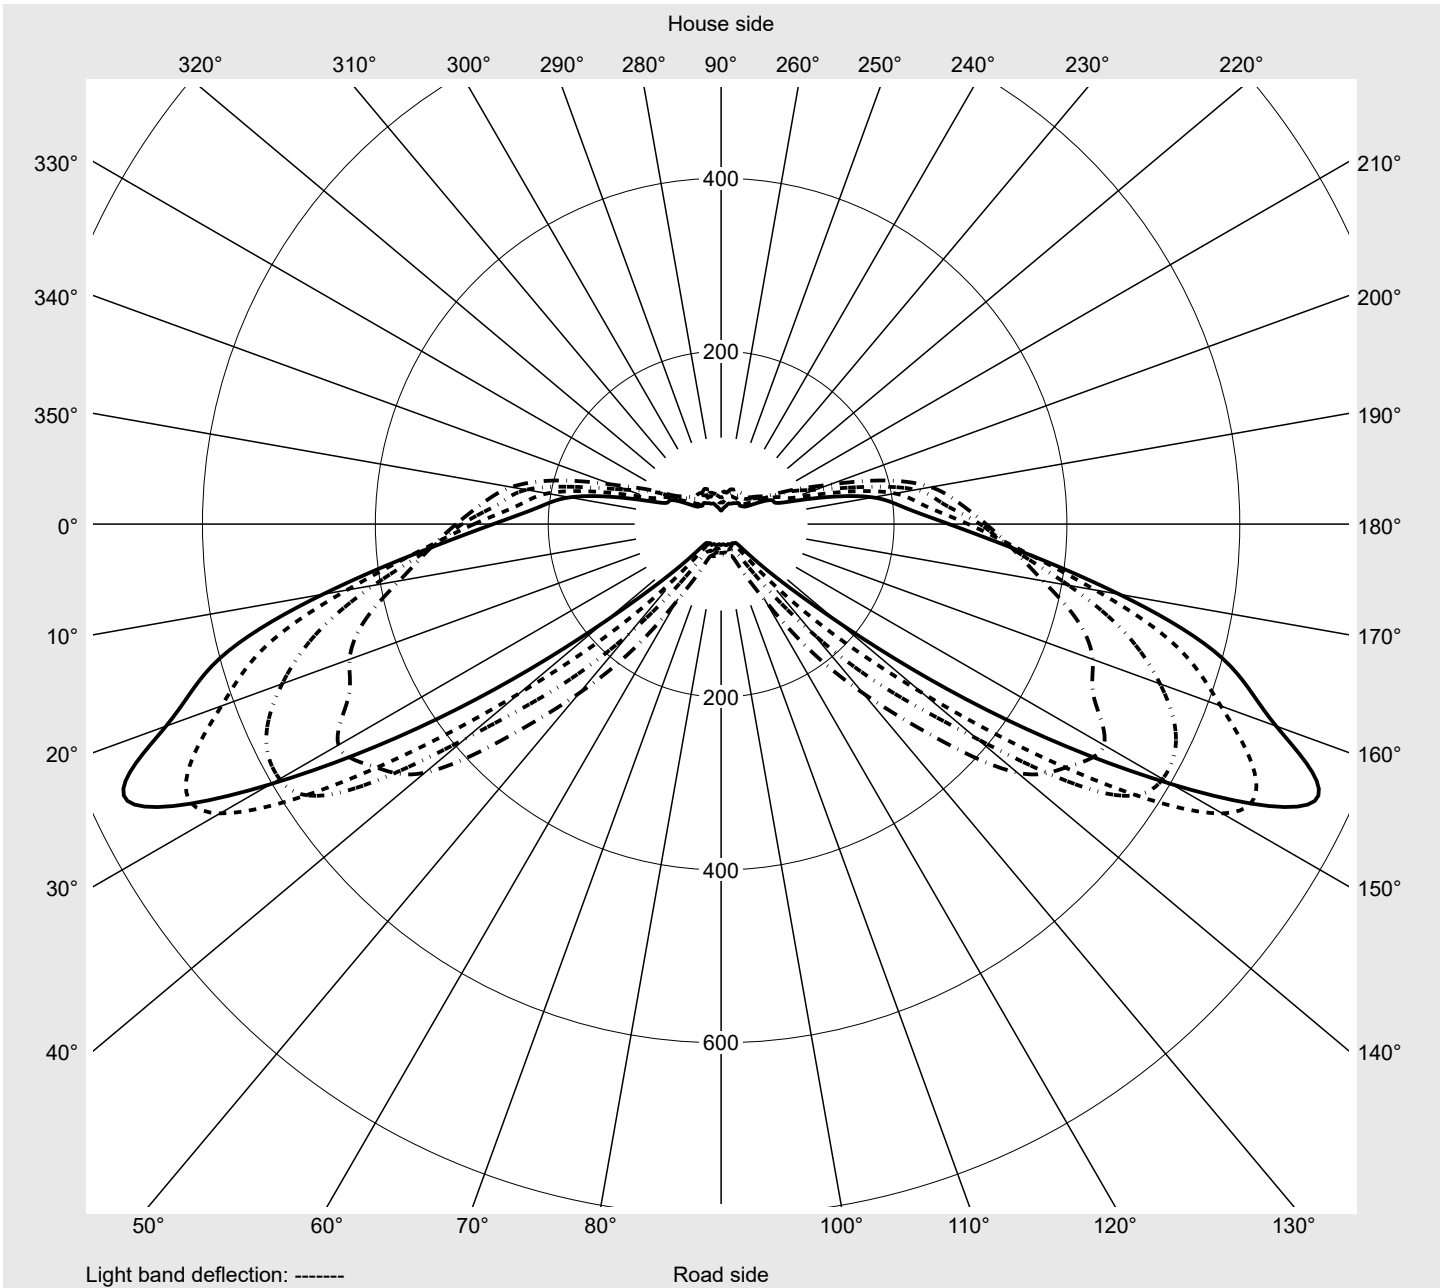

Photometric test report

Family Streetlight 31 micro toolless	Order number: 5XH5D31S08CA EAN: 4069025103130	LP number 59076_2410
	Version post-top or side-entry mounting, Smart Interface up Optic direct, asymmetric wide distribution S100003 Cover toughened safety glass Lamps LED 3000 K CRI ≥ 70 Controlgear ECG SITECO - Smart Interface Rated values Net luminous flux = 1440 lm Power consumption = 10.2 W Luminous efficacy = 141.2 lm/W	serial documentation 18.04.2024

Luminous intensity in cd/klm C180-0 C205-25 C210-30 C270-90 **Imax: 758 cd/klm**

Luminaire output ratios

Eta	100.0%
Eta 0° - 90°	100.0%
Eta 90° - 180°	0.0%

Luminous intensity class acc. to EN13201-2

Class:	G3
Imax 70°	757.8
Imax 80°	95.1
Imax 90°	0.0
Imax >90°	0.0
Imax >95°	0.0

Measurement conditions

DIN EN 13032 and DIN 5032

Photometric test report

Family Streetlight 31 micro toolless	Order number: 5XH5D31S08CA EAN: 4069025103130	LP number 59076_2410
--	--	--------------------------------

Envelope curve in cd/klm **KMK 70°** **KMK 67.5°** **KMK 65°** **KMK 62.5°** **siteco**

Photometric test report

Family Streetlight 31 micro toolless	Order number: 5XH5D31S08CA EAN: 4069025103130	LP number 59076_2410
Table of values for luminous intensities		Maximum luminous intensity
		siteco