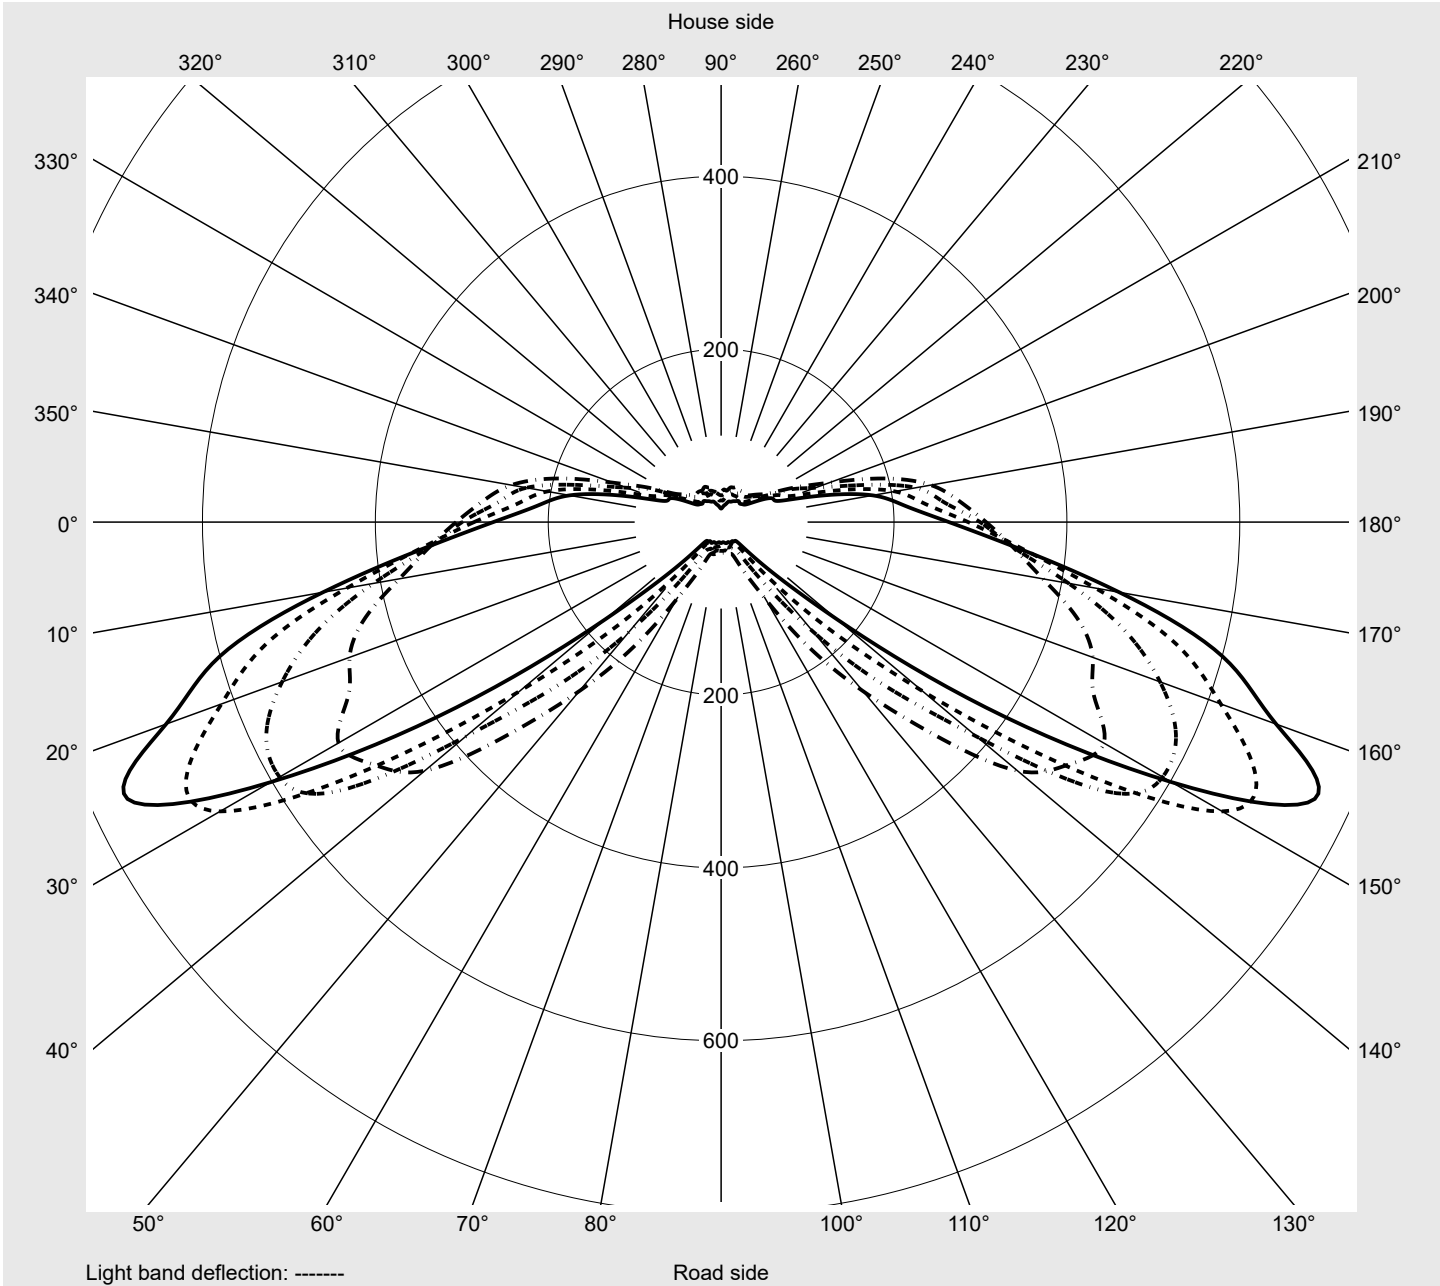

Photometric test report

Family Streetlight 31 micro toolless	Order number: 5XH5D31S08DA EAN: 4069025103147	LP number 59076_2420
	Version post-top or side-entry mounting, Smart Interface up Optic direct, asymmetric wide distribution S100003 Cover toughened safety glass Lamps LED 3000 K CRI ≥ 70 Controlgear ECG SITECO - Smart Interface Rated values Net luminous flux = 4940 lm Power consumption = 37.7 W Luminous efficacy = 131 lm/W	serial documentation 18.04.2024

Luminous intensity in cd/klm C180-0 C205-25 C210-30 C270-90 **Imax: 758 cd/klm**

Luminaire output ratios

Eta	100.0%
Eta 0° - 90°	100.0%
Eta 90° - 180°	0.0%

Luminous intensity class acc. to EN13201-2

Class:	G3
Imax 70°	757.8
Imax 80°	95.1
Imax 90°	0.0
Imax >90°	0.0
Imax >95°	0.0

Measurement conditions

DIN EN 13032 and DIN 5032

Photometric test report

Family Streetlight 31 micro toolless	Order number: 5XH5D31S08DA EAN: 4069025103147	LP number 59076_2420
--	--	--------------------------------

Envelope curve in cd/klm **KMK 70°** **KMK 67.5°** **KMK 65°** **KMK 62.5°** **siteco**

Photometric test report

Family Streetlight 31 micro toolless	Order number: 5XH5D31S08DA EAN: 4069025103147	LP number 59076_2420
Table of values for luminous intensities		Maximum luminous intensity
		siteco