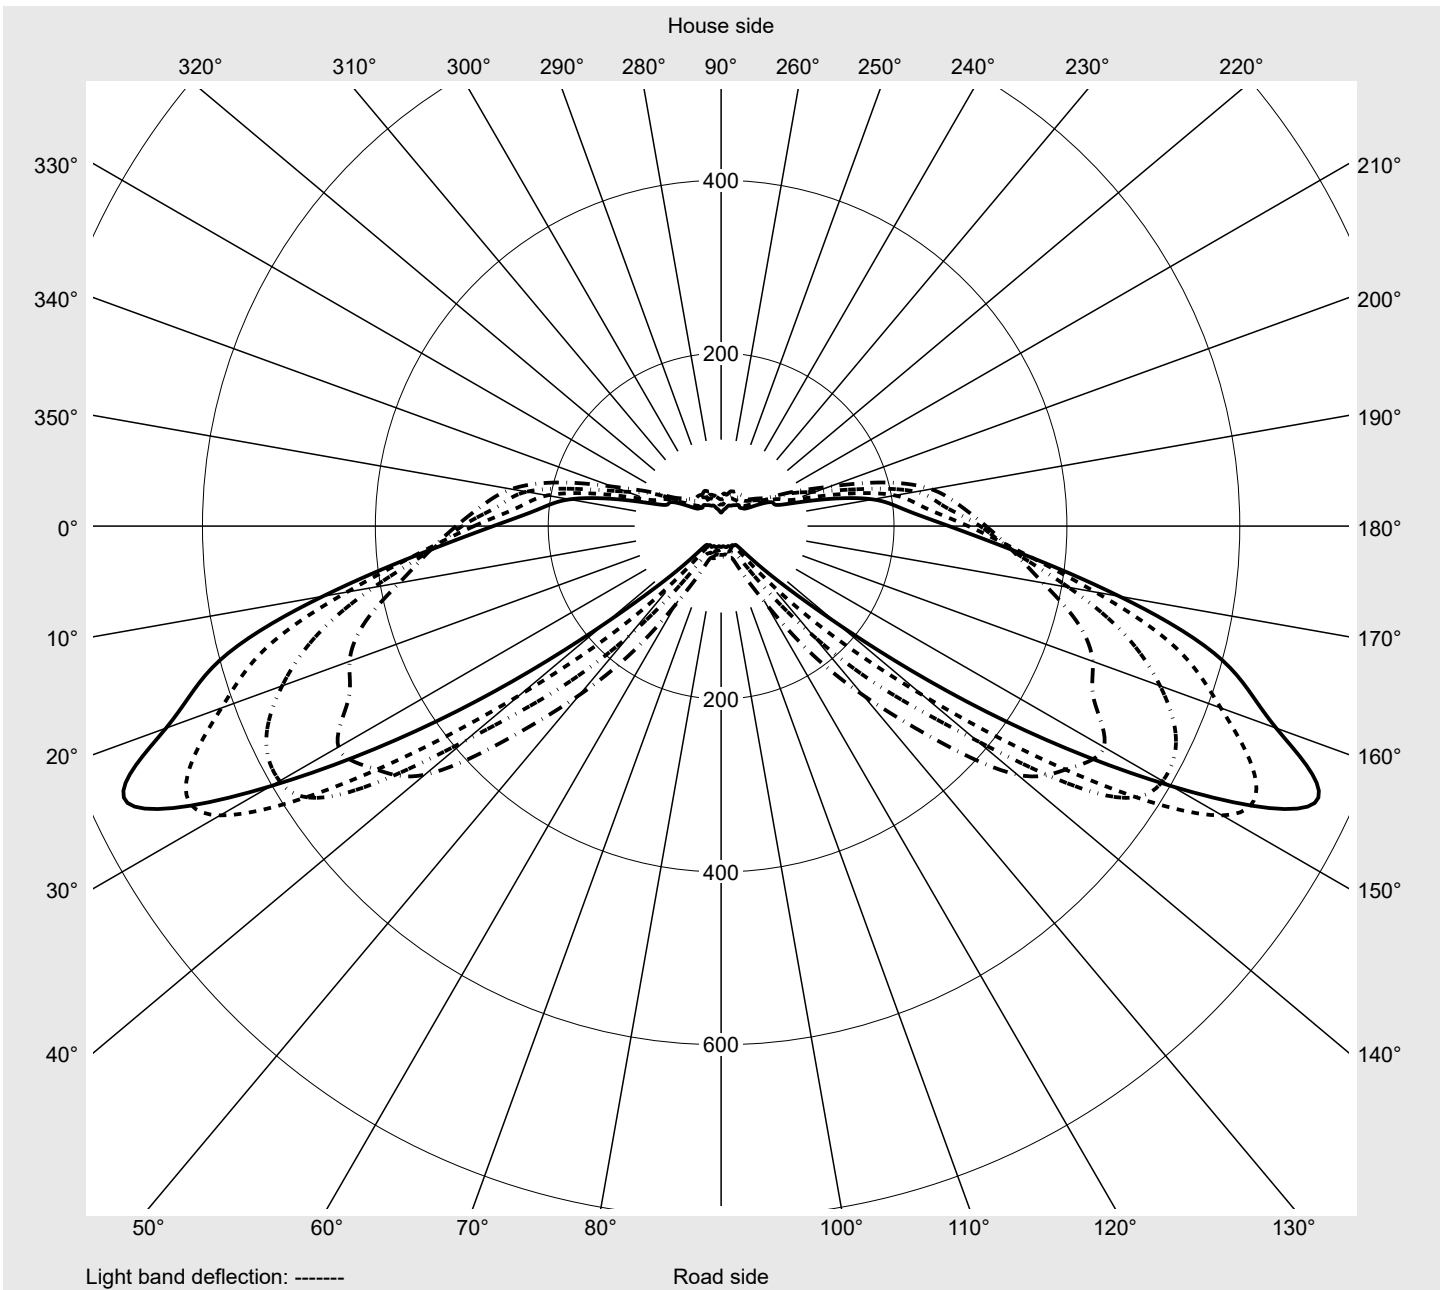

Photometric test report

Family Streetlight 31 micro toolless	Order number: 5XH5D3AB08CA EAN: 4069025103291	LP number 59076_2375
	Version post-top or side-entry mounting Optic direct, asymmetric wide distribution S100003 Cover toughened safety glass Lamps LED 3000 K CRI ≥ 70 Controlgear ECG SITECO Rated values Net luminous flux = 1440 lm Power consumption = 10.3 W Luminous efficacy = 139.8 lm/W	serial documentation 18.04.2024

Luminous intensity in cd/klm C180-0 C205-25 C210-30 C270-90 **Imax: 758 cd/klm**

Luminaire output ratios

Eta	100.0%
Eta 0° - 90°	100.0%
Eta 90° - 180°	0.0%

Luminous intensity class acc. to EN13201-2

Class:	G3
Imax 70°	757.8
Imax 80°	95.1
Imax 90°	0.0
Imax >90°	0.0
Imax >95°	0.0

Measurement conditions

DIN EN 13032 and DIN 5032

Photometric test report

Family Streetlight 31 micro toolless	Order number: 5XH5D3AB08CA EAN: 4069025103291	LP number 59076_2375
--	--	---------------------------------------

Envelope curve in cd/klm **KMK 70°** **KMK 67.5°** **KMK 65°** **KMK 62.5°** **siteco**

Photometric test report

Family Streetlight 31 micro toolless	Order number: 5XH5D3AB08CA EAN: 4069025103291	LP number 59076_2375
--	--	---------------------------------------