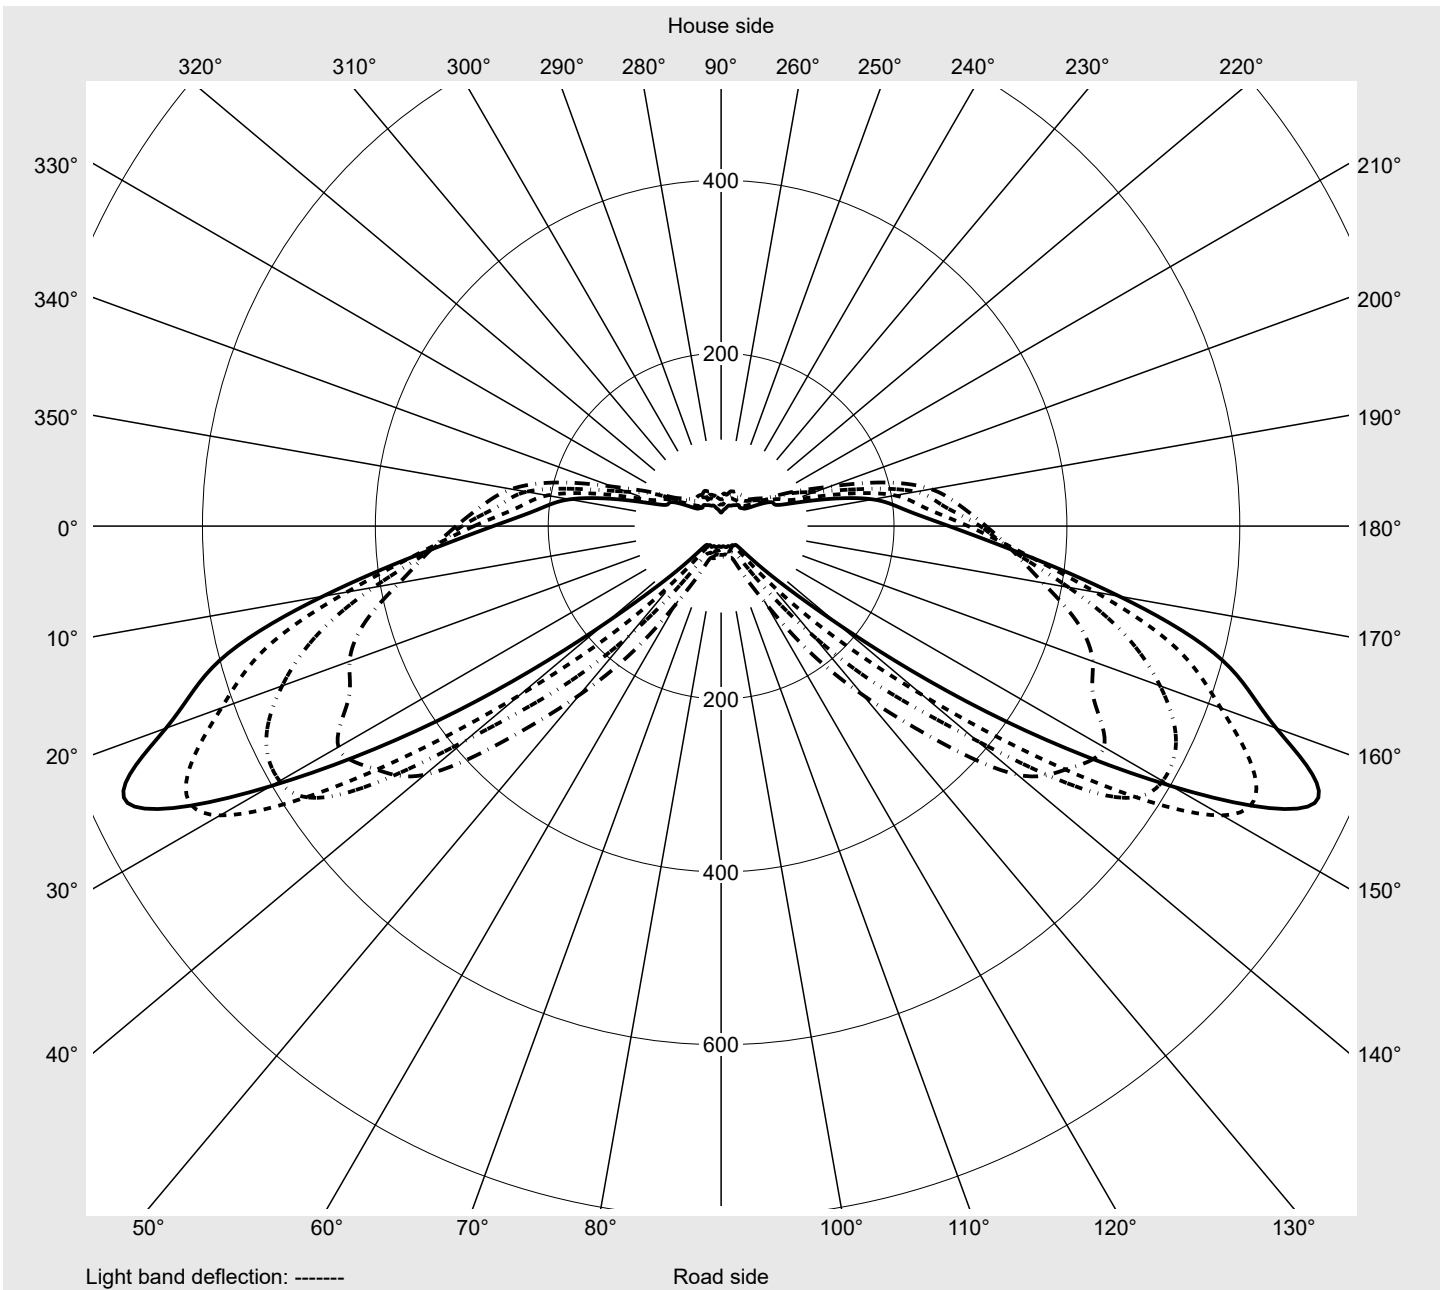

Photometric test report

Family Streetlight 31 micro toolless	Order number: 5XH5D3AT08CA EAN: 4069025103352	LP number 59076_2435
	Version post-top or side-entry mounting, Smart Interface up/down Optic direct, asymmetric wide distribution S100003 Cover toughened safety glass Lamps LED 3000 K CRI ≥ 70 Controlgear ECG SITECO - Smart Interface Rated values Net luminous flux = 1440 lm Power consumption = 10.2 W Luminous efficacy = 141.2 lm/W	serial documentation 18.04.2024

Luminous intensity in cd/klm C180-0 C205-25 C210-30 C270-90 **Imax: 758 cd/klm**

Luminaire output ratios

Eta	100.0%
Eta 0° - 90°	100.0%
Eta 90° - 180°	0.0%

Luminous intensity class acc. to EN13201-2

Class:	G3
Imax 70°	757.8
Imax 80°	95.1
Imax 90°	0.0
Imax >90°	0.0
Imax >95°	0.0

Measurement conditions

DIN EN 13032 and DIN 5032

Photometric test report

Family Streetlight 31 micro toolless	Order number: 5XH5D3AT08CA EAN: 4069025103352	LP number 59076_2435
--	--	---------------------------------------

Envelope curve in cd/klm **KMK 70°** **KMK 67.5°** **KMK 65°** **KMK 62.5°** **siteco**

Photometric test report

Family Streetlight 31 micro toolless	Order number: 5XH5D3AT08CA EAN: 4069025103352	LP number 59076_2435
Table of values for luminous intensities		Maximum luminous intensity
		siteco