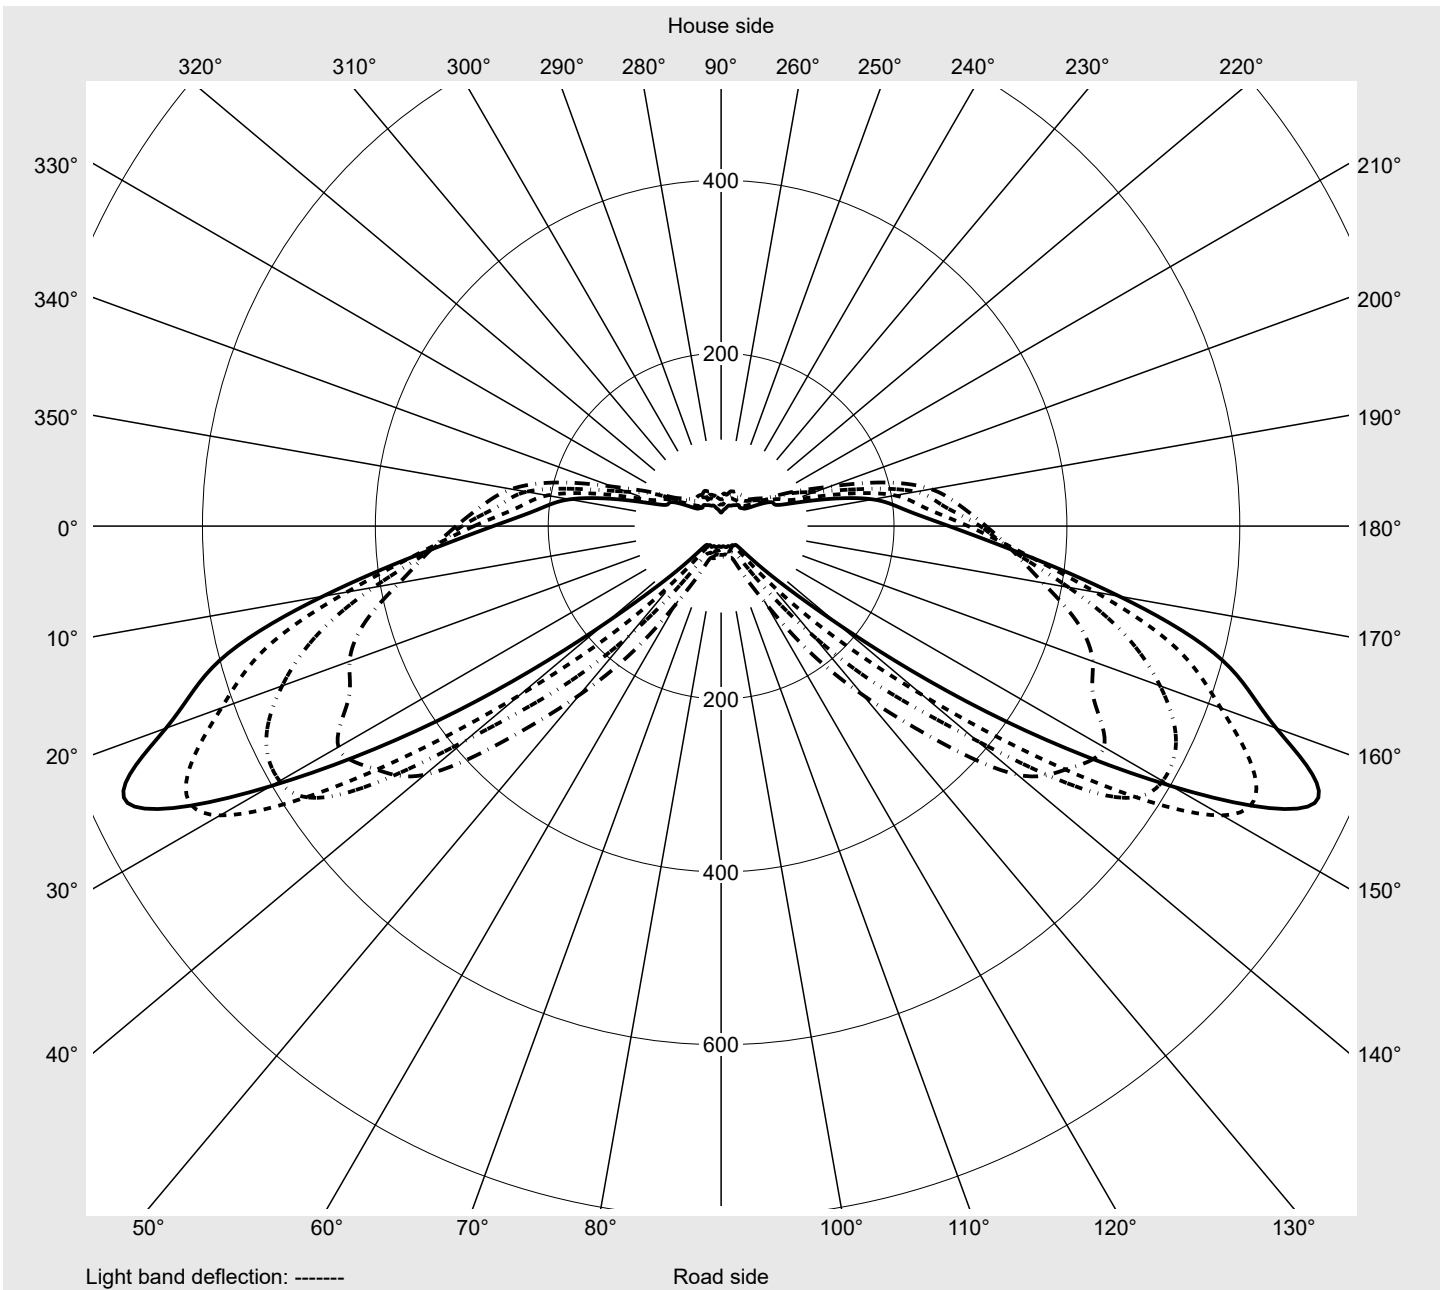

Photometric test report

Family Streetlight 31 micro toolless	Order number: 5XH5D3BM08DA EAN: 4069025103383	LP number 59076_2485
	Version post-top or side-entry mounting, NEMA 7 pin (DALI) + Zhaga down Optic direct, asymmetric wide distribution S100003 Cover toughened safety glass Lamps LED 3000 K CRI ≥ 70 Controlgear ECG SITECO - Smart Interface Rated values Net luminous flux = 4940 lm Power consumption = 37.7 W Luminous efficacy = 131 lm/W	serial documentation 18.04.2024

Luminous intensity in cd/klm C180-0 C205-25 C210-30 C270-90 **Imax: 758 cd/klm**

Luminaire output ratios

Eta	100.0%
Eta 0° - 90°	100.0%
Eta 90° - 180°	0.0%

Luminous intensity class acc. to EN13201-2

Class:	G3
Imax 70°	757.8
Imax 80°	95.1
Imax 90°	0.0
Imax >90°	0.0
Imax >95°	0.0

Measurement conditions

DIN EN 13032 and DIN 5032

Photometric test report

Family Streetlight 31 micro toolless	Order number: 5XH5D3BM08DA EAN: 4069025103383	LP number 59076_2485
--	--	---------------------------------------

Envelope curve in cd/klm **KMK 70°** **KMK 67.5°** **KMK 65°** **KMK 62.5°** **siteco**

Photometric test report

Family Streetlight 31 micro toolless	Order number: 5XH5D3BM08DA EAN: 4069025103383	LP number 59076_2485
Table of values for luminous intensities		Maximum luminous intensity
siteco		