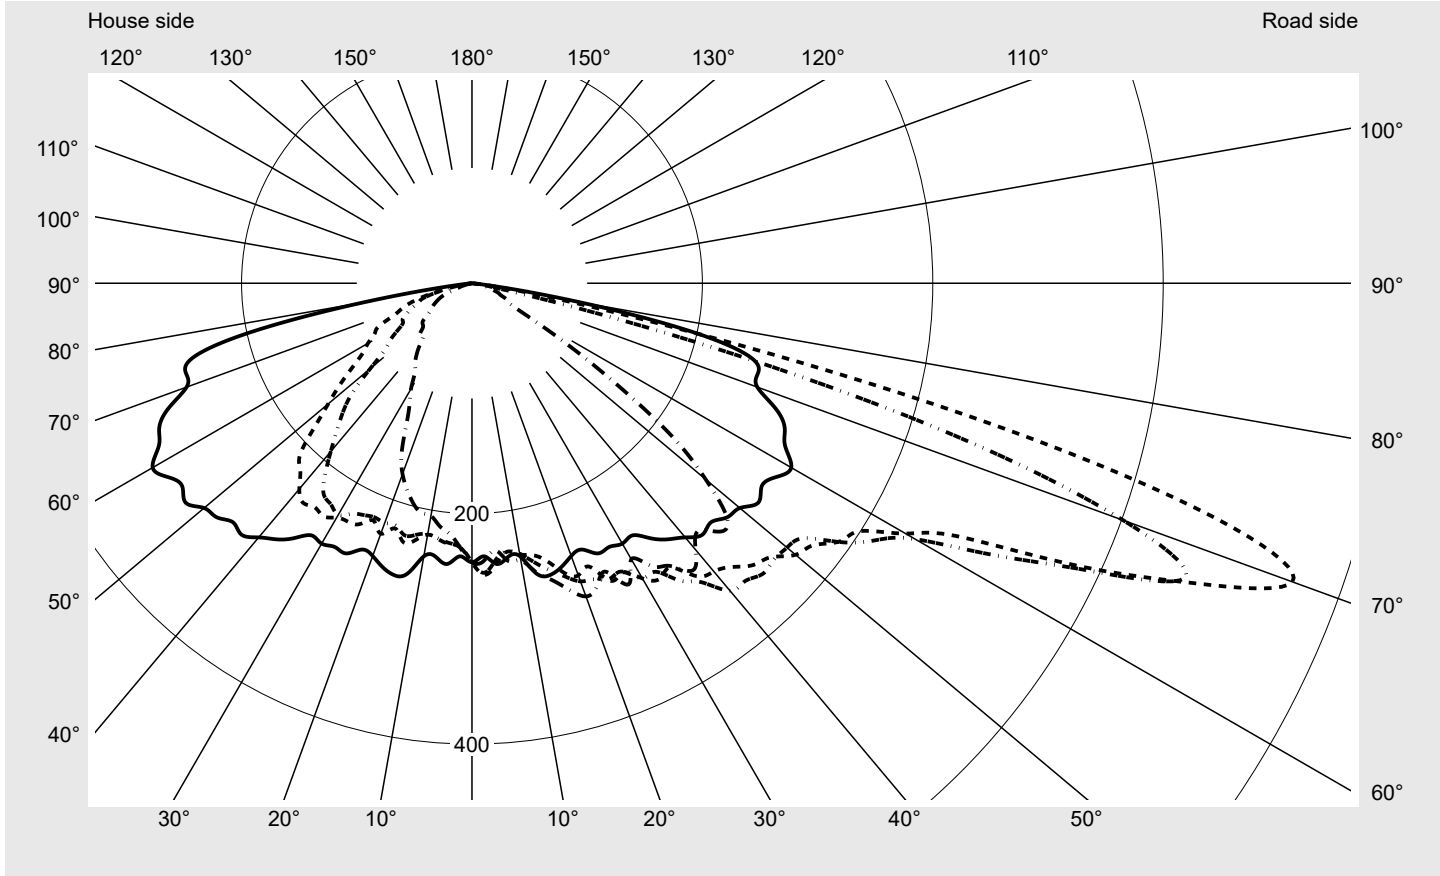

Photometric test report

Family Streetlight 31 micro toolless	Order number: 5XH5D3BM08DA EAN: 4069025103383	LP number 59076_2485
	Version post-top or side-entry mounting, NEMA 7 pin (DALI) + Zhaga down Optic direct, asymmetric wide distribution S100003 Cover toughened safety glass Lamps LED 3000 K CRI ≥ 70 Controlgear ECG SITECO - Smart Interface Rated values Net luminous flux = 4940 lm Power consumption = 37.7 W Luminous efficacy = 131 lm/W	serial documentation 18.04.2024

Luminous intensity in cd/klm C180-0 C205-25 C210-30 C270-90 **Imax: 758 cd/klm**

Luminaire output ratios

Eta	100.0%
Eta 0° - 90°	100.0%
Eta 90° - 180°	0.0%

Luminous intensity class acc. to EN13201-2

Class:	G3
Imax 70°	757.8
Imax 80°	95.1
Imax 90°	0.0
Imax >90°	0.0
Imax >95°	0.0

Envelope curve in cd/klm **KMK 70°** **KMK 67.5°** **KMK 65°** **KMK 62.5°** **siteco**

Photometric test report

Family Streetlight 31 micro toolless	Order number: 5XH5D3BM08DA EAN: 4069025103383	LP number 59076_2485
Table of values for luminous intensities		Maximum luminous intensity
siteco		