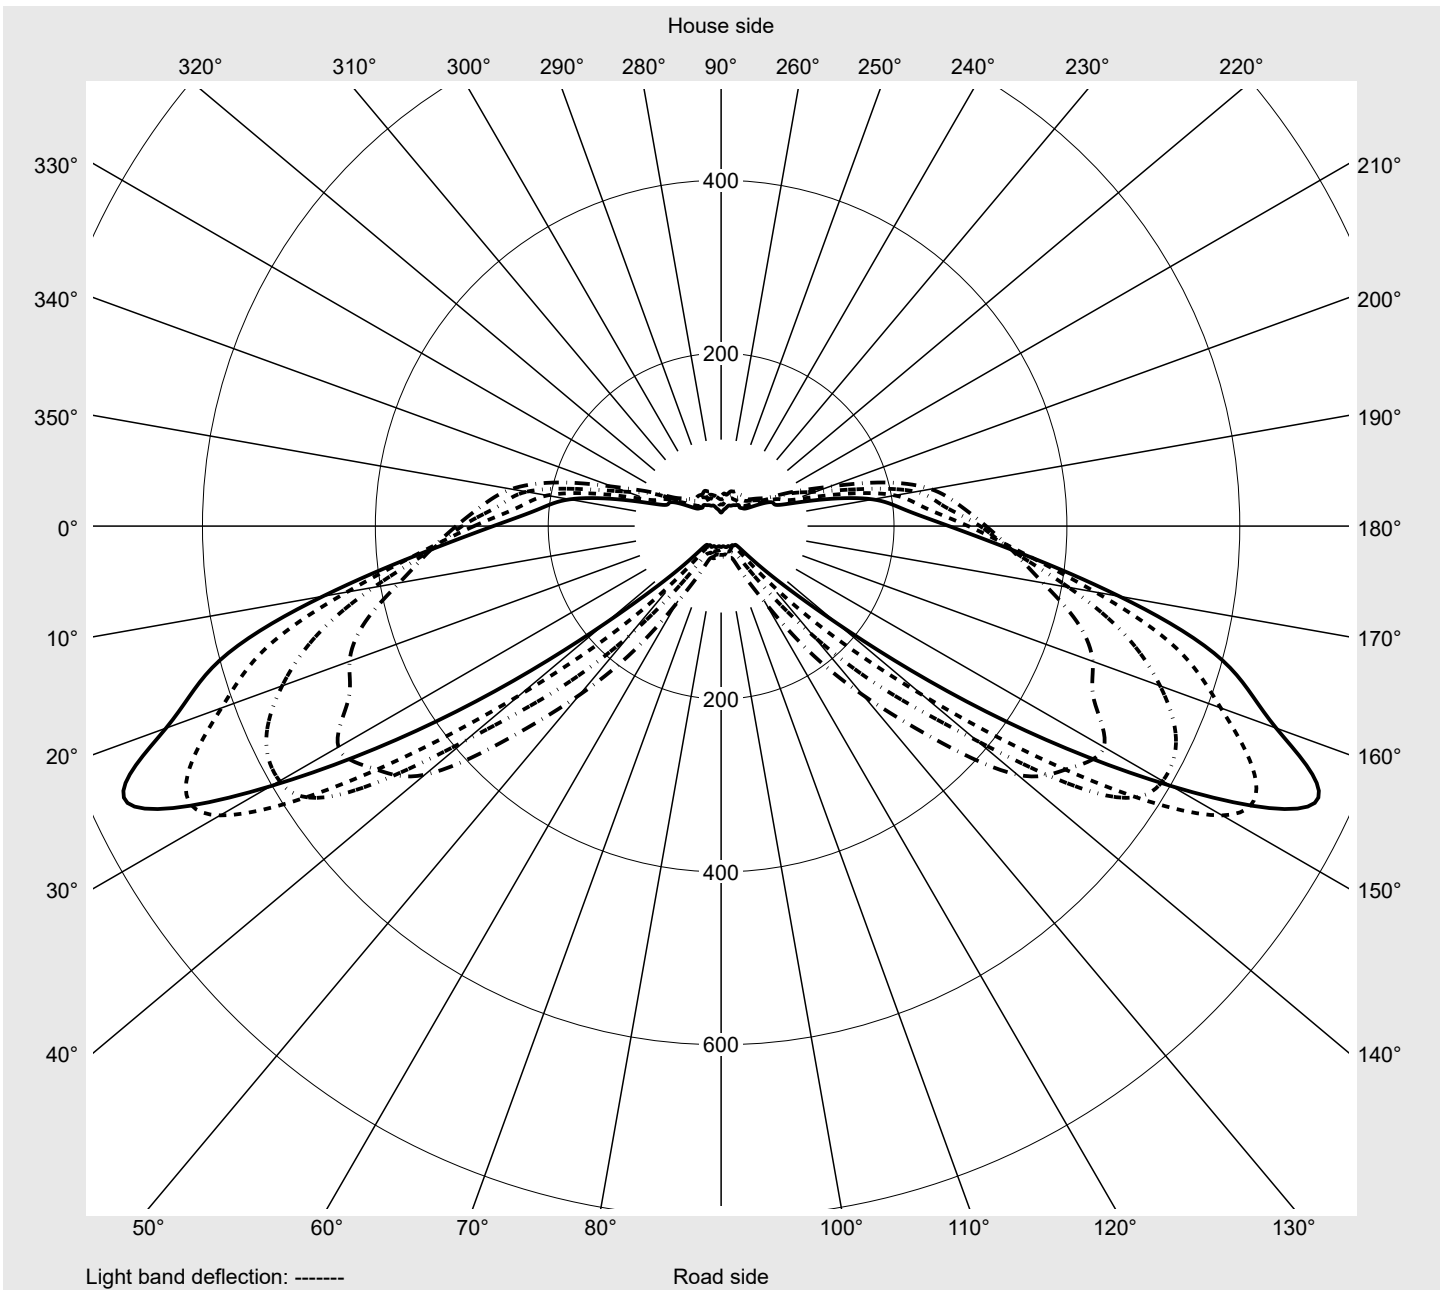

Photometric test report

Family Streetlight 31 micro toolless	Order number: 5XH5D3BN08DA EAN: 4069025103406	LP number 59076_2465
	Version post-top or side-entry mounting, NEMA 7 pin (DALI) Optic direct, asymmetric wide distribution S100003 Cover toughened safety glass Lamps LED 3000 K CRI ≥ 70 Controlgear ECG SITECO Rated values Net luminous flux = 4710 lm Power consumption = 35.5 W Luminous efficacy = 132.7 lm/W	serial documentation 18.04.2024

Luminous intensity in cd/klm C180-0 C205-25 C210-30 C270-90 **Imax: 758 cd/klm**

Luminaire output ratios	
Eta	100.0%
Eta 0° - 90°	100.0%
Eta 90° - 180°	0.0%

Luminous intensity class acc. to EN13201-2	
Class:	G3
Imax 70°	757.8
Imax 80°	95.1
Imax 90°	0.0
Imax >90°	0.0
Imax >95°	0.0

Measurement conditions
DIN EN 13032 and DIN 5032

Photometric test report

Family Streetlight 31 micro toolless	Order number: 5XH5D3BN08DA EAN: 4069025103406	LP number 59076_2465
--	--	---------------------------------------

Envelope curve in cd/klm **KMK 70°** **KMK 67.5°** **KMK 65°** **KMK 62.5°** **siteco**

Photometric test report

Family Streetlight 31 micro toolless	Order number: 5XH5D3BN08DA EAN: 4069025103406	LP number 59076_2465
Table of values for luminous intensities		Maximum luminous intensity
		siteco