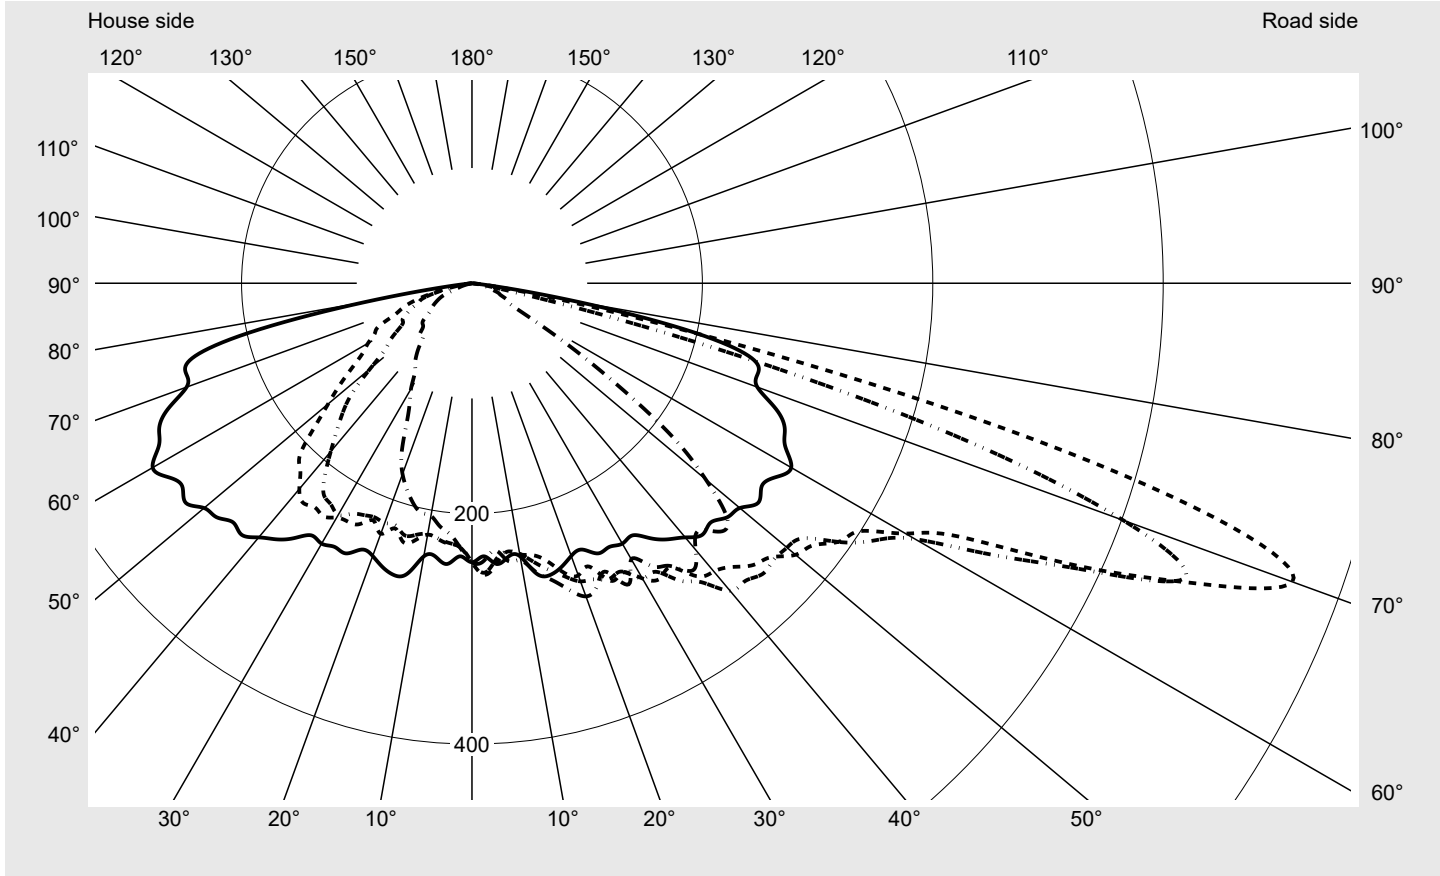

Photometric test report

Family Streetlight 31 micro toolless	Order number: 5XH5D3BN08DA EAN: 4069025103406	LP number 59076_2465
	Version post-top or side-entry mounting, NEMA 7 pin (DALI) Optic direct, asymmetric wide distribution S100003 Cover toughened safety glass Lamps LED 3000 K CRI ≥ 70 Controlgear ECG SITECO Rated values Net luminous flux = 4710 lm Power consumption = 35.5 W Luminous efficacy = 132.7 lm/W	serial documentation 18.04.2024

Luminous intensity in cd/klm C180-0 C205-25 C210-30 C270-90 **Imax: 758 cd/klm**

Luminaire output ratios	
Eta	100.0%
Eta 0° - 90°	100.0%
Eta 90° - 180°	0.0%

Luminous intensity class acc. to EN13201-2	
Class:	G3
Imax 70°	757.8
Imax 80°	95.1
Imax 90°	0.0
Imax >90°	0.0
Imax >95°	0.0

Envelope curve in cd/klm **KMK 70°** **KMK 67.5°** **KMK 65°** **KMK 62.5°** **siteco**

Photometric test report

Family Streetlight 31 micro toolless	Order number: 5XH5D3BN08DA EAN: 4069025103406	LP number 59076_2465
Table of values for luminous intensities		Maximum luminous intensity
		siteco