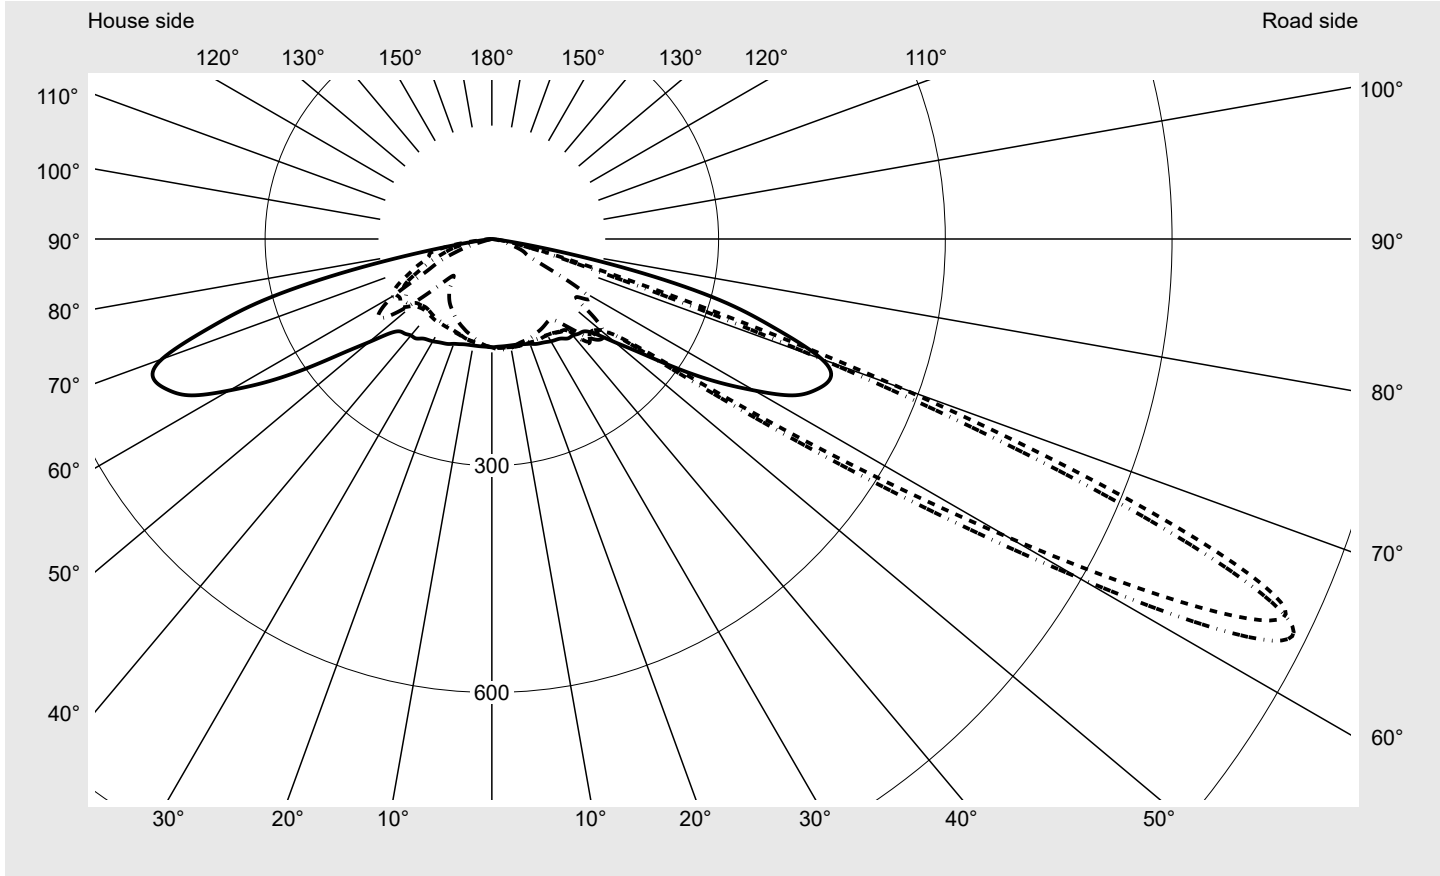

Photometric test report

Family Streetlight 31 micro toolless	Order number: 5XH5P31T08DA EAN: 4069025103475	LP number 59337_1089
	Version post-top or side-entry mounting, Smart Interface up/down Optic direct, asymmetric wide distribution S150002 Cover toughened safety glass Lamps LED 3000 K CRI ≥ 70 Controlgear ECG SITECO - Smart Interface Rated values Net luminous flux = 4850 lm Power consumption = 37.7 W Luminous efficacy = 128.6 lm/W	serial documentation 18.04.2024

Luminous intensity in cd/klm C180-0 C215-35 C217,5-37,5 C270-90 **Imax: 1158 cd/klm**

Luminaire output ratios	
Eta	100.0%
Eta 0° - 90°	100.0%
Eta 90° - 180°	0.0%
Measurement conditions	
DIN EN 13032 and DIN 5032	

Envelope curve in cd/klm **KMK 65°** **KMK 62.5°** **KMK 60°** **KMK 57.5°** **siteco**

Photometric test report

Family Streetlight 31 micro toolless	Order number: 5XH5P31T08DA EAN: 4069025103475	LP number 59337_1089
Table of values for luminous intensities		Maximum luminous intensity
		siteco