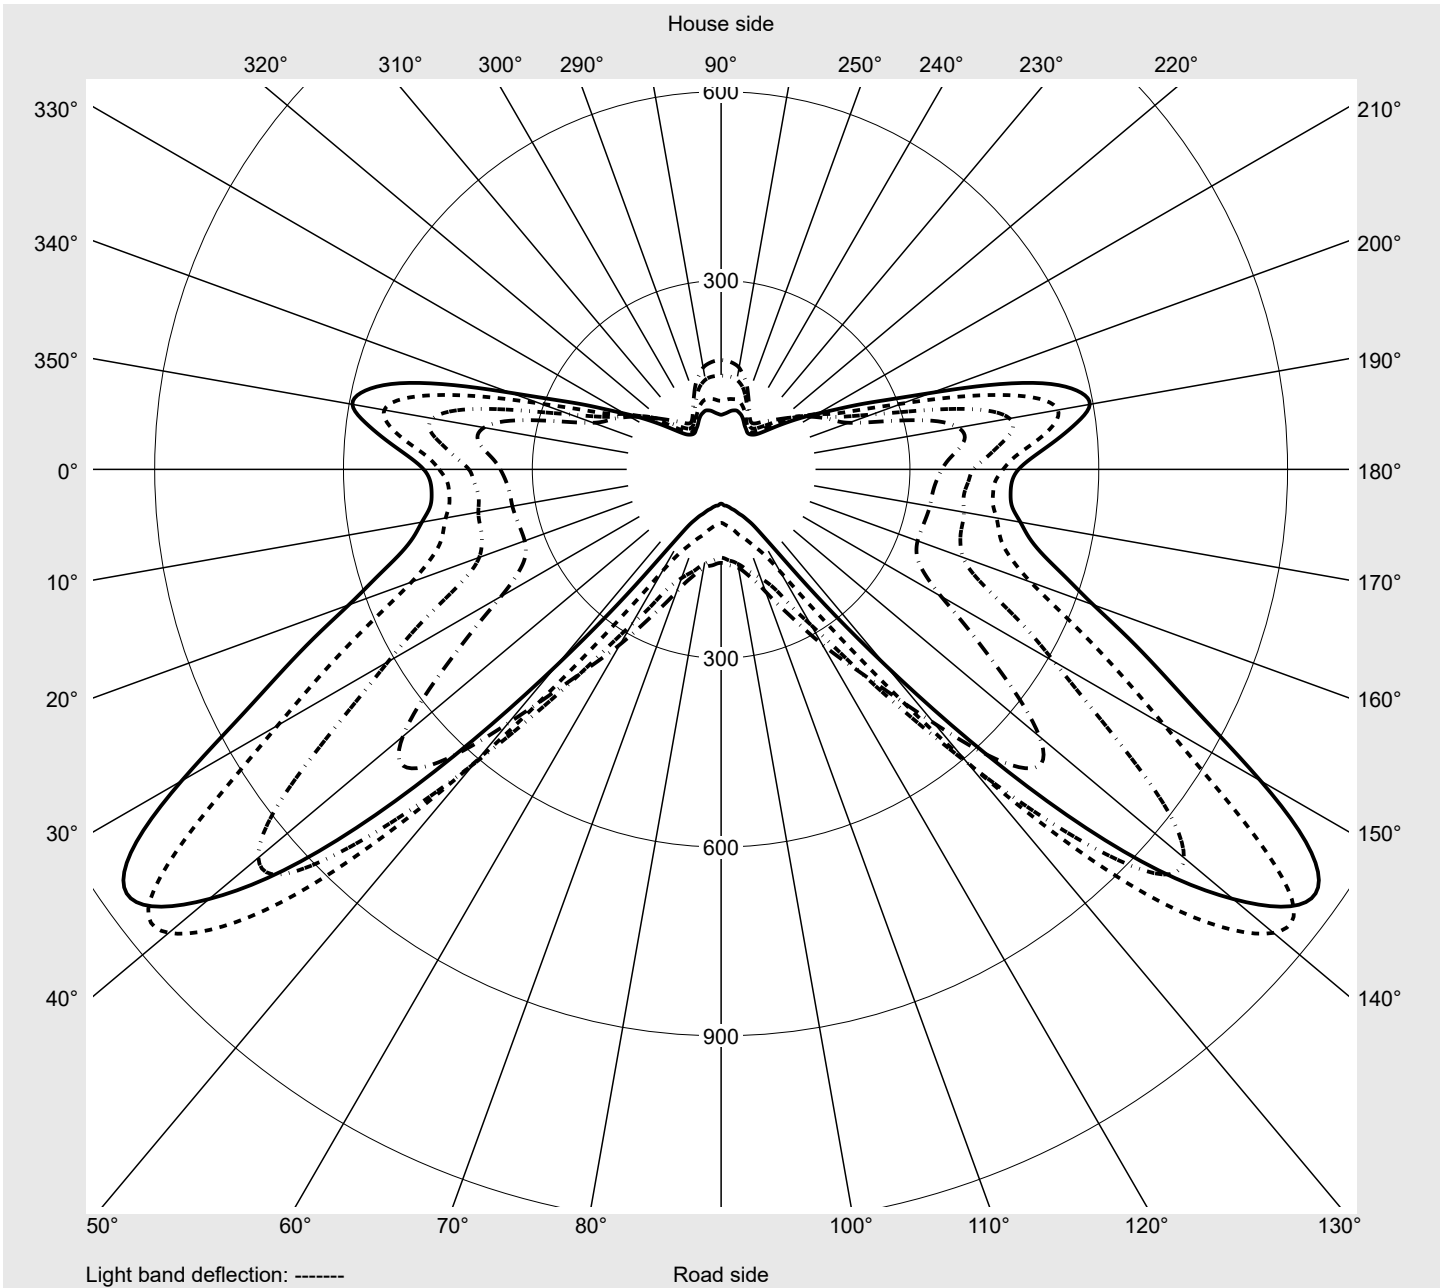

Photometric test report

Family Streetlight 31 micro toolless	Order number: 5XH5P31T08DA EAN: 4069025103475	LP number 59337_1089
	Version post-top or side-entry mounting, Smart Interface up/down Optic direct, asymmetric wide distribution S150002 Cover toughened safety glass Lamps LED 3000 K CRI ≥ 70 Controlgear ECG SITECO - Smart Interface Rated values Net luminous flux = 4850 lm Power consumption = 37.7 W Luminous efficacy = 128.6 lm/W	serial documentation 18.04.2024

Luminous intensity in cd/klm C180-0 C215-35 C217,5-37,5 C270-90 **Imax: 1158 cd/klm**

Luminaire output ratios	
Eta	100.0%
Eta 0° - 90°	100.0%
Eta 90° - 180°	0.0%
Measurement conditions	
DIN EN 13032 and DIN 5032	

Luminous intensity class acc. to EN13201-2	
Class:	---
Imax 70°	798.1
Imax 80°	214.2
Imax 90°	0.0
Imax >90°	0.0
Imax >95°	0.0

Photometric test report

Family Streetlight 31 micro toolless	Order number: 5XH5P31T08DA EAN: 4069025103475	LP number 59337_1089
--	--	--------------------------------

Envelope curve in cd/klm **KMK 65°** **KMK 62.5°** **KMK 60°** **KMK 57.5°** **siteco**

Photometric test report

Family Streetlight 31 micro toolless	Order number: 5XH5P31T08DA EAN: 4069025103475	LP number 59337_1089
Table of values for luminous intensities		Maximum luminous intensity
		siteco