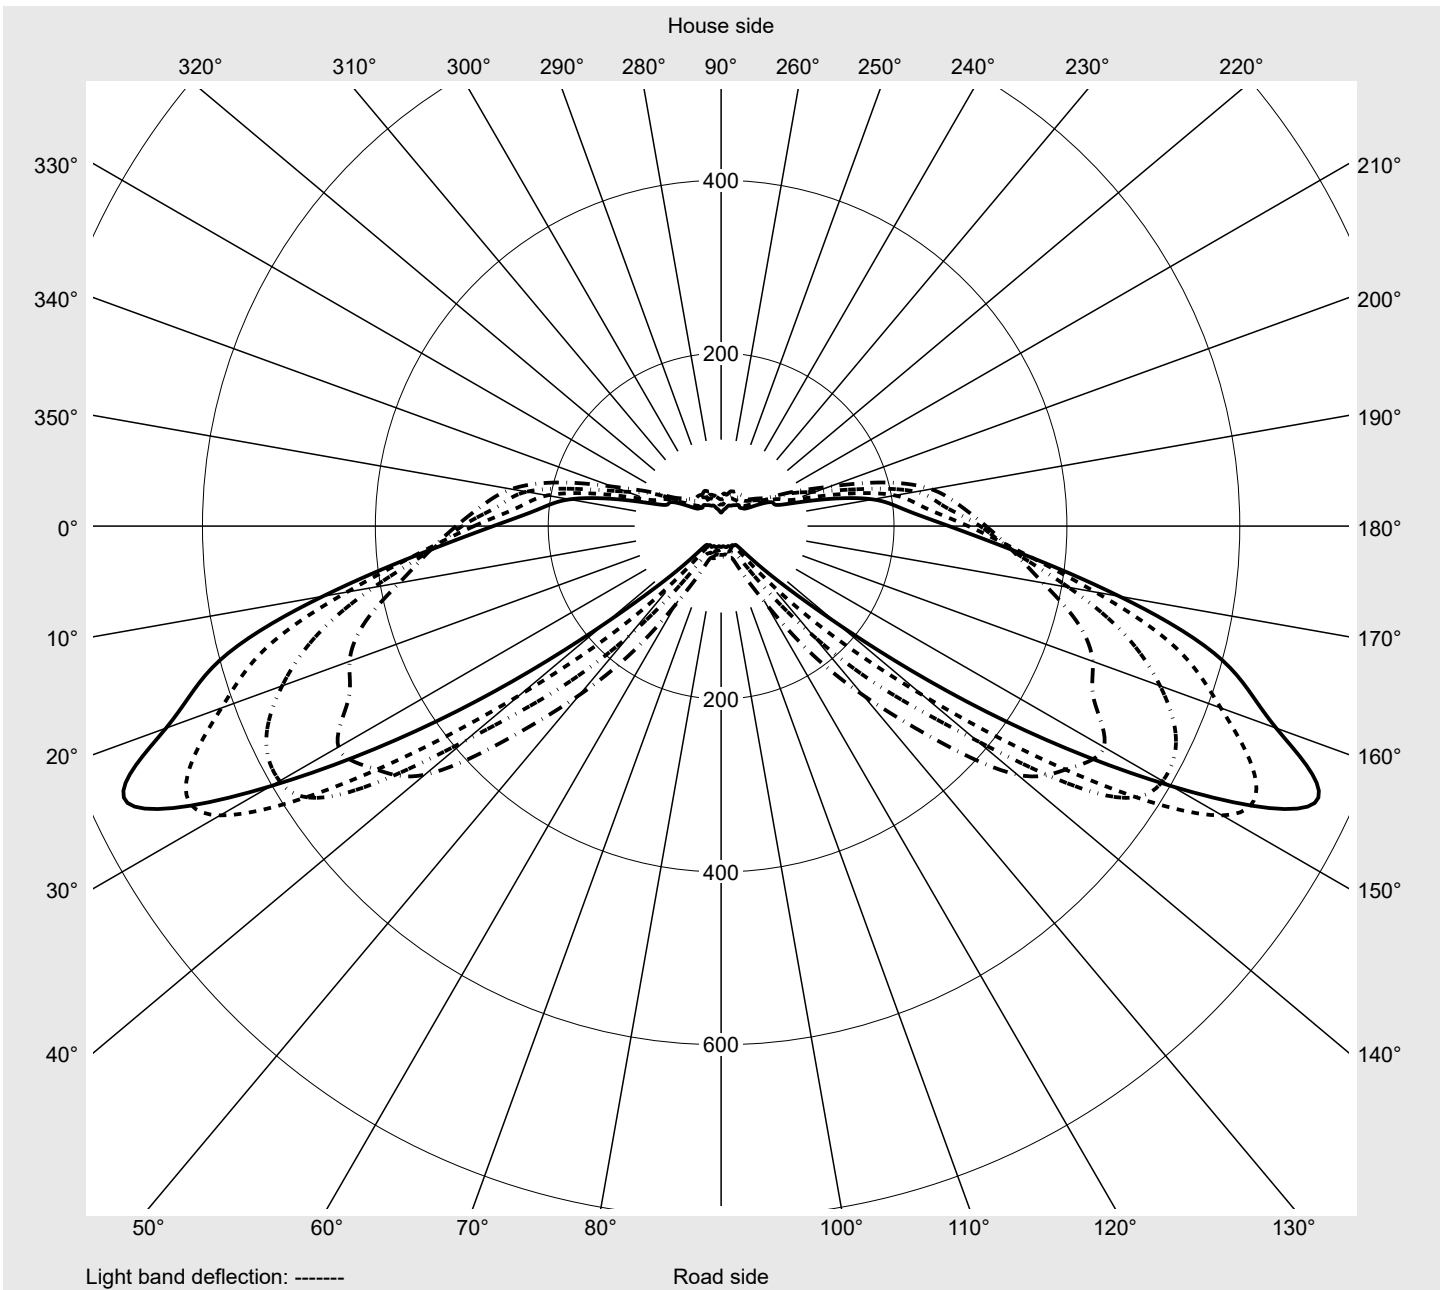

Photometric test report

Family Streetlight 31 micro toolless	Order number: 5XH5D71T08DA EAN: 4069025103413	LP number 59076_2994
	Version post-top or side-entry mounting, Smart Interface up/down Optic direct, asymmetric wide distribution S100003 Cover toughened safety glass Lamps LED 2200 K CRI ≥ 70 Controlgear ECG SITECO - Smart Interface Rated values Net luminous flux = 3990 lm Power consumption = 37.7 W Luminous efficacy = 105.8 lm/W	serial documentation 19.03.2025

Luminous intensity in cd/klm C180-0 C205-25 C210-30 C270-90 **Imax: 758 cd/klm**

Luminaire output ratios

Eta	100.0%
Eta 0° - 90°	100.0%
Eta 90° - 180°	0.0%

Luminous intensity class acc. to EN13201-2

Class:	G3
Imax 70°	757.8
Imax 80°	95.1
Imax 90°	0.0
Imax >90°	0.0
Imax >95°	0.0

Measurement conditions

DIN EN 13032 and DIN 5032

Photometric test report

Family Streetlight 31 micro toolless	Order number: 5XH5D71T08DA EAN: 4069025103413	LP number 59076_2994
--	--	--------------------------------

Envelope curve in cd/klm **KMK 70°** **KMK 67.5°** **KMK 65°** **KMK 62.5°** **siteco**

Photometric test report

Family Streetlight 31 micro toolless	Order number: 5XH5D71T08DA EAN: 4069025103413	LP number 59076_2994
--	--	---------------------------------------