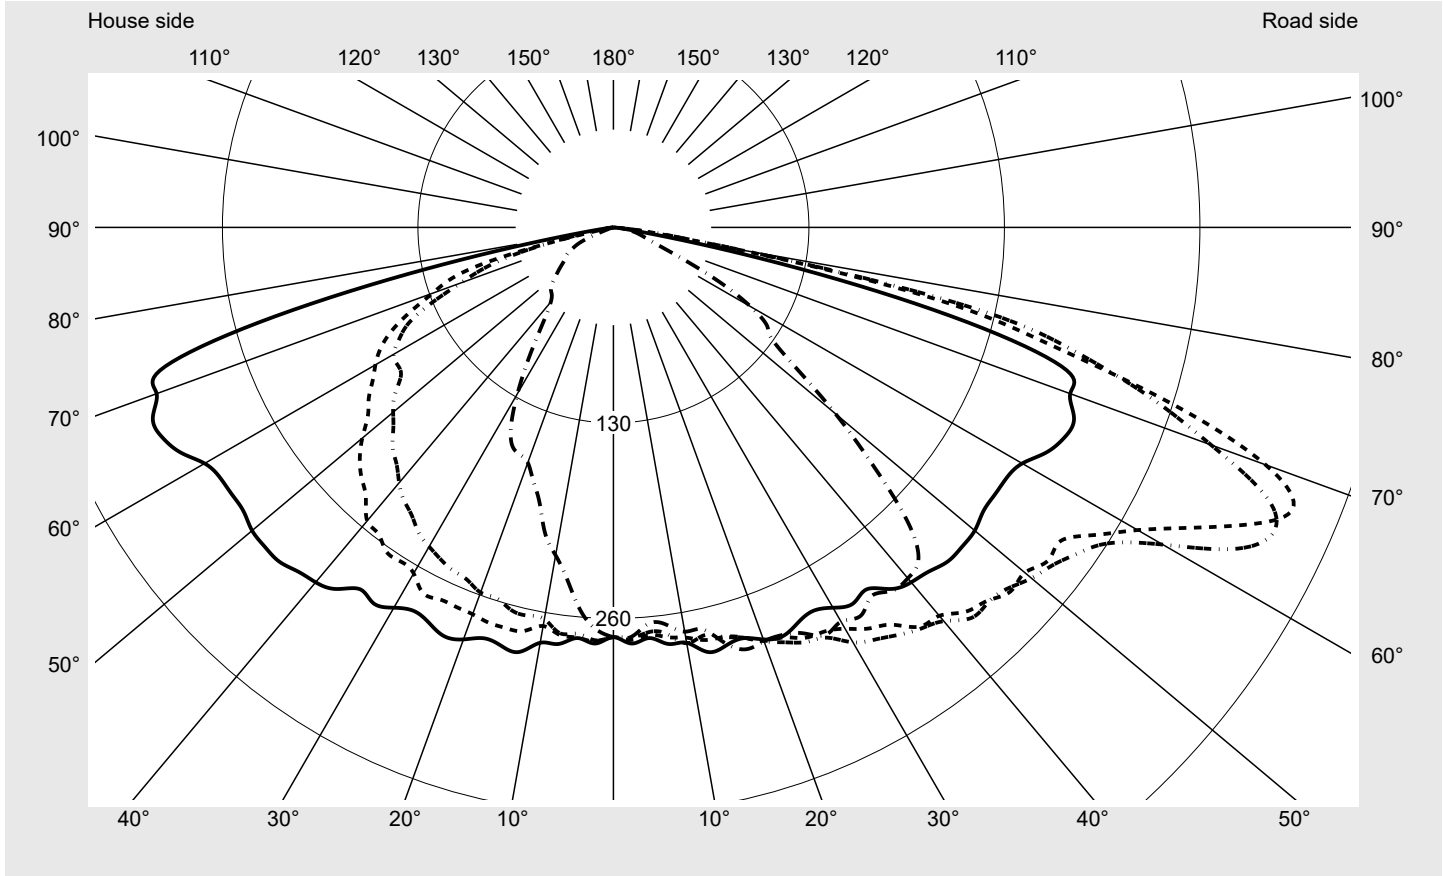

Photometric test report

Family Streetlight 31 micro toolless	Order number: 5XH5D3AT08EA EAN: 4069025513427	LP number 59078_1076
	Version post-top or side-entry mounting, Smart Interface up/down Optic asymmetric, wide distribution (ST1.0a G) Cover toughened safety glass Lamps LED 3000 K CRI ≥ 70 Controlgear ECG SITECO - Smart Interface Rated values Net luminous flux = 5600 lm Power consumption = 38.0 W Luminous efficacy = 147.4 lm/W	serial documentation 30.06.2025

Luminous intensity in cd/klm C180-0 C195-15 C200-20 C270-90 **Imax: 489 cd/klm**

Luminaire output ratios	
Eta	100.0%
Eta 0° - 90°	100.0%
Eta 90° - 180°	0.0%

Luminous intensity class acc. to EN13201-2	
Class:	G4
Imax 70°	461.5
Imax 80°	96.1
Imax 90°	0.0
Imax >90°	0.0
Imax >95°	0.0

Envelope curve in cd/klm **KMK 67.5°** **KMK 65°** **KMK 62.5°** **KMK 60°** **siteco**

Photometric test report

Family Streetlight 31 micro toolless	Order number: 5XH5D3AT08EA EAN: 4069025513427	LP number 59078_1076
Table of values for luminous intensities		Maximum luminous intensity
siteco		