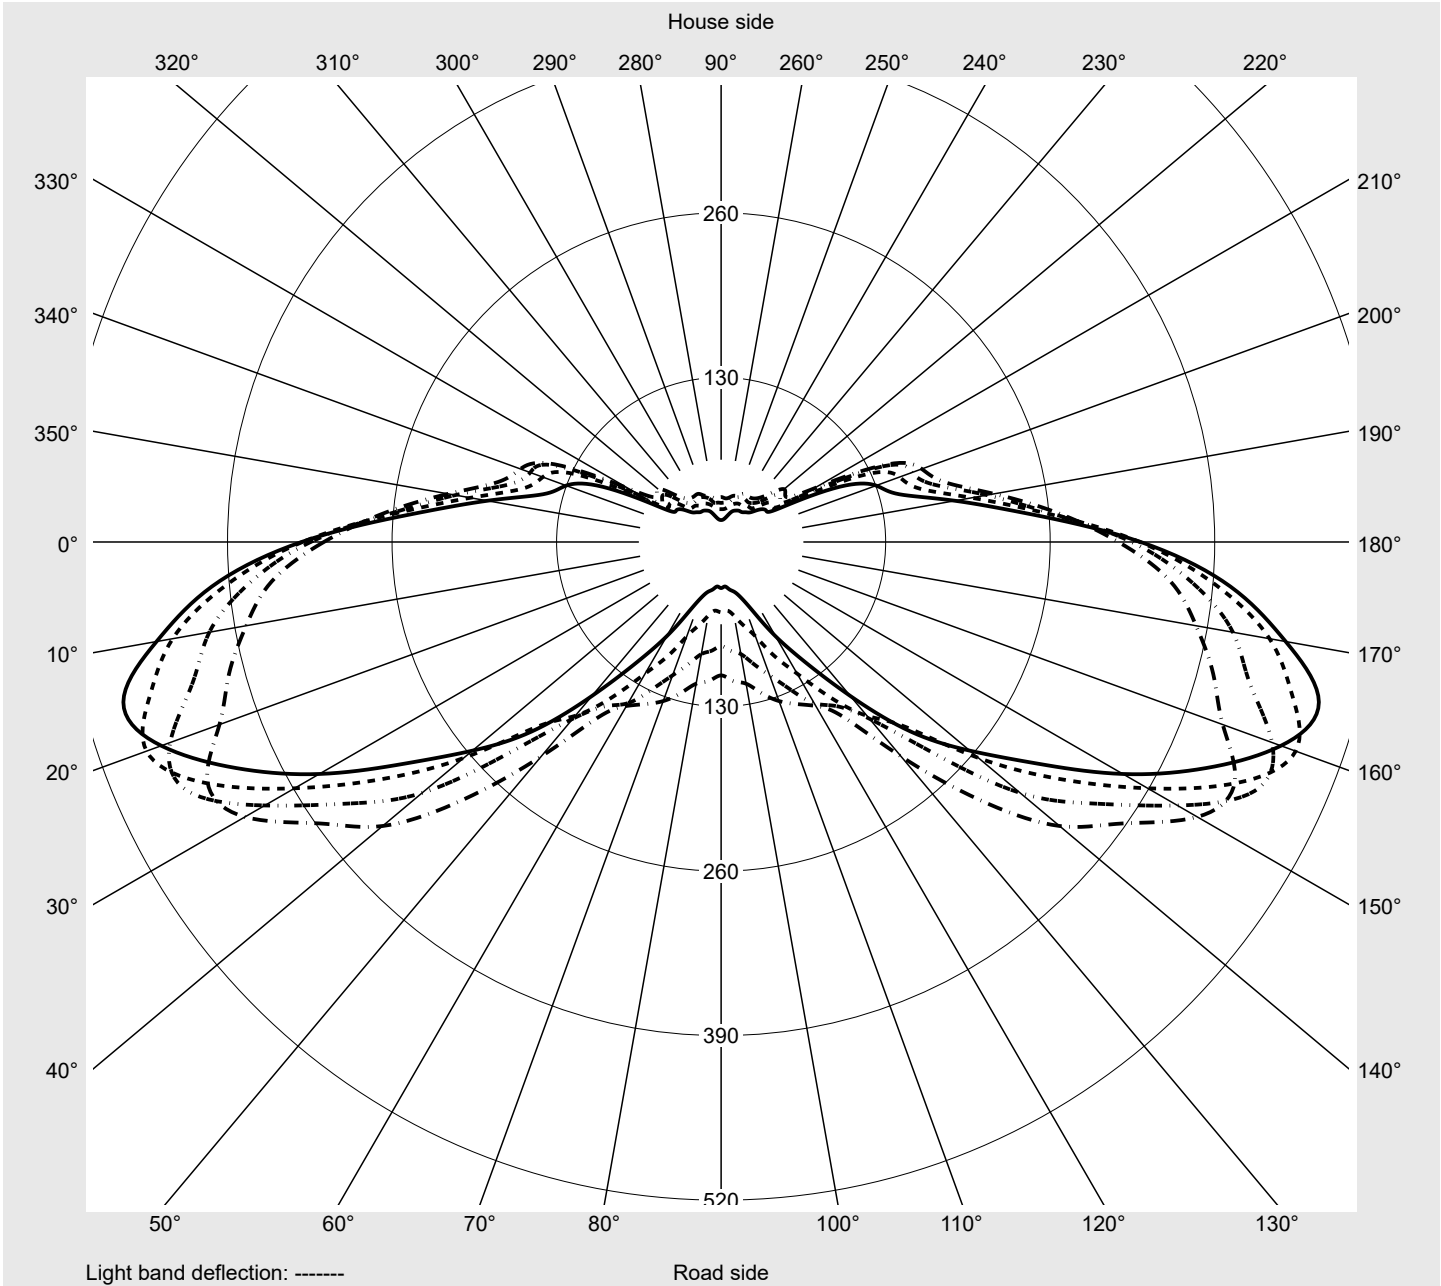

Photometric test report

Family Streetlight 31 micro toolless	Order number: 5XH5D3AT08EA EAN: 4069025513427	LP number 59078_1076
	Version post-top or side-entry mounting, Smart Interface up/down Optic asymmetric, wide distribution (ST1.0a G) Cover toughened safety glass Lamps LED 3000 K CRI ≥ 70 Controlgear ECG SITECO - Smart Interface Rated values Net luminous flux = 5600 lm Power consumption = 38.0 W Luminous efficacy = 147.4 lm/W	serial documentation 30.06.2025

Luminous intensity in cd/klm C180-0 C195-15 C200-20 C270-90 **Imax: 489 cd/klm**

Luminaire output ratios	
Eta	100.0%
Eta 0° - 90°	100.0%
Eta 90° - 180°	0.0%

Luminous intensity class acc. to EN13201-2	
Class:	G4
Imax 70°	461.5
Imax 80°	96.1
Imax 90°	0.0
Imax >90°	0.0
Imax >95°	0.0

Measurement conditions
DIN EN 13032 and DIN 5032

Photometric test report

Family Streetlight 31 micro toolless	Order number: 5XH5D3AT08EA EAN: 4069025513427	LP number 59078_1076
--	--	--------------------------------

Envelope curve in cd/klm **KMK 67.5°** **KMK 65°** **KMK 62.5°** **KMK 60°** **siteco**

Photometric test report

Family Streetlight 31 micro toolless	Order number: 5XH5D3AT08EA EAN: 4069025513427	LP number 59078_1076
Table of values for luminous intensities		Maximum luminous intensity
siteco		