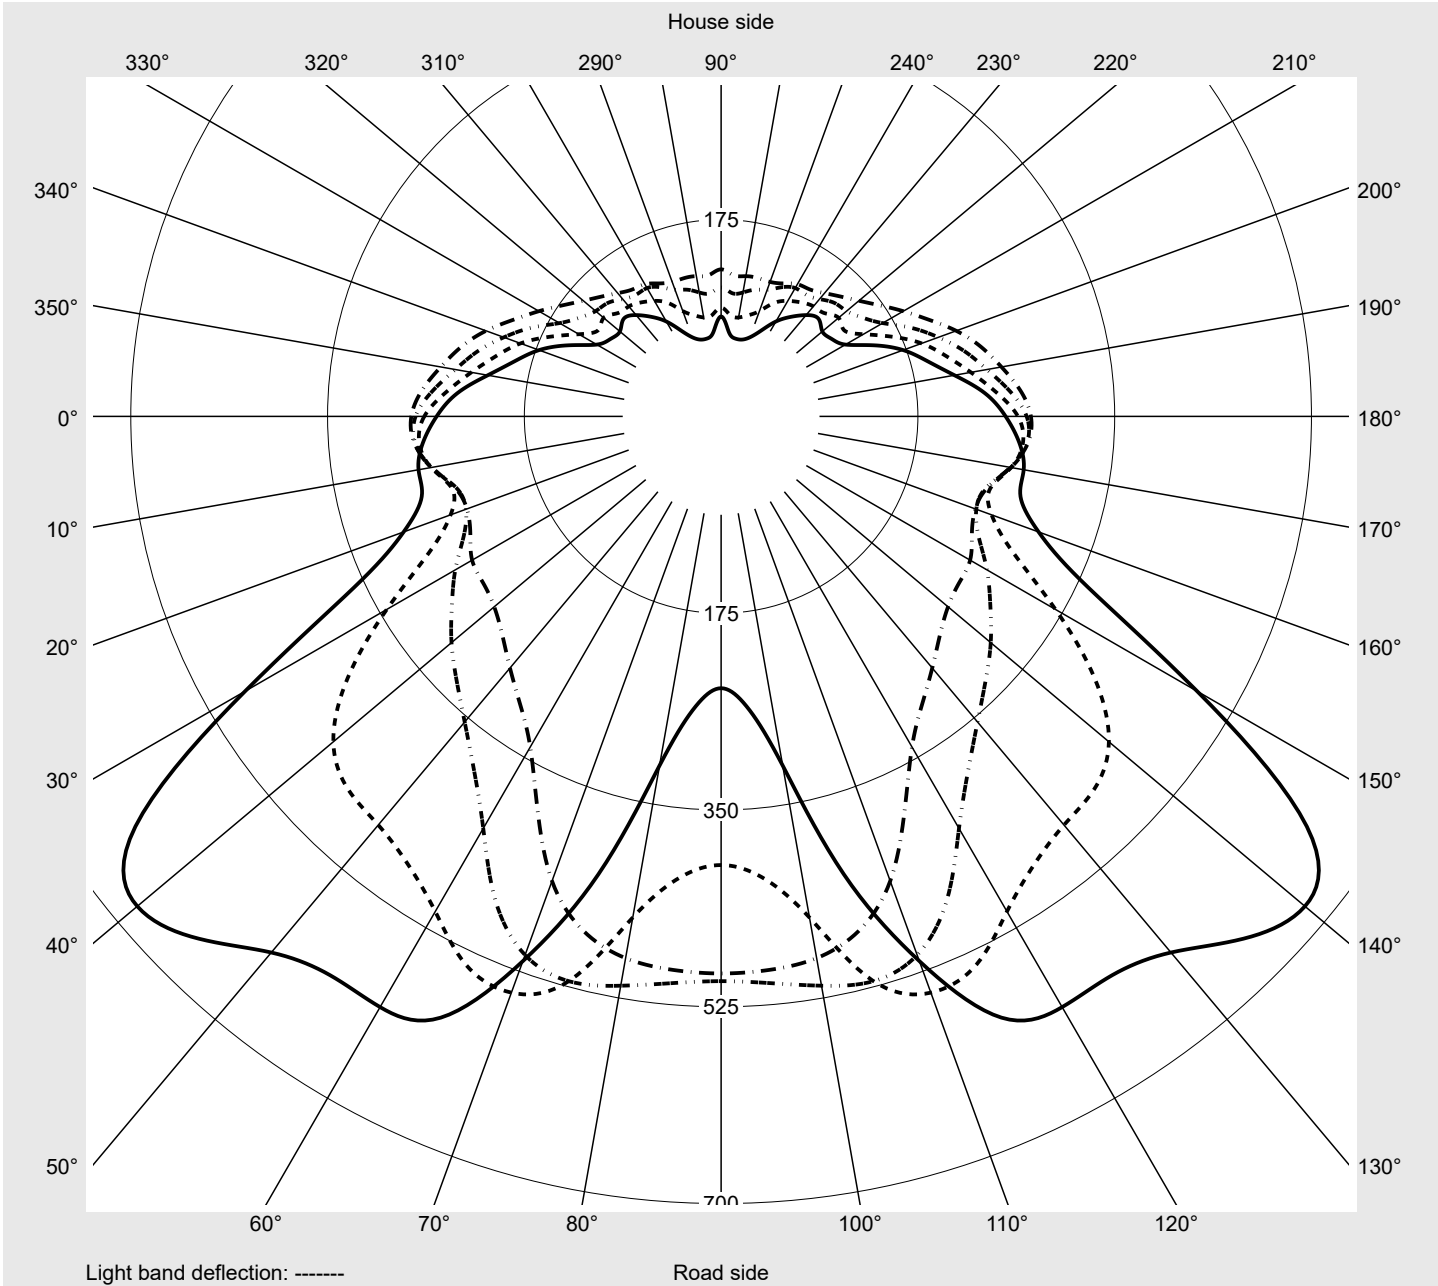

Photometric test report

Family Streetlight 31 micro toolless	Order number: 5XH513AR08EA EAN: 4069025512321	LP number 59798_2176
	Version post-top or side-entry mounting Optic asymmetric distribution (PL32G) Cover toughened safety glass Lamps LED 3000 K CRI ≥ 70 Controlgear ECG SITECO - Smart Interface Rated values Net luminous flux = 5560 lm Power consumption = 38.0 W Luminous efficacy = 146.3 lm/W	serial documentation 25.08.2025

Luminous intensity in cd/klm C180-0 C220-40 C225-45 C270-90 **Imax: 678 cd/klm**

Luminaire output ratios

Eta	100.0%
Eta 0° - 90°	100.0%
Eta 90° - 180°	0.0%

Luminous intensity class acc. to EN13201-2

Class:	G3
Imax 70°	623.9
Imax 80°	57.0
Imax 90°	0.0
Imax >90°	0.0
Imax >95°	0.0

Measurement conditions

DIN EN 13032 and DIN 5032

Photometric test report

Family Streetlight 31 micro toolless	Order number: 5XH513AR08EA EAN: 4069025512321	LP number 59798_2176
--	--	--------------------------------

Envelope curve in cd/klm **KMK 62.5°** **KMK 60°** **KMK 57.5°** **KMK 55°** **siteco**

Photometric test report

Family Streetlight 31 micro toolless	Order number: 5XH513AR08EA EAN: 4069025512321	LP number 59798_2176
Table of values for luminous intensities		Maximum luminous intensity