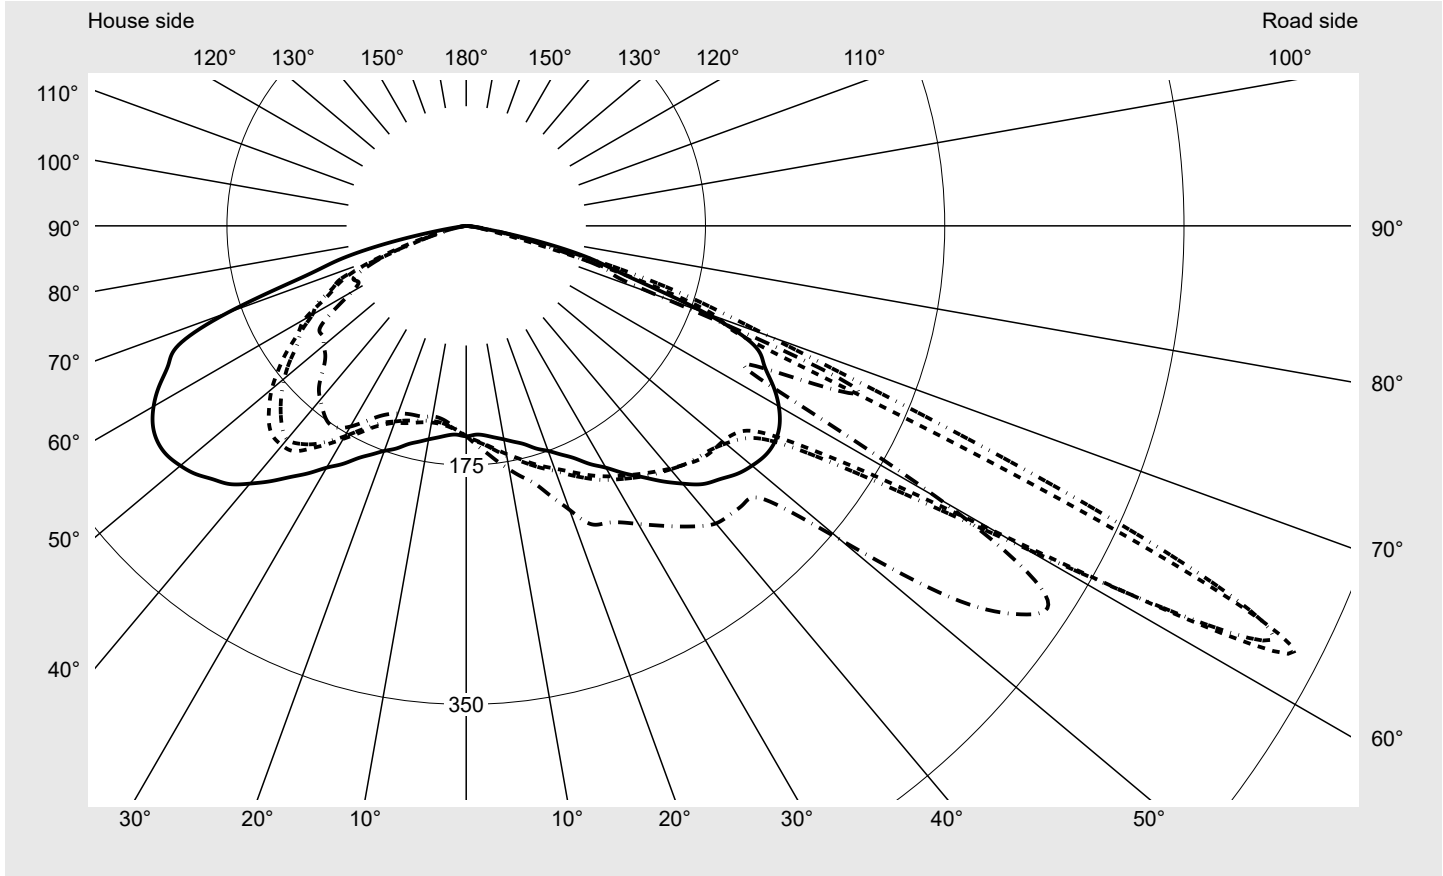

Photometric test report

Family Streetlight 31 micro toolless	Order number: 5XH513AR08EA EAN: 4069025512321	LP number 59798_2176
	Version post-top or side-entry mounting Optic asymmetric distribution (PL32G) Cover toughened safety glass Lamps LED 3000 K CRI ≥ 70 Controlgear ECG SITECO - Smart Interface Rated values Net luminous flux = 5560 lm Power consumption = 38.0 W Luminous efficacy = 146.3 lm/W	serial documentation 25.08.2025

Luminous intensity in cd/klm C180-0 C220-40 C225-45 C270-90 **Imax: 678 cd/klm**

Luminaire output ratios

Eta	100.0%
Eta 0° - 90°	100.0%
Eta 90° - 180°	0.0%

Luminous intensity class acc. to EN13201-2

Class:	G3
Imax 70°	623.9
Imax 80°	57.0
Imax 90°	0.0
Imax >90°	0.0
Imax >95°	0.0

Envelope curve in cd/klm **KMK 62.5°** **KMK 60°** **KMK 57.5°** **KMK 55°** **siteco**

Photometric test report

Family Streetlight 31 micro toolless	Order number: 5XH513AR08EA EAN: 4069025512321	LP number 59798_2176
Table of values for luminous intensities		Maximum luminous intensity