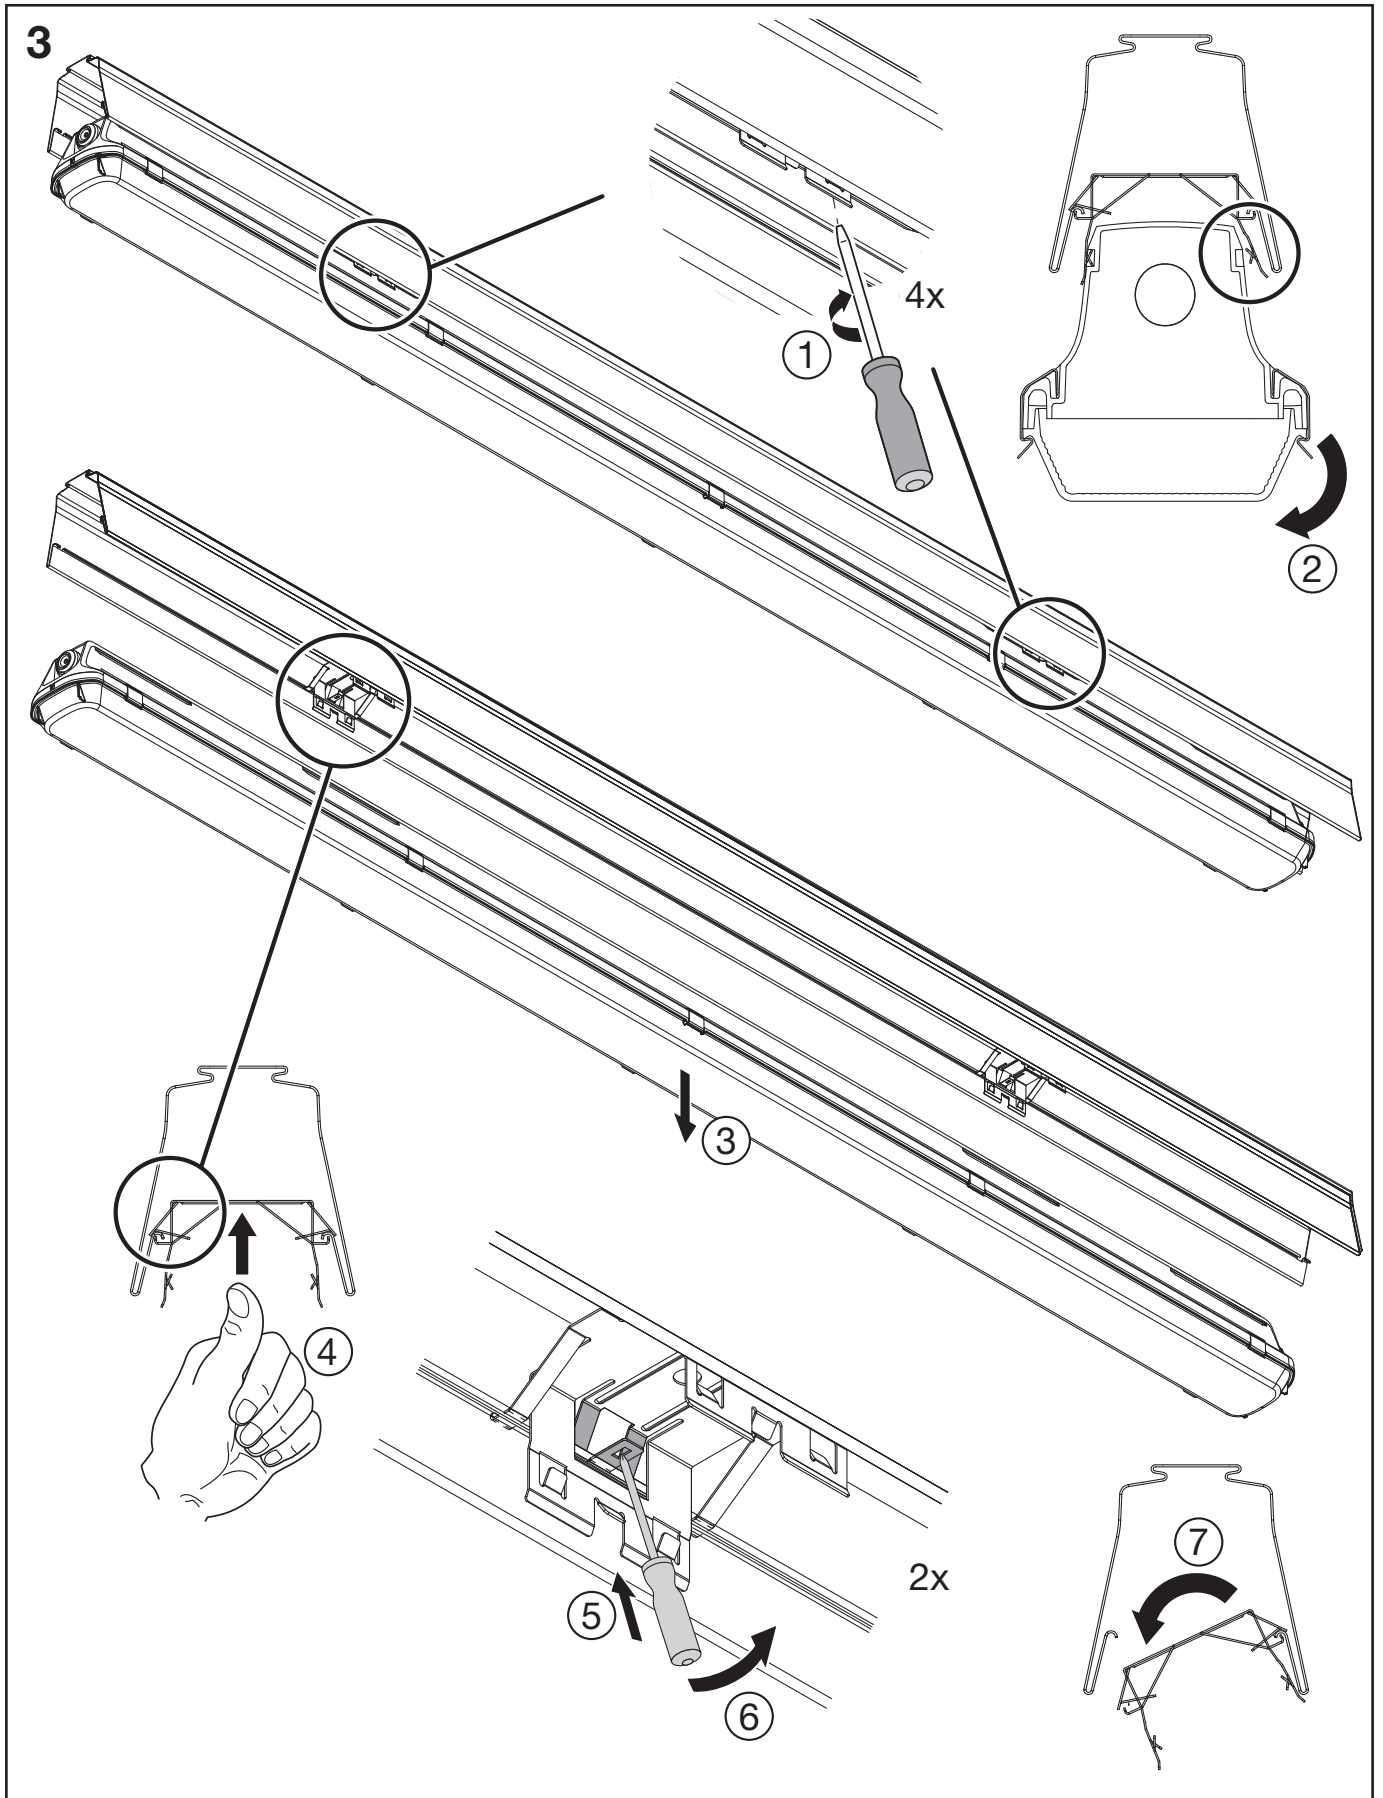

Monsun[®] 12/22

Befestigungselement Tragschiene Licross[®]
fastening element

58FM001

58FS00A
58FS00B
58FS00C

51F...

59TL . S

siteco

Siteco GmbH
 Georg-Simon-Ohm-Straße 50
 83301 Traunreut, Germany
 mail: technicalsupport@siteco.de
 Phone: +49 8669 / 33-844
www.siteco.com