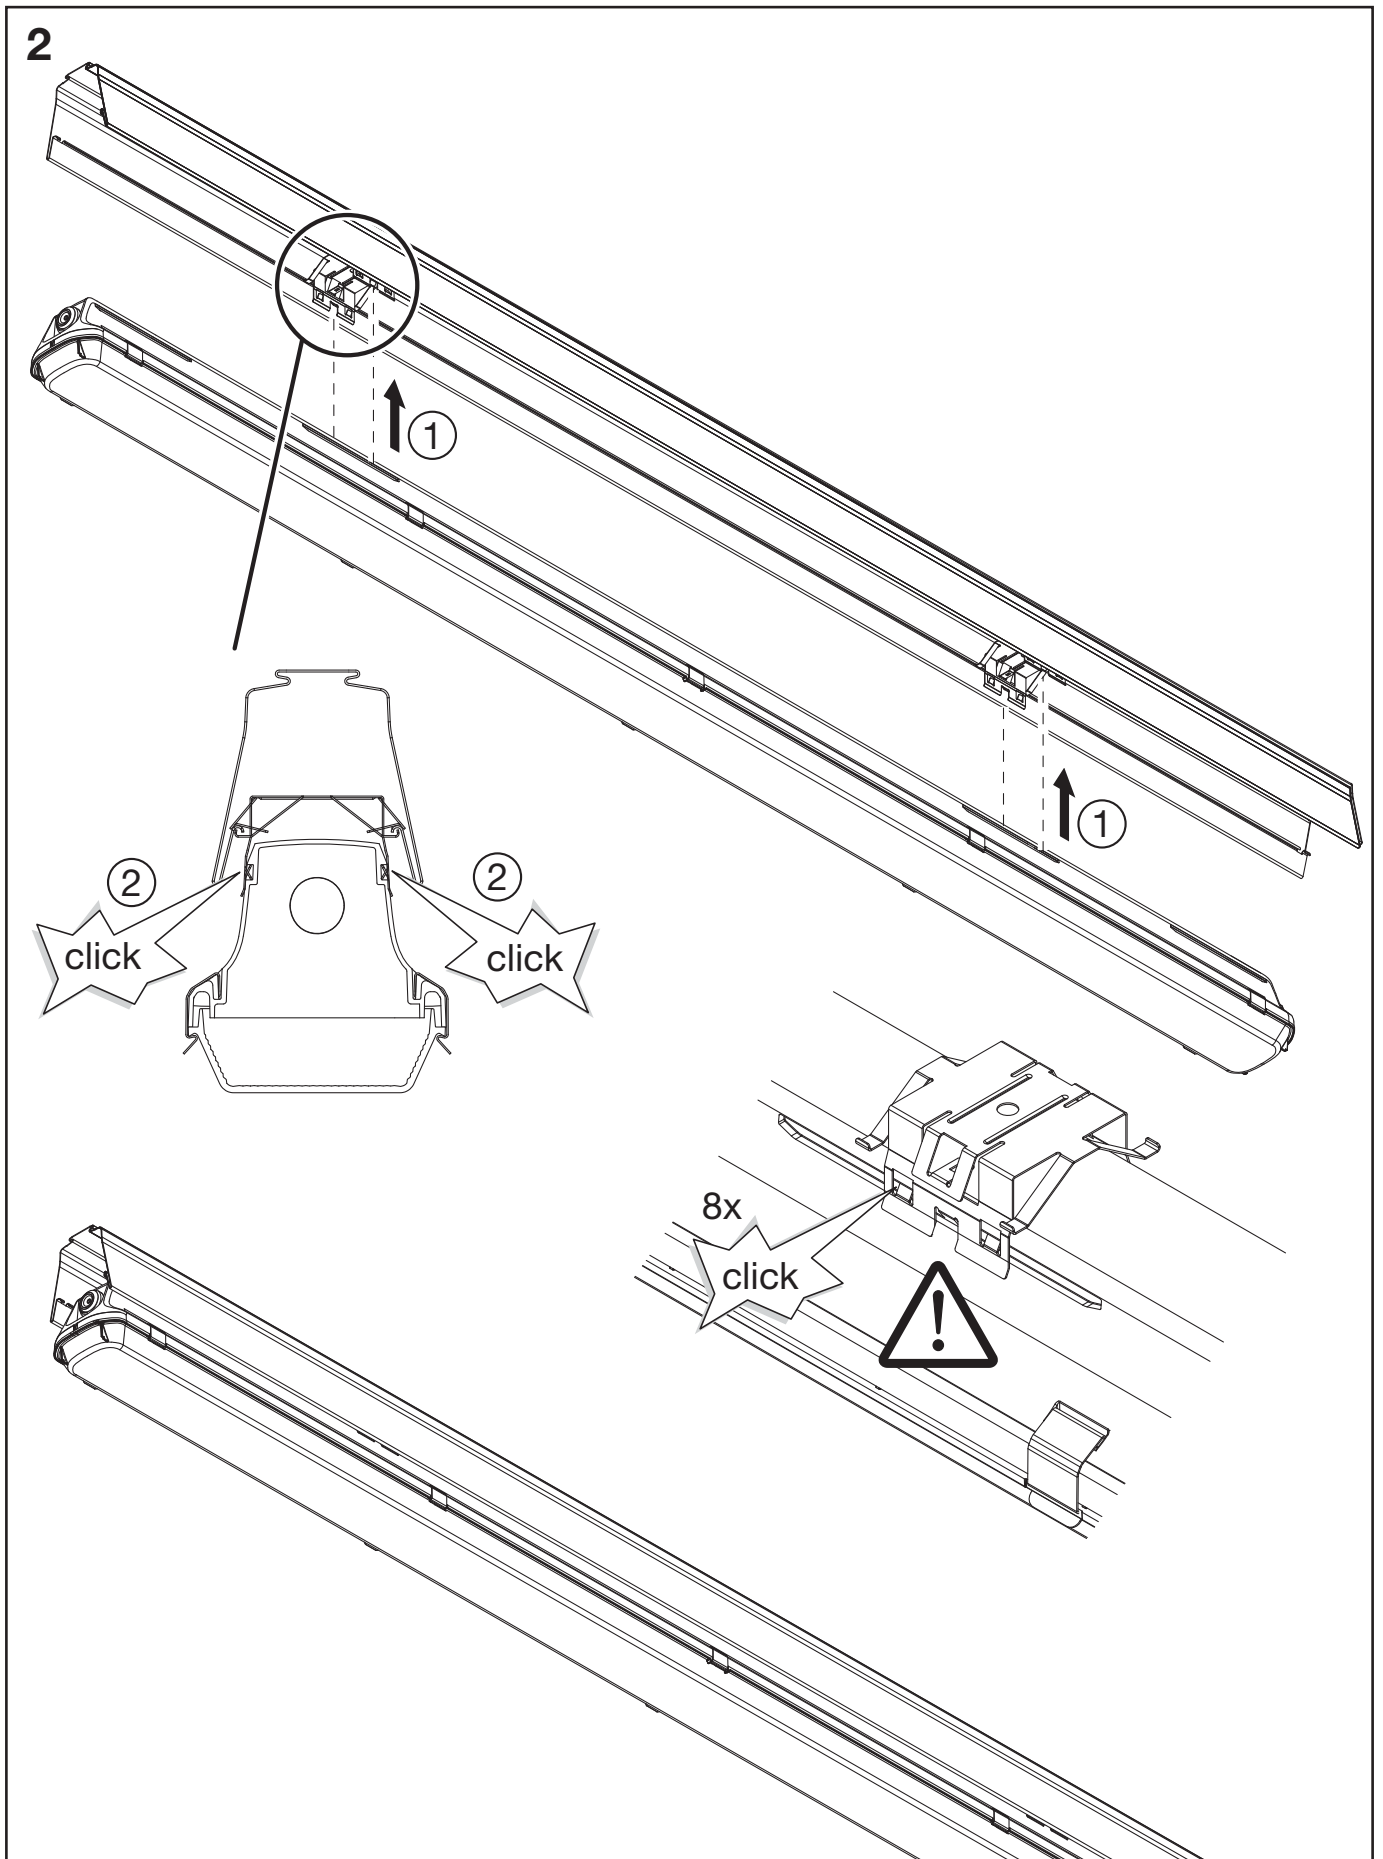

Monsun[®] 12/22

Befestigungselement Tragschiene Licross[®]
fastening element

58FM001

58FS00A
58FS00B
58FS00C

51F...

59TL . S

siteco

Siteco GmbH
 Georg-Simon-Ohm-Straße 50
 83301 Traunreut, Germany
 mail: technicalsupport@siteco.de
 Phone: +49 8669 / 33-844
www.siteco.com