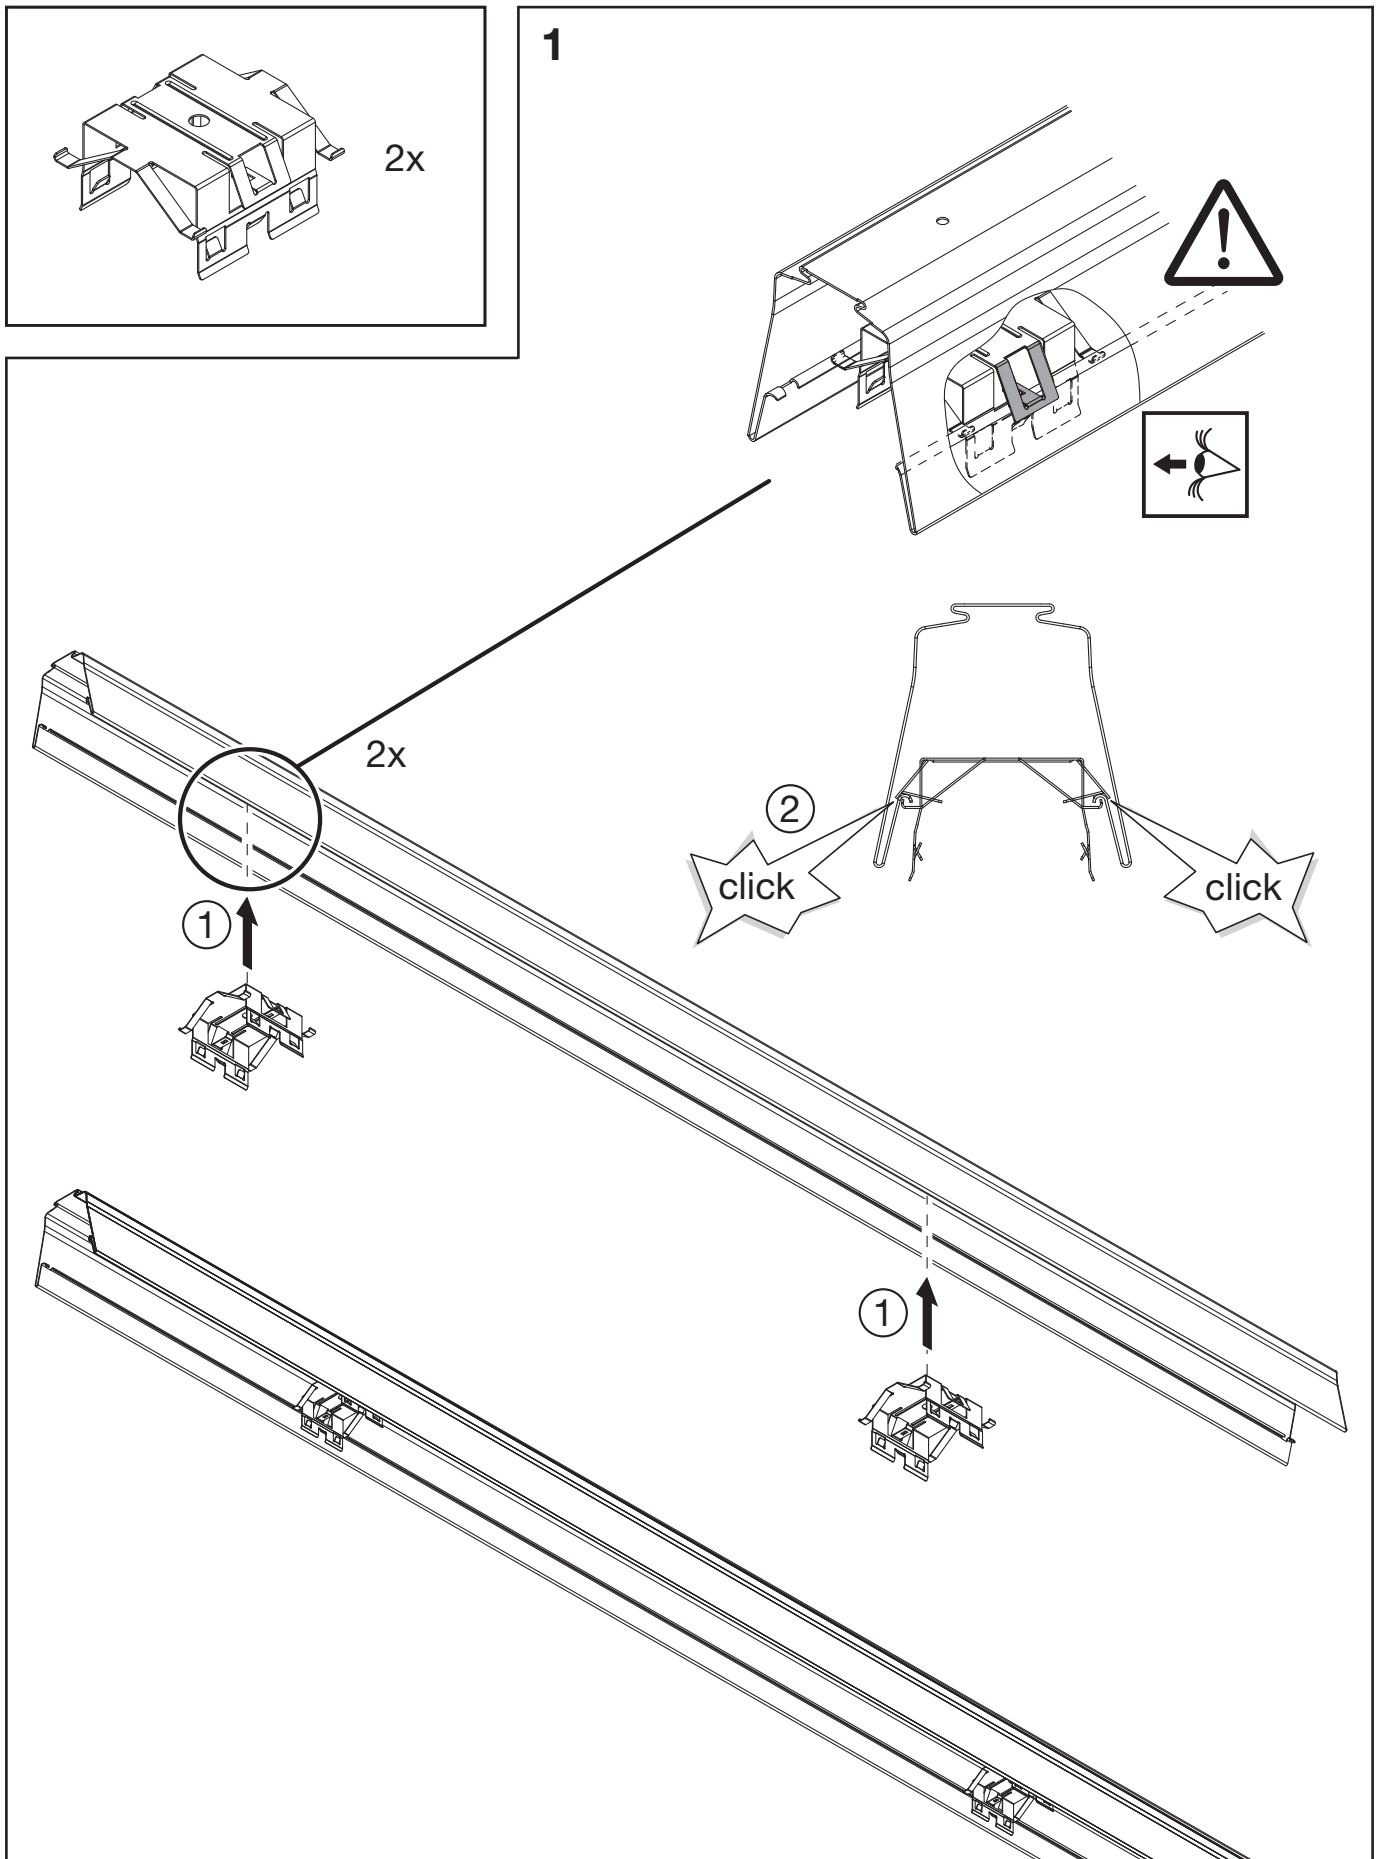

Monsun[®] 12/22

Befestigungselement Tragschiene Licross[®]
fastening element

58FM001

58FS00A
58FS00B
58FS00C

51F...

59TL . S

siteco

Siteco GmbH
 Georg-Simon-Ohm-Straße 50
 83301 Traunreut, Germany
 mail: technicalsupport@siteco.de
 Phone: +49 8669 / 33-844
www.siteco.com