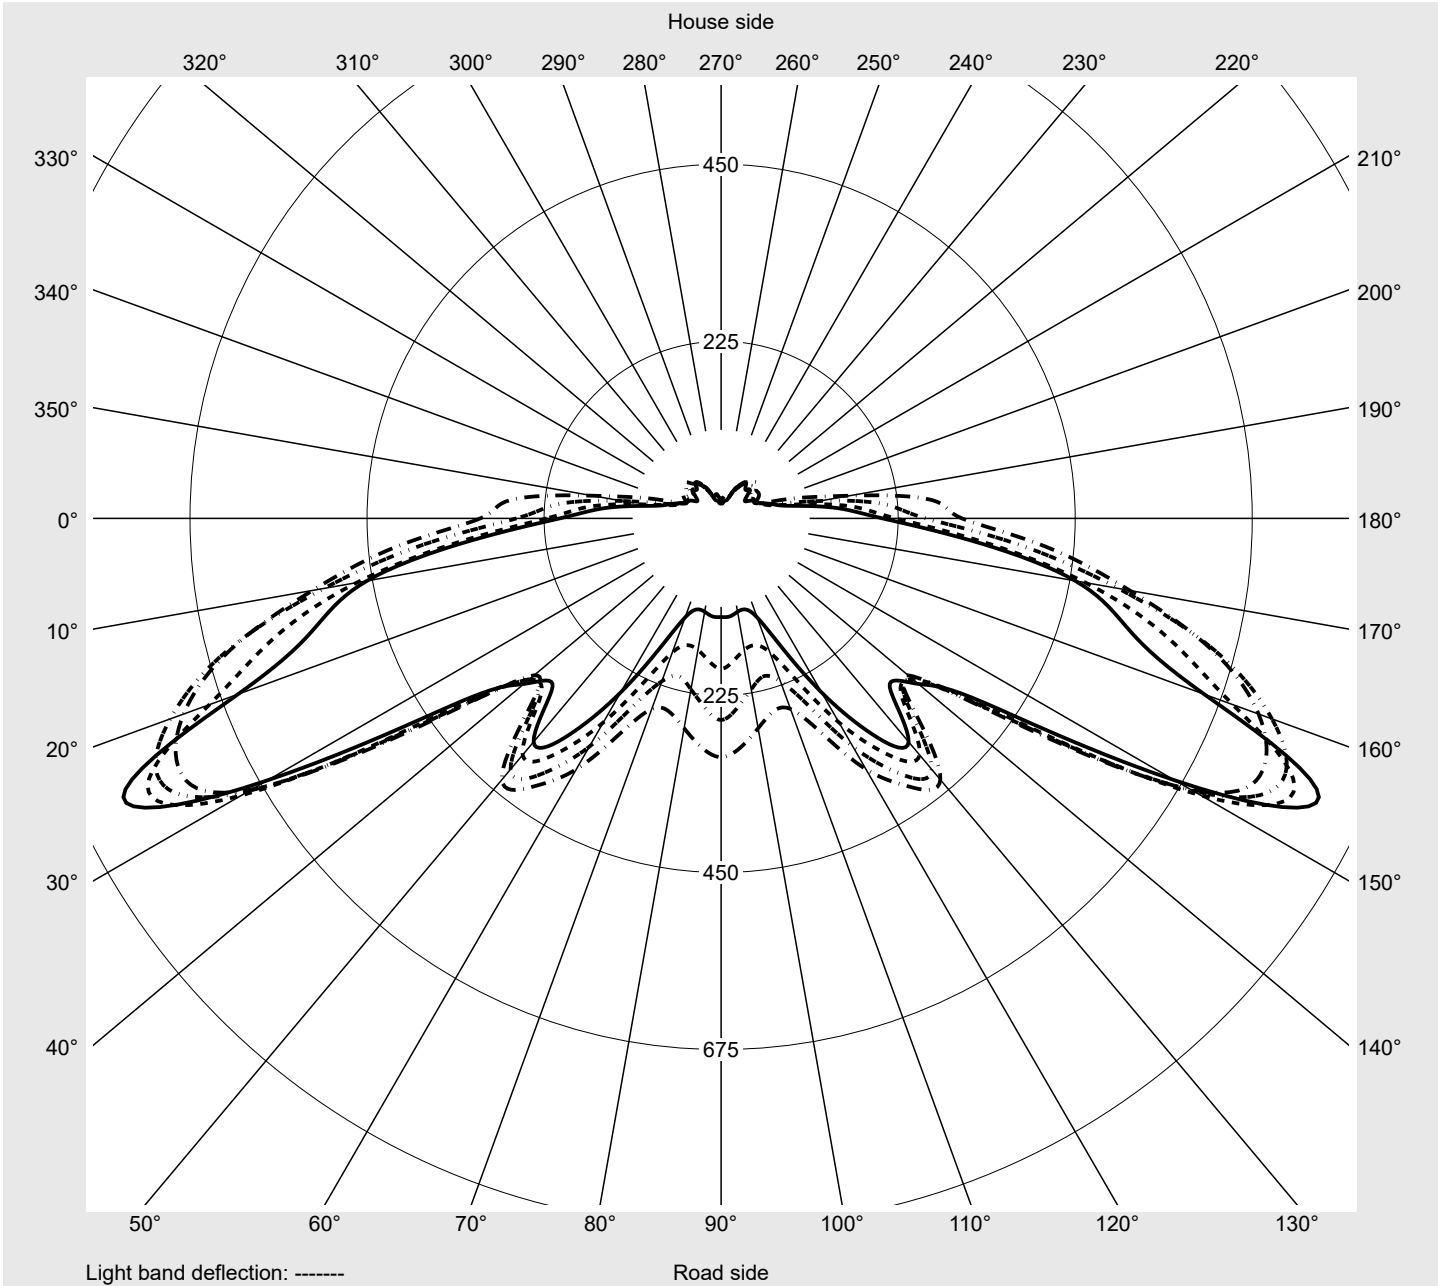

Photometric test report

Family CITY-LIGHT ELEGANCE LED	Order number: 5XA5265AF14H EAN: 4058352834770	LP number 57133_31
		Version post-top- or mounting to wall arm Optic asymmetric, wide distribution (ST1.2a) Cover cover transparent, PMMA Lamps LED 2200 K CRI ≥ 70 Controlgear ECG SITECO iQ Rated values Net luminous flux = 1470 lm Power consumption = 12.9 W Luminous efficacy = 114 lm/W

Luminous intensity in cd/klm C180-0 C205-25 C210-30 C270-90 **Imax: 838 cd/klm**

Luminaire output ratios

Eta	100.0%
Eta 0° - 90°	97.9%
Eta 90° - 180°	2.1%

Luminous intensity class acc. to EN13201-2

Class:	G1
Imax 70°	742.0
Imax 80°	184.9
Imax 90°	10.2
Imax >90°	9.5
Imax >95°	8.5

Measurement conditions

DIN EN 13032 and DIN 5032

Photometric test report

Family CITY-LIGHT ELEGANCE LED	Order number: 5XA5265AF14H EAN: 4058352834770	LP number 57133_31
--	--	------------------------------

Envelope curve in cd/klm **KMK 67.5°** **KMK 65°** **KMK 62.5°** **KMK 60°** **siteco**

Photometric test report

Family CITY-LIGHT ELEGANCE LED	Order number: 5XA5265AF14H EAN: 4058352834770	LP number 57133_31
Table of values for luminous intensities		Maximum luminous intensity
		siteco