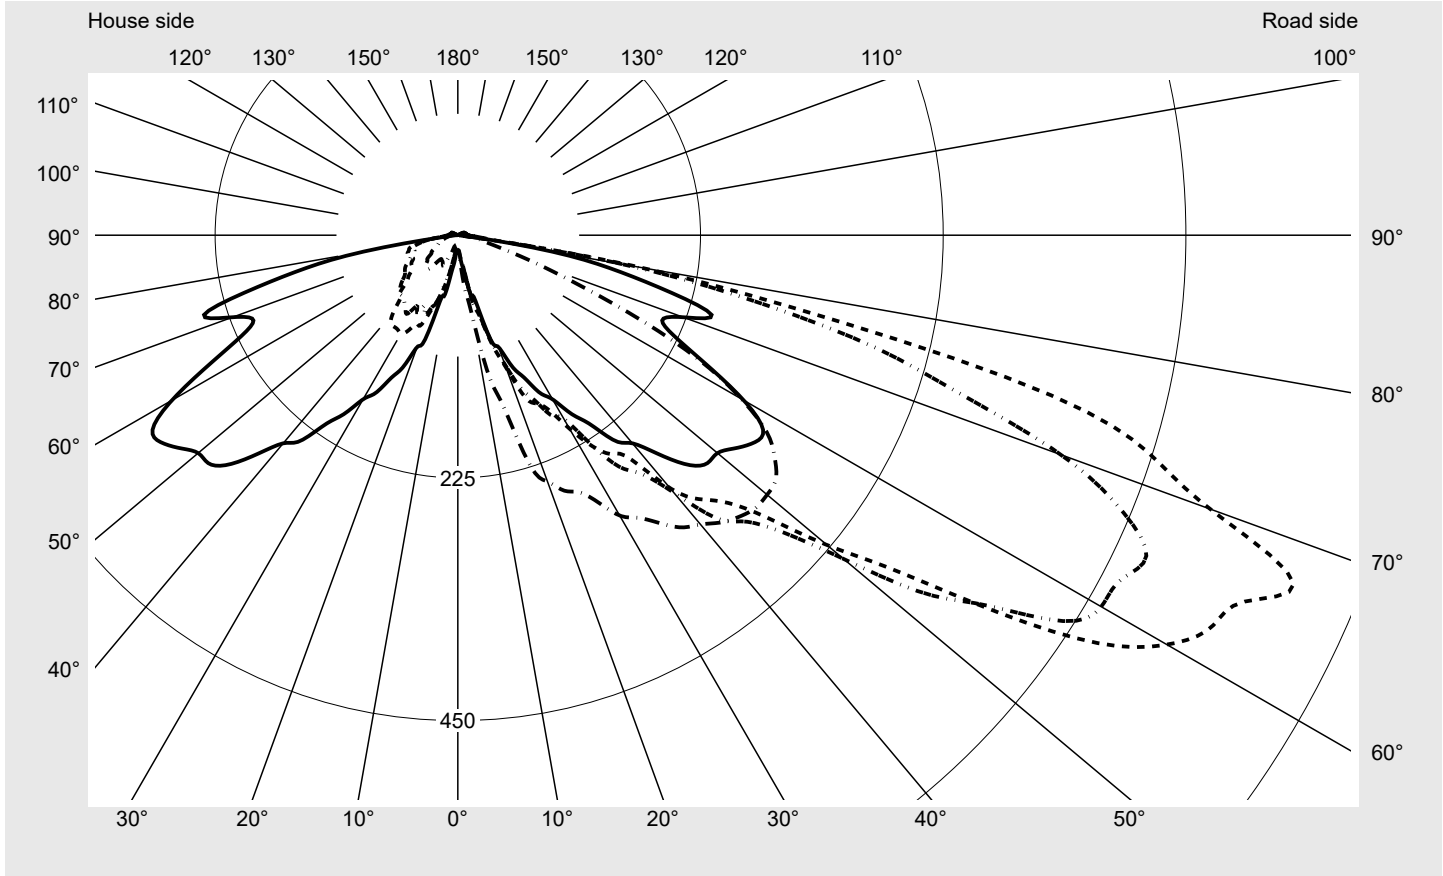

Photometric test report

Family CITY-LIGHT ELEGANCE LED	Order number: 5XA5265AF14H EAN: 4058352834770	LP number 57133_31
		Version post-top- or mounting to wall arm Optic asymmetric, wide distribution (ST1.2a) Cover cover transparent, PMMA Lamps LED 2200 K CRI ≥ 70 Controlgear ECG SITECO iQ Rated values Net luminous flux = 1470 lm Power consumption = 12.9 W Luminous efficacy = 114 lm/W

Luminous intensity in cd/klm C180-0 C205-25 C210-30 C270-90 **Imax: 838 cd/klm**

Luminaire output ratios

Eta	100.0%
Eta 0° - 90°	97.9%
Eta 90° - 180°	2.1%

Luminous intensity class acc. to EN13201-2

Class:	G1
Imax 70°	742.0
Imax 80°	184.9
Imax 90°	10.2
Imax >90°	9.5
Imax >95°	8.5

Envelope curve in cd/klm **KMK 67.5°** **KMK 65°** **KMK 62.5°** **KMK 60°** **siteco**

Photometric test report

Family CITY-LIGHT ELEGANCE LED	Order number: 5XA5265AF14H EAN: 4058352834770	LP number 57133_31
Table of values for luminous intensities		Maximum luminous intensity
		siteco