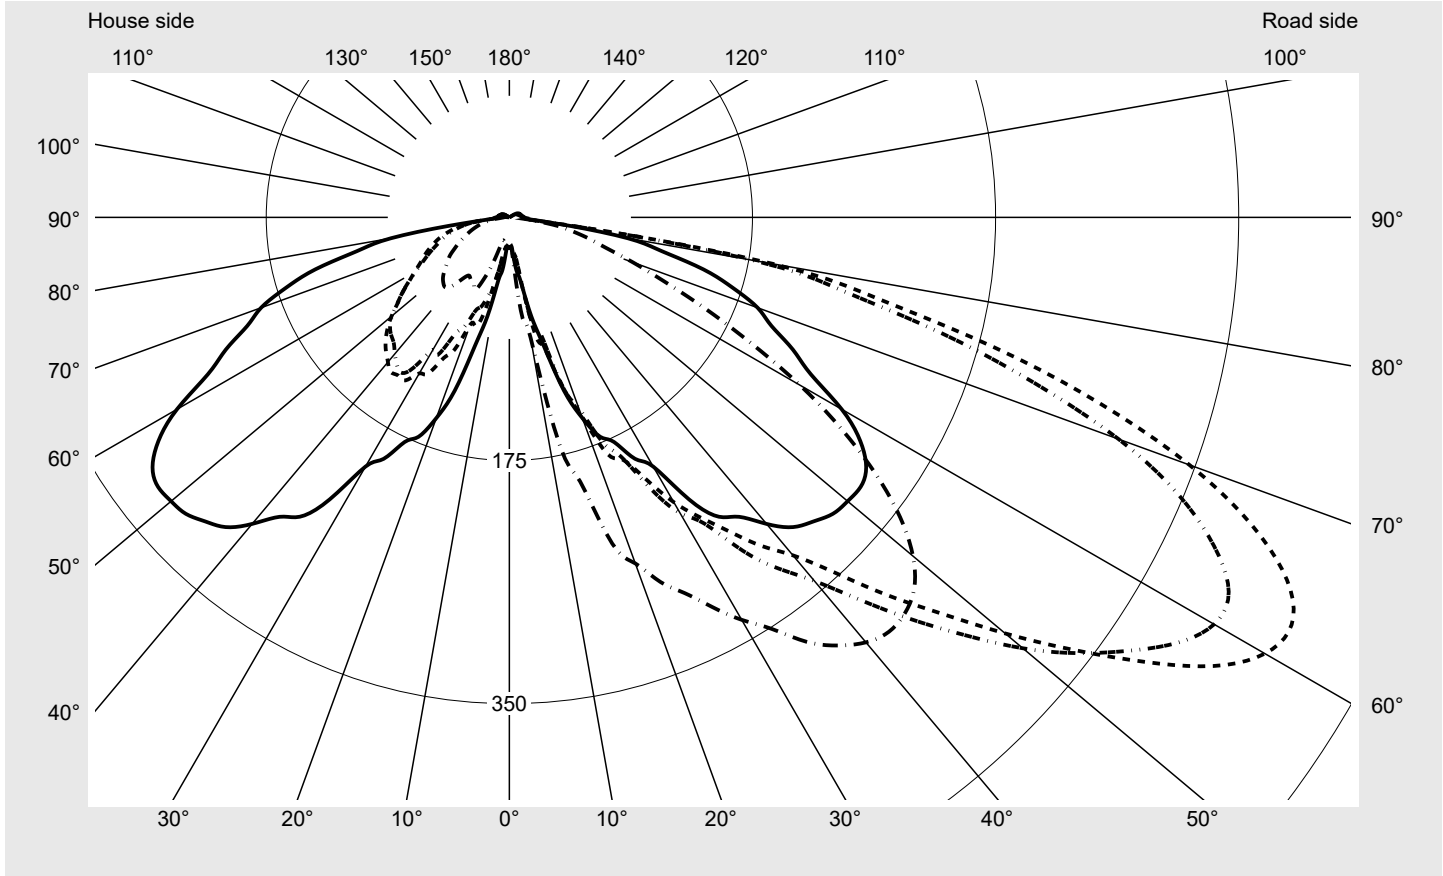

Photometric test report

Family CITY-LIGHT ELEGANCE LED	Order number: 5XA5265AF14H + 5XA54000XS EAN: 4058352834770 + 4050737730073	LP number 59106_24
	Version post-top- or mounting to wall arm, spreader element, structured Optic asymmetric, wide distribution (ST1.2a) Cover cover transparent, PMMA Lamps LED 2200 K CRI ≥ 70 Controlgear ECG SITECO iQ Rated values Net luminous flux = 1390 lm Power consumption = 12.9 W Luminous efficacy = 107.8 lm/W	serial documentation 07.07.2022

Luminous intensity in cd/klm C180-0 C205-25 C210-30 C270-90 **Imax: 635 cd/klm**

Luminaire output ratios	
Eta	100.0%
Eta 0° - 90°	97.8%
Eta 90° - 180°	2.2%

Luminous intensity class acc. to EN13201-2	
Class:	G1
Imax 70°	521.0
Imax 80°	192.8
Imax 90°	10.9
Imax >90°	10.3
Imax >95°	9.2