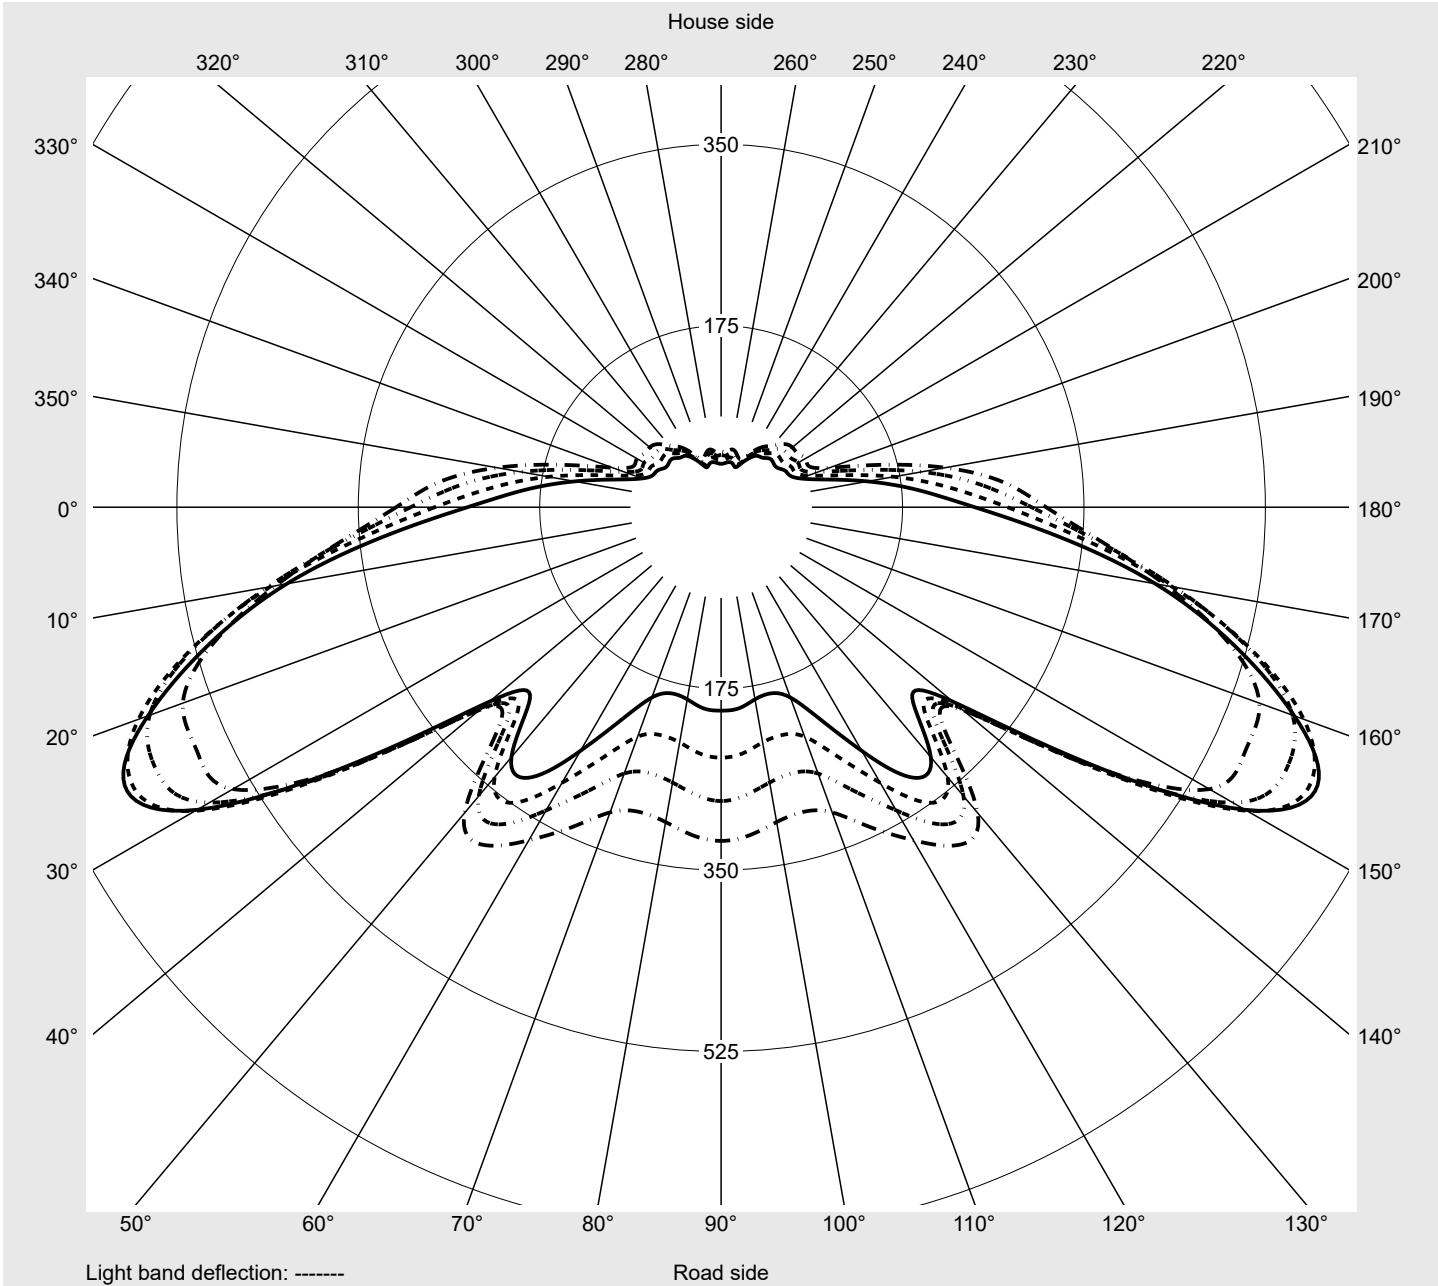

Photometric test report

Family CITY-LIGHT ELEGANCE LED	Order number: 5XA5265AF14H + 5XA54000XS EAN: 4058352834770 + 4050737730073	LP number 59106_24
	Version post-top- or mounting to wall arm, spreader element, structured Optic asymmetric, wide distribution (ST1.2a) Cover cover transparent, PMMA Lamps LED 2200 K CRI ≥ 70 Controlgear ECG SITECO iQ Rated values Net luminous flux = 1390 lm Power consumption = 12.9 W Luminous efficacy = 107.8 lm/W	serial documentation 07.07.2022

Luminous intensity in cd/klm C180-0 C205-25 C210-30 C270-90 **Imax: 635 cd/klm**

Luminaire output ratios	
Eta	100.0%
Eta 0° - 90°	97.8%
Eta 90° - 180°	2.2%

Luminous intensity class acc. to EN13201-2	
Class:	G1
Imax 70°	521.0
Imax 80°	192.8
Imax 90°	10.9
Imax >90°	10.3
Imax >95°	9.2

Measurement conditions
 DIN EN 13032 and DIN 5032

Photometric test report

Family CITY-LIGHT ELEGANCE LED	Order number: 5XA5265AF14H + 5XA54000XS EAN: 4058352834770 + 4050737730073	LP number 59106_24
--	---	------------------------------

Envelope curve in cd/klm **KMK 62.5°** **KMK 60°** **KMK 57.5°** **KMK 55°** **siteco**

Photometric test report

Family CITY-LIGHT ELEGANCE LED	Order number: 5XA5265AF14H + 5XA54000XS EAN: 4058352834770 + 4050737730073	LP number 59106_24
Table of values for luminous intensities		Maximum luminous intensity
siteco		