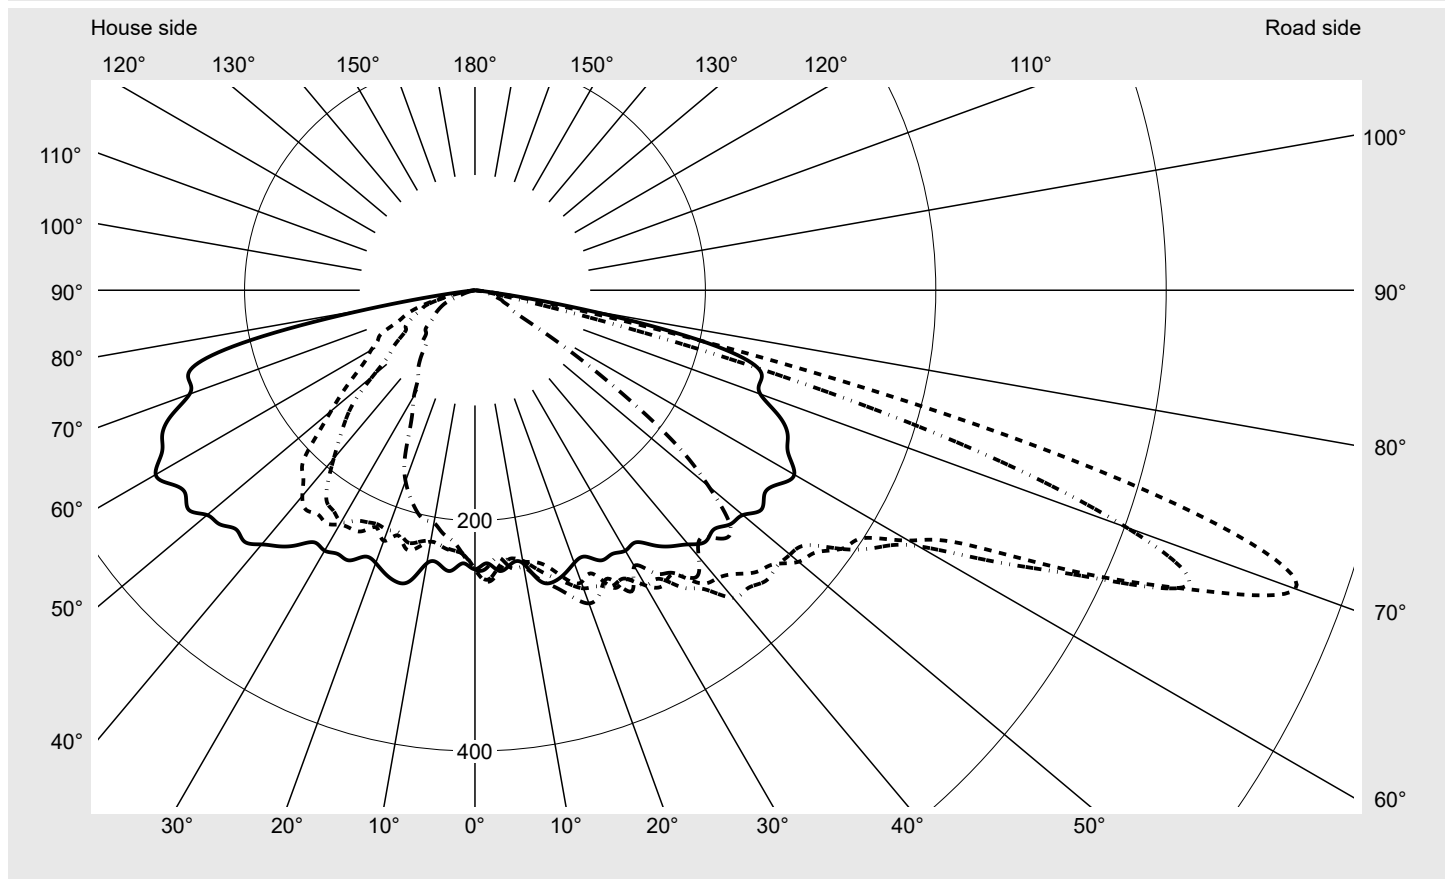

Photometric test report

Family
Streetlight 21 micro LED

Order number: 5XE1D41D08DB
EAN: 4058352740071

LP number
59076_935

Version post-top or side-entry mounting
Optic asymmetric, wide distribution (ST1.0a)
Cover toughened safety glass
Lamps LED 4000 K | CRI ≥ 70
Controlgear ECG SITECO iQ
Rated values Net luminous flux = 5010 lm
 Power consumption = 36.4 W
 Luminous efficacy = 137.6 lm/W

serial
documentation
26.10.2022

siteco

Luminous intensity in cd/klm

C180-0

C205-25

C210-30

C270-90

Imax: 758 cd/klm

Luminaire output ratios

Eta	100.0%
Eta 0° - 90°	100.0%
Eta 90° - 180°	0.0%

Luminous intensity class acc. to EN13201-2

Class:	G3
Imax 70°	757.8
Imax 80°	95.1
Imax 90°	0.0
Imax >90°	0.0
Imax >95°	0.0

Measurement conditions

DIN EN 13032 and DIN 5032

Photometric test report

Family Streetlight 21 micro LED	Order number: 5XE1D41D08DB EAN: 4058352740071	LP number 59076_935
---	--	-------------------------------

Envelope curve in cd/klm **KMK 70°** **KMK 67.5°** **KMK 65°** **KMK 62.5°** **siteco**