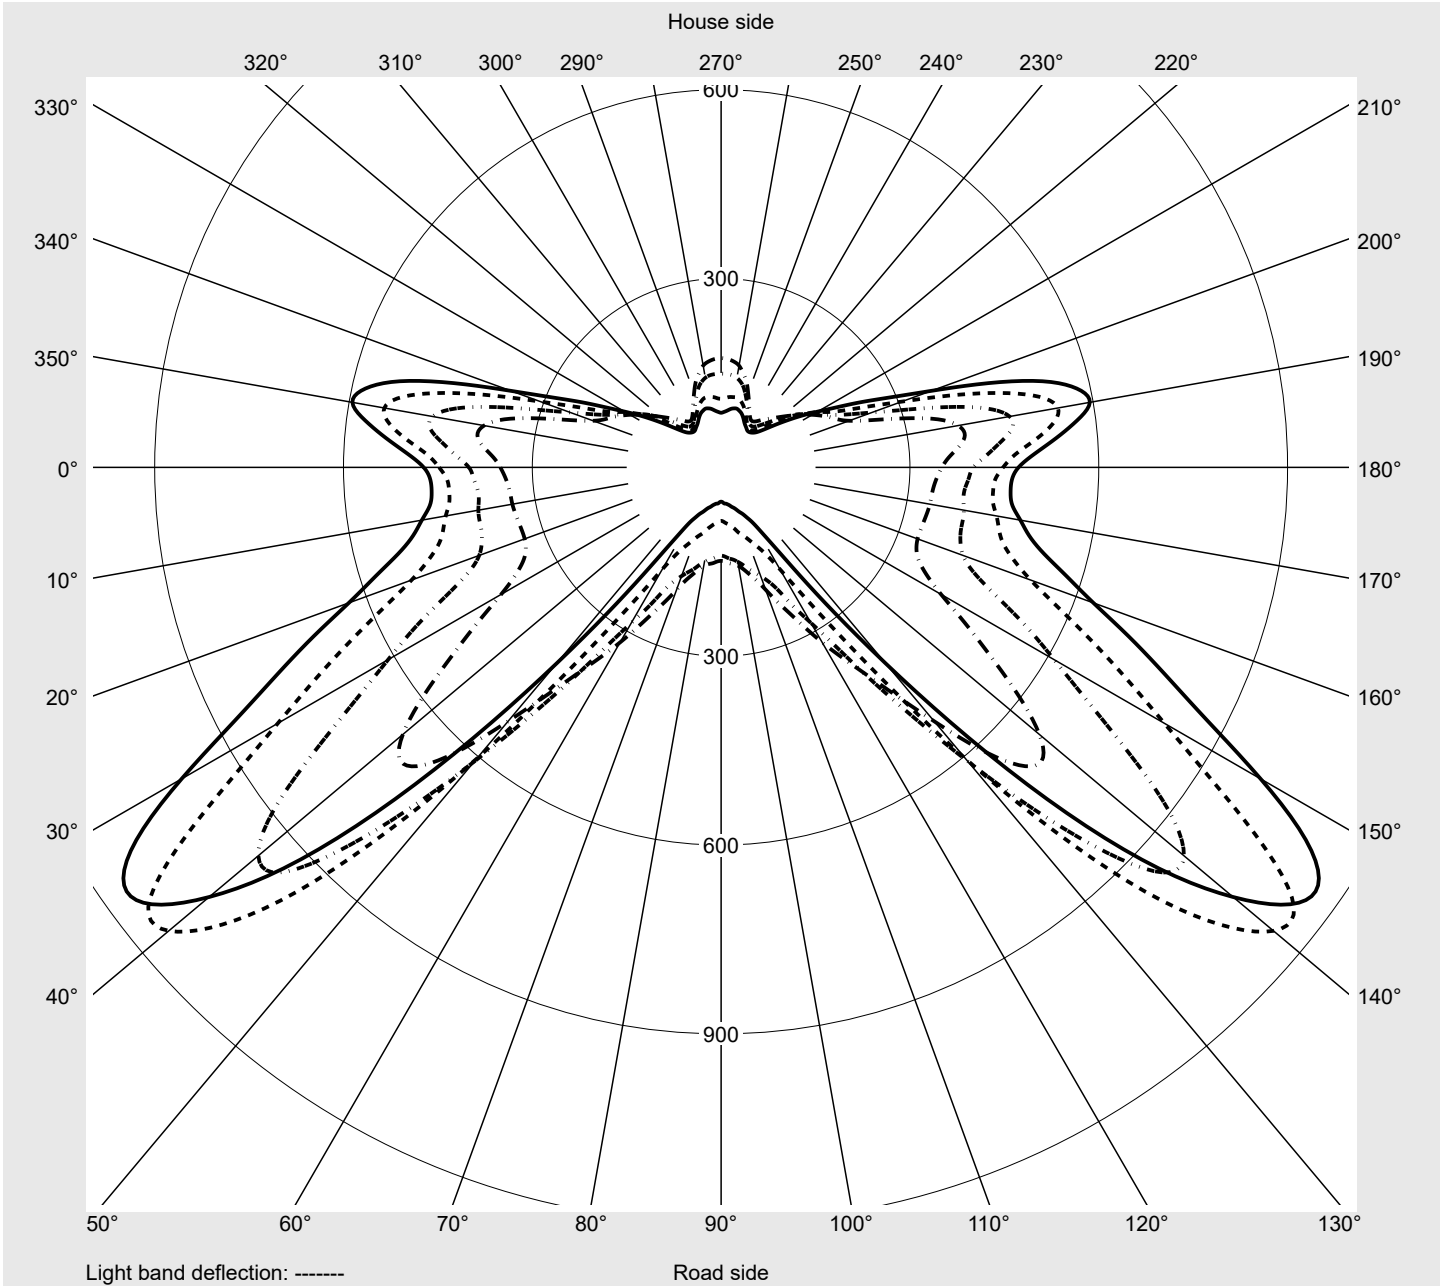

Photometric test report

Family Streetlight 21 micro LED	Order number: 5XE1P31G08DB EAN: 4058352740712	LP number 59337_253
	Version post-top or side-entry mounting Optic asymmetric, wide distribution (ST1.5a) Cover toughened safety glass Lamps LED 3000 K CRI ≥ 70 Controlgear ECG SITECO iQ Rated values Net luminous flux = 4730 lm Power consumption = 36.4 W Luminous efficacy = 129.9 lm/W	serial documentation 26.10.2022

Luminous intensity in cd/klm C180-0 C215-35 C217,5-37,5 C270-90 **Imax: 1158 cd/klm**

Luminaire output ratios	
Eta	100.0%
Eta 0° - 90°	100.0%
Eta 90° - 180°	0.0%

Luminous intensity class acc. to EN13201-2	
Class:	---
Imax 70°	798.1
Imax 80°	214.2
Imax 90°	0.0
Imax >90°	0.0
Imax >95°	0.0

Measurement conditions
DIN EN 13032 and DIN 5032

Photometric test report

Family Streetlight 21 micro LED	Order number: 5XE1P31G08DB EAN: 4058352740712	LP number 59337_253
---	--	-------------------------------

Envelope curve in cd/klm **KMK 65°** **KMK 62,5°** **KMK 60°** **KMK 57,5°** **siteco**

Photometric test report

Family Streetlight 21 micro LED	Order number: 5XE1P31G08DB EAN: 4058352740712	LP number 59337_253
--	--	--------------------------------------