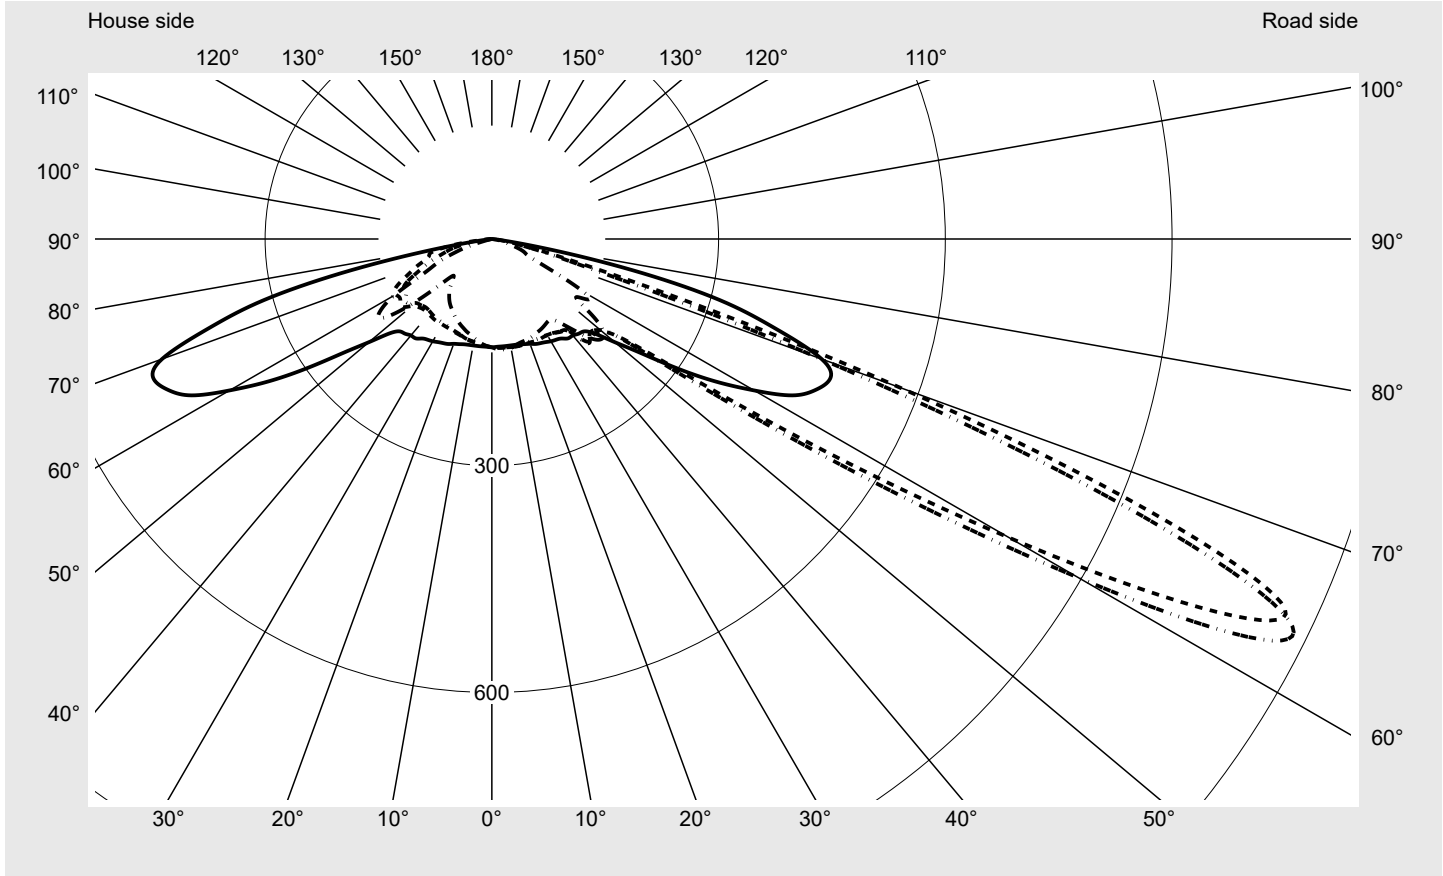

Photometric test report

Family Streetlight 21 micro LED	Order number: 5XE1P31G08DB EAN: 4058352740712	LP number 59337_253
	Version post-top or side-entry mounting Optic asymmetric, wide distribution (ST1.5a) Cover toughened safety glass Lamps LED 3000 K CRI ≥ 70 Controlgear ECG SITECO iQ Rated values Net luminous flux = 4730 lm Power consumption = 36.4 W Luminous efficacy = 129.9 lm/W	serial documentation 26.10.2022

Luminous intensity in cd/klm C180-0 C215-35 C217,5-37,5 C270-90 **Imax: 1158 cd/klm**

Luminaire output ratios	
Eta	100.0%
Eta 0° - 90°	100.0%
Eta 90° - 180°	0.0%

Luminous intensity class acc. to EN13201-2	
Class:	---
Imax 70°	798.1
Imax 80°	214.2
Imax 90°	0.0
Imax >90°	0.0
Imax >95°	0.0

Envelope curve in cd/klm **KMK 65°** **KMK 62,5°** **KMK 60°** **KMK 57,5°** **siteco**

Photometric test report

Family Streetlight 21 micro LED	Order number: 5XE1P31G08DB EAN: 4058352740712	LP number 59337_253
--	--	--------------------------------------