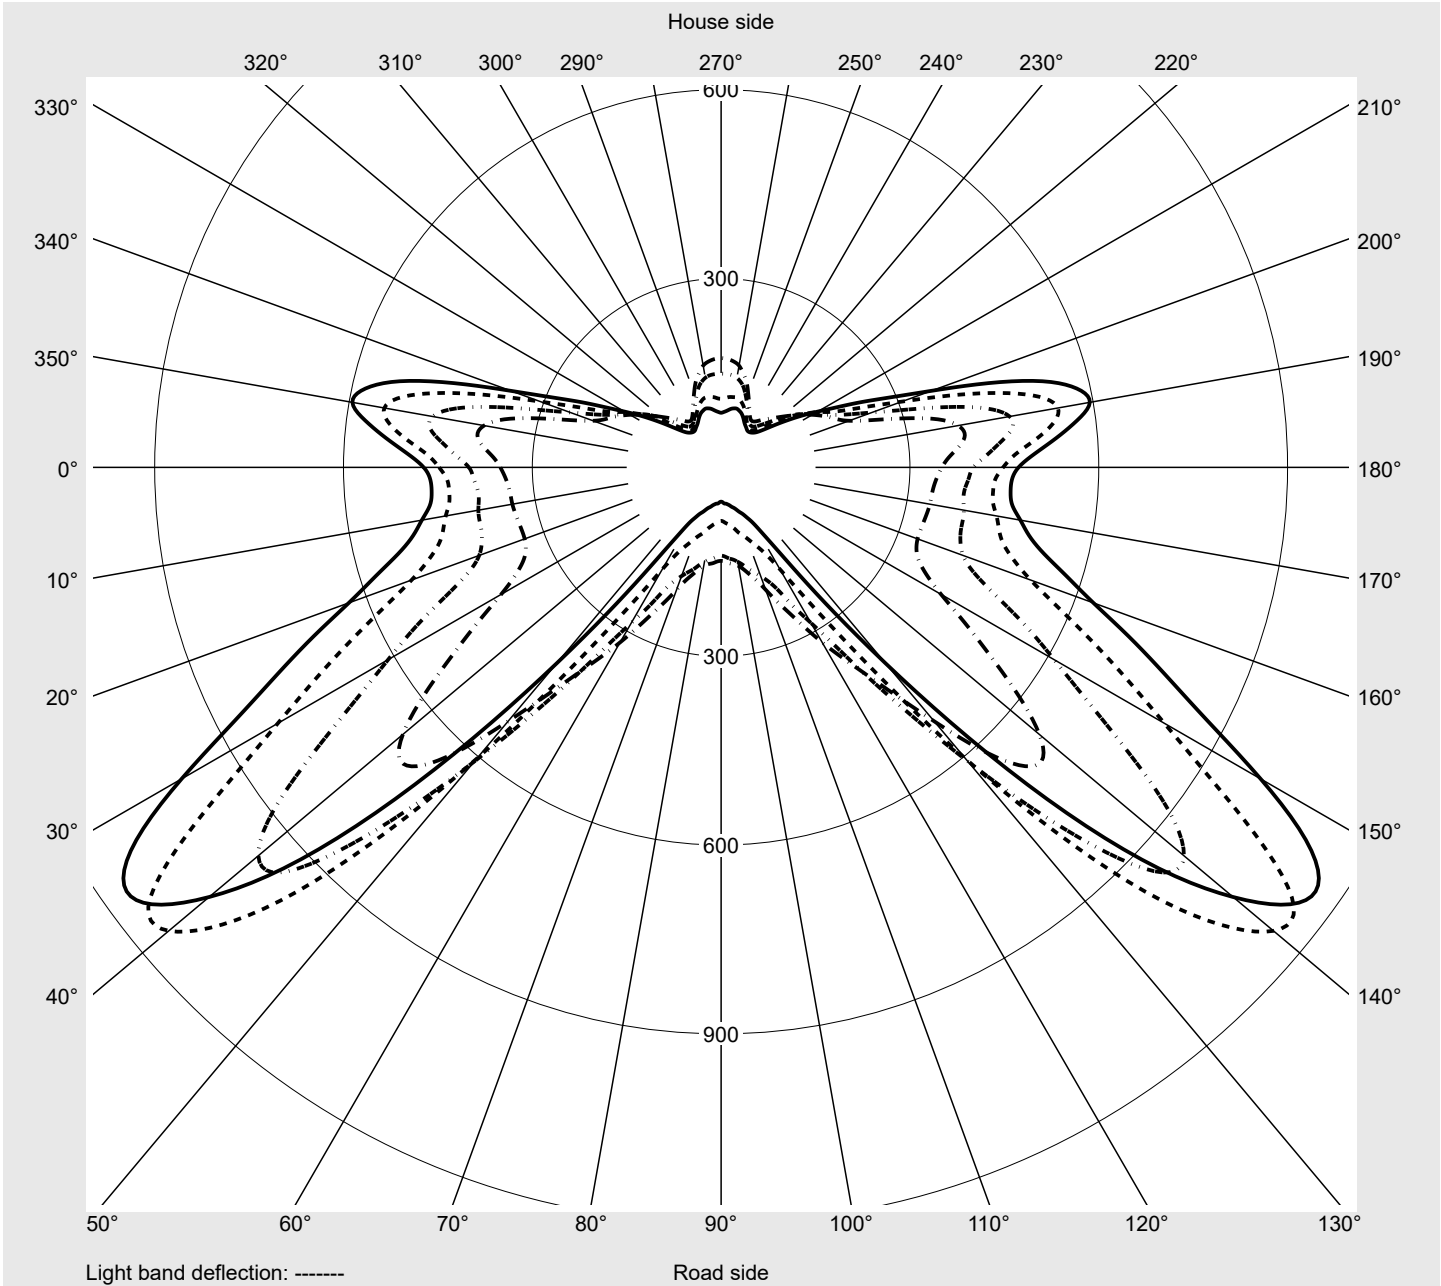

Photometric test report

Family Streetlight 21 mini LED	Order number: 5XE2P31G08HB EAN: 4058352726167	LP number 59337_231
	Version post-top or side-entry mounting Optic asymmetric, wide distribution (ST1.5a) Cover toughened safety glass Lamps LED 3000 K CRI ≥ 70 Controlgear ECG SITECO iQ Rated values Net luminous flux = 9290 lm Power consumption = 70.9 W Luminous efficacy = 131 lm/W	serial documentation 12.09.2022

Luminous intensity in cd/klm
C180-0
C215-35
C217,5-37,5
C270-90
Imax: 1158 cd/klm

Luminaire output ratios	
Eta	100.0%
Eta 0° - 90°	100.0%
Eta 90° - 180°	0.0%

Luminous intensity class acc. to EN13201-2	
Class:	---
Imax 70°	798.1
Imax 80°	214.2
Imax 90°	0.0
Imax >90°	0.0
Imax >95°	0.0

Measurement conditions
 DIN EN 13032 and DIN 5032

Photometric test report

Family Streetlight 21 mini LED	Order number: 5XE2P31G08HB EAN: 4058352726167	LP number 59337_231
--	--	-------------------------------

Envelope curve in cd/klm **KMK 65°** **KMK 62.5°** **KMK 60°** **KMK 57.5°** **siteco**

Photometric test report

Family Streetlight 21 mini LED	Order number: 5XE2P31G08HB EAN: 4058352726167	LP number 59337_231
Table of values for luminous intensities		Maximum luminous intensity
		siteco