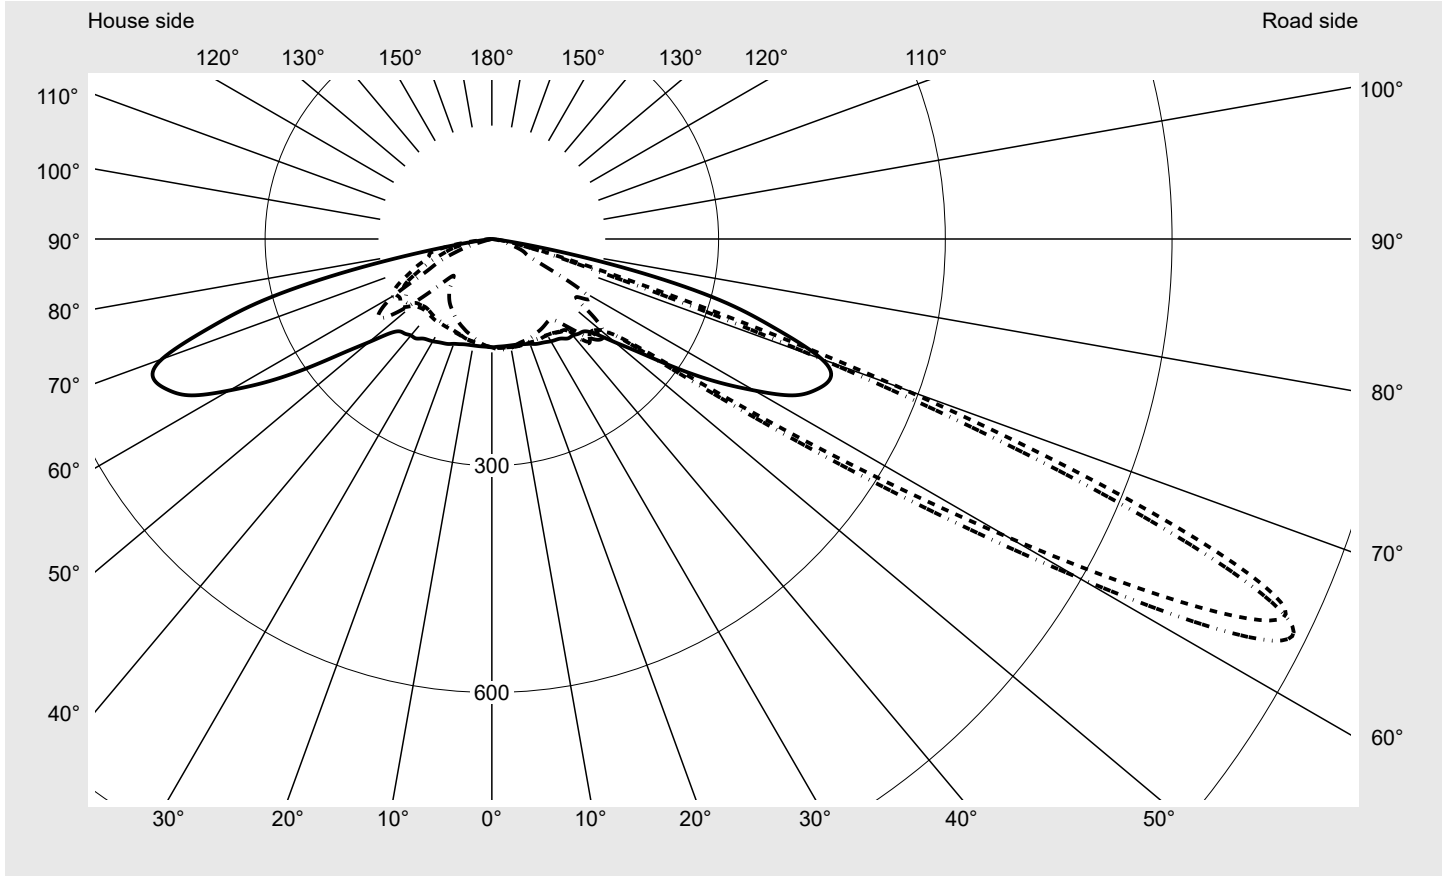

Photometric test report

Family Streetlight 21 mini LED	Order number: 5XE2P31G08HB EAN: 4058352726167	LP number 59337_231
	Version post-top or side-entry mounting Optic asymmetric, wide distribution (ST1.5a) Cover toughened safety glass Lamps LED 3000 K CRI ≥ 70 Controlgear ECG SITECO iQ Rated values Net luminous flux = 9290 lm Power consumption = 70.9 W Luminous efficacy = 131 lm/W	serial documentation 12.09.2022

Luminous intensity in cd/klm
C180-0
C215-35
C217,5-37,5
C270-90
Imax: 1158 cd/klm

Luminaire output ratios	
Eta	100.0%
Eta 0° - 90°	100.0%
Eta 90° - 180°	0.0%

Luminous intensity class acc. to EN13201-2	
Class:	---
Imax 70°	798.1
Imax 80°	214.2
Imax 90°	0.0
Imax >90°	0.0
Imax >95°	0.0

Envelope curve in cd/klm **KMK 65°** **KMK 62.5°** **KMK 60°** **KMK 57.5°** **siteco**

Photometric test report

Family Streetlight 21 mini LED	Order number: 5XE2P31G08HB EAN: 4058352726167	LP number 59337_231
Table of values for luminous intensities		Maximum luminous intensity
		siteco