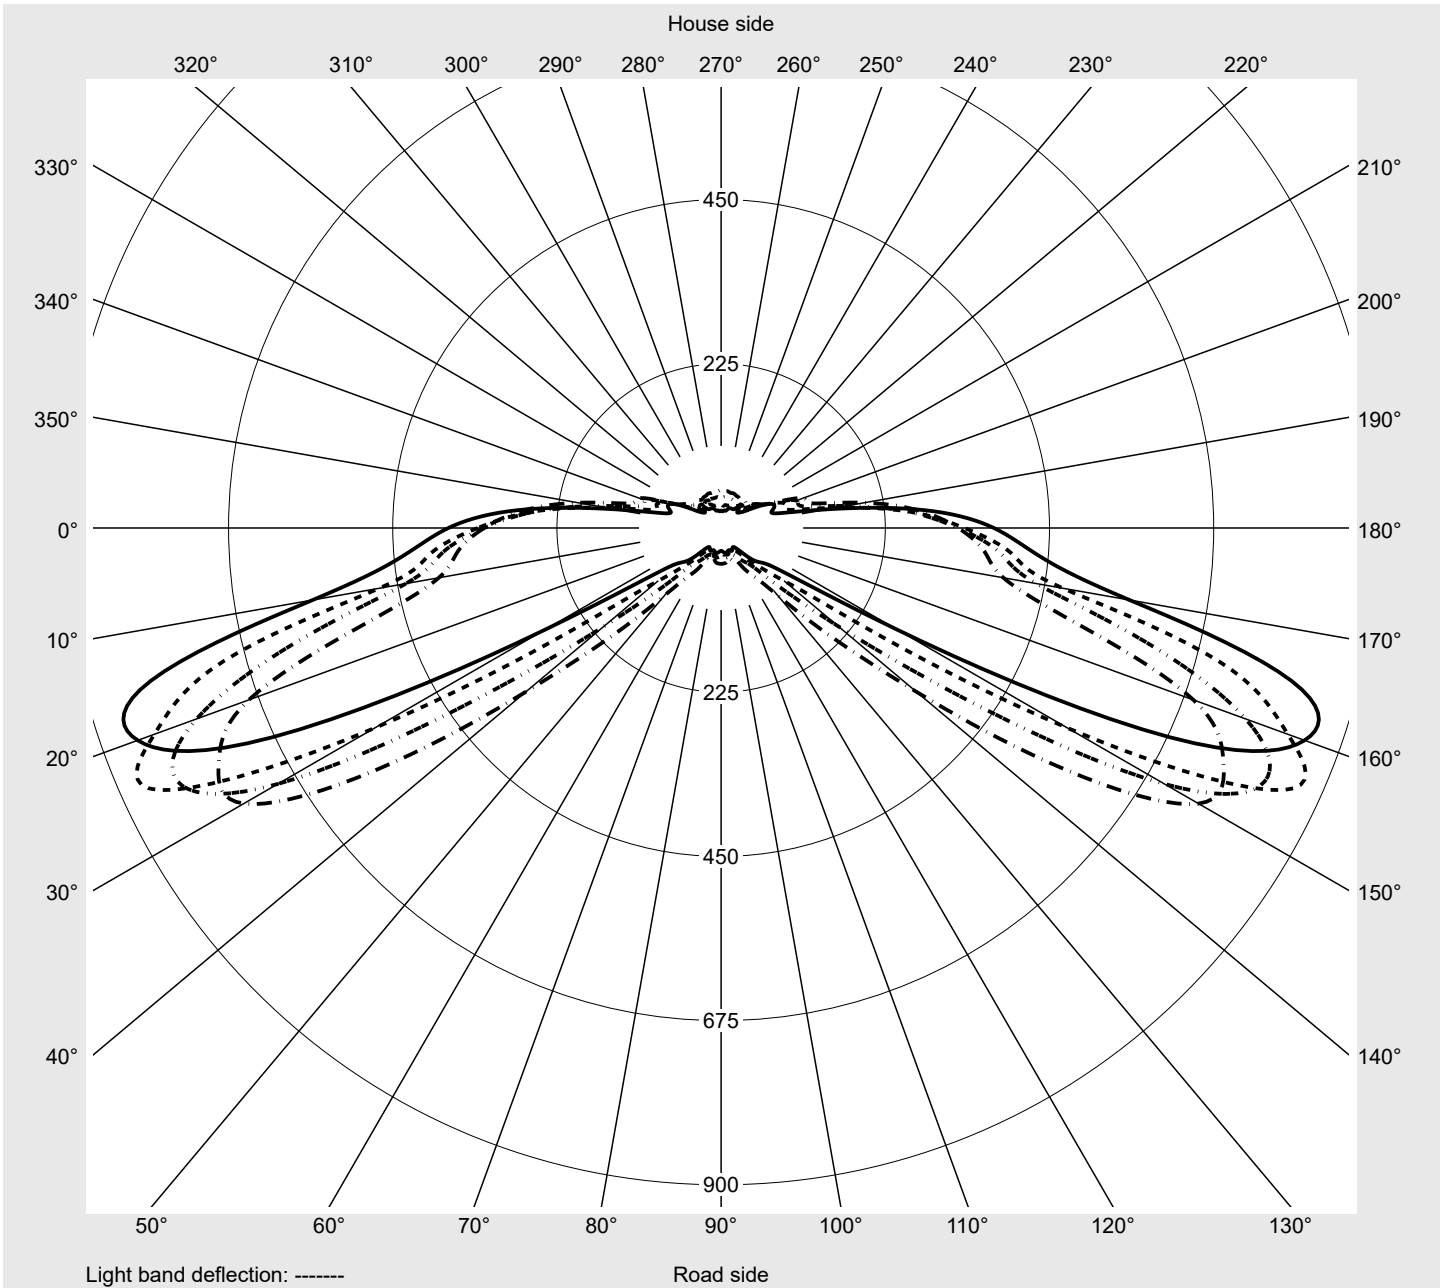

Photometric test report

Family
Streetlight 21 midi LED

Order number: 5XE3C31D08MB
EAN: 4058352727096

LP number
59081_352

Version post-top or side-entry mounting
Optic asymmetric, wide distribution (ST0.8a)
Cover toughened safety glass
Lamps LED 3000 K | CRI ≥ 70
Controlgear ECG SITECO iQ
Rated values Net luminous flux = 19500 lm
Power consumption = 146.7 W
Luminous efficacy = 132.9 lm/W

serial
documentation
15.07.2022

siteco

Luminous intensity in cd/klm

C180-0

C200-20

C205-25

C270-90

Imax: 851 cd/klm

Luminaire output ratios

Eta	100.0%
Eta 0° - 90°	100.0%
Eta 90° - 180°	0.0%

Luminous intensity class acc. to EN13201-2

Class:	G3
Imax 70°	826.1
Imax 80°	99.6
Imax 90°	0.0
Imax >90°	0.0
Imax >95°	0.0

Measurement conditions

DIN EN 13032 and DIN 5032

Photometric test report

Family Streetlight 21 midi LED	Order number: 5XE3C31D08MB EAN: 4058352727096	LP number 59081_352
--	--	-------------------------------

Envelope curve in cd/klm **KMK 67.5°** **KMK 65°** **KMK 62.5°** **KMK 60°** **siteco**