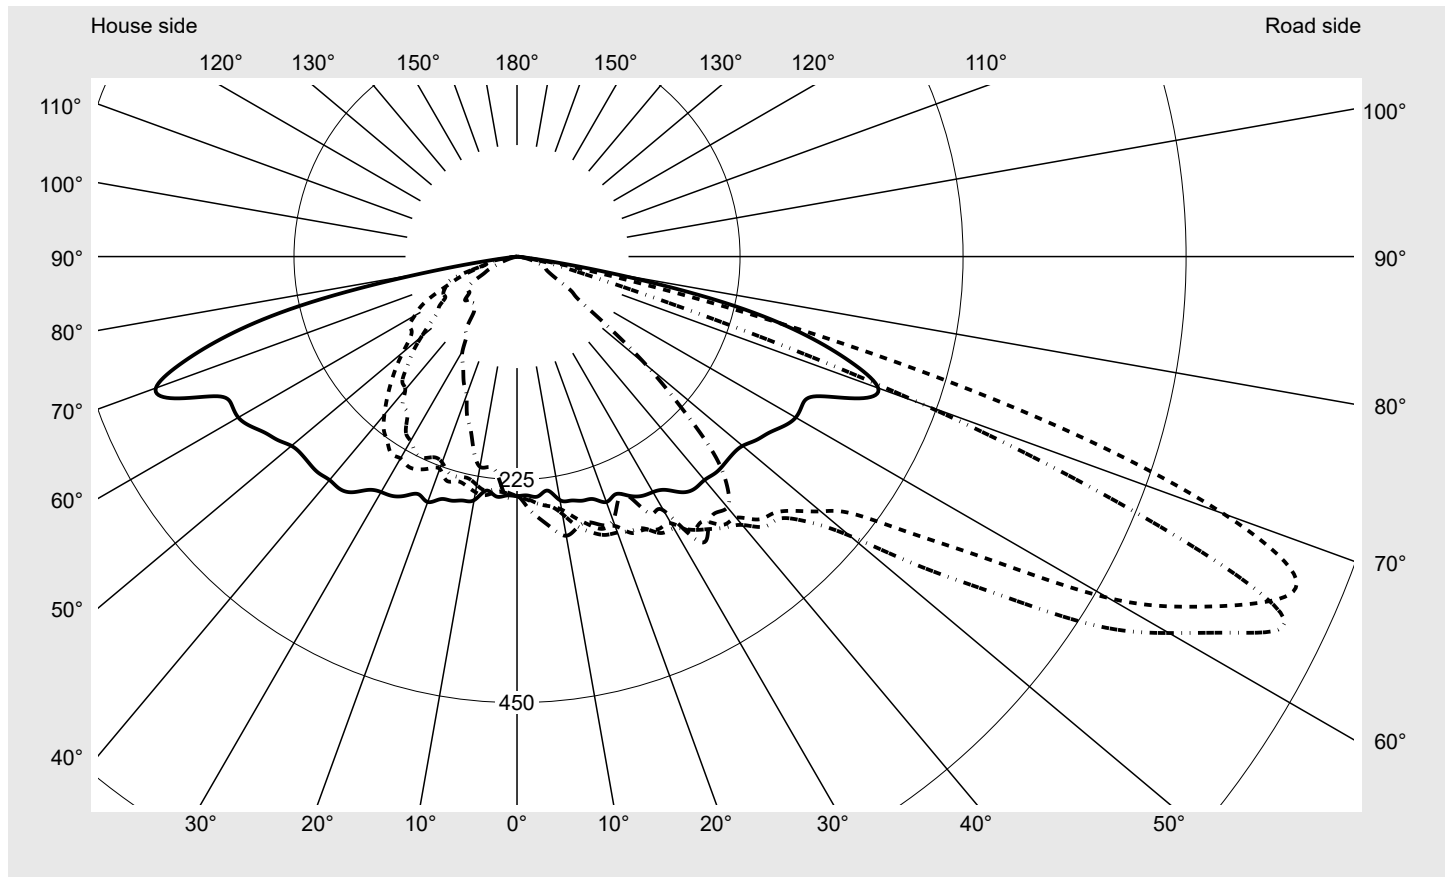

Photometric test report

Family
Streetlight 21 midi LED

Order number: 5XE3C31D08MB
EAN: 4058352727096

LP number
59081_352

Version post-top or side-entry mounting
Optic asymmetric, wide distribution (ST0.8a)
Cover toughened safety glass
Lamps LED 3000 K | CRI ≥ 70
Controlgear ECG SITECO iQ
Rated values Net luminous flux = 19500 lm
Power consumption = 146.7 W
Luminous efficacy = 132.9 lm/W

serial
documentation
15.07.2022

siteco

Luminous intensity in cd/klm

C180-0

C200-20

C205-25

C270-90

Imax: 851 cd/klm

Luminaire output ratios

Eta	100.0%
Eta 0° - 90°	100.0%
Eta 90° - 180°	0.0%

Luminous intensity class acc. to EN13201-2

Class:	G3
Imax 70°	826.1
Imax 80°	99.6
Imax 90°	0.0
Imax >90°	0.0
Imax >95°	0.0

Measurement conditions