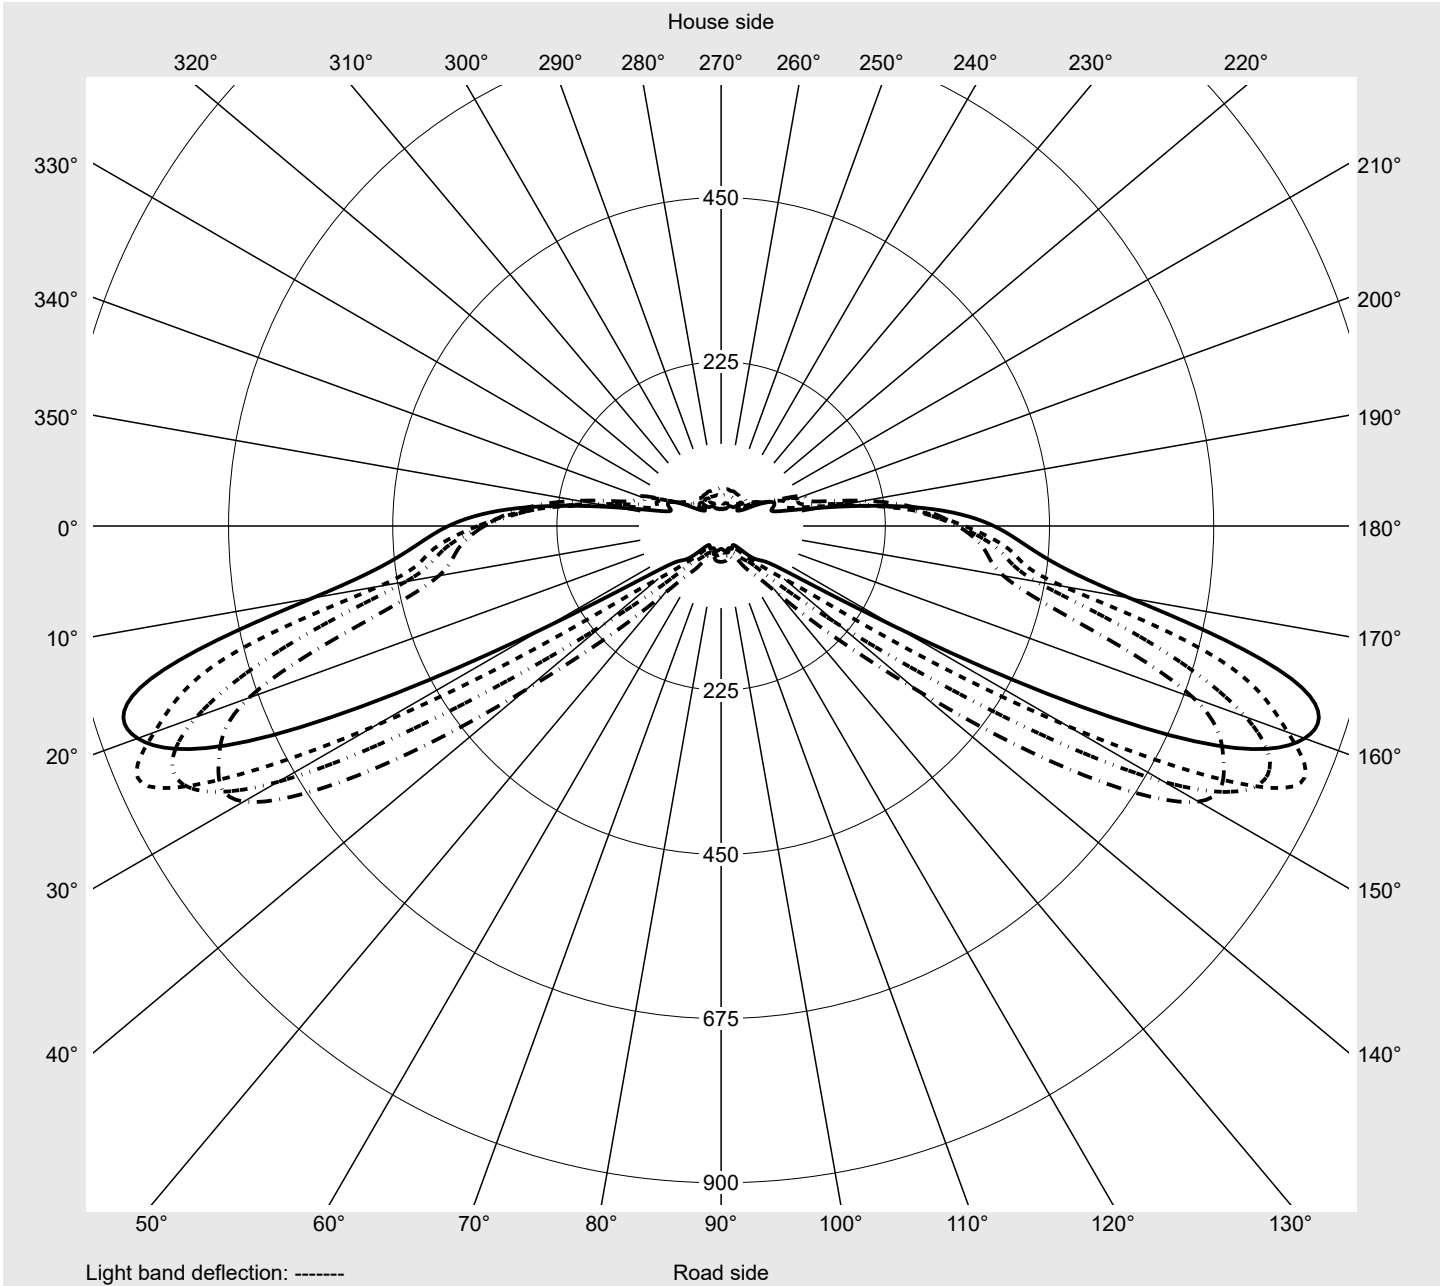

Photometric test report

Family Streetlight 21 midi easy LED	Order number: 5XE7C43A08MB EAN: 4058352730980	LP number 59081_485
	Version post-top or side-entry mounting Optic asymmetric, wide distribution (ST0.8a) Cover toughened safety glass Lamps LED 4000 K CRI ≥ 70 Controlgear ECG DIM Rated values Net luminous flux = 20180 lm Power consumption = 147.0 W Luminous efficacy = 137.3 lm/W	serial documentation 15.07.2022

Luminous intensity in cd/klm C180-0 C200-20 C205-25 C270-90 **Imax: 851 cd/klm**

Luminaire output ratios	
Eta	100.0%
Eta 0° - 90°	100.0%
Eta 90° - 180°	0.0%
Measurement conditions	
DIN EN 13032 and DIN 5032	

Luminous intensity class acc. to EN13201-2	
Class:	G3
Imax 70°	826.1
Imax 80°	99.6
Imax 90°	0.0
Imax >90°	0.0
Imax >95°	0.0

Photometric test report

Family Streetlight 21 midi easy LED	Order number: 5XE7C43A08MB EAN: 4058352730980	LP number 59081_485
---	--	-------------------------------

Envelope curve in cd/klm **KMK 67.5°** **KMK 65°** **KMK 62.5°** **KMK 60°** **siteco**

Photometric test report

Family Streetlight 21 midi easy LED	Order number: 5XE7C43A08MB EAN: 4058352730980	LP number 59081_485
Table of values for luminous intensities		Maximum luminous intensity
		siteco