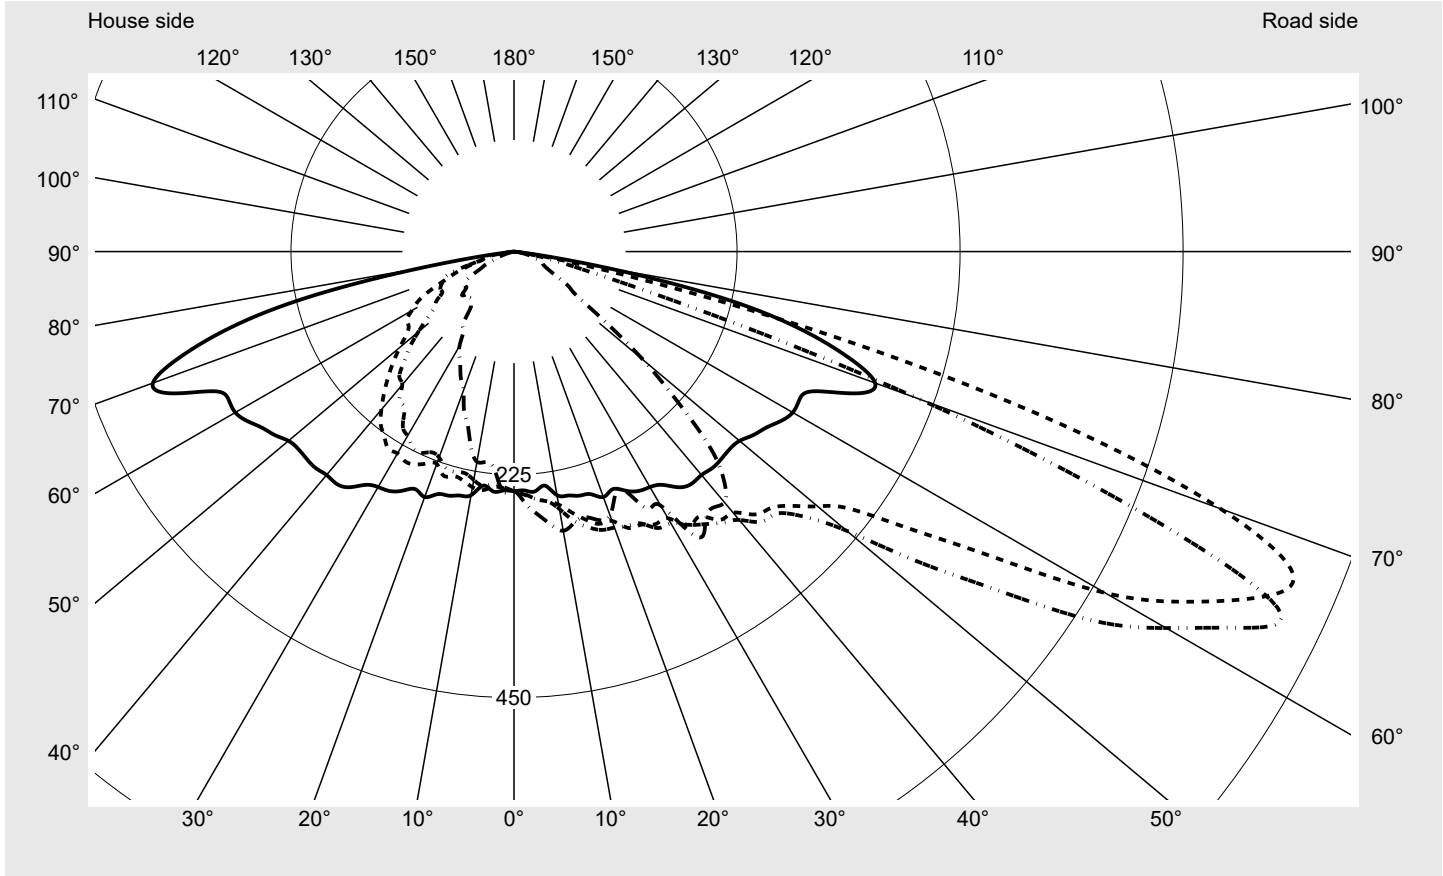

Photometric test report

Family Streetlight 21 midi easy LED	Order number: 5XE7C43A08MB EAN: 4058352730980	LP number 59081_485
	Version post-top or side-entry mounting Optic asymmetric, wide distribution (ST0.8a) Cover toughened safety glass Lamps LED 4000 K CRI ≥ 70 Controlgear ECG DIM Rated values Net luminous flux = 20180 lm Power consumption = 147.0 W Luminous efficacy = 137.3 lm/W	serial documentation 15.07.2022

Luminous intensity in cd/klm C180-0 C200-20 C205-25 C270-90 **Imax: 851 cd/klm**

Luminaire output ratios	
Eta	100.0%
Eta 0° - 90°	100.0%
Eta 90° - 180°	0.0%
Measurement conditions	
DIN EN 13032 and DIN 5032	

Envelope curve in cd/klm **KMK 67.5°** **KMK 65°** **KMK 62.5°** **KMK 60°** **siteco**

Photometric test report

Family Streetlight 21 midi easy LED	Order number: 5XE7C43A08MB EAN: 4058352730980	LP number 59081_485
Table of values for luminous intensities		Maximum luminous intensity
		siteco