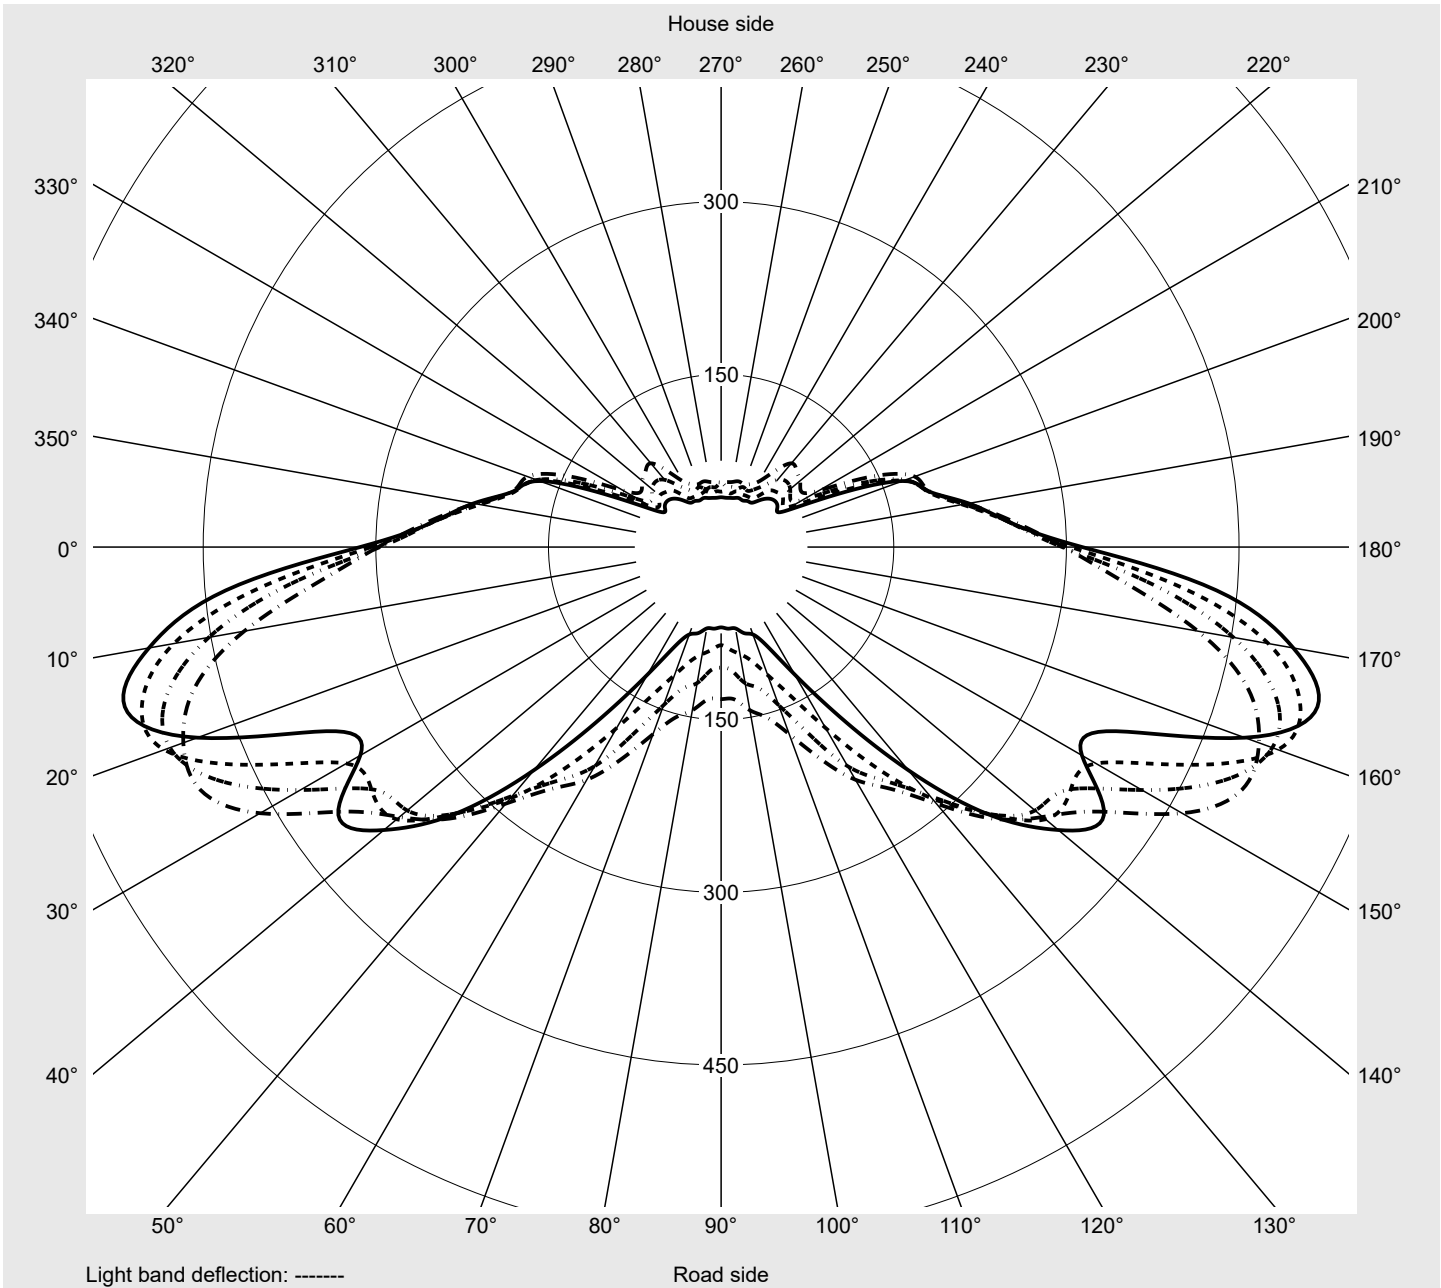

Photometric test report

Family
Streetlight 21 midi easy LED

Order number: 5XE7C63A08NB
EAN: 4058352731048

LP number
59082_135

Version post-top or side-entry mounting
Optic asymmetric, wide distribution (ST0.8a G)
Cover toughened safety glass
Lamps LED 2700 K | CRI ≥ 70
Controlgear ECG DIM
Rated values Net luminous flux = 20350 lm
 Power consumption = 151.2 W
 Luminous efficacy = 134.6 lm/W

Luminaire output ratios

Eta	100.0%
Eta 0° - 90°	100.0%
Eta 90° - 180°	0.0%

Luminous intensity class acc. to EN13201-2

Class:	G4
Imax 70°	493.9
Imax 80°	97.8
Imax 90°	0.0
Imax >90°	0.0
Imax >95°	0.0

Measurement conditions

DIN EN 13032 and DIN 5032

Photometric test report

Family Streetlight 21 midi easy LED	Order number: 5XE7C63A08NB EAN: 4058352731048	LP number 59082_135
---	--	-------------------------------

Envelope curve in cd/klm **KMK 60°** **KMK 57.5°** **KMK 55°** **KMK 52.5°** **siteco**