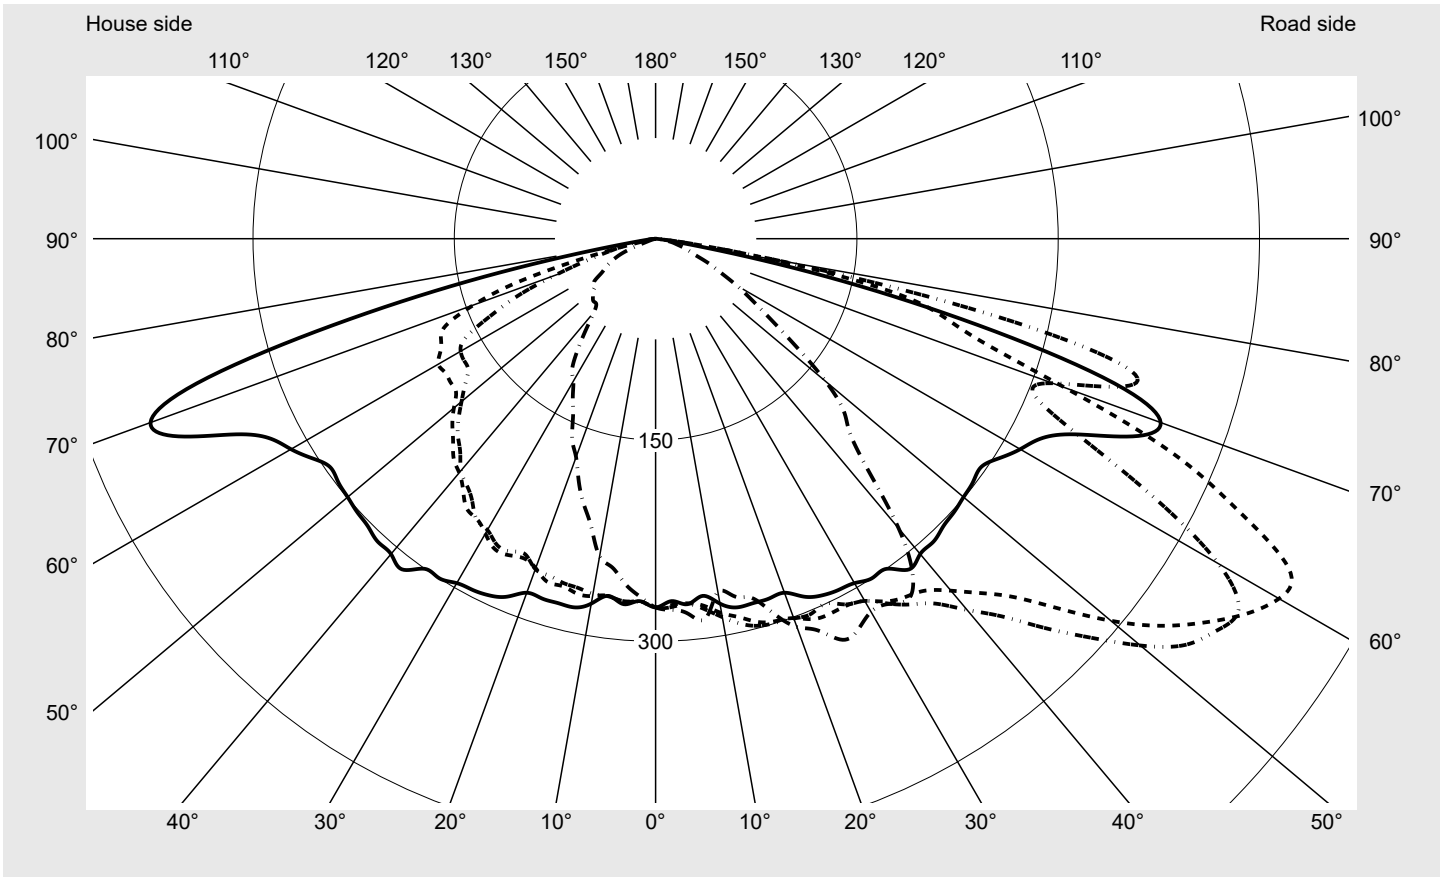

Photometric test report

Family
Streetlight 21 midi easy LED

Order number: 5XE7C63A08NB
EAN: 4058352731048

LP number
59082_135

Version post-top or side-entry mounting
Optic asymmetric, wide distribution (ST0.8a G)
Cover toughened safety glass
Lamps LED 2700 K | CRI ≥ 70
Controlgear ECG DIM
Rated values Net luminous flux = 20350 lm
 Power consumption = 151.2 W
 Luminous efficacy = 134.6 lm/W

serial
documentation
23.08.2022

sITECO

Luminous intensity in cd/klm

C180-0

C195-15

C200-20

C270-90

Imax: 536 cd/klm

Luminaire output ratios

Eta	100.0%
Eta 0° - 90°	100.0%
Eta 90° - 180°	0.0%

Luminous intensity class acc. to EN13201-2

Class:	G4
Imax 70°	493.9
Imax 80°	97.8
Imax 90°	0.0
Imax >90°	0.0
Imax >95°	0.0

Measurement conditions