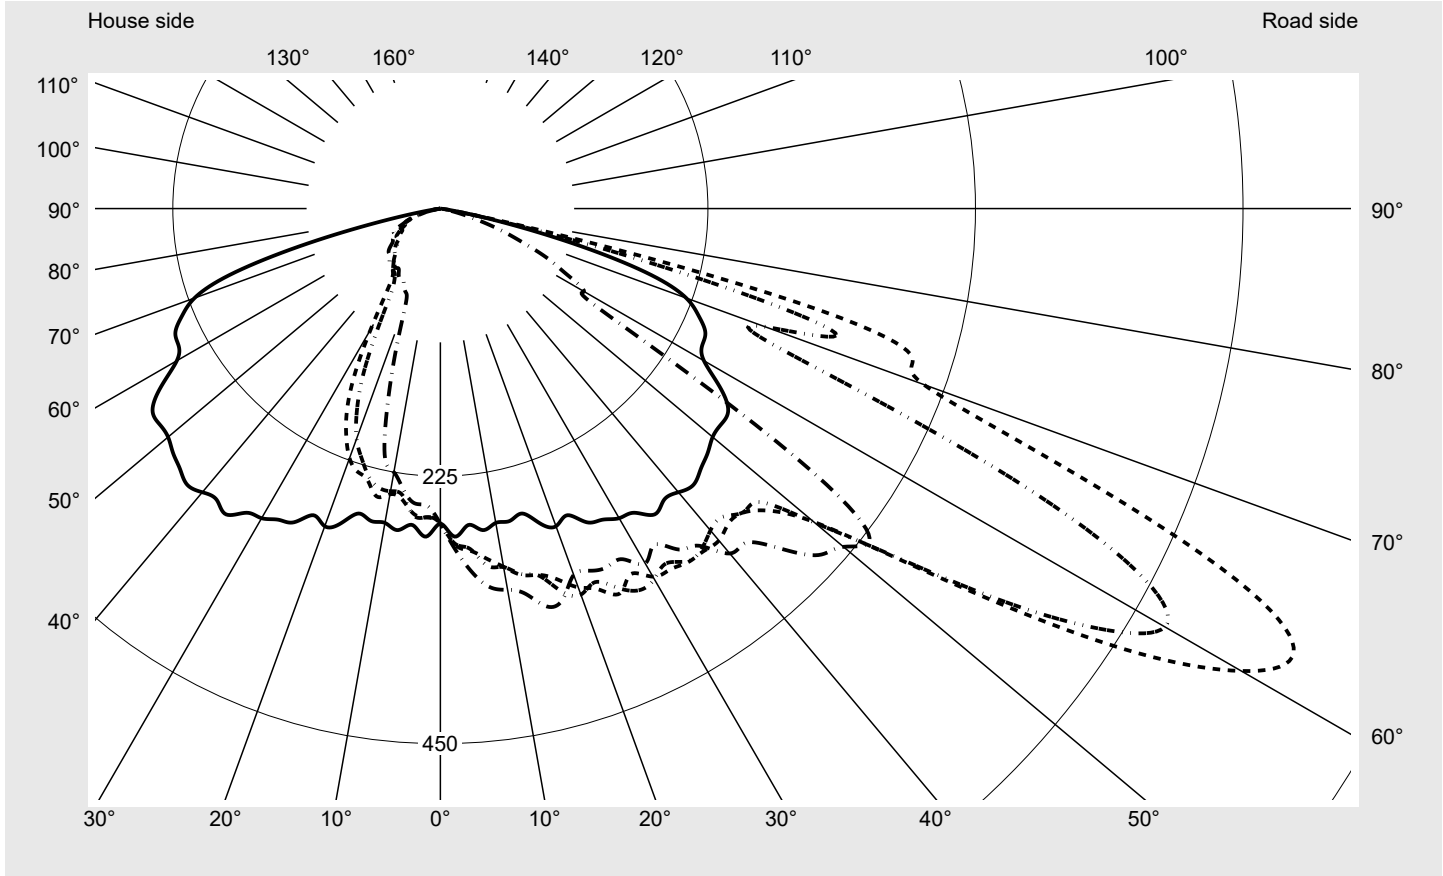

Photometric test report

Family Streetlight 21 micro LED	Order number: 5XE1E21D08CB EAN: 4058352740187	LP number 59077_1092
	Version post-top or side-entry mounting Optic asymmetric, wide distribution (STW1.0a) Cover toughened safety glass Lamps LED 2200 K CRI ≥ 70 Controlgear ECG SITECO iQ Rated values Net luminous flux = 2380 lm Power consumption = 19.4 W Luminous efficacy = 122.7 lm/W	serial documentation 16.05.2023

Luminous intensity in cd/klm C180-0 C210-30 C215-35 C270-90 **Imax: 809 cd/klm**

Luminaire output ratios	
Eta	100.0%
Eta 0° - 90°	100.0%
Eta 90° - 180°	0.0%

Luminous intensity class acc. to EN13201-2	
Class:	G4
Imax 70°	498.7
Imax 80°	32.8
Imax 90°	0.0
Imax >90°	0.0
Imax >95°	0.0

Envelope curve in cd/klm **KMK 62.5°** **KMK 60°** **KMK 57.5°** **KMK 55°** **siteco**

Photometric test report

Family Streetlight 21 micro LED	Order number: 5XE1E21D08CB EAN: 4058352740187	LP number 59077_1092
Table of values for luminous intensities		Maximum luminous intensity
		siteco