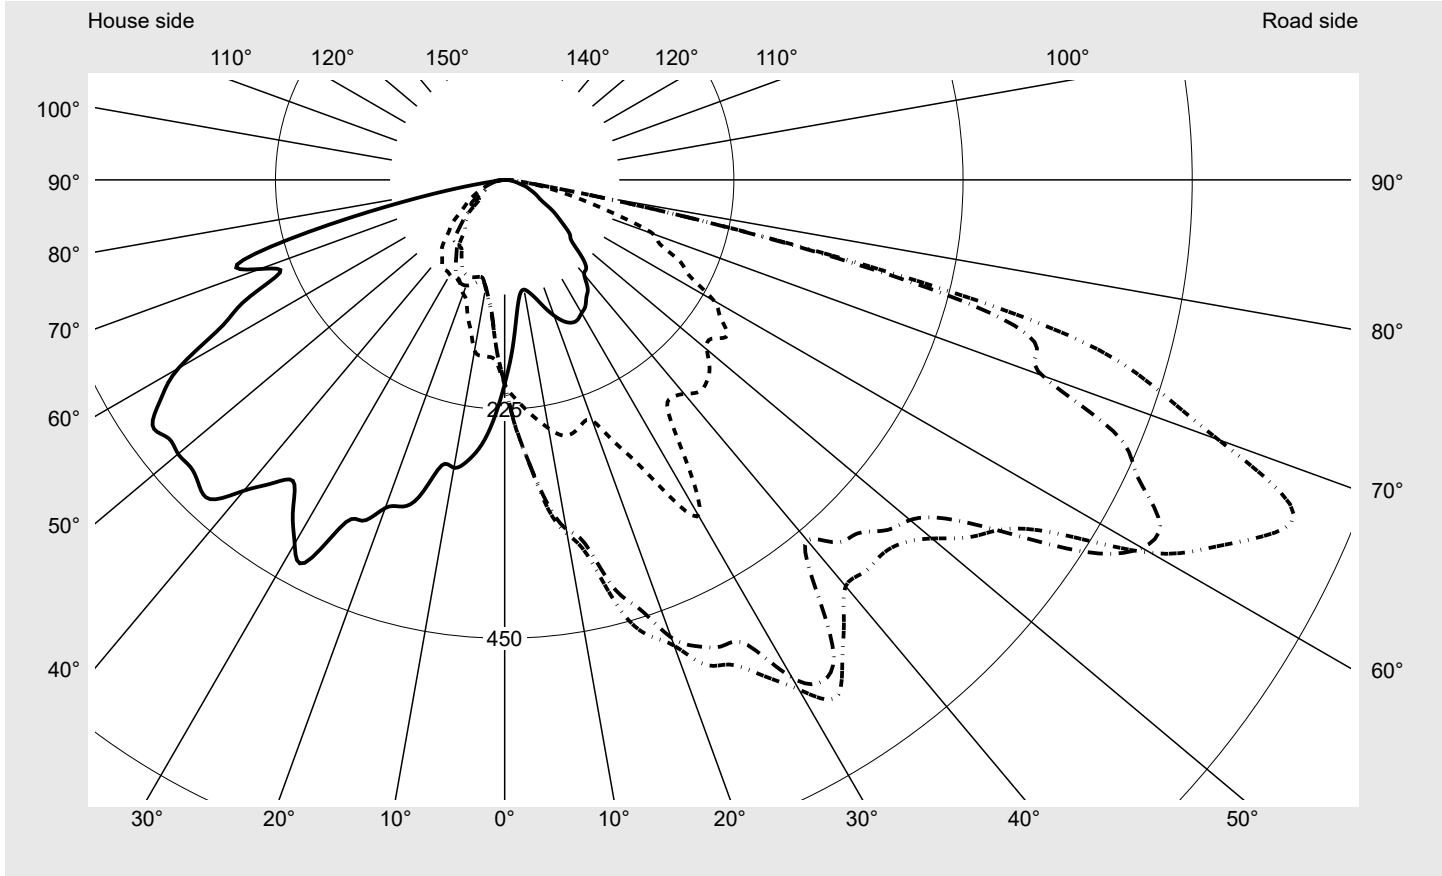

Photometric test report

Family Streetlight 11 mini LED	Order number: 5XC2E51Y08HE EAN: 4058352918944	LP number 58931_160
	Version post-top or side-entry mounting, Smart Interface up/down Optic pedestrian crossing, asymmetric left distribution (PC-L) Cover transparent, PMMA Lamps LED 3000 K CRI ≥ 70 Controlgear ECG SITECO iQ - DALI2 Rated values Net luminous flux = 7210 lm Power consumption = 58.1 W Luminous efficacy = 124.1 lm/W	serial documentation 27.07.2023

Luminous intensity in cd/klm C180-0 C270-90 C335-155 C340-160 **Imax: 835 cd/klm**

Luminaire output ratios	
Eta	100.0%
Eta 0° - 90°	100.0%
Eta 90° - 180°	0.0%

Luminous intensity class acc. to EN13201-2	
Class:	G3
Imax 70°	745.4
Imax 80°	99.8
Imax 90°	0.0
Imax >90°	0.0
Imax >95°	0.0

Measurement conditions
DIN EN 13032 and DIN 5032

Photometric test report

Family Streetlight 11 mini LED	Order number: 5XC2E51Y08HE EAN: 4058352918944	LP number 58931_160
--	--	-------------------------------

Envelope curve in cd/klm **KMK 67.5°** **KMK 65°** **KMK 62.5°** **KMK 60°** **siteco**

Photometric test report

Family Streetlight 11 mini LED	Order number: 5XC2E51Y08HE EAN: 4058352918944	LP number 58931_160
Table of values for luminous intensities		Maximum luminous intensity
		siteco