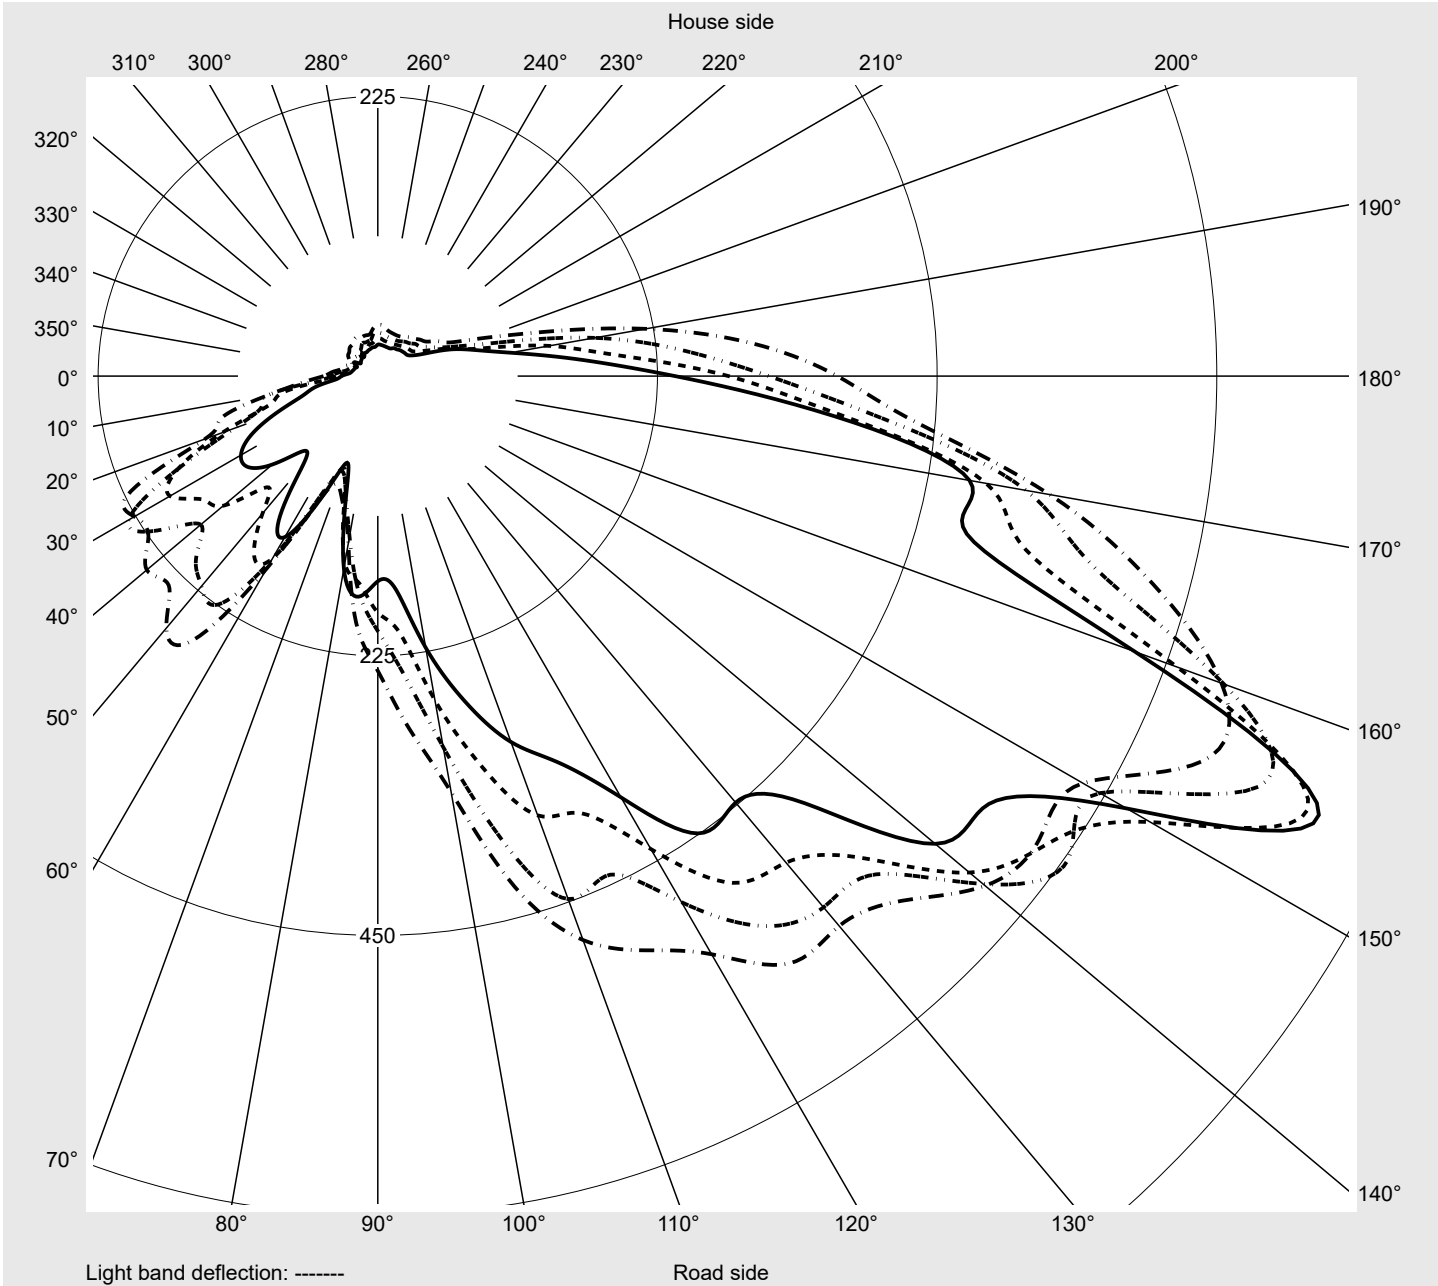

Photometric test report

Family Streetlight 11 mini LED	Order number: 5XC2E51Y08HE EAN: 4058352918944	LP number 58931_160
	Version post-top or side-entry mounting, Smart Interface up/down Optic pedestrian crossing, asymmetric left distribution (PC-L) Cover transparent, PMMA Lamps LED 3000 K CRI ≥ 70 Controlgear ECG SITECO iQ - DALI2 Rated values Net luminous flux = 7210 lm Power consumption = 58.1 W Luminous efficacy = 124.1 lm/W	serial documentation 27.07.2023

Luminous intensity in cd/klm C180-0 C270-90 C335-155 C340-160 **Imax: 835 cd/klm**

Luminaire output ratios	
Eta	100.0%
Eta 0° - 90°	100.0%
Eta 90° - 180°	0.0%

Luminous intensity class acc. to EN13201-2	
Class:	G3
Imax 70°	745.4
Imax 80°	99.8
Imax 90°	0.0
Imax >90°	0.0
Imax >95°	0.0

Measurement conditions
DIN EN 13032 and DIN 5032

Photometric test report

Family Streetlight 11 mini LED	Order number: 5XC2E51Y08HE EAN: 4058352918944	LP number 58931_160
--	--	-------------------------------

Envelope curve in cd/klm **KMK 67.5°** **KMK 65°** **KMK 62.5°** **KMK 60°** **siteco**

Photometric test report

Family Streetlight 11 mini LED	Order number: 5XC2E51Y08HE EAN: 4058352918944	LP number 58931_160
Table of values for luminous intensities		Maximum luminous intensity
		siteco