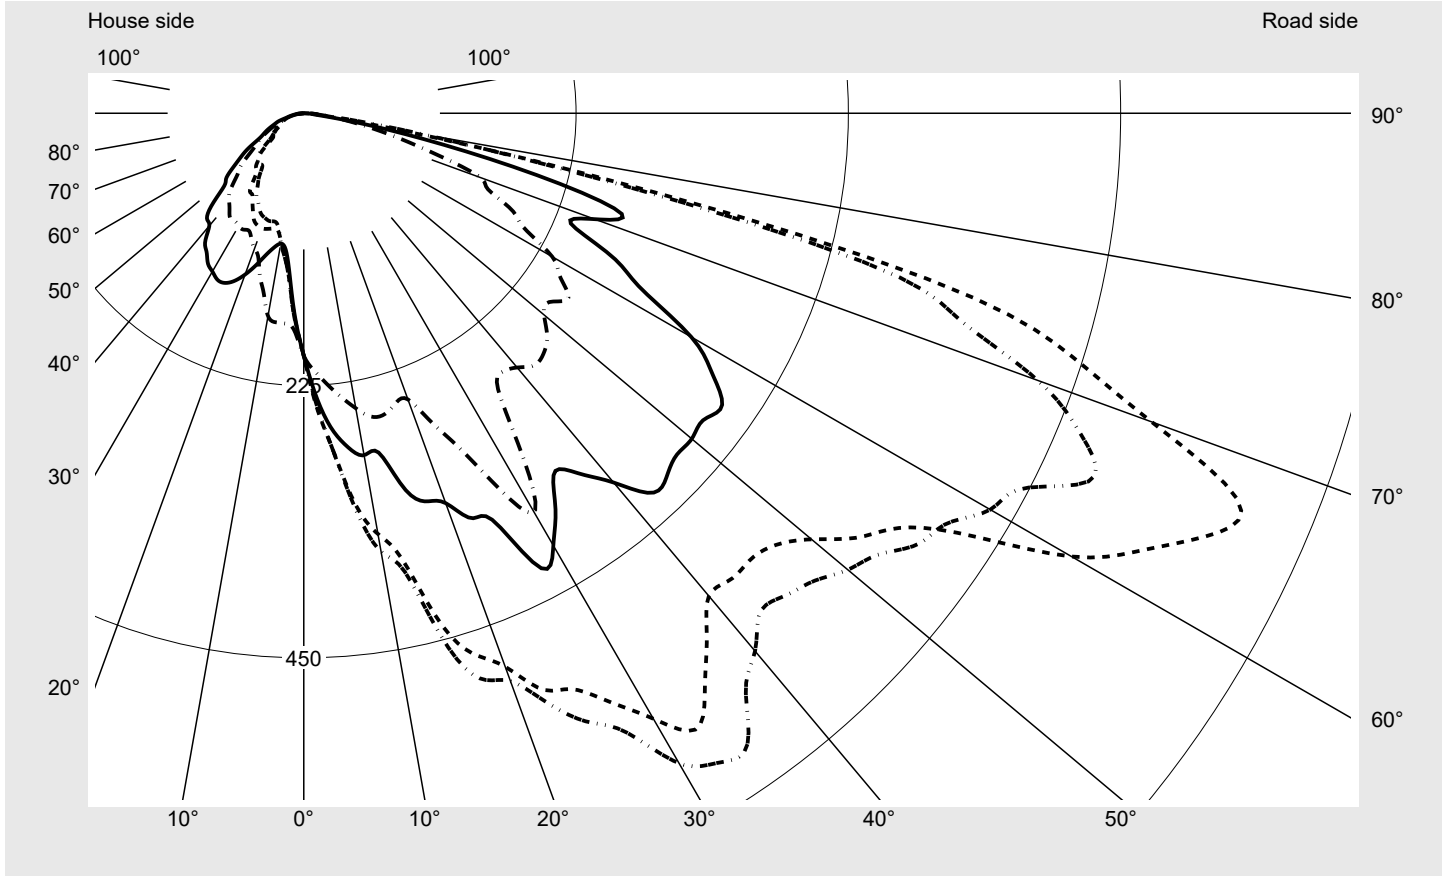

Photometric test report

Family Streetlight 11 mini LED	Order number: 5XC2F21F08HE EAN: 4058352558157	LP number 58932_180
	Version post-top or side-entry mounting Optic pedestrian crossing, asymmetric right distribution (PC-R) Cover transparent, PMMA Lamps LED 2200 K CRI ≥ 70 Controlgear ECG SITECO iQ Rated values Net luminous flux = 5910 lm Power consumption = 58.6 W Luminous efficacy = 100.9 lm/W	serial documentation 31.07.2023

Luminous intensity in cd/klm C180-0 C205-25 C210-30 C270-90 **Imax: 835 cd/klm**

Luminaire output ratios

Eta	100.0%
Eta 0° - 90°	100.0%
Eta 90° - 180°	0.0%

Luminous intensity class acc. to EN13201-2

Class:	G3
Imax 70°	745.4
Imax 80°	99.8
Imax 90°	0.0
Imax >90°	0.0
Imax >95°	0.0

Envelope curve in cd/klm

KMK 67.5°
KMK 65°
KMK 62.5°
KMK 60°

siteco

Photometric test report

Family Streetlight 11 mini LED	Order number: 5XC2F21F08HE EAN: 4058352558157	LP number 58932_180
Table of values for luminous intensities		Maximum luminous intensity
		siteco