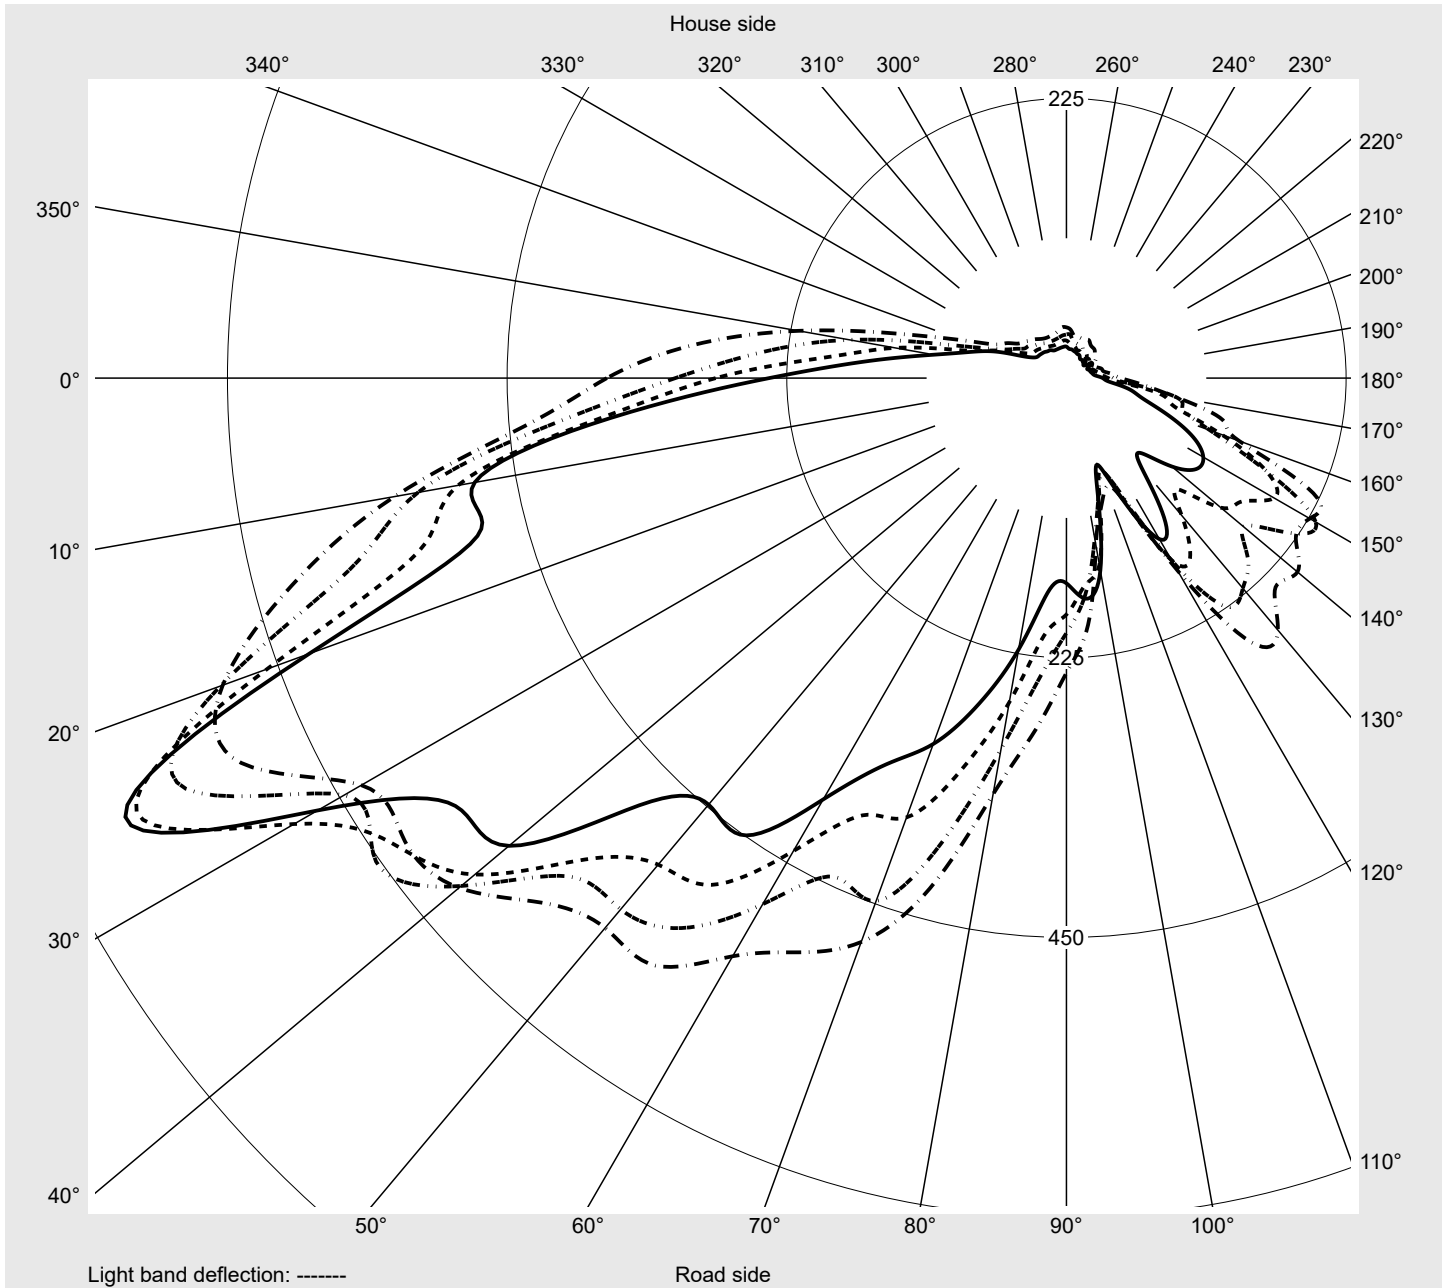

Photometric test report

Family Streetlight 11 mini LED	Order number: 5XC2F21F08HE EAN: 4058352558157	LP number 58932_180
	Version post-top or side-entry mounting Optic pedestrian crossing, asymmetric right distribution (PC-R) Cover transparent, PMMA Lamps LED 2200 K CRI ≥ 70 Controlgear ECG SITECO iQ Rated values Net luminous flux = 5910 lm Power consumption = 58.6 W Luminous efficacy = 100.9 lm/W	serial documentation 31.07.2023

Luminous intensity in cd/klm C180-0 C205-25 C210-30 C270-90 **Imax: 835 cd/klm**

Luminaire output ratios

Eta	100.0%
Eta 0° - 90°	100.0%
Eta 90° - 180°	0.0%

Luminous intensity class acc. to EN13201-2

Class:	G3
Imax 70°	745.4
Imax 80°	99.8
Imax 90°	0.0
Imax >90°	0.0
Imax >95°	0.0

Measurement conditions

DIN EN 13032 and DIN 5032

Photometric test report

Family Streetlight 11 mini LED	Order number: 5XC2F21F08HE EAN: 4058352558157	LP number 58932_180
---	--	--------------------------------------

Envelope curve in cd/klm

KMK 67.5°
KMK 65°
KMK 62.5°
KMK 60°

siteco

Photometric test report

Family Streetlight 11 mini LED	Order number: 5XC2F21F08HE EAN: 4058352558157	LP number 58932_180
Table of values for luminous intensities		Maximum luminous intensity
		siteco