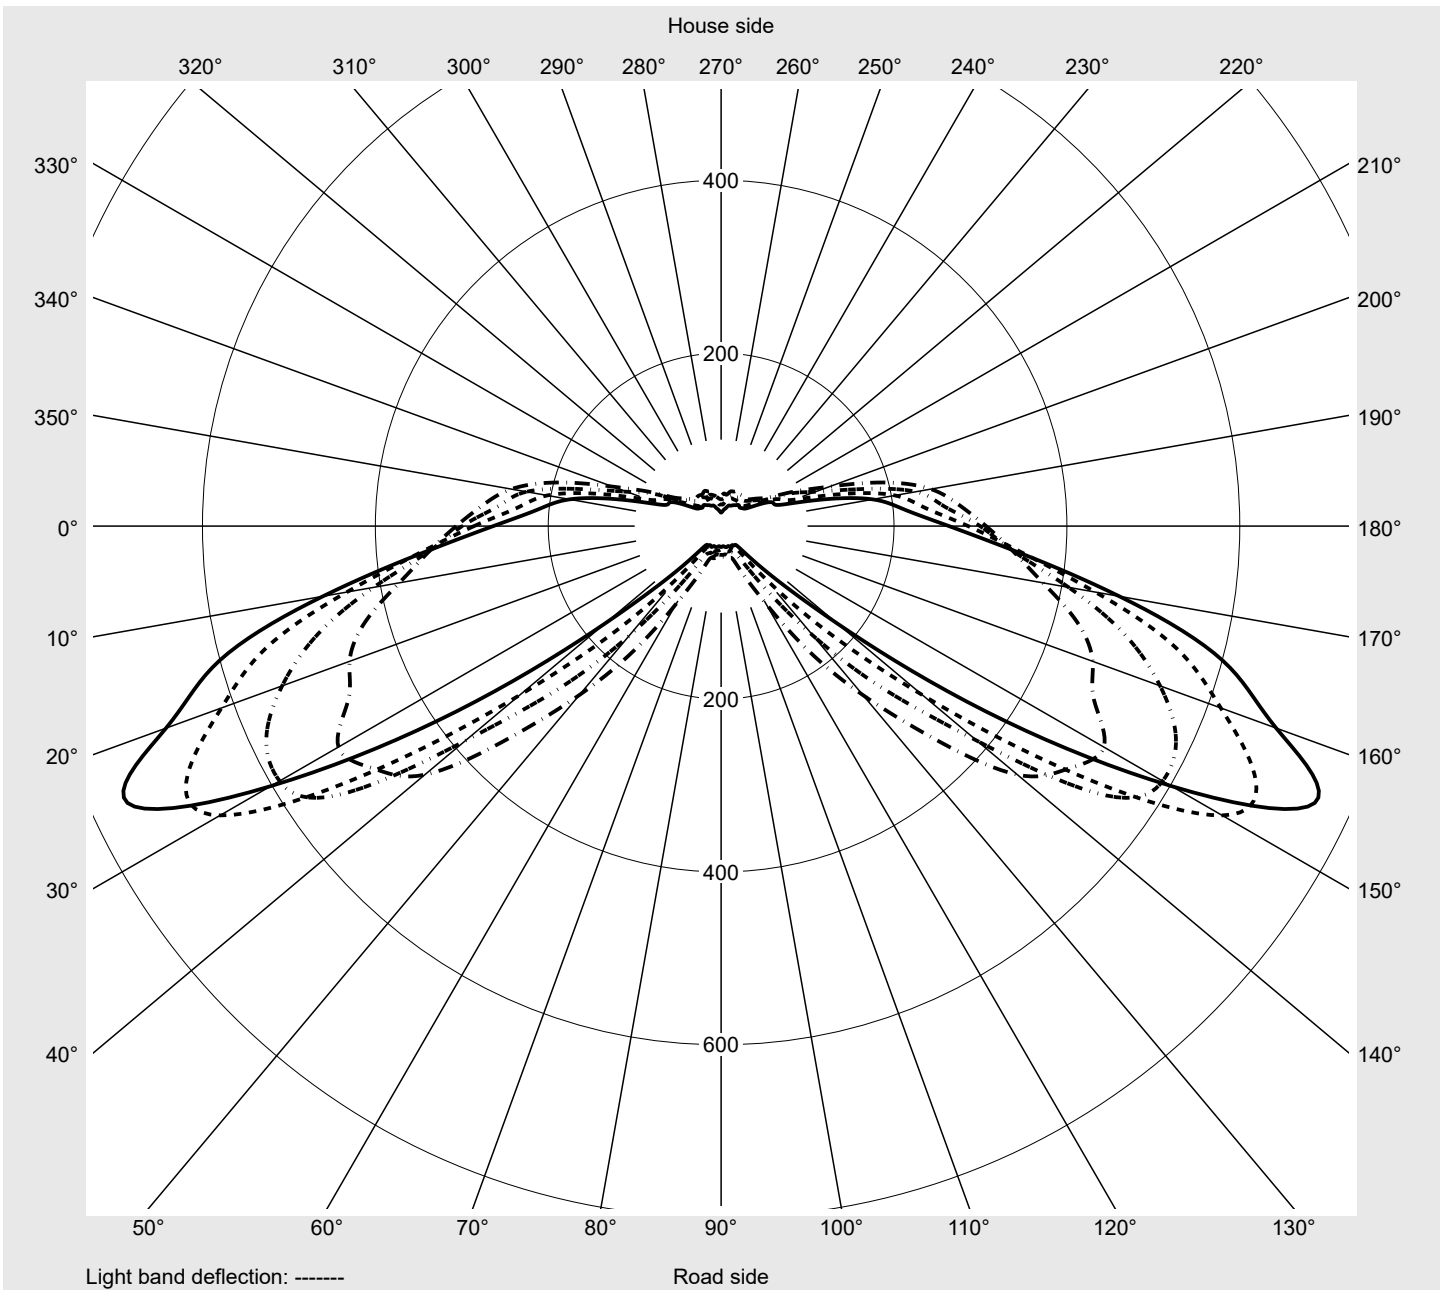

Photometric test report

Family Streetlight 21 micro LED	Order number: 5XE1D51Y08CB EAN: 4058352923009	LP number 59076_1323
	Version post-top or side-entry mounting, Smart Interface up/down Optic asymmetric, wide distribution (ST1.0a) Cover toughened safety glass	serial documentation 09.08.2023
	Lamps LED 3000 K CRI ≥ 80 Controlgear EVG SITECO iQ - Smart Interface Rated values Net luminous flux = 2530 lm Power consumption = 19.1 W Luminous efficacy = 132.5 lm/W	

Luminous intensity in cd/klm C180-0 C205-25 C210-30 C270-90 **Imax: 758 cd/klm**

Luminaire output ratios

Eta	100.0%
Eta 0° - 90°	100.0%
Eta 90° - 180°	0.0%

Luminous intensity class acc. to EN13201-2

Class:	G3
Imax 70°	757.8
Imax 80°	95.1
Imax 90°	0.0
Imax >90°	0.0
Imax >95°	0.0

Measurement conditions

DIN EN 13032 and DIN 5032

Photometric test report

Family Streetlight 21 micro LED	Order number: 5XE1D51Y08CB EAN: 4058352923009	LP number 59076_1323
---	--	--------------------------------

Envelope curve in cd/klm **KMK 70°** **KMK 67.5°** **KMK 65°** **KMK 62.5°** **siteco**

Photometric test report

Family Streetlight 21 micro LED	Order number: 5XE1D51Y08CB EAN: 4058352923009	LP number 59076_1323
Table of values for luminous intensities		Maximum luminous intensity