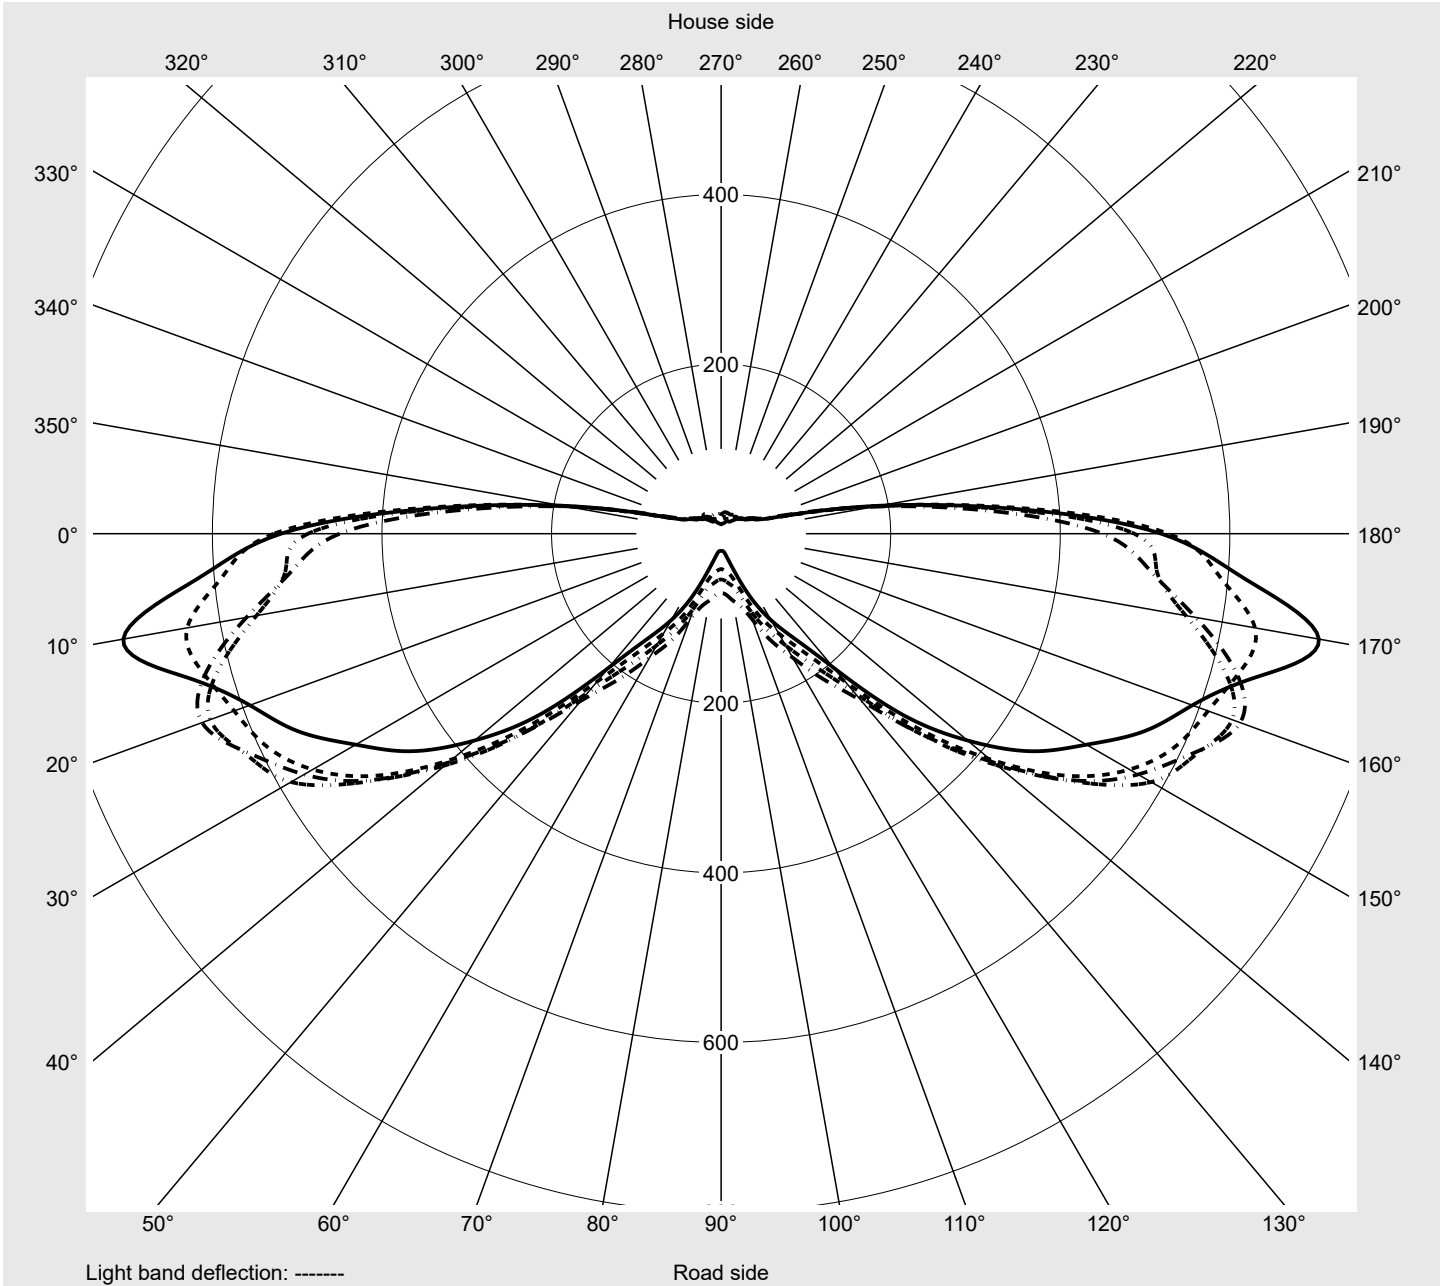

Photometric test report

Family Streetlight 11 mini LED	Order number: 5XC2K51G08GE EAN: 4058352991473	LP number 59352_24
	Version post-top or side-entry mounting Optic asymmetric, extremely wide distribution with an additional rear light component (ST1.0P1.0) Cover transparent, PMMA Lamps LED 3000 K CRI ≥ 70 Controlgear ECG SITECO iQ - DALI2 Rated values Net luminous flux = 3460 lm Power consumption = 22.7 W Luminous efficacy = 152.4 lm/W	serial documentation 28.09.2023

Luminous intensity in cd/klm C180-0 C190-10 C195-15 C270-90 **Imax: 716 cd/klm**

Luminaire output ratios

Eta	100.0%
Eta 0° - 90°	100.0%
Eta 90° - 180°	0.0%

Luminous intensity class acc. to EN13201-2

Class:	---
Imax 70°	715.9
Imax 80°	211.6
Imax 90°	0.0
Imax >90°	0.0
Imax >95°	0.0

Measurement conditions

DIN EN 13032 and DIN 5032

Photometric test report

Family Streetlight 11 mini LED	Order number: 5XC2K51G08GE EAN: 4058352991473	LP number 59352_24
--	--	------------------------------

Envelope curve in cd/klm **KMK 70°** **KMK 67.5°** **KMK 65°** **KMK 62.5°** **siteco**

Photometric test report

Family Streetlight 11 mini LED	Order number: 5XC2K51G08GE EAN: 4058352991473	LP number 59352_24
Table of values for luminous intensities		Maximum luminous intensity
siteco		