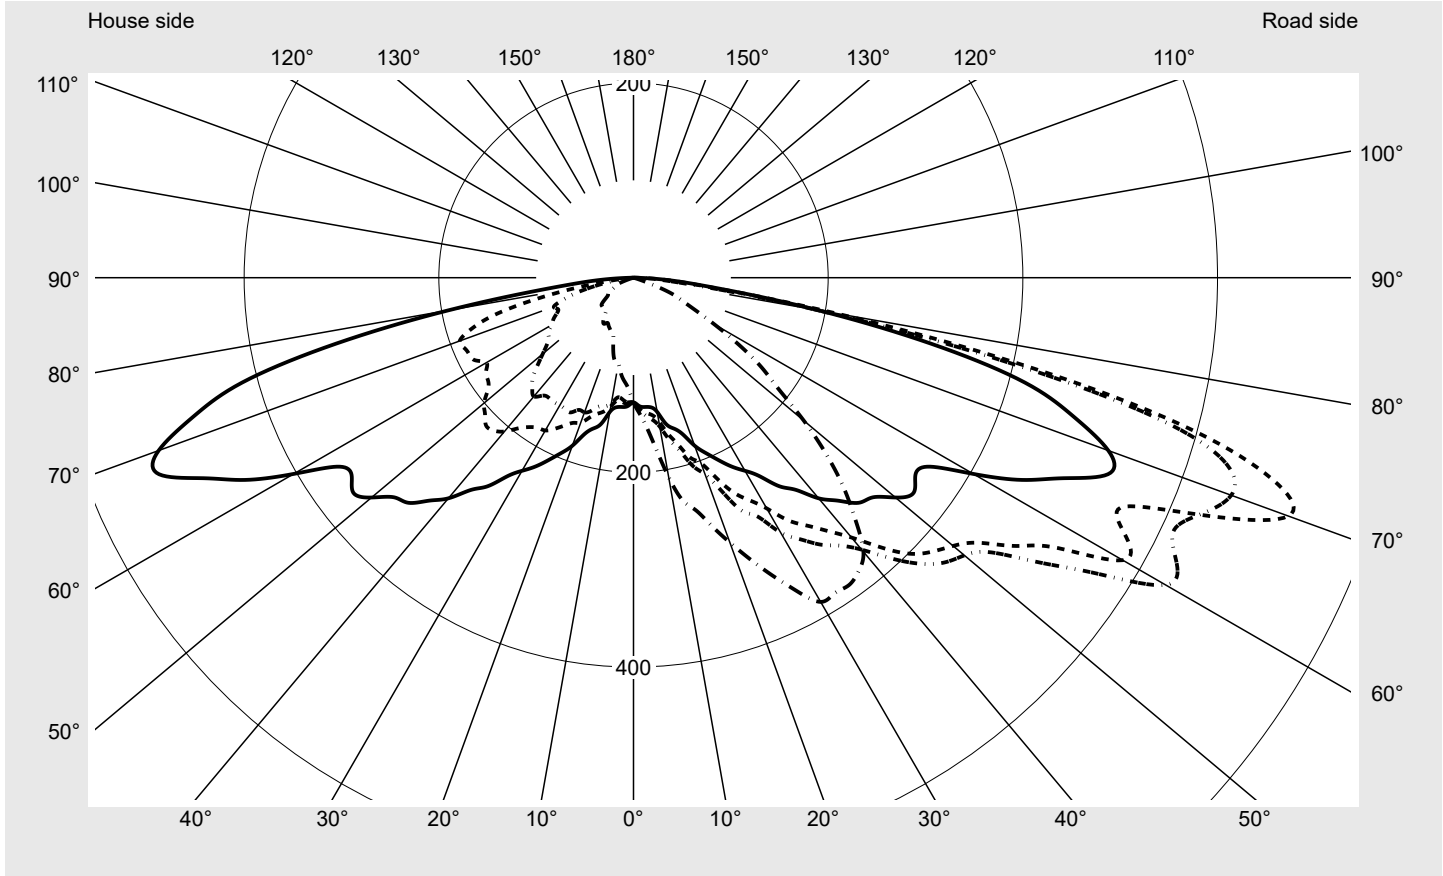

Photometric test report

Family Streetlight 11 mini LED	Order number: 5XC2K51G08GE EAN: 4058352991473	LP number 59352_24
	Version post-top or side-entry mounting Optic asymmetric, extremely wide distribution with an additional rear light component (ST1.0P1.0) Cover transparent, PMMA Lamps LED 3000 K CRI ≥ 70 Controlgear ECG SITECO iQ - DALI2 Rated values Net luminous flux = 3460 lm Power consumption = 22.7 W Luminous efficacy = 152.4 lm/W	serial documentation 28.09.2023

Luminous intensity in cd/klm C180-0 C190-10 C195-15 C270-90 **Imax: 716 cd/klm**

Luminaire output ratios

Eta	100.0%
Eta 0° - 90°	100.0%
Eta 90° - 180°	0.0%

Luminous intensity class acc. to EN13201-2

Class:	---
Imax 70°	715.9
Imax 80°	211.6
Imax 90°	0.0
Imax >90°	0.0
Imax >95°	0.0

Measurement conditions

DIN EN 13032 and DIN 5032

Photometric test report

Family Streetlight 11 mini LED	Order number: 5XC2K51G08GE EAN: 4058352991473	LP number 59352_24
--	--	------------------------------

Envelope curve in cd/klm **KMK 70°** **KMK 67.5°** **KMK 65°** **KMK 62.5°** **siteco**

Photometric test report

Family Streetlight 11 mini LED	Order number: 5XC2K51G08GE EAN: 4058352991473	LP number 59352_24
Table of values for luminous intensities		Maximum luminous intensity
siteco		