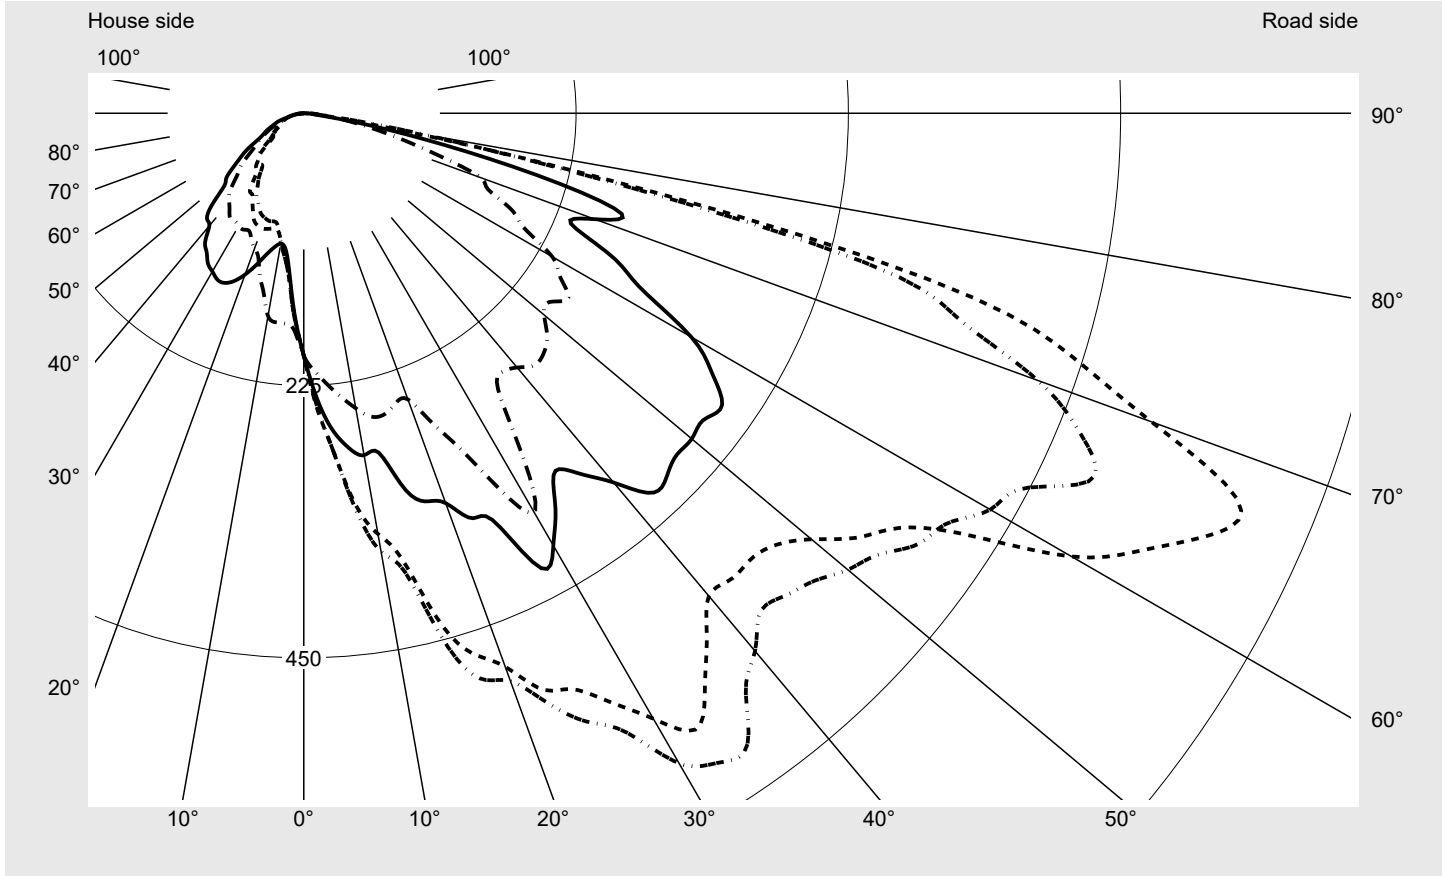

Photometric test report

Family Streetlight 11 mini LED	Order number: 5XC2F61G08HE EAN: 4058352991299	LP number 58932_212
	Version post-top or side-entry mounting Optic pedestrian crossing, asymmetric right distribution (PC-R) Cover transparent, PMMA Lamps LED 2700 K CRI ≥ 70 Controlgear ECG SITECO iQ Rated values Net luminous flux = 6450 lm Power consumption = 58.5 W Luminous efficacy = 110.3 lm/W	serial documentation 28.11.2023

Luminous intensity in cd/klm C180-0 C205-25 C210-30 C270-90 **Imax: 835 cd/klm**

Luminaire output ratios	
Eta	100.0%
Eta 0° - 90°	100.0%
Eta 90° - 180°	0.0%
Measurement conditions	
DIN EN 13032 and DIN 5032	

Envelope curve in cd/klm **KMK 67.5°** **KMK 65°** **KMK 62.5°** **KMK 60°** **siteco**

Photometric test report

Family Streetlight 11 mini LED	Order number: 5XC2F61G08HE EAN: 4058352991299	LP number 58932_212
Table of values for luminous intensities		Maximum luminous intensity
		siteco