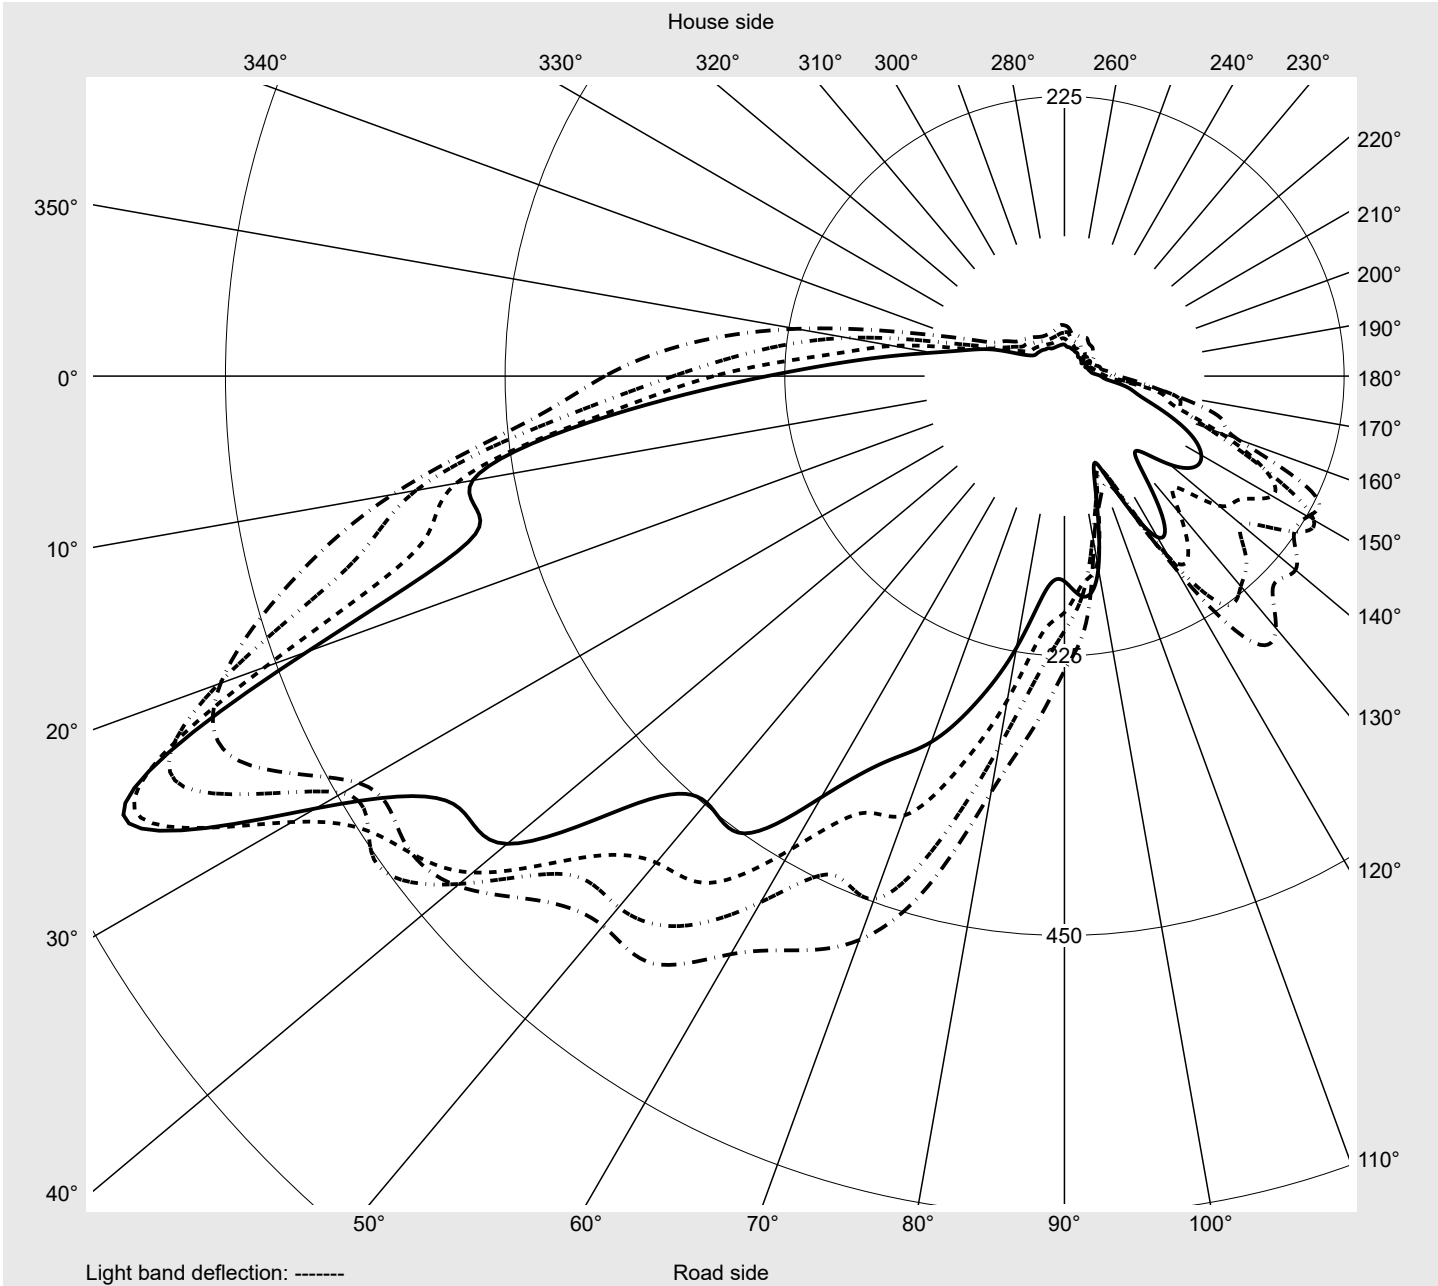

Photometric test report

Family Streetlight 11 mini LED	Order number: 5XC2F61G08HE EAN: 4058352991299	LP number 58932_212
	Version post-top or side-entry mounting Optic pedestrian crossing, asymmetric right distribution (PC-R) Cover transparent, PMMA Lamps LED 2700 K CRI ≥ 70 Controlgear ECG SITECO iQ Rated values Net luminous flux = 6450 lm Power consumption = 58.5 W Luminous efficacy = 110.3 lm/W	serial documentation 28.11.2023

Luminous intensity in cd/klm C180-0 C205-25 C210-30 C270-90 **Imax: 835 cd/klm**

Luminaire output ratios	
Eta	100.0%
Eta 0° - 90°	100.0%
Eta 90° - 180°	0.0%
Measurement conditions	
DIN EN 13032 and DIN 5032	

Luminous intensity class acc. to EN13201-2	
Class:	G3
Imax 70°	745.4
Imax 80°	99.8
Imax 90°	0.0
Imax >90°	0.0
Imax >95°	0.0

Photometric test report

Family Streetlight 11 mini LED	Order number: 5XC2F61G08HE EAN: 4058352991299	LP number 58932_212
--	--	-------------------------------

Envelope curve in cd/klm **KMK 67.5°** **KMK 65°** **KMK 62.5°** **KMK 60°** **siteco**

Photometric test report

Family Streetlight 11 mini LED	Order number: 5XC2F61G08HE EAN: 4058352991299	LP number 58932_212
Table of values for luminous intensities		Maximum luminous intensity
		siteco