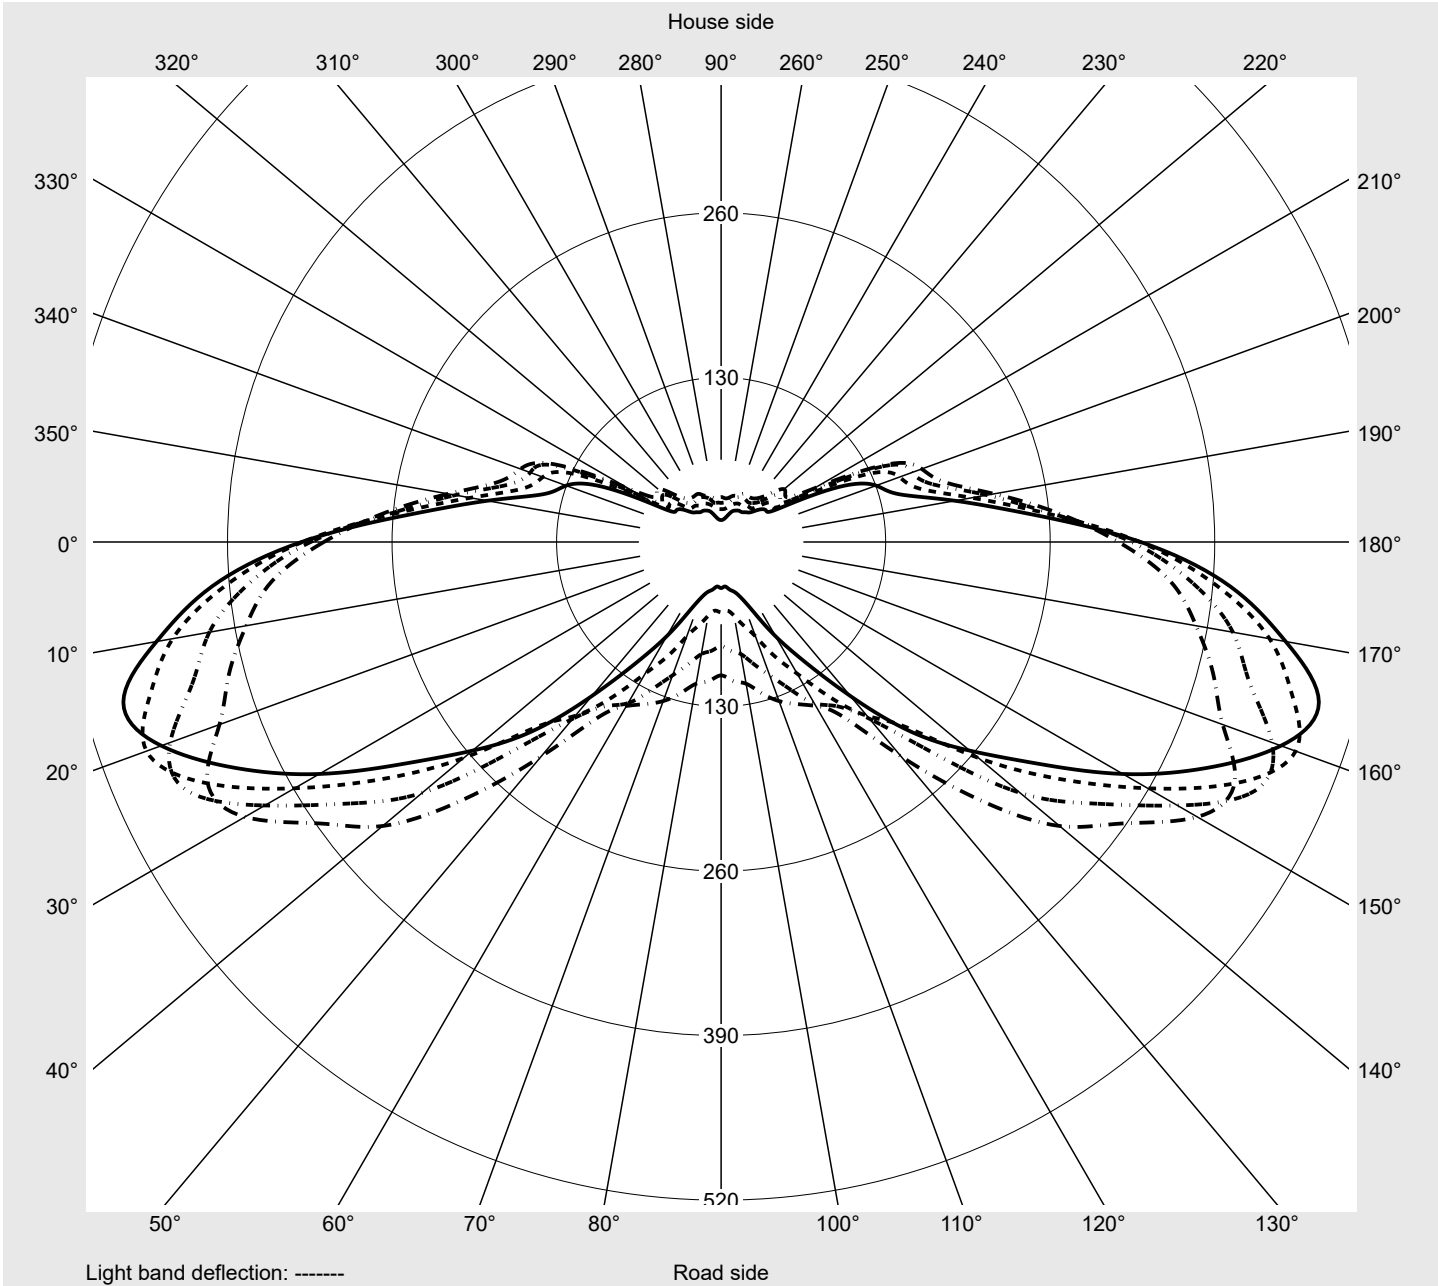

Photometric test report

Family Streetlight 31 micro toolless	Order number: 5XH5D3AA08EA EAN: 4069025513267	LP number 59078_1036
	Version post-top or side-entry mounting Optic asymmetric, wide distribution (ST1.0a G) Cover toughened safety glass Lamps LED 3000 K CRI ≥ 70 Controlgear ECG SITECO Rated values Net luminous flux = 5280 lm Power consumption = 35.3 W Luminous efficacy = 149.6 lm/W	serial documentation 30.06.2025

Luminous intensity in cd/klm C180-0 C195-15 C200-20 C270-90 **Imax: 489 cd/klm**

Luminaire output ratios	
Eta	100.0%
Eta 0° - 90°	100.0%
Eta 90° - 180°	0.0%

Luminous intensity class acc. to EN13201-2	
Class:	G4
Imax 70°	461.5
Imax 80°	96.1
Imax 90°	0.0
Imax >90°	0.0
Imax >95°	0.0

Measurement conditions
DIN EN 13032 and DIN 5032

Photometric test report

Family Streetlight 31 micro toolless	Order number: 5XH5D3AA08EA EAN: 4069025513267	LP number 59078_1036
--	--	--------------------------------

Envelope curve in cd/klm **KMK 67.5°** **KMK 65°** **KMK 62.5°** **KMK 60°** **siteco**

Photometric test report

Family Streetlight 31 micro toolless	Order number: 5XH5D3AA08EA EAN: 4069025513267	LP number 59078_1036
Table of values for luminous intensities		Maximum luminous intensity
siteco		