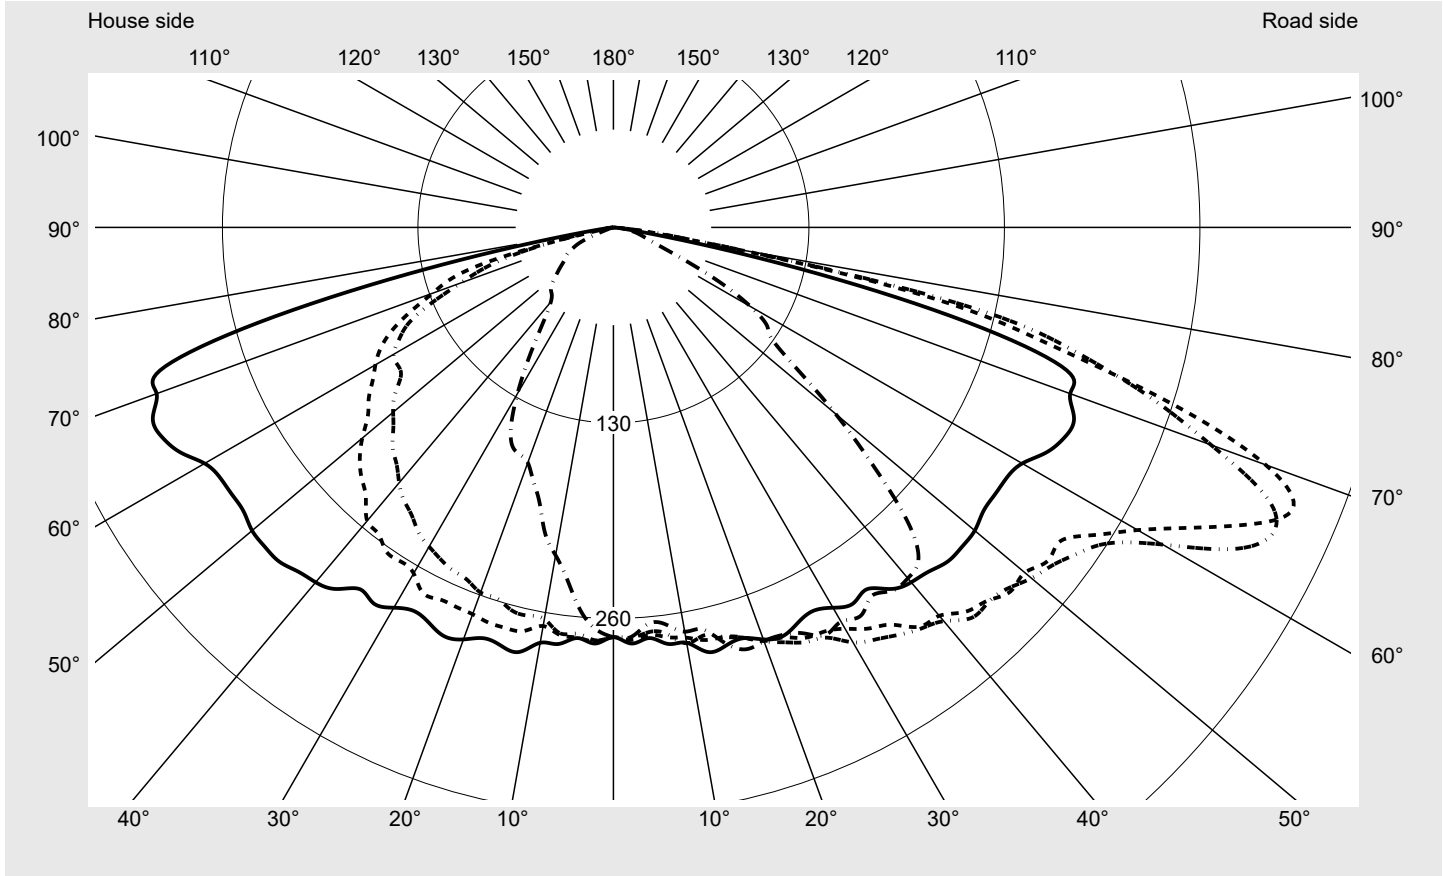

Photometric test report

Family Streetlight 31 micro toolless	Order number: 5XH5D3AA08EA EAN: 4069025513267	LP number 59078_1036
	Version post-top or side-entry mounting Optic asymmetric, wide distribution (ST1.0a G) Cover toughened safety glass Lamps LED 3000 K CRI ≥ 70 Controlgear ECG SITECO Rated values Net luminous flux = 5280 lm Power consumption = 35.3 W Luminous efficacy = 149.6 lm/W	serial documentation 30.06.2025

Luminous intensity in cd/klm C180-0 C195-15 C200-20 C270-90 **Imax: 489 cd/klm**

Luminaire output ratios	
Eta	100.0%
Eta 0° - 90°	100.0%
Eta 90° - 180°	0.0%

Luminous intensity class acc. to EN13201-2	
Class:	G4
Imax 70°	461.5
Imax 80°	96.1
Imax 90°	0.0
Imax >90°	0.0
Imax >95°	0.0

Envelope curve in cd/klm **KMK 67.5°** **KMK 65°** **KMK 62.5°** **KMK 60°** **siteco**

Photometric test report

Family Streetlight 31 micro toolless	Order number: 5XH5D3AA08EA EAN: 4069025513267	LP number 59078_1036
Table of values for luminous intensities		Maximum luminous intensity
siteco		