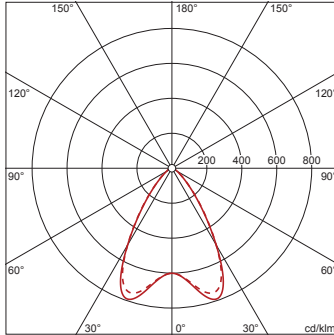

Bestillingsnummer: 5MZ214D0TWA | GTIN (EAN): 4058352124062

Planleggingsdata: Scri11,LED7190lm8tw,DA,L3088,surf

**5MZ214D0TWA: 1x LED
3000K+6500K / CRI ≥ 80;
individual setting: colour
temperature 3000K**

**5MZ214D0TWA: 1x LED
3000K+6500K / CRI ≥ 80;
individual setting: colour
temperature 6500K**

4058352124062

5MZ214D0TWA

LED 3000K + 6500K / CRI ≥ 80

φ_N 7190 lm

φ_d 100% φ_t 0%

Luminans (cd/m²)

	C 0/180	C 90/270
L₈₀	1464	1494
L₇₀	1853	1882
L₆₅	2019	2125

UGR 16,2 16,4

X 4H Y 8H ρ 70/50/20 S 0,25H

4058352124062

5MZ214D0TWA

LED 3000K + 6500K / CRI ≥ 80

φ_N 7190 lm