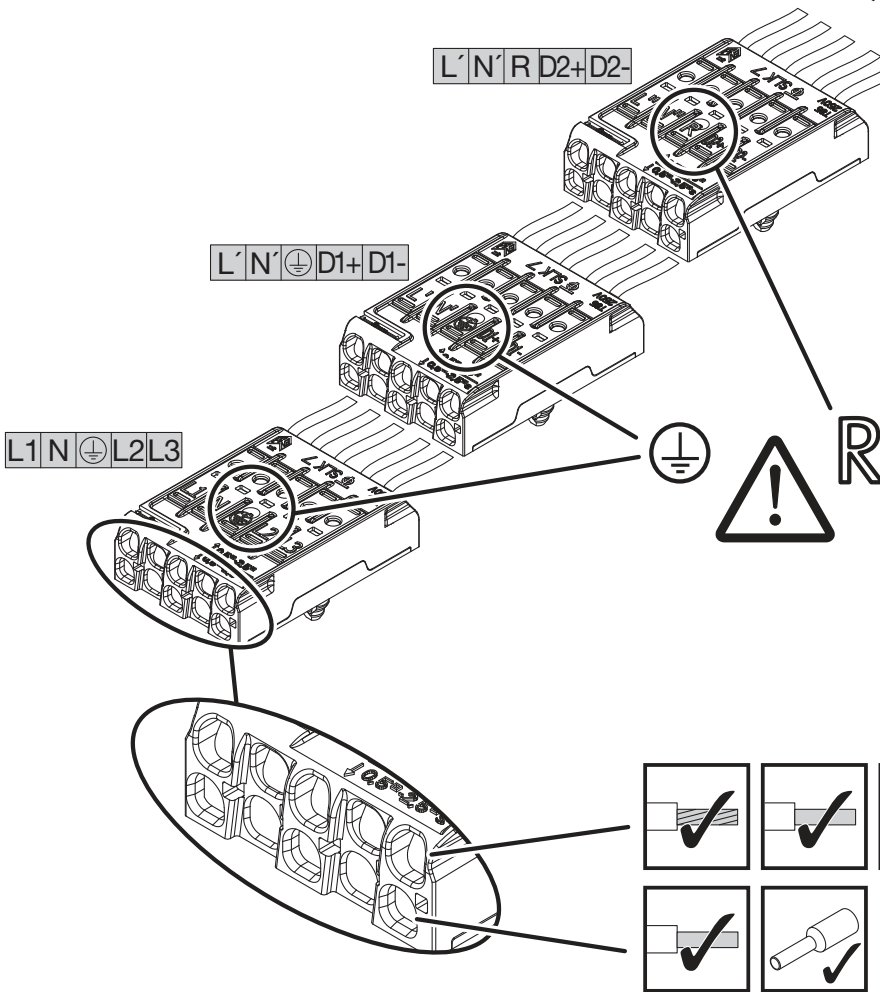

59TL . CNE

kg = 1.5