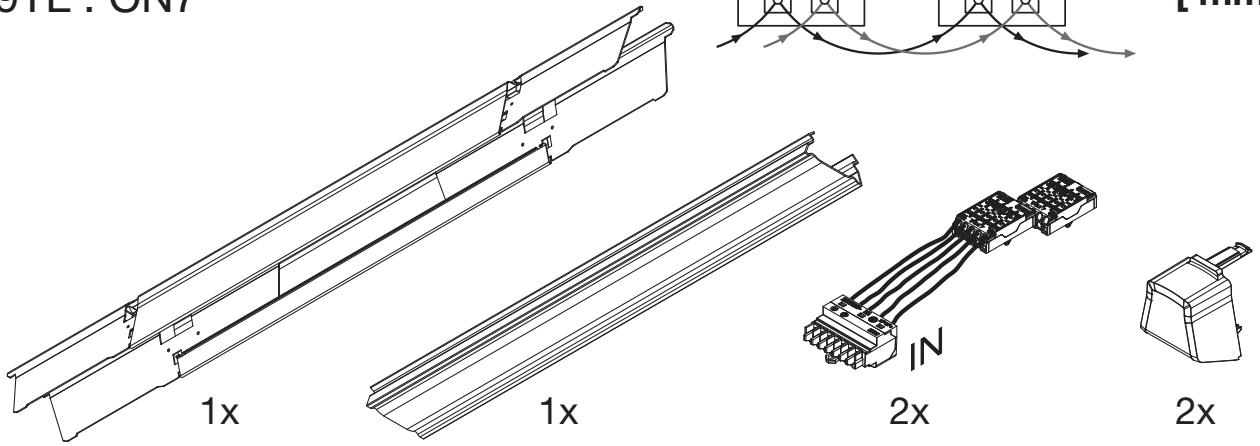

Licross®

Mittenein- / einspeiser IP40

Central feed in / in IP40

59TL . CN .

**siteco**

59TL . CN7

[ mm ]

**kg** = 1.3