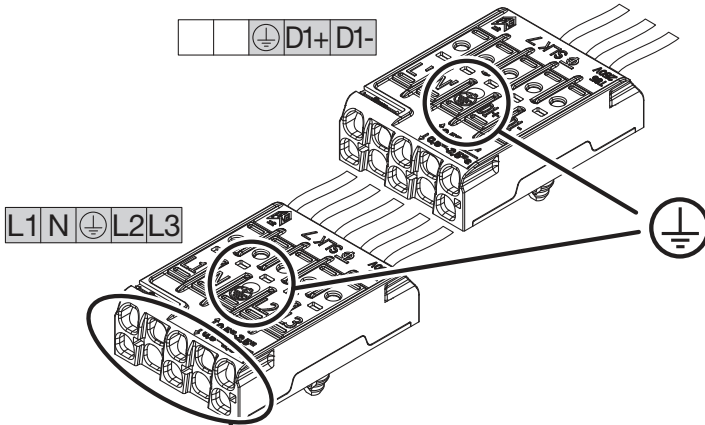

Licross®

Mittenein- / einspeiser IP40

Central feed in / in IP40

59TL . CN .

**siteco**

59TL . CN7

[ mm ]

**kg** = 1.3