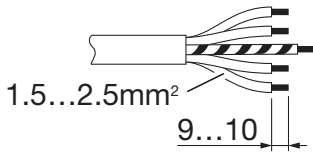

59TL . CNE

kg = 1.5