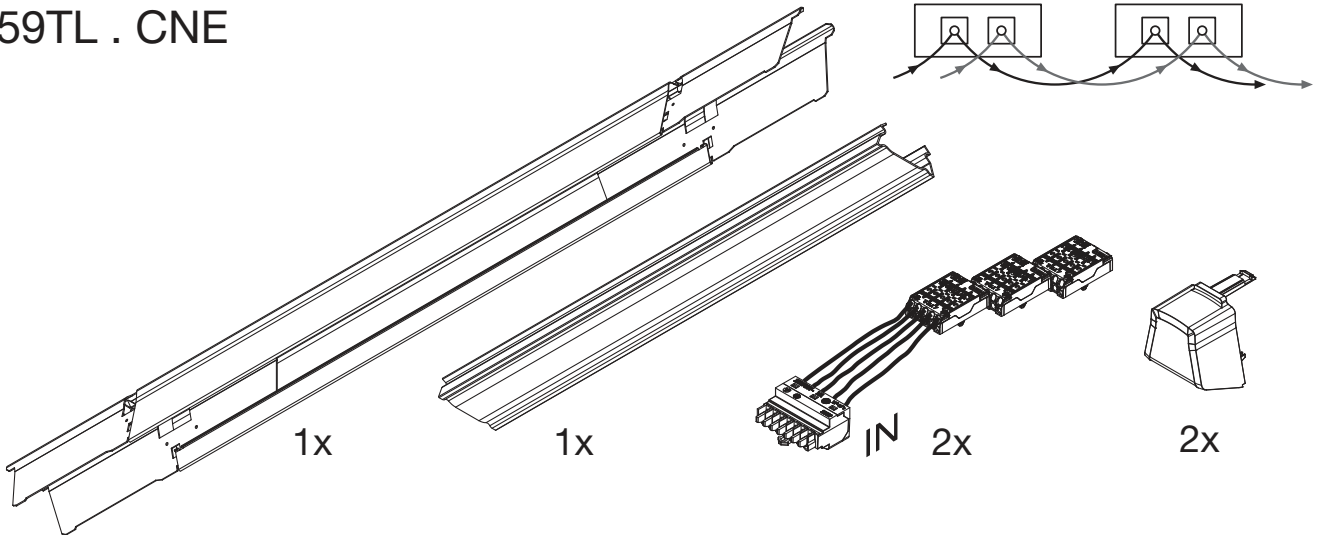

59TL . CNE

kg = 1.5