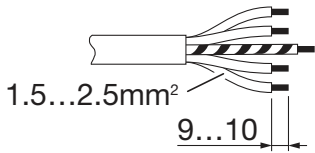

Licross®

Mittenein- / einspeiser IP40

Central feed in / in IP40

59TL . CN .

**siteco**

59TL . CN7

[ mm ]

**kg** = 1.3