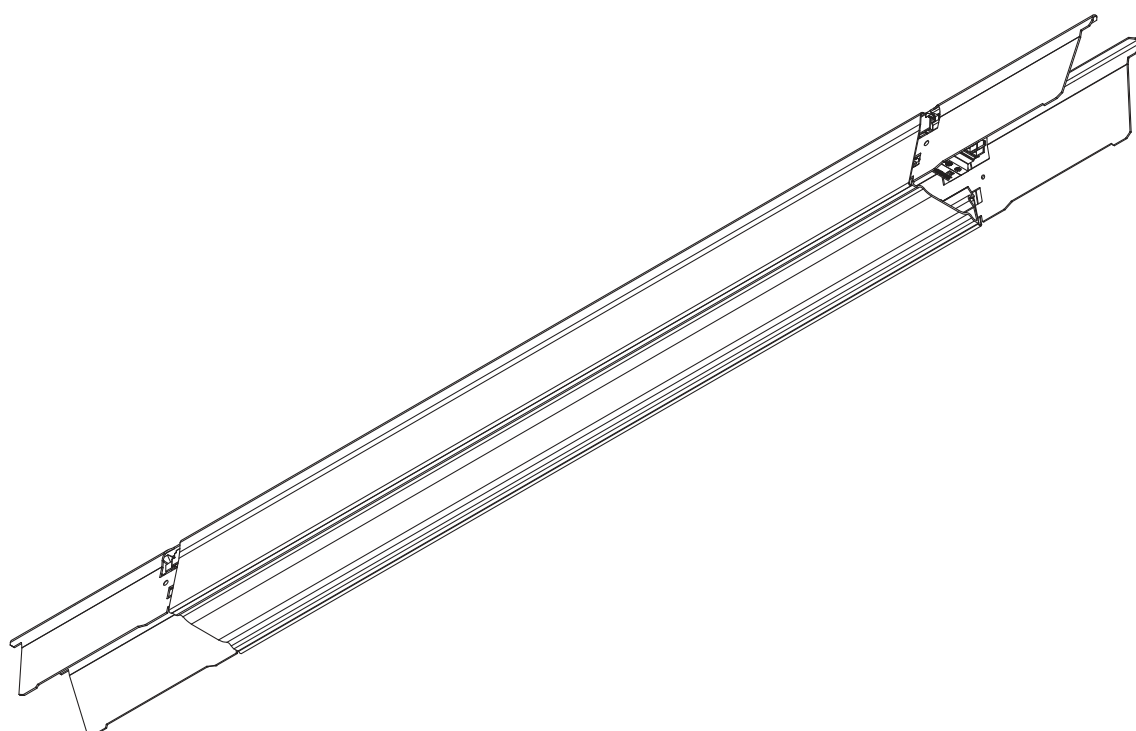

Licross®

Mittenein- / einspeiser IP40

Central feed in / in IP40

59TL . CN .

**siteco**

59TL . CN7

[ mm ]

**kg** = 1.3