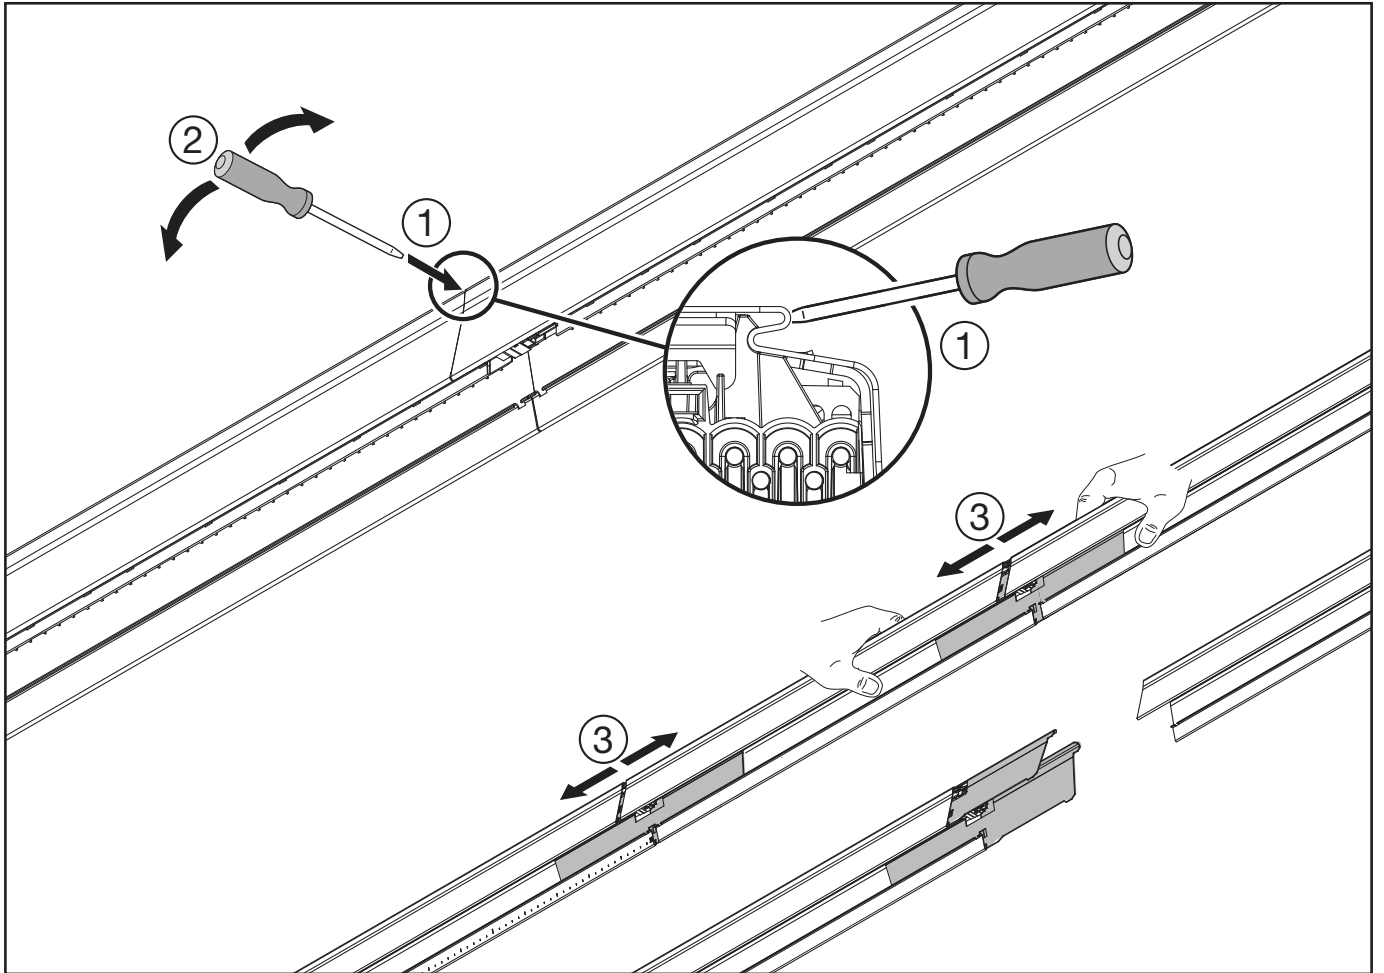

5MA14-256758_ae
04.02.2022 / AZ

Siteco GmbH
Georg-Simon-Ohm-Straße 50
83301 Traunreut, Germany
mail: technicalsupport@siteco.de
Phone: +49 8669 / 33-844
www.siteco.com