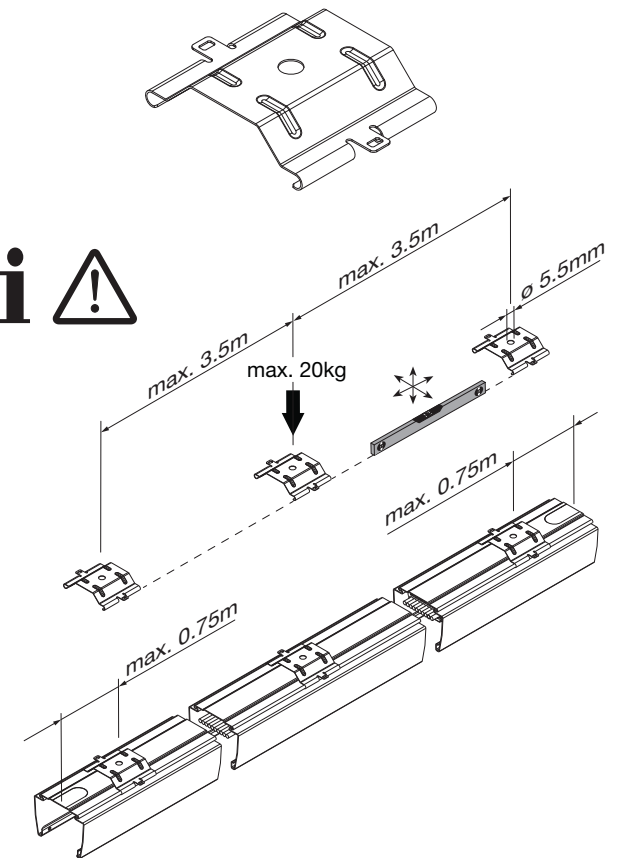

Modario

Deckenbefestigung
Ceiling mounting bracket

5LS91101EA

Modario

Deckenbefestigung
Ceiling mounting bracket

5LS91101EA

Modario

Deckenbefestigung
Ceiling mounting bracket

5LS91101EA

siteco

siteco

siteco