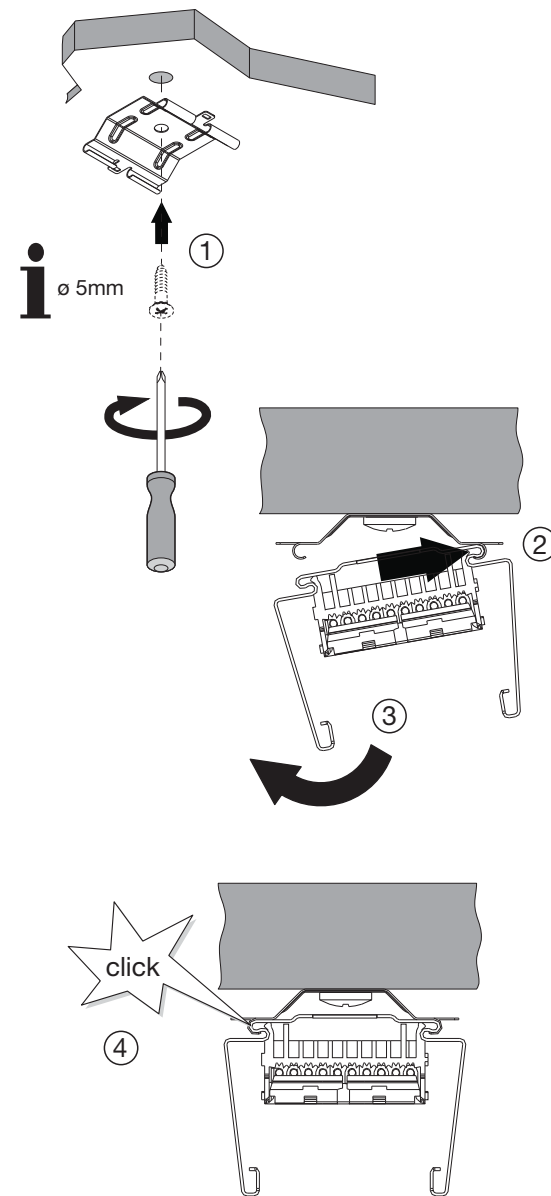

5MA14-129495_aa
01.12.2006 / AZ

Siteco GmbH
Georg-Simon-Ohm-Straße 50
83301 Traunreut, Germany
mail: technicalsupport@siteco.de
Phone: +49 8669 / 33-844
www.siteco.com