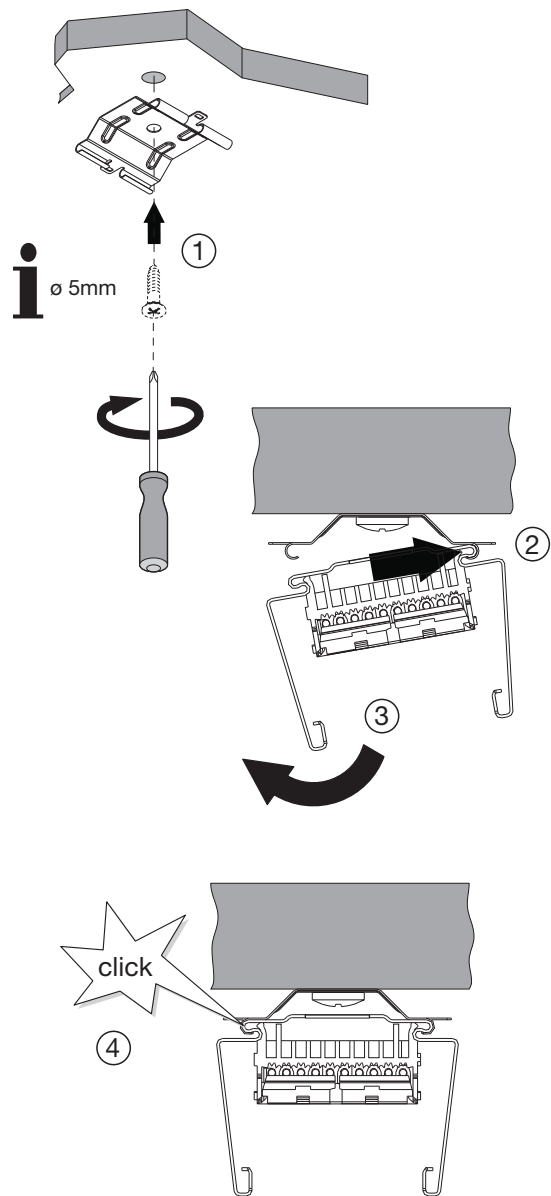

1

5MA14-129495_aa
01.12.2006 / AZ

Siteco GmbH
Georg-Simon-Ohm-Straße 50
83301 Traunreut, Germany
mail: technicalsupport@siteco.de
Phone: +49 8669 / 33-844
www.siteco.com

1