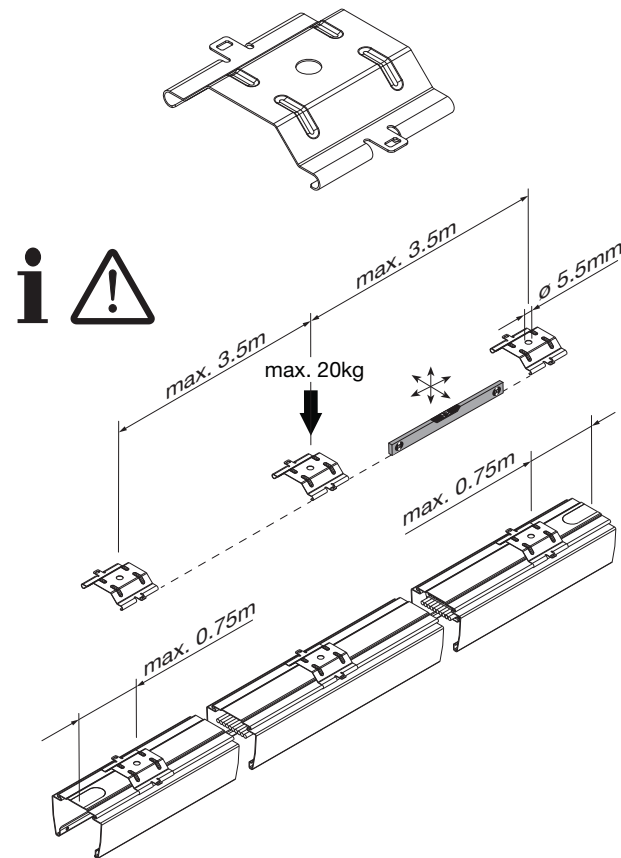

Modario

Deckenbefestigung
Ceiling mounting bracket

5LS91101EA

Modario

Deckenbefestigung
Ceiling mounting bracket

5LS91101EA

Modario

Deckenbefestigung
Ceiling mounting bracket

5LS91101EA

siteco

siteco

siteco