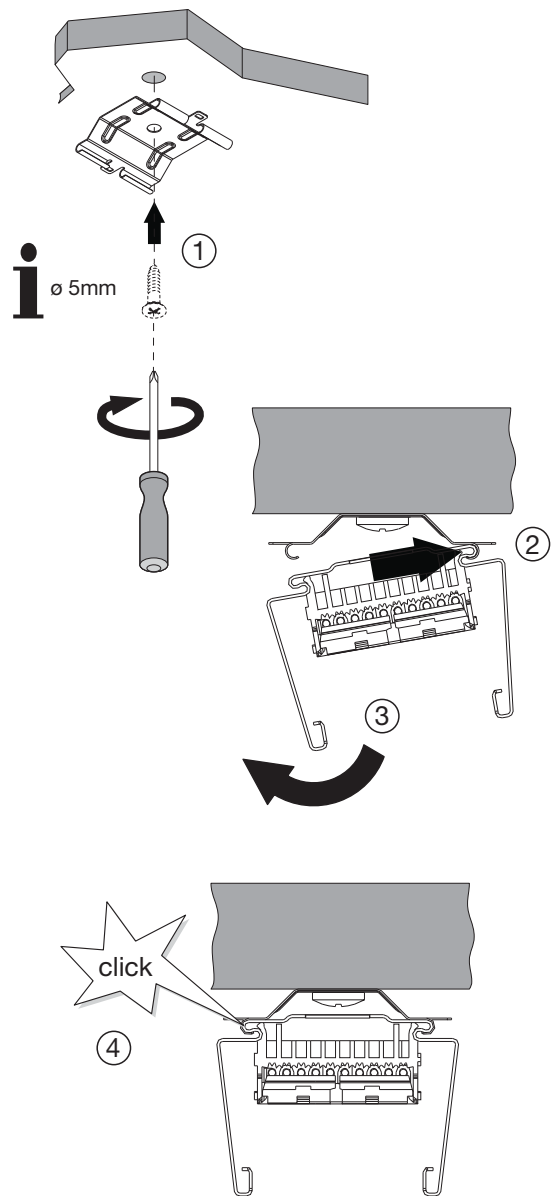

5MA14-129495_aa
01.12.2006 / AZ

Siteco GmbH
Georg-Simon-Ohm-Straße 50
83301 Traunreut, Germany
mail: technicalsupport@siteco.de
Phone: +49 8669 / 33-844
www.siteco.com

1