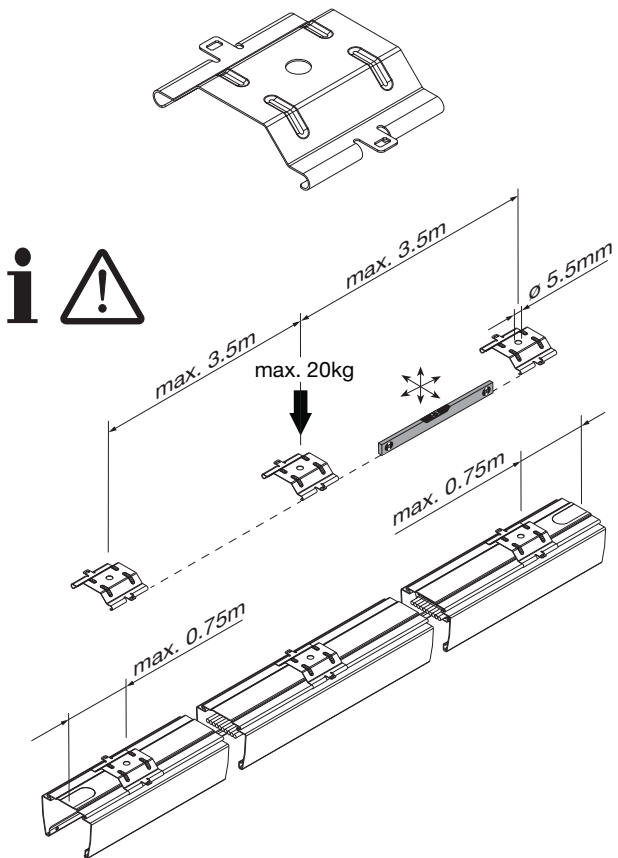

Modario

Deckenbefestigung
Ceiling mounting bracket

5LS91101EA

Modario

Deckenbefestigung
Ceiling mounting bracket

5LS91101EA

Modario

Deckenbefestigung
Ceiling mounting bracket

5LS91101EA

siteco