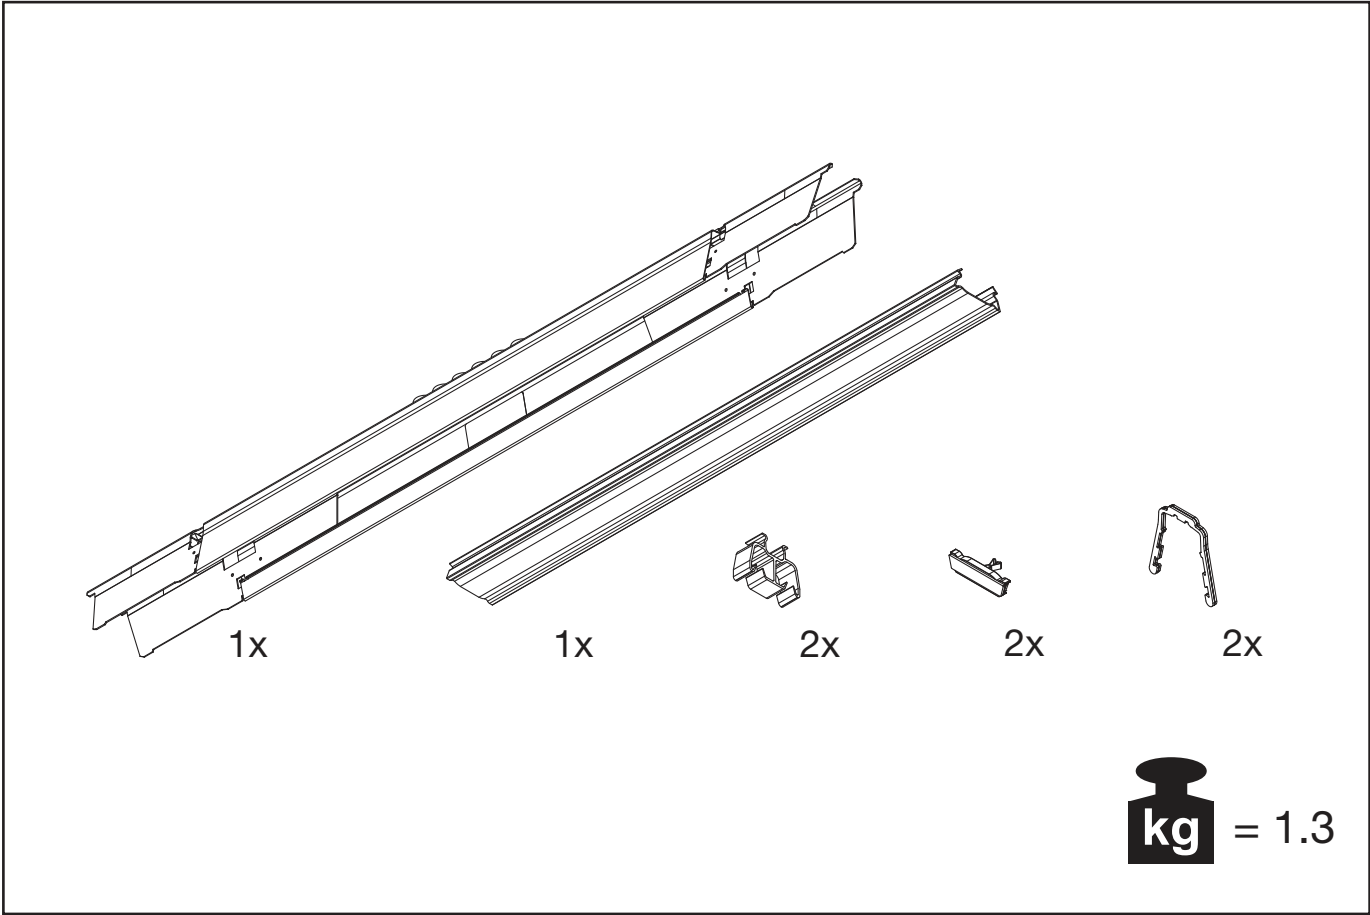

Licross®

Schienen Anschlussraum mittig IP64  
Rail Terminal Compartment central IP64

59TP1CN0

**siteco**

59TL3FNKFE

59TL3FTKFE

59TL3FNK

59TL3FTK