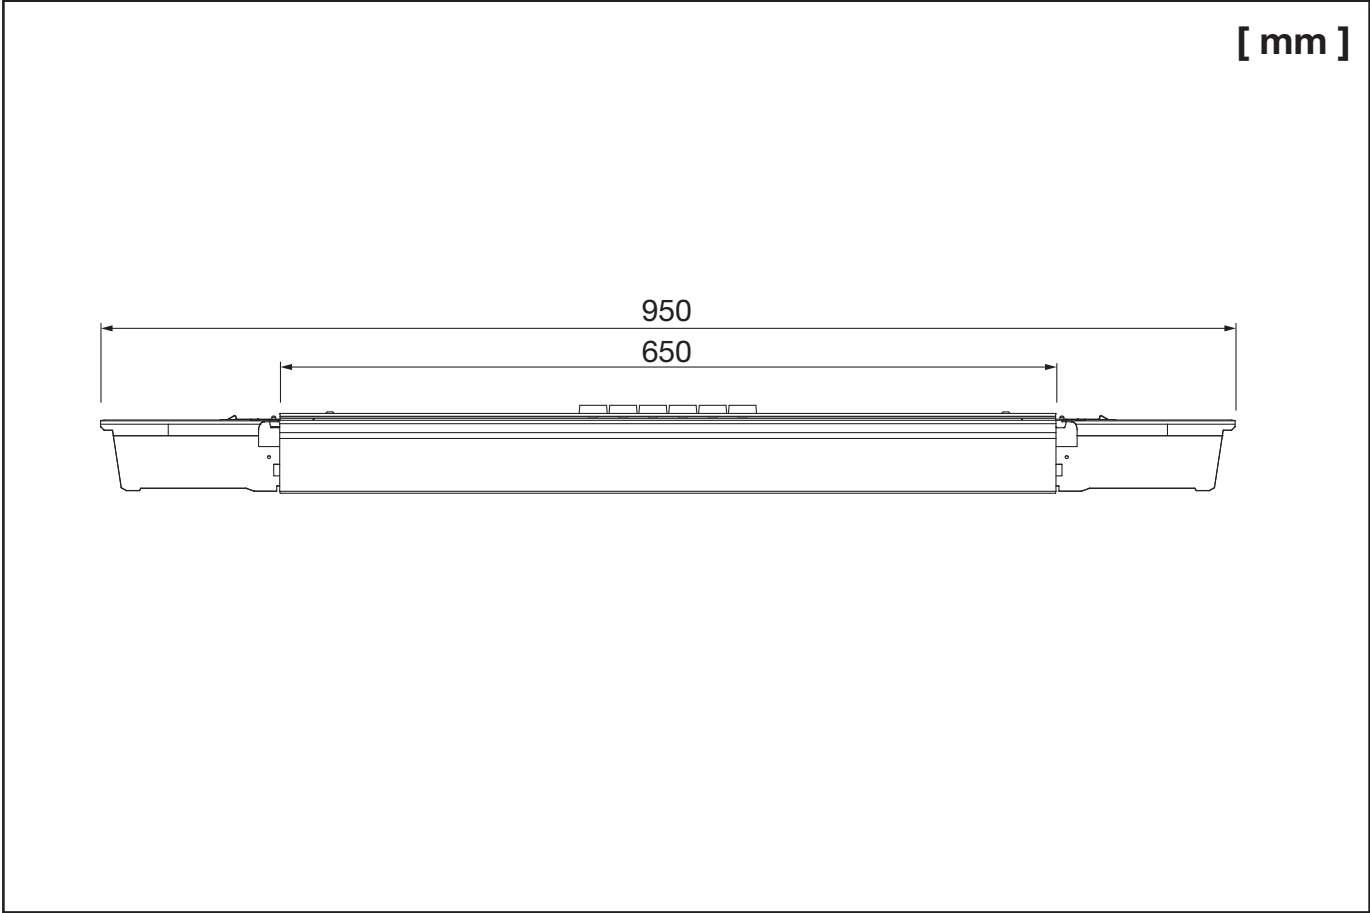

Licross®

Schienen Anschlussraum mittig IP64  
Rail Terminal Compartment central IP64

59TP1CN0

**siteco**

59TL3FNKFE

59TL3FTKFE

59TL3FNK

59TL3FTK