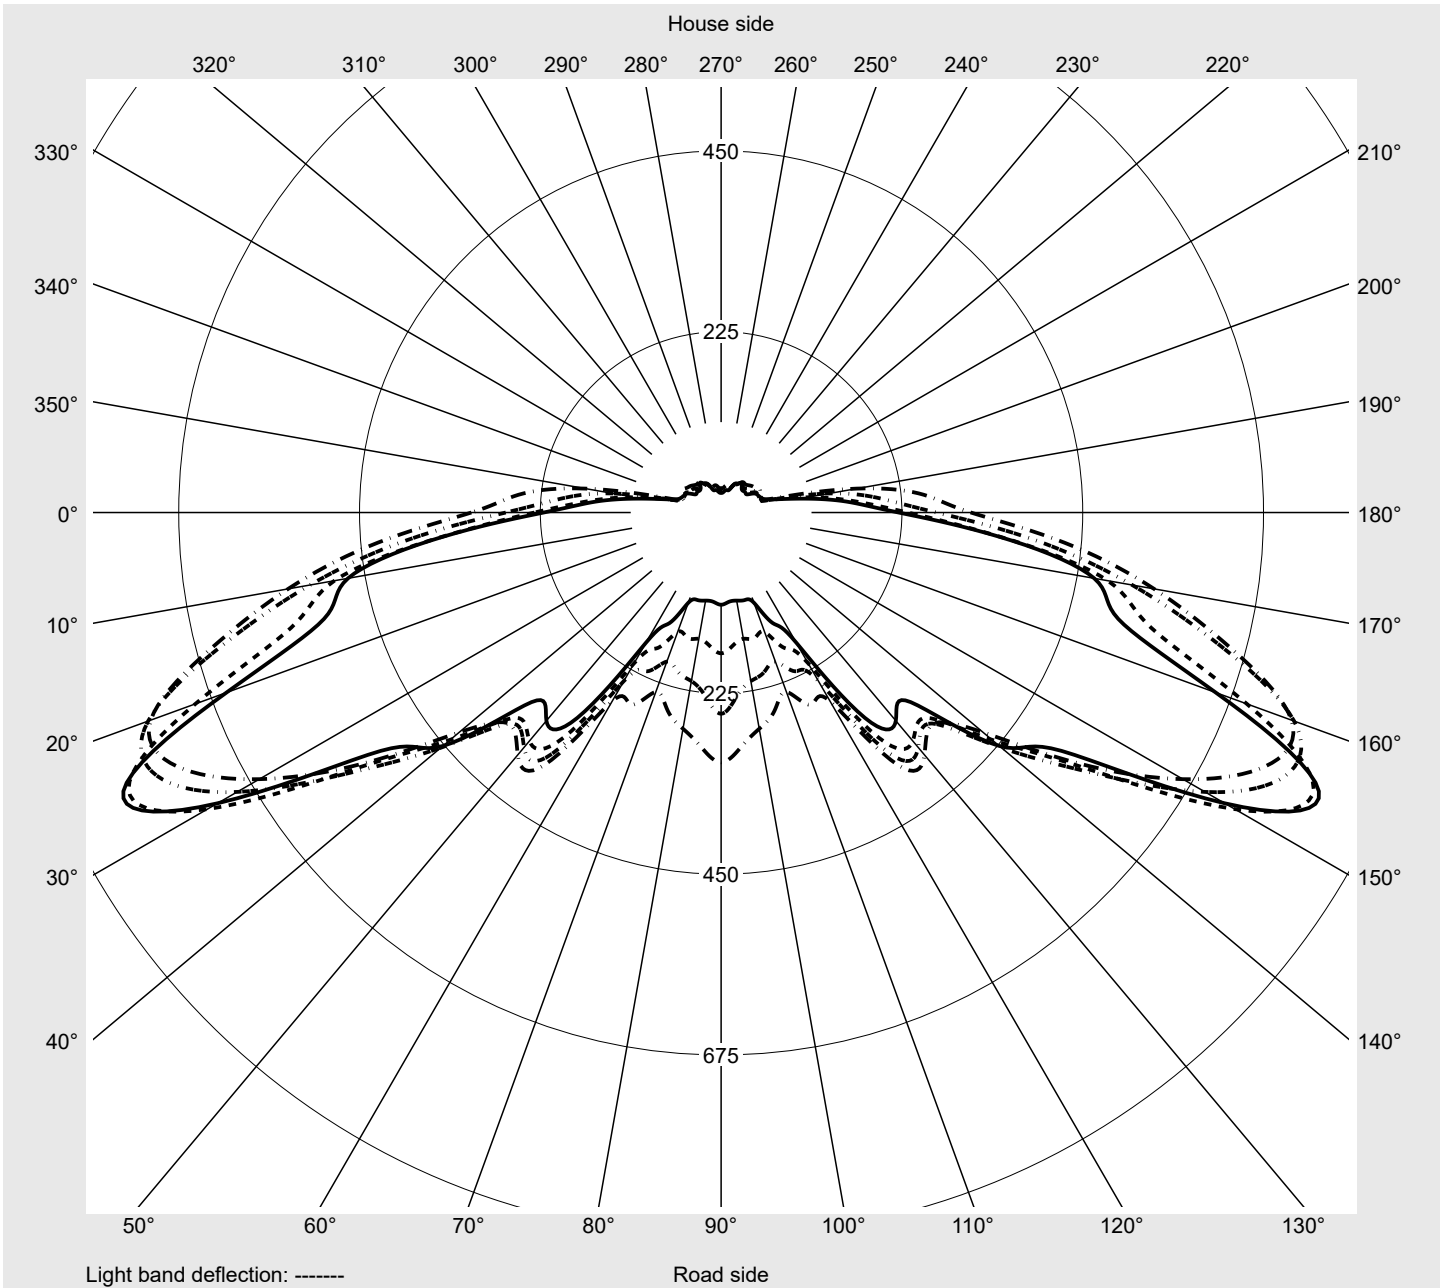

Photometric test report

Family
CITY-LIGHT PLUS LED

Order number: **5XA5275EF14HP**
EAN: **4058352835210**

LP number
58710_18

Version post-top- or mounting to wall arm
Optic asymmetric, wide distribution (ST1.2a)
Cover cover transparent, PMMA
Lamps LED 3000 K | CRI ≥ 70
Controlgear ECG SITECO iQ
Rated values Net luminous flux = 4510 lm
Power consumption = 33.6 W
Luminous efficacy = 134.2 lm/W

serial
documentation
24.05.2022

siteco

Luminous intensity in cd/klm

C180-0

C205-25

C210-30

C270-90

Imax: 821 cd/klm

Luminaire output ratios

Eta	100.0%
Eta 0° - 90°	97.3%
Eta 90° - 180°	2.7%

Luminous intensity class acc. to EN13201-2

Class:	G1
Imax 70°	735.4
Imax 80°	151.9
Imax 90°	15.0
Imax >90°	13.0
Imax >95°	9.8

Measurement conditions

Envelope curve in cd/klm **KMK 67.5°** **KMK 65°** **KMK 62.5°** **KMK 60°**

Photometric test report

Family CITY-LIGHT PLUS LED	Order number: 5XA5275EF14HP EAN: 4058352835210	LP number 58710_18
Table of values for luminous intensities		Maximum luminous intensity
		siteco