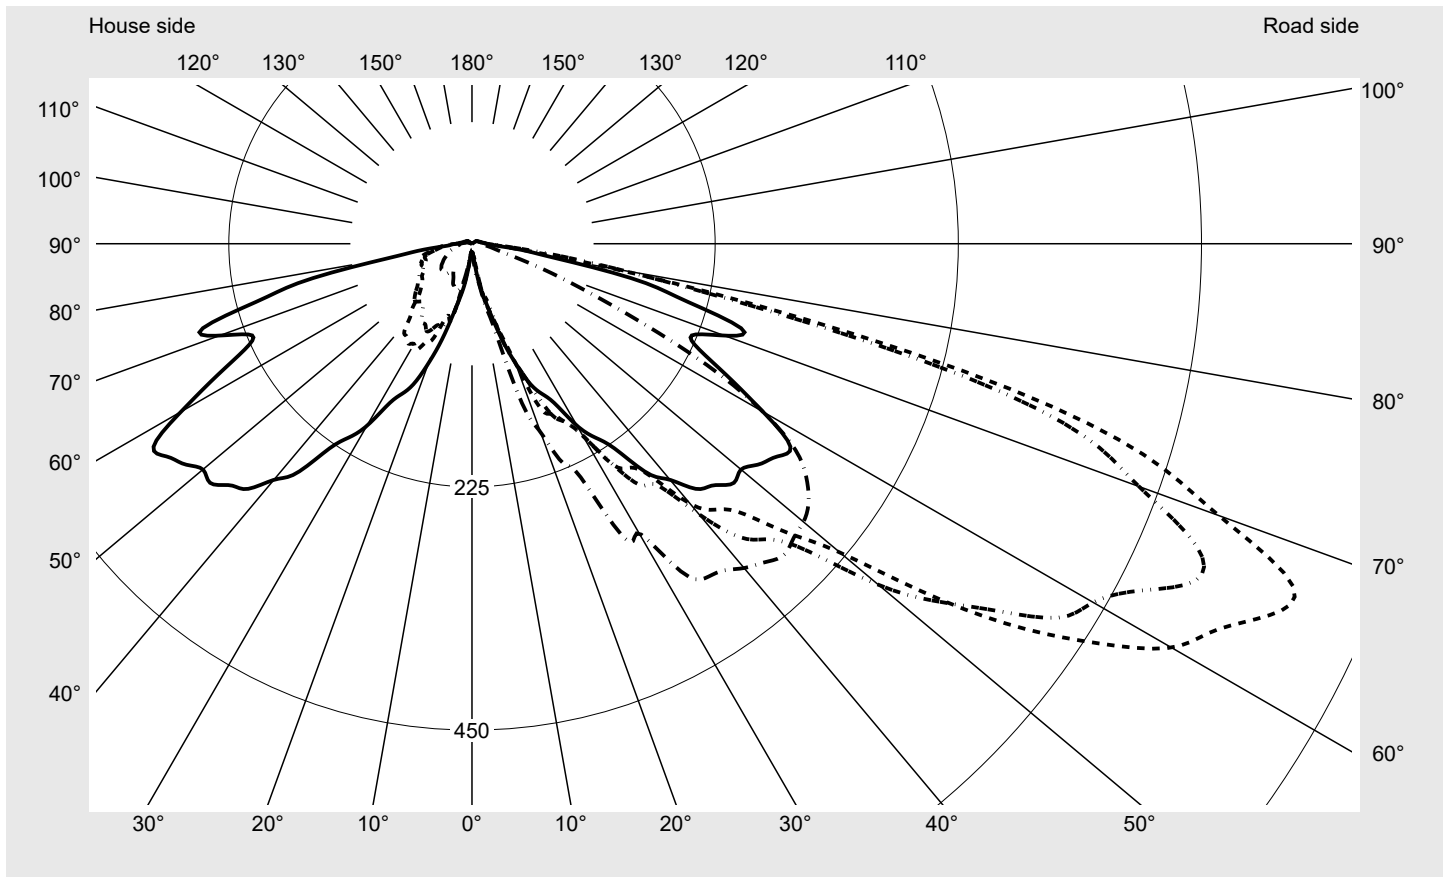

Photometric test report

Family
CITY-LIGHT PLUS LED

Order number: **5XA5275EF14HP**
EAN: **4058352835210**

LP number
58710_18

Version post-top- or mounting to wall arm
Optic asymmetric, wide distribution (ST1.2a)
Cover cover transparent, PMMA
Lamps LED 3000 K | CRI ≥ 70
Controlgear ECG SITECO iQ
Rated values Net luminous flux = 4510 lm
Power consumption = 33.6 W
Luminous efficacy = 134.2 lm/W

serial
documentation
24.05.2022

siteco

Luminous intensity in cd/klm

C180-0

C205-25

C210-30

C270-90

Imax: 821 cd/klm

Luminaire output ratios

Eta	100.0%
Eta 0° - 90°	97.3%
Eta 90° - 180°	2.7%

Luminous intensity class acc. to EN13201-2

Class:	G1
Imax 70°	735.4
Imax 80°	151.9
Imax 90°	15.0
Imax >90°	13.0
Imax >95°	9.8

Measurement conditions

Envelope curve in cd/klm **KMK 67.5°** **KMK 65°** **KMK 62.5°** **KMK 60°**

Photometric test report

Family CITY-LIGHT PLUS LED	Order number: 5XA5275EF14HP EAN: 4058352835210	LP number 58710_18
Table of values for luminous intensities		Maximum luminous intensity
		siteco